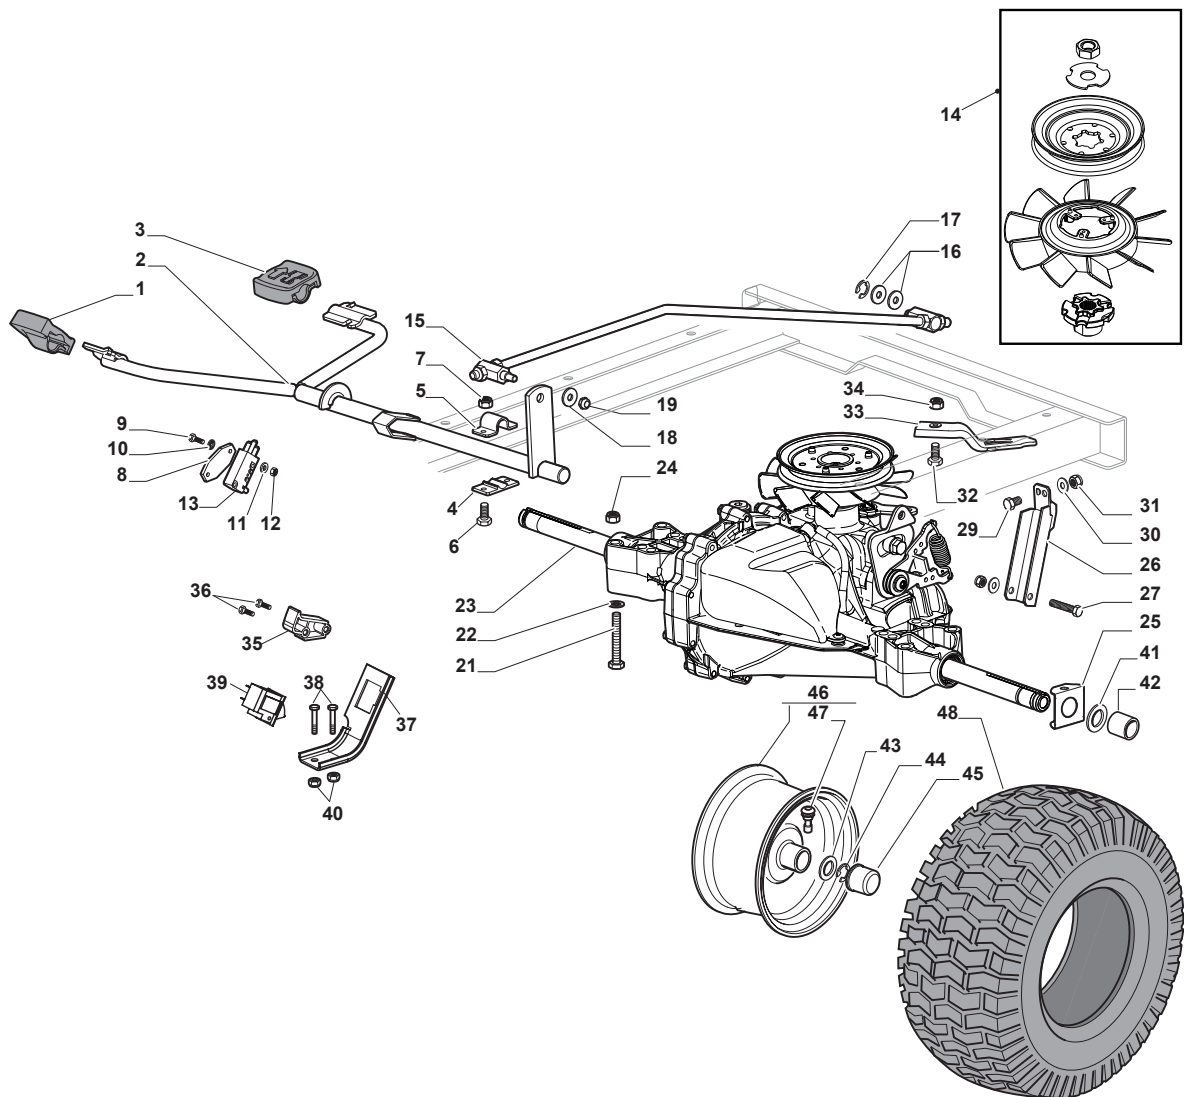

Utgåva Issue 2 - 2016		Transmission		Transmission	
Pos. Fig.	Antal Q.ty	Art nr Part No	Benämning	Description	Anmärkning Notes
1	1	325110274/0	Fäste	Clamp Cover Front	
2	1	382000574/2	Drivpedal	Drive Pedal	
3	1	325110331/0	Fäste	Clamp Cover Rear	
4	2	325785350/0	Fäste	Support	
5	2	325547231/0	Plat	Plate	
6	4	112791213/1	Skruv	Screw	
7	4	112154510/0	Mutter	Nut	
8	1	327546019/0	Plat	Neutral Switch Fixing Plate	
9	2	112735602/0	Skruv	Screw	
10	2	112540020/0	Bricka	Washer	
11	2	112581100/0	Fj.Bricka Fbb 3.1X5.7X0.8 (M3)	Grower	
12	2	112290791/0	Mutter	Nut	
13	1	119410609/1LC	Mikrobrytare	Micro Switch	
14	1	118802721/0	Kit, Fläkt-Remskiva	Fan Kit	
15	1	382000573/1	Stang	Rod	
16	2	325670011/0	Bricka	Antifriction Washer	
17	1	112000940/0	Ring	Benzing Ring	
18	1	112523040/0	Bricka	Washer	
19	1	112154510/0	Mutter	Nut	
21	4	112691600/0	Skruv	Screw	
22	4	112521350/0	Bricka	Washer	
23	1	118400921/0	Hydro Transaxel T2-Adbf-2X3C-1Rx1	Rear Axle (Hydro-Gear T2-Adbf-2X3C-1Rx1)	
24	4	112155000/0	Mutter	Nut	
25	2	325670026/0	Bricka	Washer	
26	1	325785349/1	Fäste	Support	
27	1	112691700/0	Skruv	Screw	
29	1	112792611/0	Skruv	Screw	
30	2	112523060/0	Bricka	Washer	
31	2	112155000/0	Mutter	Nut	
32	1	112791213/1	Skruv	Screw	
33	1	325318251/0	Spak	Lever	
34	1	112154510/0	Mutter	Nut	
35	1	325060034/1	Cam	Cam	
36	2	112735403/0	Skruv	Screw	
37	1	325774573/0	Fäste	Clamp	
38	2	112791400/0	Skruv	Screw	
39	1	119410614/0	Mikrobrytare	Microswitch	
40	2	112154510/0	Mutter	Nut	
41	2	125670005/2	Bricka	Washer	
42	2	125160058/0	Distans	Spacer	
43	6	125670005/1	Bricka	Washer	
44	2	112001010/0	Lasring	Benzing Ring	
45	2	322110239/0	Navkapsel	Hub Cover	
46	2	382000597/0	BakhjulFälged	Rimm	
47	2	125950000/0	Ventil	Valve	
48	2	125590015/0	Däck	Tyre