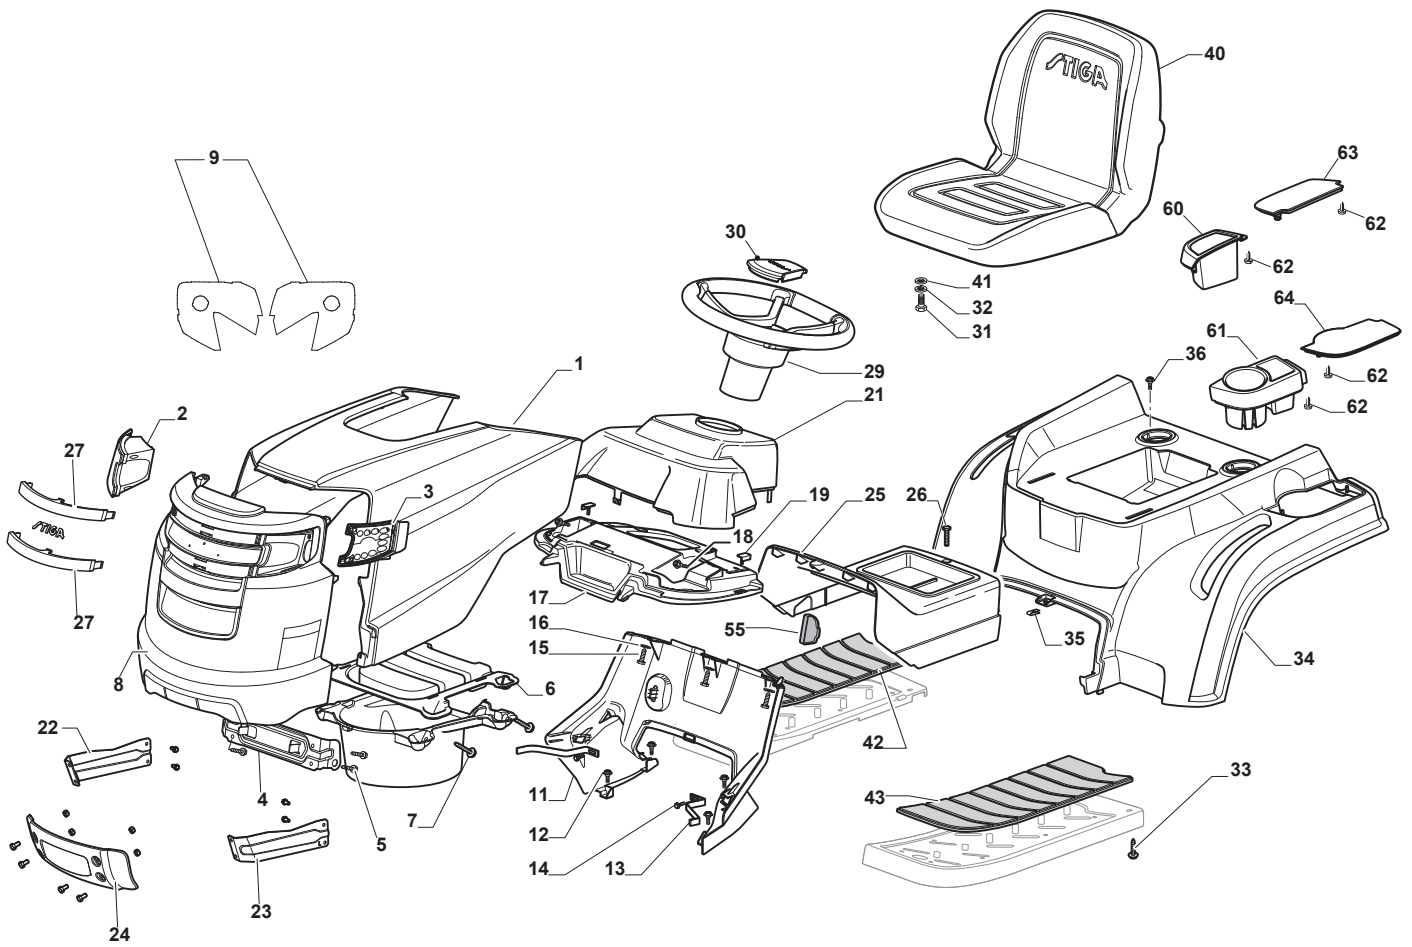

Utgåva Issue 2 - 2016		Kaross		Body	
Pos. Fig.	Antal Q.ty	Art nr Part No	Benämning	Description	Anmärkning Notes
17	1	325120259/1	Panel	Dashboard	
1	1	325076912/0	Motorhuv Gul	Engine Hood Yellow	
2	1	382185502/0	Right Led Light	Right Led Light	
3	1	382185503/0	Left Led Light	Left Led Light	
4	1	325785365/0	Huvfäste Sds-Sdx	Engine Hood Support	
5	4	112735403/0	Skruv	Screw	
6	1	325108044/1	Luftledare	Conveyor	
7	4	112728692/0	Skruv	Screw	
8	1	325076954/0	Frontal Hood	Frontal Hood	
9	1	114363452/0	Dekal	Label	
11	1	325785298/0	Panelfäste	Dashboard Support	
12	4	125943010/0	Skruv	Screw	
13	2	325270325/0	Ledplat	Guide	
14	2	112735599/0	Skruv	Screw	
15	3	112735406/0	Skruv	Screw	
16	3	112523040/0	Bricka	Washer	
18	2	125943010/0	Skruv	Screw	
19	2	325260003/0	Plugg	Grommet	
21	1	325120203/0	Kapa	Cover	
22	1	382785255/0	Right Support	Right Support	
23	1	382785257/0	Left Support	Left Support	
24	1	382263501/0	Stötfångare	Bumper	
25	1	325110463/0	Grey Central Cover	Grey Central Cover	
26	1	125943010/0	Skruv	Screw	
27	2	325076955/0	Frontal Moulding	Frontal Moulding	
29	1	325961221/1	Ratt	Steering wheel	
30	1	325580508/0	Styrkonsolkapa, Svart	Steering Plate Cover	
31	4	112792611/0	Skruv	Screw	
32	4	112540260/0	Lasbricka 8.4X15X0.8	Grower	
33	4	112735406/0	Skruv	Screw	
34	1	325110438/0	Hjulkapa-gul	Yellow Wheels Cover	
35	1	112437506/0	Plat	Plate	
36	2	125943010/0	Skruv	Screw	
40	1	125722477/0	Seat	Seat	
41	4	112523060/0	Bricka	Washer	
42	1	325110384/0	Fotstegsskydd-hö	Right Footboard Cover	
43	1	325110385/0	Fotstegsskydd-vä	Left Footboard Cover	
55	1	325207191/0	Plat	Plate	
60	1	325207198/0	Kapa	Cover	
61	1	325207199/0	Kapa	Cover	
62	4	112735105/0	Skruv	Screw	
63	1	325207196/0	Kapa	Cover	
64	1	325207197/0	Kapa	Cover