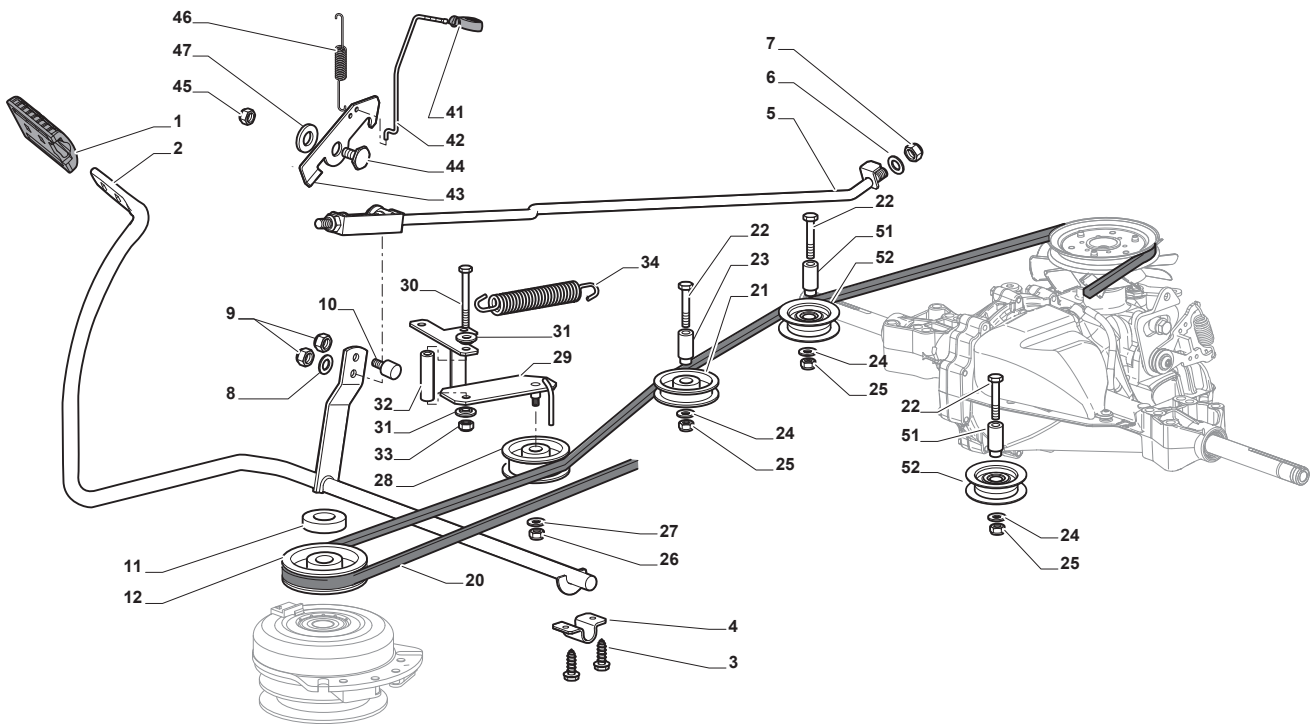

Utgåva Issue 2 - 2016		Broms och växelreglage		Brake And Gearbox Controls	
Pos. Fig.	Antal Q.ty	Art nr Part No	Benämning	Description	Anmärkning Notes
44	1	122524970/3	Stift	Pin	
20	1	135062020/1	Drivrem	Trapezoidal Belt	
1	1	325110409/0	Fäste	Clamp Cover	
2	1	382000641/0	Pedalaxel	Pedal	
3	4	112735599/0	Skruv	Screw	
4	2	325547231/0	Plat	Plate	
5	1	382000636/0	Bromsstag	Rod	
6	1	112521360/0	Bricka	Washer	
7	1	112156602/0	Mutter	Nut	
8	1	325670011/0	Bricka	Antifriction Washer	
9	2	112155000/0	Mutter	Nut	
10	1	125510116/0	Stift	Pin	
11	1	125160021/0	Distans	Spacer	
12	1	125601577/0	Remskiva	Pulley	
21	1	325601599/0	Remskiva	Pulley	
22	3	112691400/0	Skruv	Screw	
23	1	125160083/0	Distans	Spacer	
24	3	112523060/0	Bricka	Washer	
25	3	112155000/0	Mutter	Nut	
26	1	112155000/0	Mutter	Nut	
27	1	112523060/0	Bricka	Washer	
28	1	125601554/0	Remskiva	Pulley	
29	1	382318245/0	Spak	Lever	
30	1	112691600/0	Skruv	Screw	
31	2	125038002/1	Bussning	Bushing	
32	1	125160027/0	Distans	Spacer	
33	1	112155000/0	Mutter	Nut	
34	1	125430262/0	Fjäder	Spring	
41	1	125394509/1	Knopp	Knob	
42	1	125033113/0	Stang	Rod	
43	1	325253011/1	Krok	Hook	
45	1	112155000/0	Mutter	Nut	
46	1	125430213/0	Fjäder	Spring	
47	1	112523060/0	Bricka	Washer	
51	2	125160068/0	Distans	Spacer	
52	2	125601592/0	Remskiva	Pulley