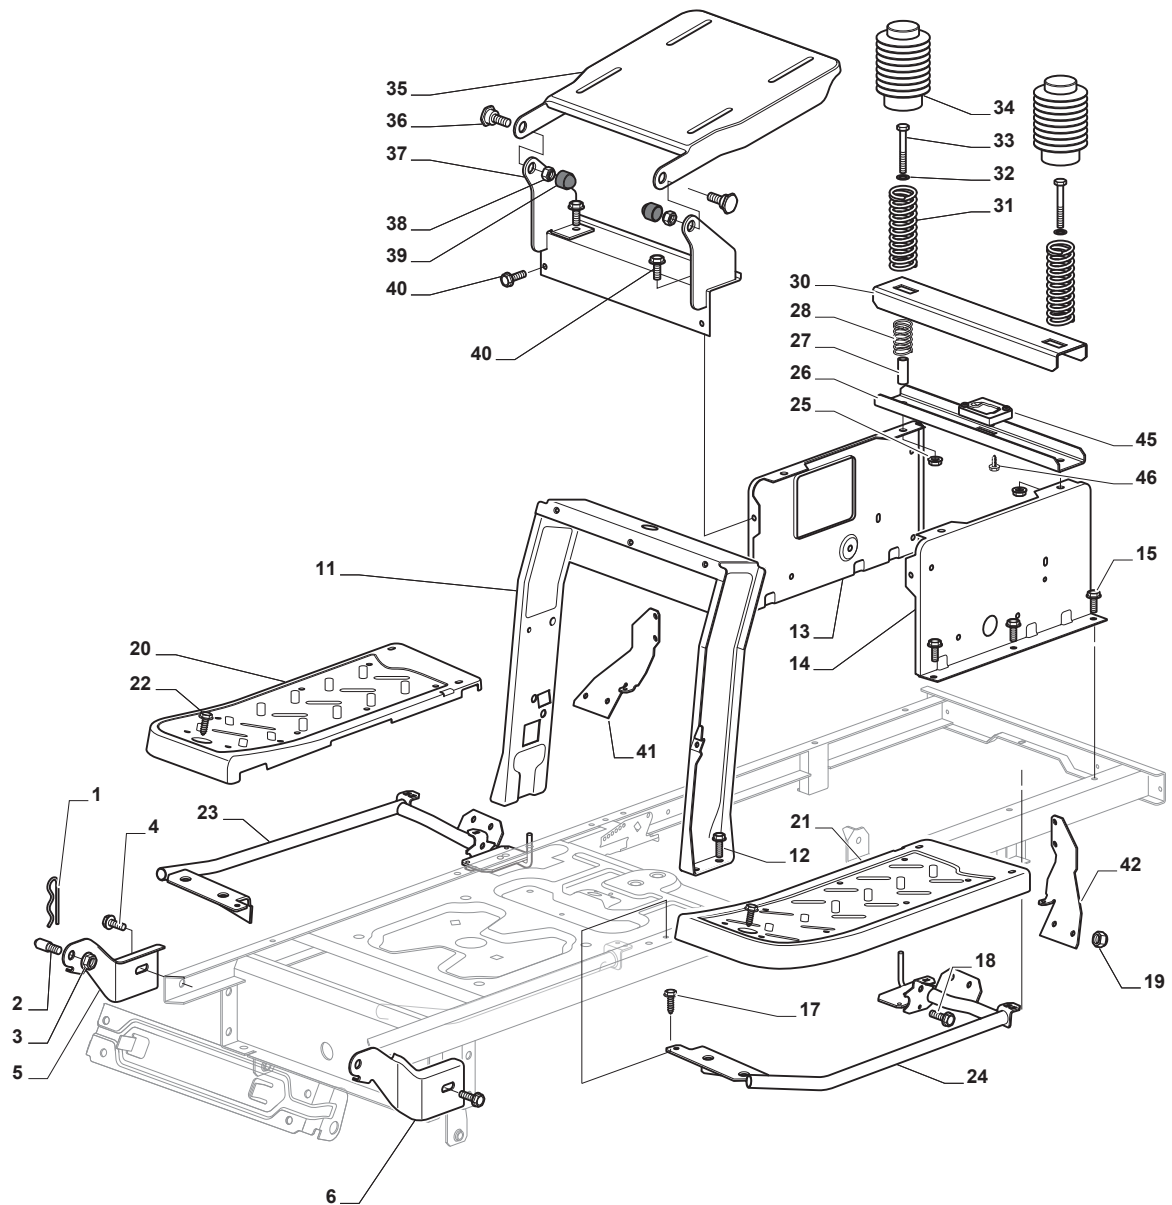

Utgåva Issue 2 - 2016		Kaross Chassis			
Pos. Fig.	Antal Q.ty	Art nr Part No	Benämning	Description	Anmärkning Notes
36	2	122524970/3	Stift	Pin	
1	1	124487998/0	Fjäder Clip	Cotter Pin	
2	2	125510079/0	Stift	Pin	
3	2	112154210/0	Mutter	Nut	
4	2	112735599/0	Skruv	Screw	
5	1	325547225/0	Plat	Right Plate	
6	1	325547227/0	Plat	Left Plate	
11	1	382785169/1	Rättrörsfäste	Steering Column Support	
12	4	125943009/0	Skruv	Screw	
13	1	325785331/1	Fäste	Right Seat Support	
14	1	325785333/1	Vänster Sitsfäste	Left Seat Support	
15	6	125943009/0	Skruv	Screw	
17	2	125943009/0	Skruv	Screw	
18	2	125943009/0	Skruv	Screw	
19	10	112155000/0	Mutter	Nut	
20	1	325500041/1	Fotstöd Sd 98 + Moa	Right Footboard	
21	1	325500043/1	Fotstöd Sd 98 + Moa	Left Footboard	
22	2	112735599/0	Skruv	Screw	
23	1	382785221/0	Durk, vänster	Footboard Support	
24	1	382785223/0	Durk, höger	Footboard Support	
25	2	112293201/0	Mutter	Nut	
26	1	325820109/1	Bakre Sitsfäste	Seat Support	
27	2	125160077/0	Distans	Spacer	
28	2	125430263/0	Fjäder	Spring	
30	1	325820111/0	Fäste	Support	
31	2	125430264/0	Fjäder	Spring	
32	2	112521350/0	Bricka	Washer	
33	2	112691400/0	Skruv	Screw	
34	2	325122002/0	Huv	Hood	
35	1	382547061/0	Plat	Plate	
37	1	382820151/0	Sitsfäste	Seat Support	
38	2	112155010/0	Mutter	Nut	
39	2	118203854/0	Lock	Cap	
40	12	125943009/0	Skruv	Screw	
41	1	325650155/0	Fäste	Support	
42	1	325650157/0	Fäste	Support	
45	1	325785379/0	Fäste	Support	
46	2	112728686/0	Skruv	Screw