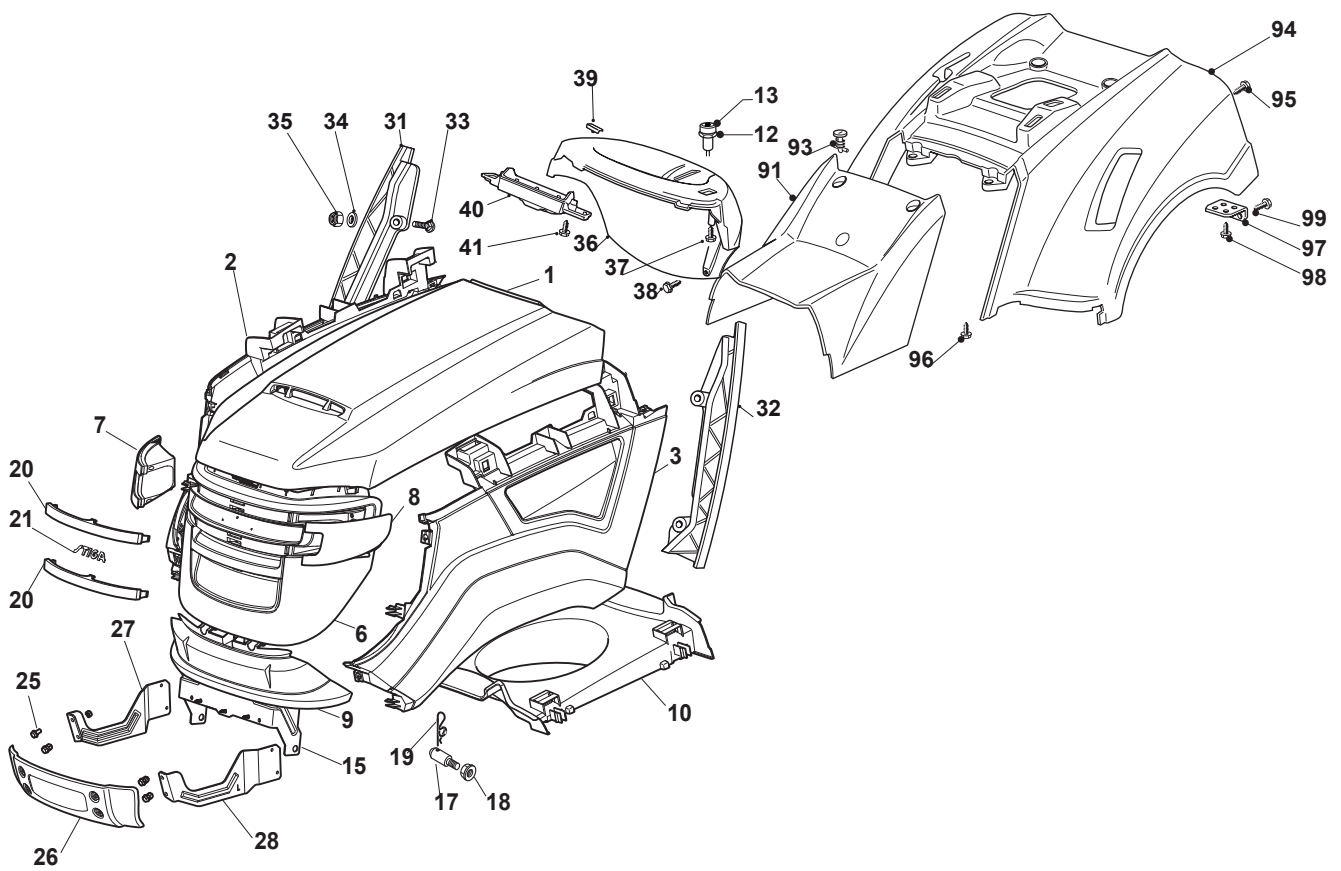

Utgåva Issue 3 - 2016		Kaross Body			
Pos. Fig.	Antal Q.ty	Art nr Part No	Benämning	Description	Anmärkning Notes
9	1	325076959/1	Lower Grey Hood, Front	Lower Grey Hood, Front	
1	1	325076866/0	Huv, gul	Upper Engine Hood, Yellow	
2	1	382394645/0	Side Hood, Right	Side Hood, Right	
3	1	382394646/0	Side Hood, Left	Side Hood, Left	
6	1	325076953/0	Lower Grey Hood, Front	Lower Grey Hood, Front	
7	1	382185500/1	Grill-Hö	Right Grill	
8	1	382185501/1	Grill-Vä	Left Grill	
10	1	325108031/0	Luftledare	Conveyor	
11	6	112735403/0	Skruv	Screw	
12	1	325256250/0	Skruv	Screwed Ring	
13	1	325605003/0	Knapp	Button	
15	1	325774301/2	Huvstöd	Engine Hood Support	
16	5	112735403/0	Skruv	Screw	
17	2	125510079/1	Stift	Pin	
18	2	112293201/0	Mutter	Nut	
19	2	124487998/0	Fjäder Clip	Cotter Pin	
20	1	325076956/0	Frontal Moulding	Frontal Moulding	
21	1	114367494/0	Dekal	Label	
24	2	325547159/1	Plat	Plate	
25	4	112800815/0	Skruv	Screw	
26	1	382263503/0	Stötfångare	Bumper	
27	1	382785259/0	Stöd-Hö	Right Support	
28	1	382785261/0	Stöd-Vä	Left Support	
31	1	325599012/0	Panelstöd-hö	Dashboard, Right Profile	
32	1	325599013/0	Panelfäste, vänster	Left Dashboard Support	
33	4	112815221/0	Skruv	Screw	
34	4	112521330/0	Bricka	Washer	
35	4	112154510/0	Mutter	Nut	
37	2	112728440/0	Skruv	Screw	
38	2	112735402/0	Skruv	Screw	
39	2	125260000/0	Skydd	Grommet	
40	1	325600074/0	Kortskydd	Card Protection	
41	2	112735402/0	Skruv	Screw	
91	1	325110365/0	Centralkapa, gul	Central Cover, Yellow	
93	2	125580020/2	Stift	Stake	
94	1	325110323/0	Hjulkapa-gul	Yellow Wheels Cover	
95	4	112735402/0	Skruv	Screw	
96	2	112735402/0	Skruv	Screw	
97	2	325755041/0	Vinkelfäste	Bracket	
98	4	112728686/0	Skruv	Screw	
99	2	112735110/0	Skruv	Screw	
36	1	325120242/0	Panel Gul	Dashboard, Yellow