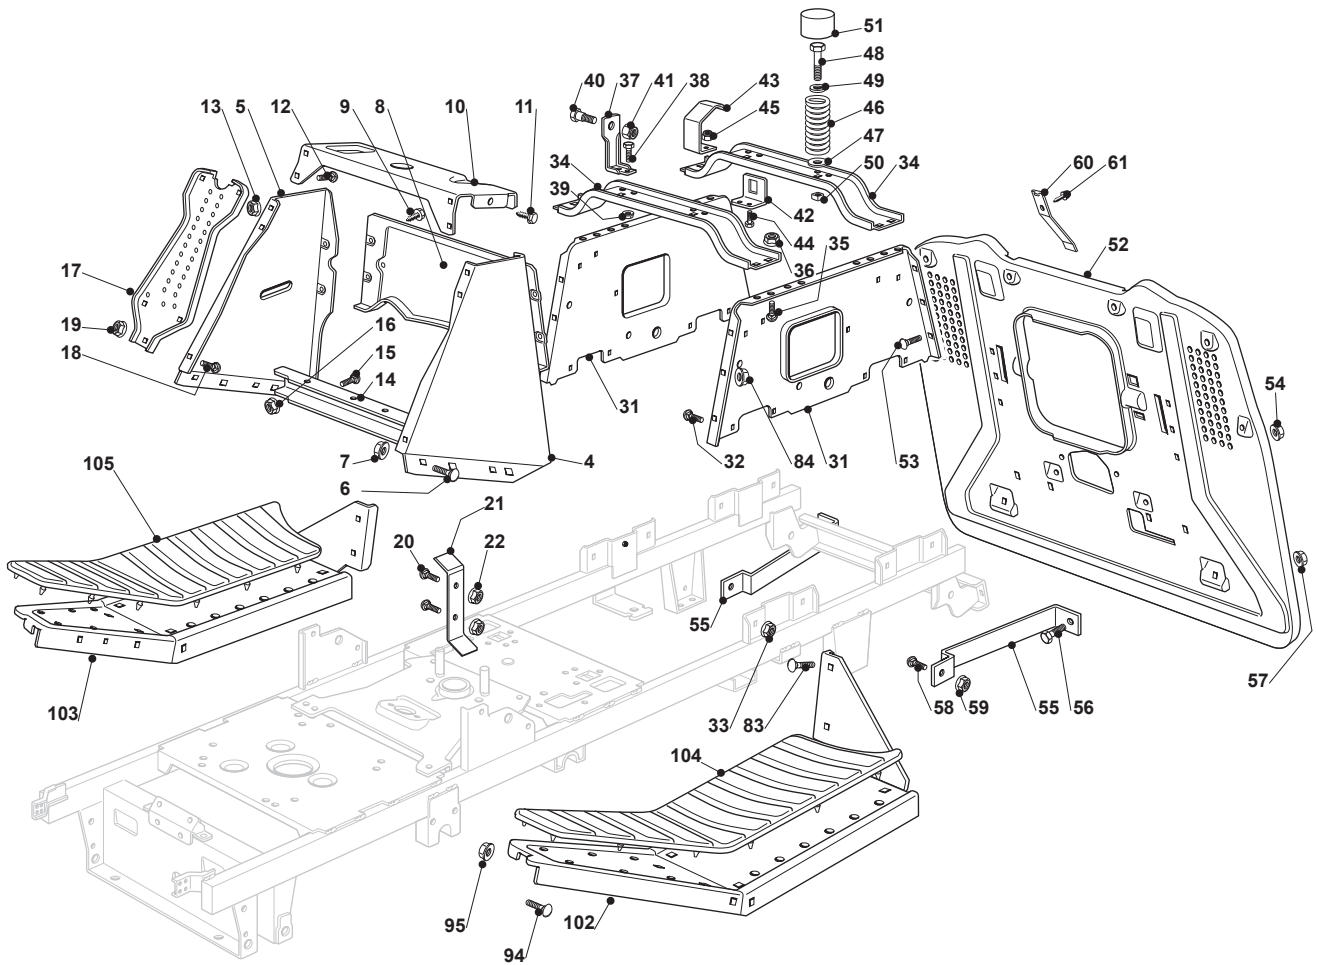

Utgåva Issue 3 - 2016		Kaross Chassis			
Pos. Fig.	Antal Q.ty	Art nr Part No	Benämning	Description	Anmärkning Notes
61	1	112735110/0	Skruv	Screw	
83	4	112792611/0	Skruv	Screw	
84	4	112293201/0	Mutter	Nut	
94	4	112815200/0	Skruv	Screw	
95	4	112292102/0	Mutter	Nut	
102	1	382510083/0	Fotstegsskydd-Hö	Left Footboard Support	
103	1	382510081/0	Fotstegsskydd-Hö	Right Footboard Support	
104	1	325110327/0	Fotstegsskydd-vä	Left Footboard Cover	
105	1	325110326/0	Fotstegsskydd-hö	Right Footboard Cover