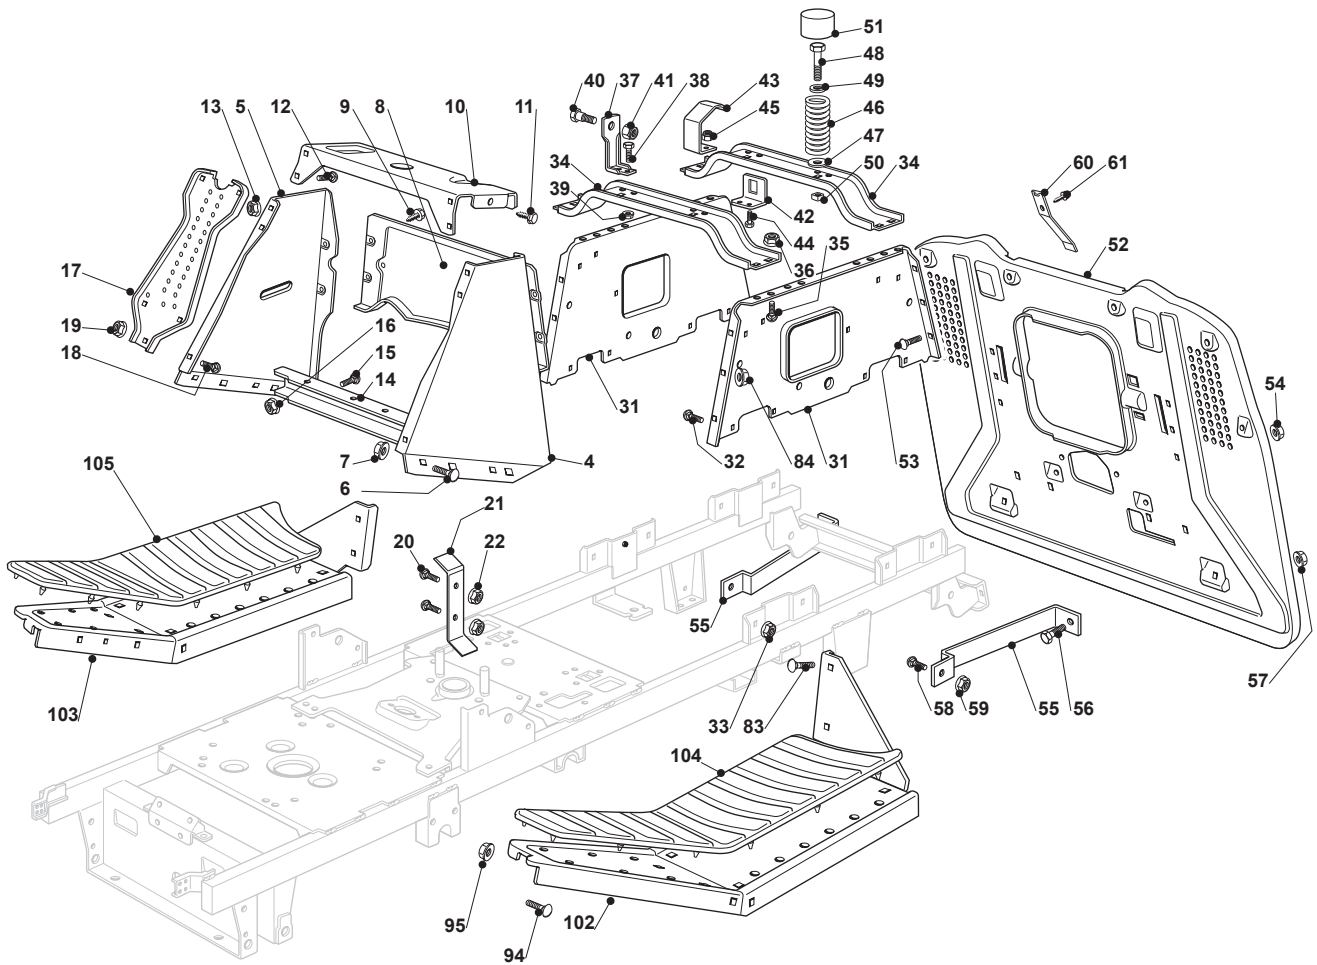

Utgåva Issue 3 - 2016		Kaross	Chassis		
Pos. Fig.	Antal Q.ty	Art nr Part No	Benämning	Description	Anmärkning Notes
4	1	325785243/1	Panelfäste, vänster	Left Dashboard Support	
5	1	325785245/0	Panelstöd-hö	Right Dashboard Support	
6	4	112818690/0	Skruv	Screw	
7	4	112293201/0	Mutter	Nut	
8	1	382785151/2	Instrumentpanelhallare. bakre	Rear Dashboard Support	
9	4	112735110/0	Skruv	Screw	
10	1	325785255/0	Fäste	Central Dashboard Support	
11	2	112735110/0	Skruv	Screw	
12	4	112815200/0	Skruv	Screw	
13	4	112292102/0	Mutter	Nut	
14	1	325785241/0	Fäste	Support	
15	2	112815200/0	Skruv	Screw	
16	2	112292102/0	Mutter	Nut	
17	2	382785153/1	Panelfäste	Front Dashboard Support	
18	2	112815200/0	Skruv	Screw	
19	2	112292102/0	Mutter	Nut	
20	2	112793102/0	Skruv	Screw	
21	1	325785499/0	Support	Support	
22	2	112293201/0	Mutter	Nut	
31	2	325785249/0	Sitsfäste	Seat Support	
32	8	112815200/0	Skruv	Screw	
33	8	112292102/0	Mutter	Nut	
34	2	325785257/1	Sitsfäste	Seat Support	
35	8	112818690/0	Skruv	Screw	
36	8	112293201/0	Mutter	Nut	
37	2	325755039/0	Vinkelfäste	Bracket	
38	4	112792611/0	Skruv	Screw	
39	4	112293201/0	Mutter	Nut	
40	2	122524970/2	Stift	Fulcrum Pin	
41	3	112155010/0	Mutter	Nut	
42	1	325755043/0	Vinkelfäste	Bracket	
43	1	325430253/0	Fjäder	Spring	
44	2	112789000/0	Skruv	Screw	
45	2	112154330/0	Mutter	Nut	
46	2	125430257/1	Fjäder	Spring	
47	2	112523070/0	Bricka	Washer	
48	2	112760515/0	Skruv	Screw	
49	2	122671653/0	Bricka	Washer	
50	2	112360425/0	Mutter	Nut	
51	2	325122000/2	Fjäder	Spring	
52	1	382547041/1	Plat	Plate	
53	6	112792611/0	Skruv	Screw	
54	6	112293201/0	Mutter	Nut	
55	2	325650119/0	Förstärkning	Plate Stiffening	
56	2	112792611/0	Skruv	Screw	
57	2	112293201/0	Mutter	Nut	
58	2	112792611/0	Skruv	Screw	
59	2	112293201/0	Mutter	Nut	
60	1	125430276/0	Fjäder	Spring