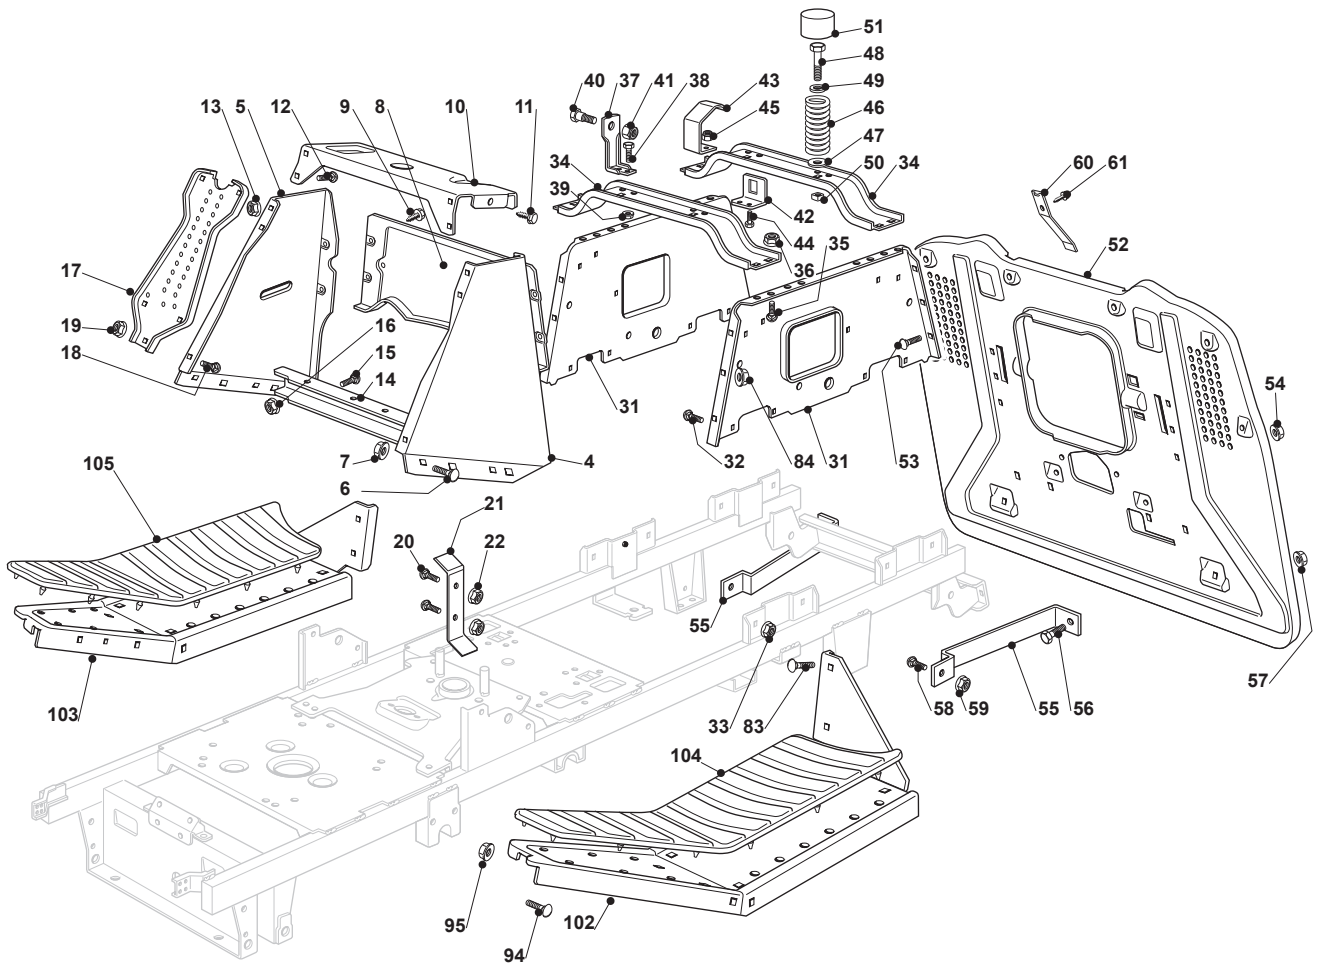

Utgåva Issue 6 - 2015		Kaross	Chassis		
Pos. Fig.	Antal Quantity	Art nr Part No	Benämning	Description	Anmärkning Notes
4	1	325785243/1	Panelfäste, vänster	Left Dashboard Support	
5	1	325785245/0	Panelstöd-hö	Right Dashboard Support	
6	4	112818690/0	Skruv	Screw	
7	4	112293201/0	Mutter	Nut	
8	1	382785151/2	Instrumentpanelhallare. bakre	Rear Dashboard Support	
9	4	112735110/0	Skruv	Screw	
10	1	325785255/0	Fäste	Central Dashboard Support	
11	2	112735110/0	Skruv	Screw	
12	4	112815200/0	Skruv	Screw	
13	4	112292102/0	Mutter	Nut	
14	1	325785241/0	Fäste	Support	
15	2	112815200/0	Skruv	Screw	
16	2	112292102/0	Mutter	Nut	
17	2	382785153/1	Panelfäste	Front Dashboard Support	
18	2	112815200/0	Skruv	Screw	
19	2	112292102/0	Mutter	Nut	
20	2	112793102/0	Skruv	Screw	
21	1	325785499/0	Support	Support	
22	2	112293201/0	Mutter	Nut	
31	2	325785249/1	Sitsfäste	Seat Support	
32	8	112815200/0	Skruv	Screw	
33	8	112292102/0	Mutter	Nut	
34	2	325785257/1	Sitsfäste	Seat Support	
35	8	112818690/0	Skruv	Screw	
36	8	112293201/0	Mutter	Nut	
37	2	325755039/0	Vinkelfäste	Bracket	
38	4	112792611/0	Skruv	Screw	
39	4	112293201/0	Mutter	Nut	
40	2	122524970/2	Stift	Fulcrum Pin	
41	3	112155010/0	Mutter	Nut	
42	1	325755043/0	Vinkelfäste	Bracket	
43	1	325430253/0	Fjäder	Spring	
44	2	112789000/0	Skruv	Screw	
45	2	112154330/0	Mutter	Nut	
46	2	125430257/1	Fjäder	Spring	
47	2	112523070/0	Bricka	Washer	
48	2	112760515/0	Skruv	Screw	
49	2	122671653/0	Bricka	Washer	
50	2	112360425/0	Mutter	Nut	
51	2	325122000/2	Fjäder	Spring	
52	1	382547041/1	Plat	Plate	
53	6	112792611/0	Skruv	Screw	
54	6	112293201/0	Mutter	Nut	
55	2	325650119/0	Förstärkning	Plate Stiffening	
56	2	112792611/0	Skruv	Screw	
57	2	112293201/0	Mutter	Nut	
58	2	112792611/0	Skruv	Screw	
59	2	112293201/0	Mutter	Nut	
60	1	125430276/0	Fjäder	Spring