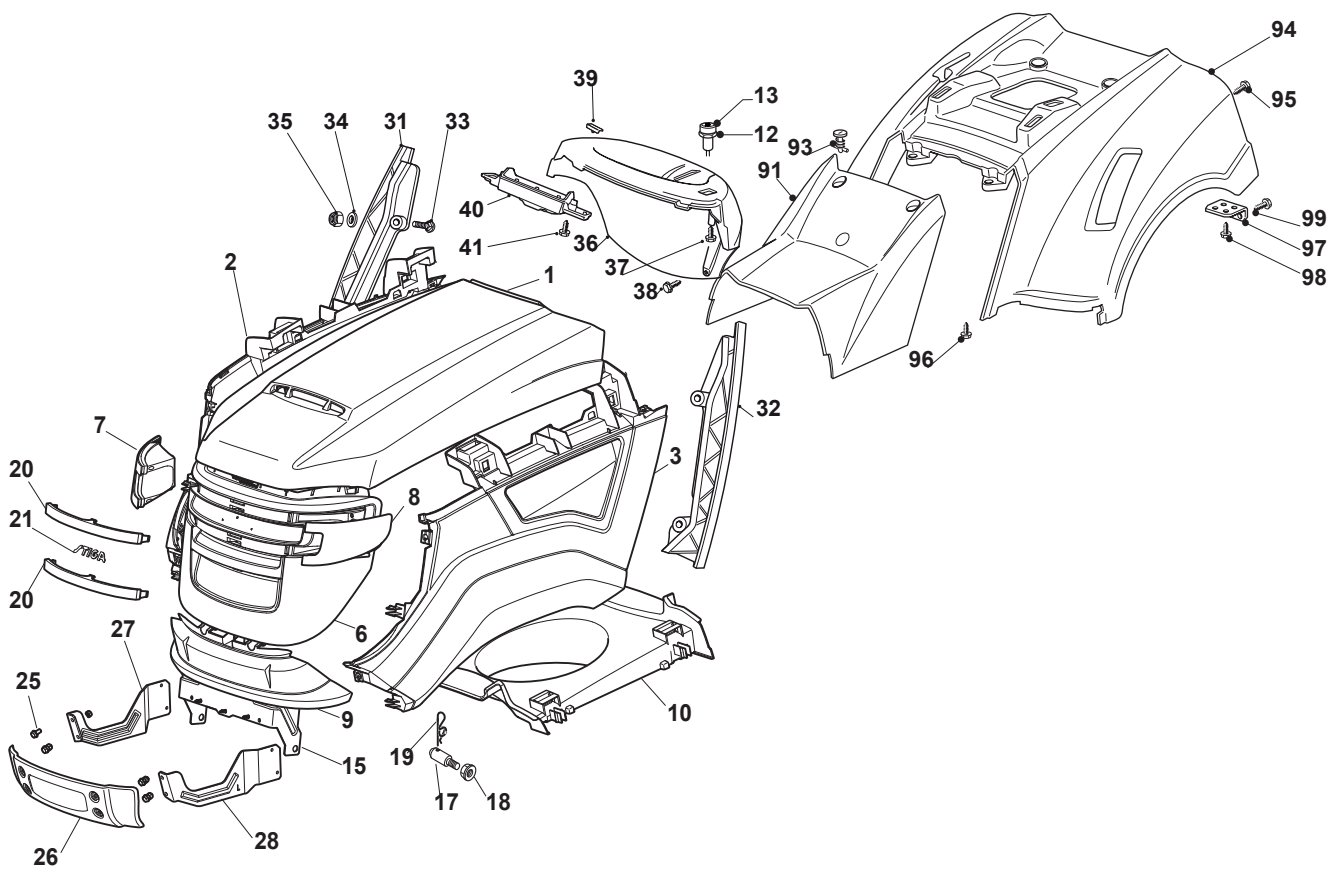

Utgåva Issue 6 - 2015		Kaross Body			
Pos. Fig.	Antal Quantity	Art nr Part No	Benämning	Description	Anmärkning Notes
1	1	325076866/0	Huv, gul	Upper Engine Hood, Yellow	
2	1	382394645/0	Side Hood, Right	Side Hood, Right	
3	1	382394646/0	Side Hood, Left	Side Hood, Left	
6	1	325076953/0	Grey Hood, Front | Lower Grey Hood, Front	Grey Hood, Front | Lower Grey Hood, Front	
7	1	382185500/1	Grill-Hö	Right Grill	
8	1	382185501/1	Grill-Vä	Left Grill	
9	1	325076959/0	Lower Grey Hood, Front	Lower Grey Hood, Front	
10	1	325108031/0	Luftledare	Conveyor	
11	6	112735403/0	Skruv	Screw	
12	1	325256250/0	Skruv	Screwed Ring	
13	1	325605003/0	Knapp	Button	
15	1	325774301/2	Huvstöd	Engine Hood Support	
16	5	112735403/0	Skruv	Screw	
17	2	125510079/1	Stift	Pin	
18	2	112293201/0	Mutter	Nut	
19	2	124487998/0	Fjäder Clip	Cotter Pin	
20	1	325076956/0	Frontal Moulding	Frontal Moulding	
21	1	114367494/0	Dekal	Label	
24	2	325547159/1	Plat	Plate	
25	4	112800815/0	Skruv	Screw	
26	1	382263503/0	Stötfangare	Bumper	
27	1	382785259/0	Stöd-Hö	Right Support	
28	1	382785261/0	Stöd-Vä	Left Support	
31	1	325599012/0	Panelstöd-hö	Dashboard, Right Profile	
32	1	325599013/0	Panelfäste, vänster	Left Dashboard Support	
33	4	112815221/0	Skruv	Screw	
34	4	112521330/0	Bricka	Washer	
35	4	112154510/0	Mutter	Nut	
36	1	325120245/0	Panel	Dashboard	
37	2	112728440/0	Skruv	Screw	
38	2	112735402/0	Skruv	Screw	
39	2	125260000/0	Skydd	Grommet	
40	1	325600074/0	Kortskydd	Card Protection	
41	2	112735402/0	Skruv	Screw	
91	1	325110365/0	Centralkapa, gul	Central Cover, Yellow	
93	2	125580020/2	Stift	Stake	
94	1	325110323/0	Hjulkapa-gul	Yellow Wheels Cover	
95	4	112735402/0	Skruv	Screw	
96	2	112735402/0	Skruv	Screw	
97	2	325755041/0	Vinkelfäste	Bracket	
98	4	112728686/0	Skruv	Screw	
99	2	112735110/0	Skruv	Screw