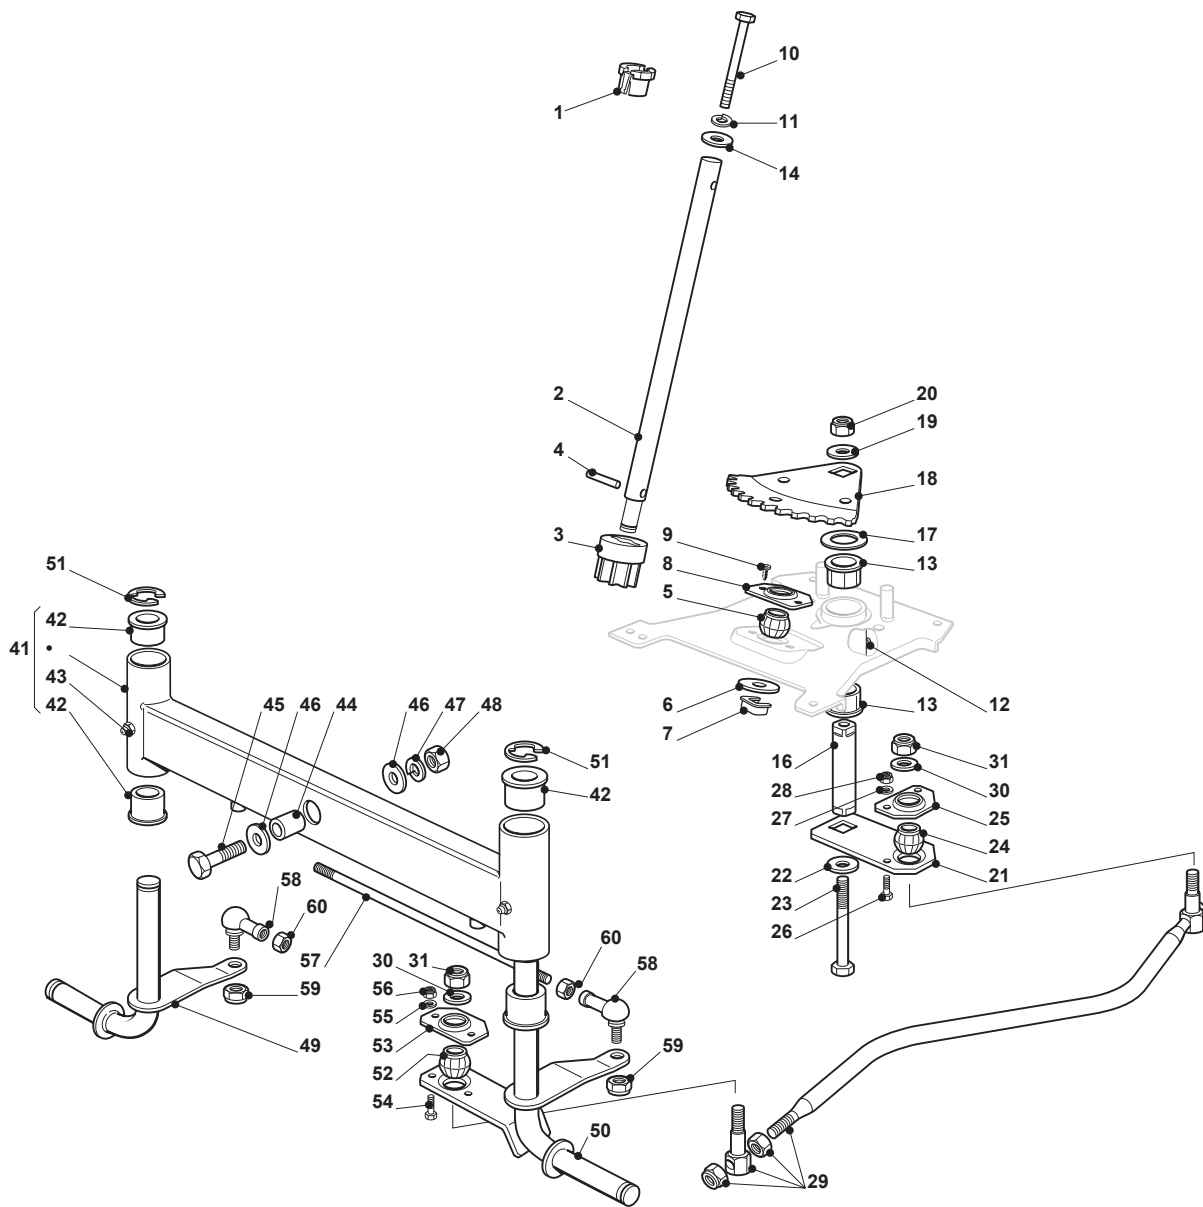

Utgåva Issue 6 - 2015		Styrning Steering			
Pos. Fig.	Antal Quantity	Art nr Part No	Benämning	Description	Anmärkning Notes
1	1	325038004/0	Bussning	Bushing	
2	1	125520014/0	Rattstang	Steering Column	
3	1	127570050/0	Drev	Pinion	
4	1	112622650/0	Stift	Dowel pin	
5	1	325743000/0	Länk	Joint	
6	1	112521370/0	Bricka	Washer	
7	1	112436030/0	Plat	Plate	
8	1	325785213/1	Fäste	Support	
9	2	112729601/1	Skruv	Screw	
10	1	112691800/0	Skruv	Screw	
11	1	112583500/0	Lasbricka	Grower	
12	1	112379511/0	Smörjnippel	Grease Dispenser	
13	2	325040624/0	Bussning	Bushing	
14	1	112523060/0	Bricka	Washer	
16	1	125510092/0	Stift	Pin	
17	1	125670019/0	Bricka	Washer	
18	1	325735513/0	Styrstang	Steering Sector	
19	1	112523080/0	Bricka	Washer	
20	1	112155020/0	Mutter	Nut	
21	1	325318205/0	Reglage	Lever	
22	1	112523080/0	Bricka	Washer	
23	1	112794985/0	Skruv	Screw	
24	1	325743000/0	Länk	Joint	
25	1	325785213/1	Fäste	Support	
26	2	112791213/1	Skruv	Screw	
27	2	112521330/0	Bricka	Washer	
28	2	112154510/0	Mutter	Nut	
29	1	382000539/1	Styrstag Kpl	Steering Rod	
30	2	112523070/0	Bricka	Washer	
31	2	112155010/0	Mutter	Nut	
41	1	382034024/1	Framaxel Kpl 15"	Equalizer With Bush And Lubricator	
42	4	125034002/1	Bussning	Bushing	
43	2	112379511/0	Smörjnippel	Grease Dispenser	
44	1	125160016/0	Distans	Spacer	
45	1	112692695/0	Skruv	Screw	
46	2	112523100/0	Bricka	Washer	
47	1	112587100/0	Fj.Bricka 13X21X2.5	Grower	
48	1	112295300/0	Mutter	Nut	
49	1	382230363/0	Spindel Höger	Right Stub Axle	
50	1	382230365/0	Hjulspindel-vä	Left Stub Axle	
51	2	112001000/0	Lasring	Benzing Ring	
52	1	325743000/0	Länk	Joint	
53	1	325785213/1	Fäste	Support	
54	2	112791213/1	Skruv	Screw	
55	2	112521330/0	Bricka	Washer	
56	2	112154510/0	Mutter	Nut	
57	1	125840023/0	Paralellstag	Tie Rod	
58	2	122746609/0	Länk	Joint	
59	2	112156602/0	Mutter	Nut