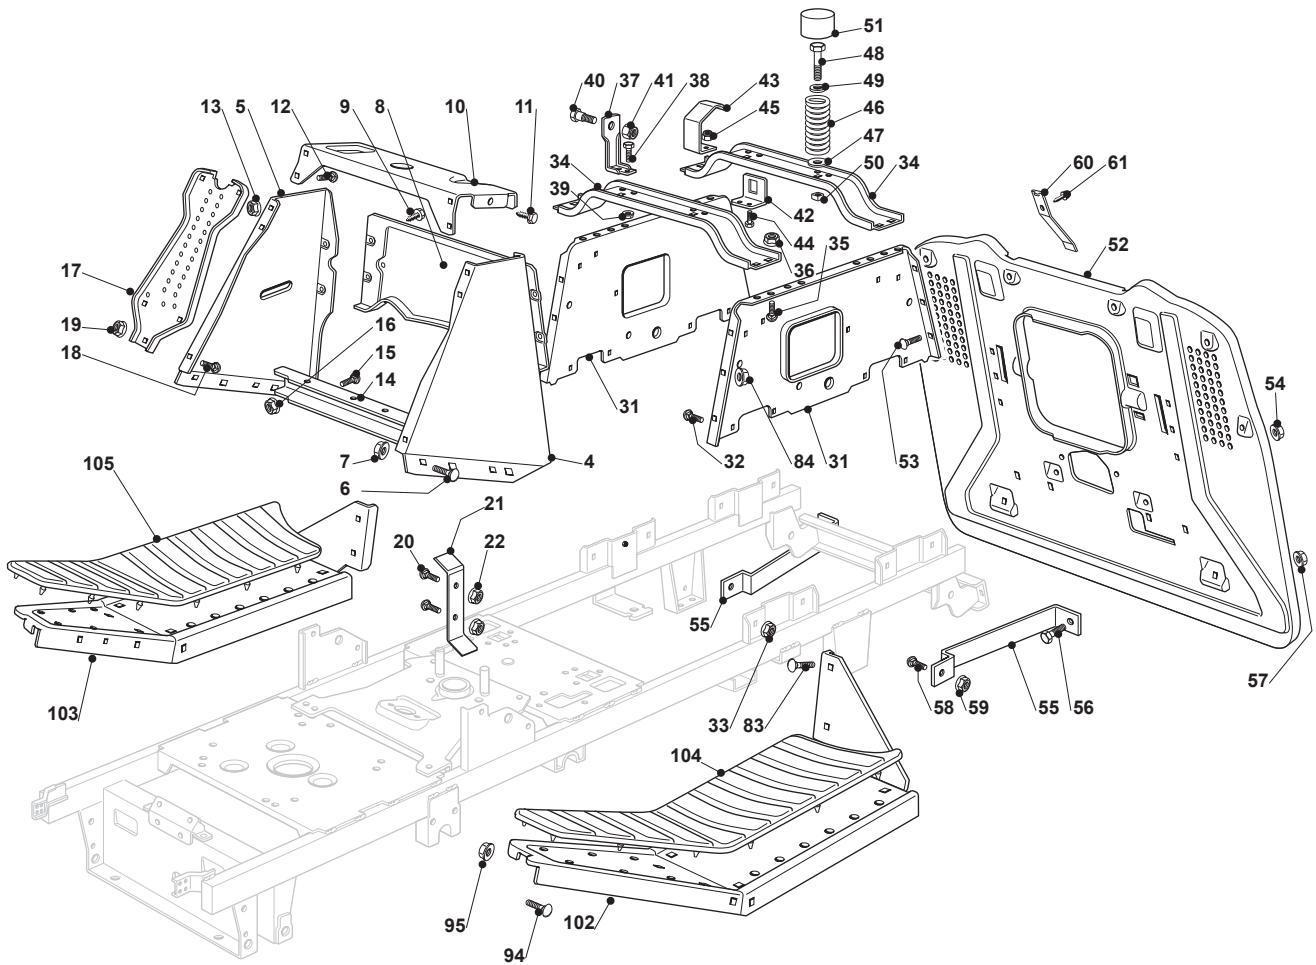

Utgåva Issue 6 - 2015		Kaross Chassis			
Pos. Fig.	Antal Quantity	Art nr Part No	Benämning	Description	Anmärkning Notes
61	1	112735110/0	Skruv	Screw	
83	4	112792611/0	Skruv	Screw	
84	4	112293201/0	Mutter	Nut	
94	4	112815200/0	Skruv	Screw	
95	4	112292102/0	Mutter	Nut	
102	1	382510083/0	Fotstegsskydd-Hö	Left Footboard Support	
103	1	382510081/0	Fotstegsskydd-Hö	Right Footboard Support	
104	1	325110327/0	Fotstegsskydd-vä	Left Footboard Cover	
105	1	325110326/0	Fotstegsskydd-hö	Right Footboard Cover