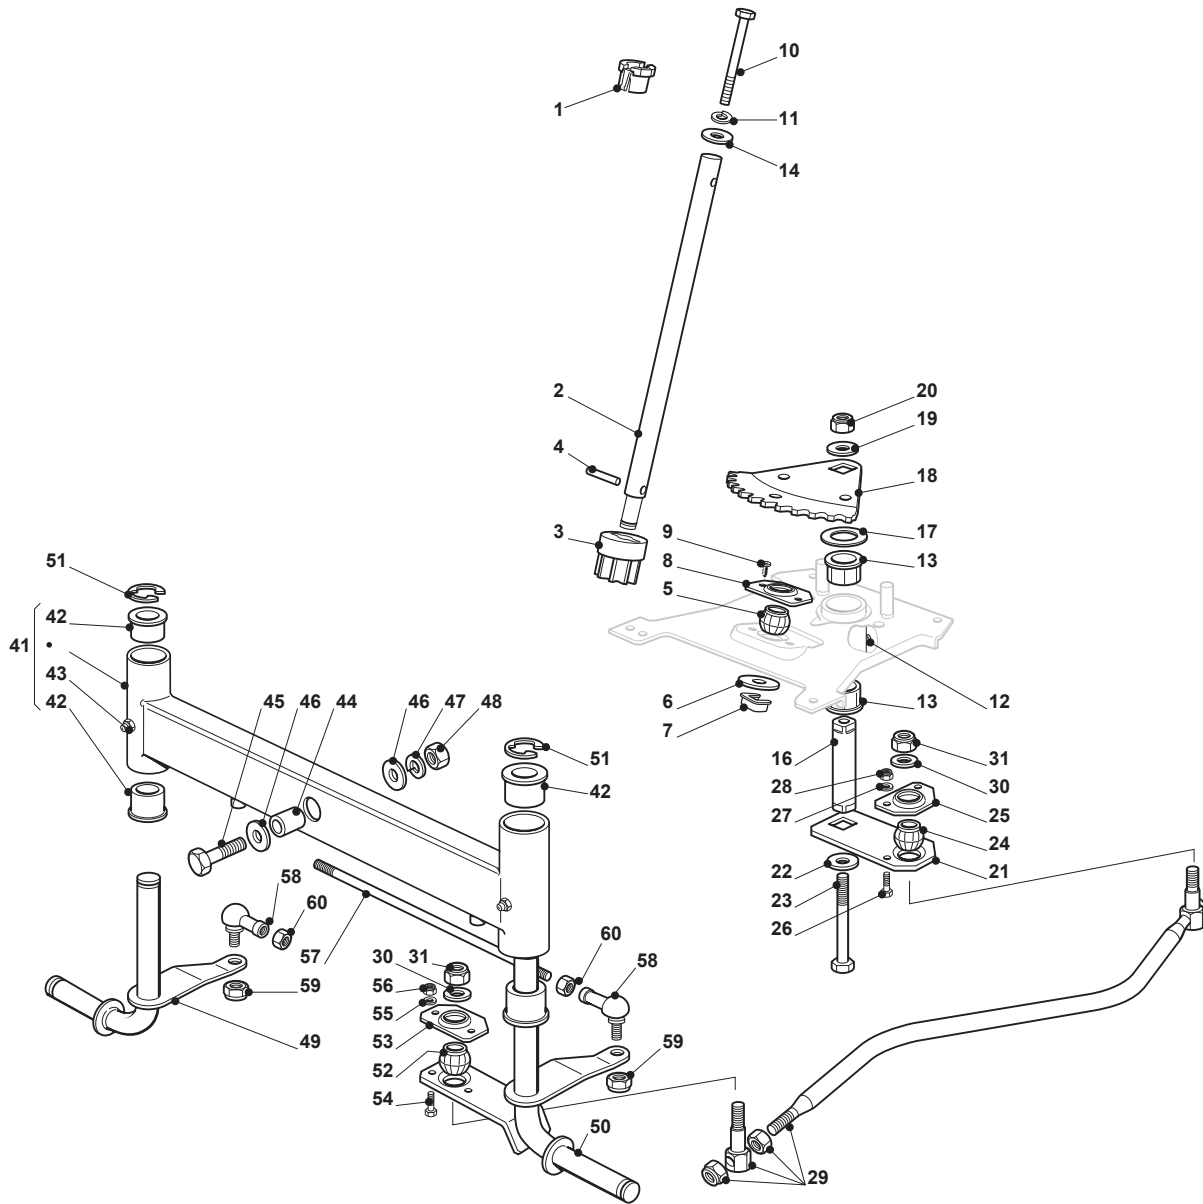

Utgåva Issue 6 - 2015		Styrning Steering			
Pos. Fig.	Antal Quantity	Art nr Part No	Benämning	Description	Anmärkning Notes
1	1	325038004/0	Bussning	Bushing	
2	1	125520014/0	Rattstang	Steering Column	
3	1	127570050/0	Drev	Pinion	
4	1	112622650/0	Stift	Dowel pin	
5	1	325743000/0	Länk	Joint	
6	1	112521370/0	Bricka	Washer	
7	1	112436030/0	Plat	Plate	
8	1	325785213/1	Fäste	Support	
9	2	112729601/1	Skruv	Screw	
10	1	112691800/0	Skruv	Screw	
11	1	112583500/0	Lasbricka	Grower	
12	1	112379511/0	Smörjnippel	Grease Dispenser	
13	2	325040624/0	Bussning	Bushing	
14	1	112523060/0	Bricka	Washer	
16	1	125510092/0	Stift	Pin	
17	1	125670019/0	Bricka	Washer	
18	1	325735513/0	Styrstang	Steering Sector	
19	1	112523080/0	Bricka	Washer	
20	1	112155020/0	Mutter	Nut	
21	1	325318205/0	Reglage	Lever	
22	1	112523080/0	Bricka	Washer	
23	1	112794985/0	Skruv	Screw	
24	1	325743000/0	Länk	Joint	
25	1	325785213/1	Fäste	Support	
26	2	112791213/1	Skruv	Screw	
27	2	112521330/0	Bricka	Washer	
28	2	112154510/0	Mutter	Nut	
29	1	382000539/1	Styrstag Kpl	Steering Rod	
30	2	112523070/0	Bricka	Washer	
31	2	112155010/0	Mutter	Nut	
41	1	382034024/1	Framaxel Kpl 15"	Equalizer With Bush And Lubricator	
42	4	125034002/1	Bussning	Bushing	
43	2	112379511/0	Smörjnippel	Grease Dispenser	
44	1	125160016/0	Distans	Spacer	
45	1	112692695/0	Skruv	Screw	
46	2	112523100/0	Bricka	Washer	
47	1	112587100/0	Fj.Bricka 13X21X2.5	Grower	
48	1	112295300/0	Mutter	Nut	
49	1	382230363/0	Spindel Höger	Right Stub Axle	
50	1	382230365/0	Hjulspindel-vä	Left Stub Axle	
51	2	112001000/0	Lasring	Benzing Ring	
52	1	325743000/0	Länk	Joint	
53	1	325785213/1	Fäste	Support	
54	2	112791213/1	Skruv	Screw	
55	2	112521330/0	Bricka	Washer	
56	2	112154510/0	Mutter	Nut	
57	1	125840023/0	Paralellstag	Tie Rod	
58	2	122746609/0	Länk	Joint	
59	2	112156602/0	Mutter	Nut