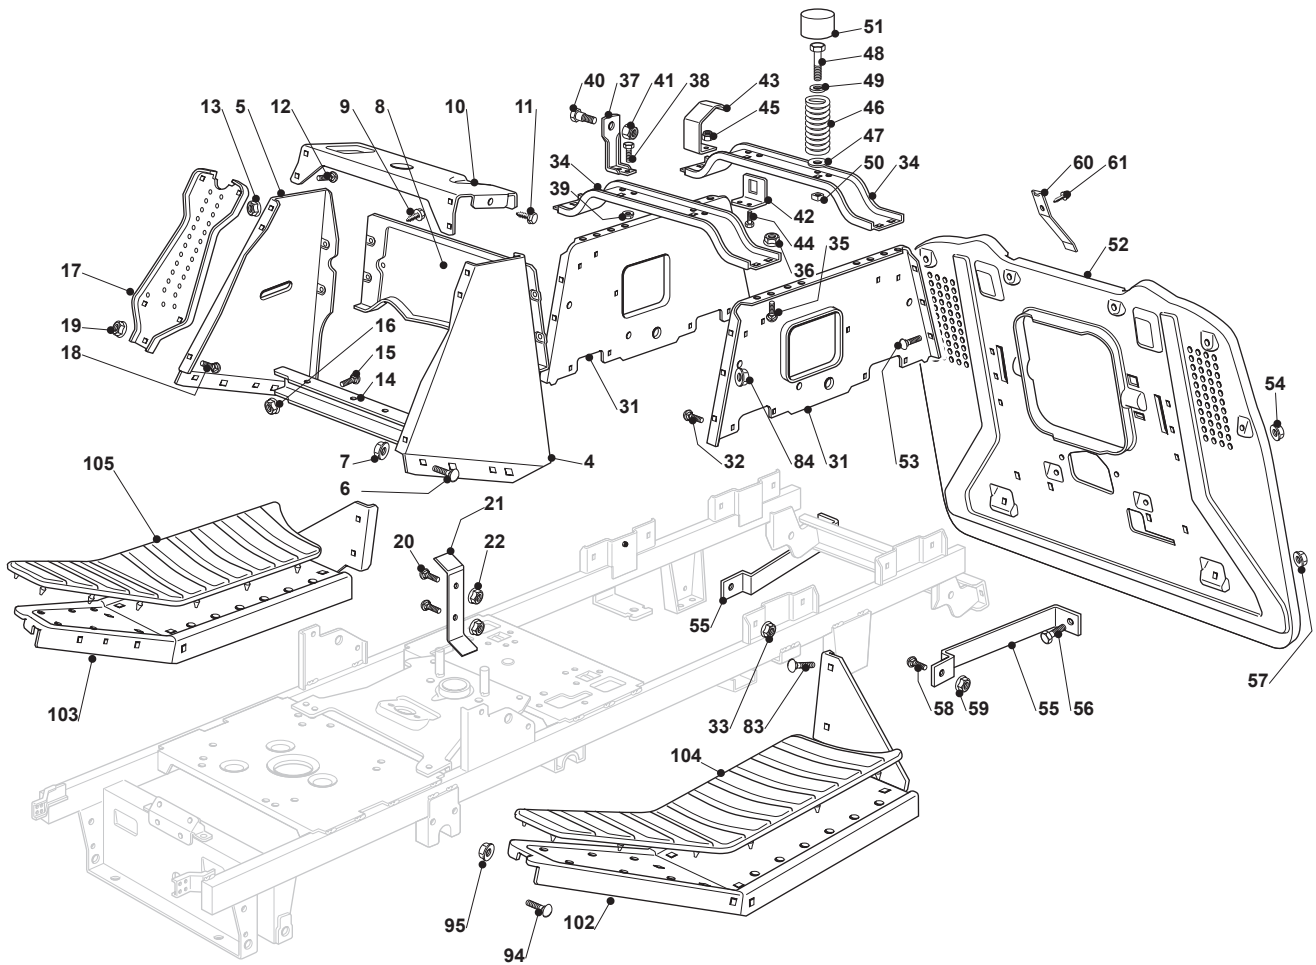

Utgåva Issue 3 - 2016		Kaross	Chassis		
Pos. Fig.	Antal Q.ty	Art nr Part No	Benämning	Description	Anmärkning Notes
4	1	325785243/1	Panelfäste, vänster	Left Dashboard Support	
5	1	325785245/0	Panelstöd-hö	Right Dashboard Support	
6	4	112818690/0	Skruv	Screw	
7	4	112293201/0	Mutter	Nut	
8	1	382785151/2	Instrumentpanelhallare. bakre	Rear Dashboard Support	
9	4	112735110/0	Skruv	Screw	
10	1	325785255/0	Fäste	Central Dashboard Support	
11	2	112735110/0	Skruv	Screw	
12	4	112815200/0	Skruv	Screw	
13	4	112292102/0	Mutter	Nut	
14	1	325785241/0	Fäste	Support	
15	2	112815200/0	Skruv	Screw	
16	2	112292102/0	Mutter	Nut	
17	2	382785153/1	Panelfäste	Front Dashboard Support	
18	2	112815200/0	Skruv	Screw	
19	2	112292102/0	Mutter	Nut	
20	2	112793102/0	Skruv	Screw	
21	1	325785499/0	Support	Support	
22	2	112293201/0	Mutter	Nut	
31	2	325785249/0	Sitsfäste	Seat Support	
32	8	112815200/0	Skruv	Screw	
33	8	112292102/0	Mutter	Nut	
34	2	325785257/1	Sitsfäste	Seat Support	
35	8	112818690/0	Skruv	Screw	
36	8	112293201/0	Mutter	Nut	
37	2	325755039/0	Vinkelfäste	Bracket	
38	4	112792611/0	Skruv	Screw	
39	4	112293201/0	Mutter	Nut	
40	2	122524970/2	Stift	Fulcrum Pin	
41	3	112155010/0	Mutter	Nut	
42	1	325755043/0	Vinkelfäste	Bracket	
43	1	325430253/0	Fjäder	Spring	
44	2	112789000/0	Skruv	Screw	
45	2	112154330/0	Mutter	Nut	
46	2	125430257/1	Fjäder	Spring	
47	2	112523070/0	Bricka	Washer	
48	2	112760515/0	Skruv	Screw	
49	2	122671653/0	Bricka	Washer	
50	2	112360425/0	Mutter	Nut	
51	2	325122000/2	Fjäder	Spring	
52	1	382547041/1	Plat	Plate	
53	6	112792611/0	Skruv	Screw	
54	6	112293201/0	Mutter	Nut	
55	2	325650119/0	Förstärkning	Plate Stiffening	
56	2	112792611/0	Skruv	Screw	
57	2	112293201/0	Mutter	Nut	
58	2	112792611/0	Skruv	Screw	
59	2	112293201/0	Mutter	Nut	
60	1	125430276/0	Fjäder	Spring