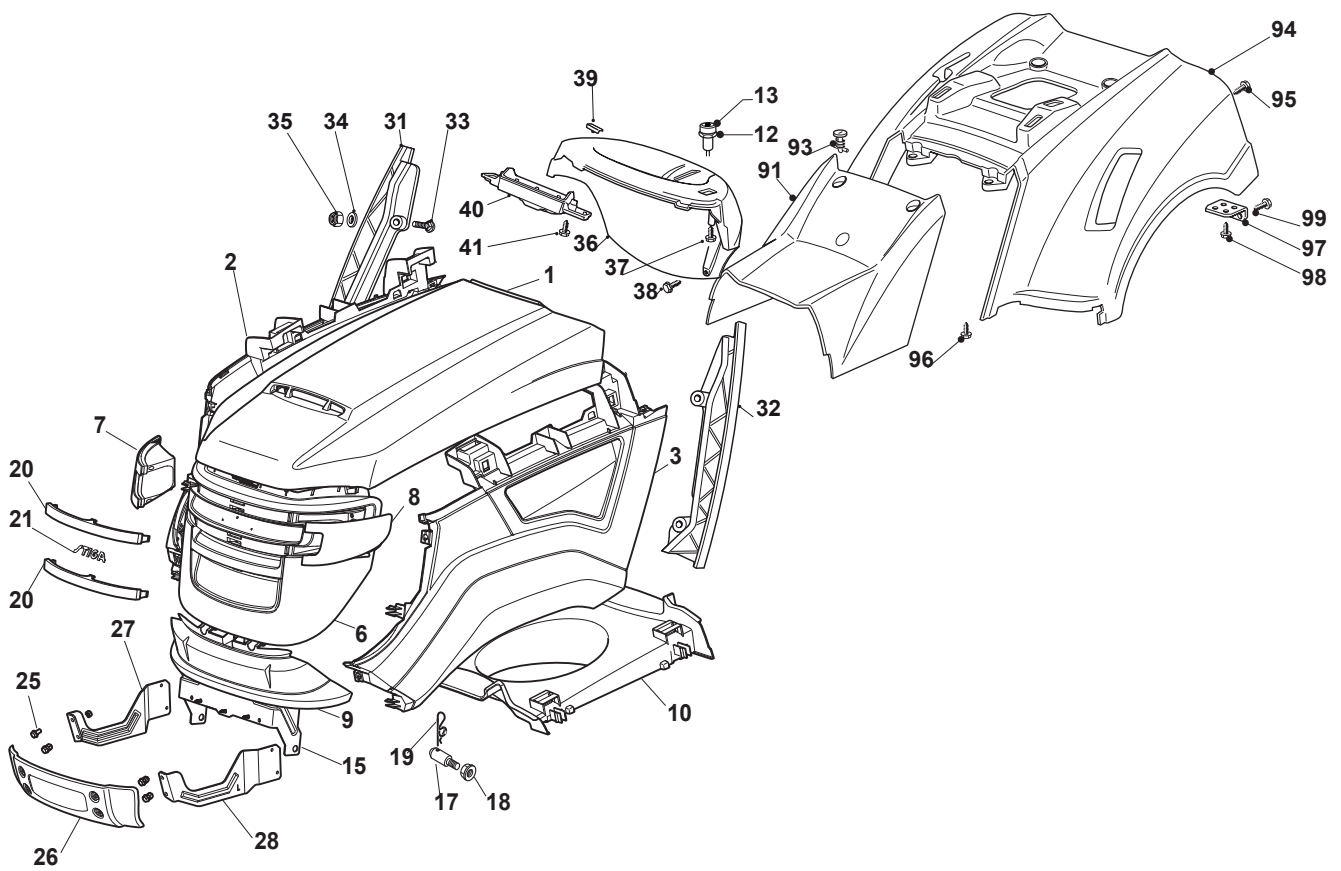

Utgåva Issue 3 - 2016		Kaross		Body	
Pos. Fig.	Antal Q.ty	Art nr Part No	Benämning	Description	Anmärkning Notes
9	1	325076959/1	Lower Grey Hood, Front	Lower Grey Hood, Front	
1	1	325076866/0	Huv, gul	Upper Engine Hood, Yellow	
2	1	382394645/0	Side Hood, Right	Side Hood, Right	
3	1	382394646/0	Side Hood, Left	Side Hood, Left	
6	1	325076953/0	Lower Grey Hood, Front	Lower Grey Hood, Front	
7	1	382185500/1	Grill-Hö	Right Grill	
8	1	382185501/1	Grill-Vä	Left Grill	
10	1	325108031/0	Luftledare	Conveyor	
11	6	112735403/0	Skruv	Screw	
12	1	325256250/0	Skruv	Screwed Ring	
13	1	325605003/0	Knapp	Button	
15	1	325774301/2	Huvstöd	Engine Hood Support	
16	5	112735403/0	Skruv	Screw	
17	2	125510079/1	Stift	Pin	
18	2	112293201/0	Mutter	Nut	
19	2	124487998/0	Fjäder Clip	Cotter Pin	
20	1	325076956/0	Frontal Moulding	Frontal Moulding	
21	1	114367494/0	Dekal	Label	
24	2	325547159/1	Plat	Plate	
25	4	112800815/0	Skruv	Screw	
26	1	382263503/0	Stötfångare	Bumper	
27	1	382785259/0	Stöd-Hö	Right Support	
28	1	382785261/0	Stöd-Vä	Left Support	
31	1	325599012/0	Panelstöd-hö	Dashboard, Right Profile	
32	1	325599013/0	Panelfäste, vänster	Left Dashboard Support	
33	4	112815221/0	Skruv	Screw	
34	4	112521330/0	Bricka	Washer	
35	4	112154510/0	Mutter	Nut	
37	2	112728440/0	Skruv	Screw	
38	2	112735402/0	Skruv	Screw	
39	2	125260000/0	Skydd	Grommet	
40	1	325600074/0	Kortskydd	Card Protection	
41	2	112735402/0	Skruv	Screw	
91	1	325110365/0	Centralkapa, gul	Central Cover, Yellow	
93	2	125580020/2	Stift	Stake	
94	1	325110323/0	Hjulkapa-gul	Yellow Wheels Cover	
95	4	112735402/0	Skruv	Screw	
96	2	112735402/0	Skruv	Screw	
97	2	325755041/0	Vinkelfäste	Bracket	
98	4	112728686/0	Skruv	Screw	
99	2	112735110/0	Skruv	Screw	
36	1	325120242/0	Panel Gul	Dashboard, Yellow