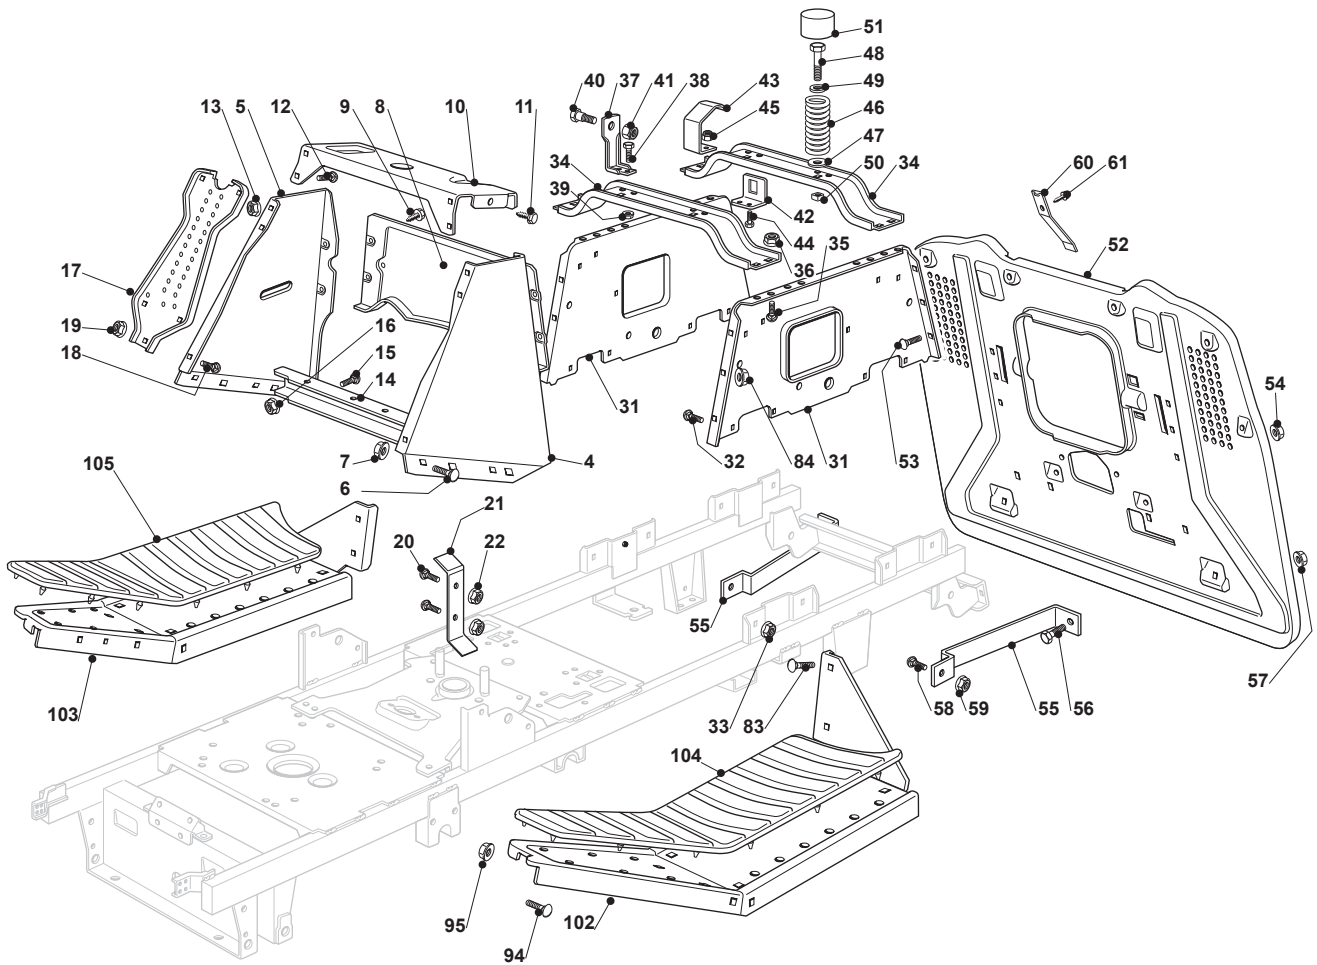

Utgåva Issue 3 - 2015		Kaross	Chassis		
Pos. Fig.	Antal Quantity	Art nr Part No	Benämning	Description	Anmärkning Notes
4	1	325785243/1	Panelfäste, vänster	Left Dashboard Support	
5	1	325785245/0	Panelstöd-hö	Right Dashboard Support	
6	4	112818690/0	Skruv	Screw	
7	4	112293201/0	Mutter	Nut	
8	1	382785151/2	Instrumentpanelhallare. bakre	Rear Dashboard Support	
9	4	112735110/0	Skruv	Screw	
10	1	325785255/0	Fäste	Central Dashboard Support	
11	2	112735110/0	Skruv	Screw	
12	4	112815200/0	Skruv	Screw	
13	4	112292102/0	Mutter	Nut	
14	1	325785241/0	Fäste	Support	
15	2	112815200/0	Skruv	Screw	
16	2	112292102/0	Mutter	Nut	
17	2	382785153/1	Panelfäste	Front Dashboard Support	
18	2	112815200/0	Skruv	Screw	
19	2	112292102/0	Mutter	Nut	
20	2	112793102/0	Skruv	Screw	
21	1	325785499/0	Support	Support	
22	2	112293201/0	Mutter	Nut	
31	2	325785249/1	Sitsfäste	Seat Support	
32	8	112815200/0	Skruv	Screw	
33	8	112292102/0	Mutter	Nut	
34	2	325785257/1	Sitsfäste	Seat Support	
35	8	112818690/0	Skruv	Screw	
36	8	112293201/0	Mutter	Nut	
37	2	325755039/0	Vinkelfäste	Bracket	
38	4	112792611/0	Skruv	Screw	
39	4	112293201/0	Mutter	Nut	
40	2	122524970/2	Stift	Fulcrum Pin	
41	3	112155010/0	Mutter	Nut	
42	1	325755043/0	Vinkelfäste	Bracket	
43	1	325430253/0	Fjäder	Spring	
44	2	112789000/0	Skruv	Screw	
45	2	112154330/0	Mutter	Nut	
46	2	125430257/1	Fjäder	Spring	
47	2	112523070/0	Bricka	Washer	
48	2	112760515/0	Skruv	Screw	
49	2	122671653/0	Bricka	Washer	
50	2	112360425/0	Mutter	Nut	
51	2	325122000/2	Fjäder	Spring	
52	1	382547041/1	Plat	Plate	
53	6	112792611/0	Skruv	Screw	
54	6	112293201/0	Mutter	Nut	
55	2	325650147/0	Förstärkning	Plate Stiffening	
56	2	112792611/0	Skruv	Screw	
57	2	112293201/0	Mutter	Nut	
58	2	112792611/0	Skruv	Screw	
59	2	112293201/0	Mutter	Nut	
60	1	125430276/0	Fjäder	Spring