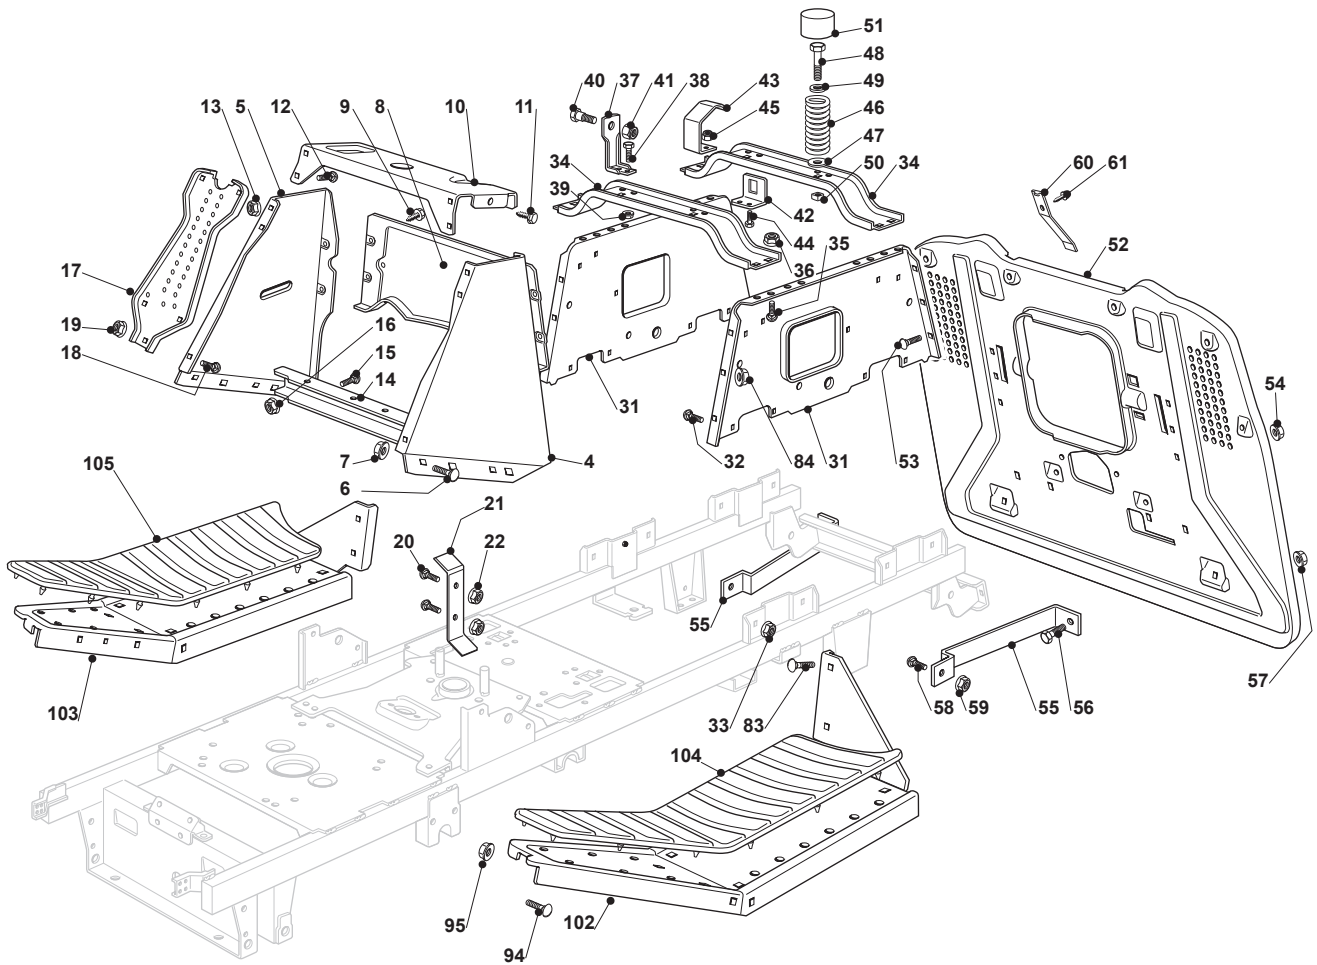

Utgåva Issue 3 - 2015		Kaross Chassis			
Pos. Fig.	Antal Quantity	Art nr Part No	Benämning	Description	Anmärkning Notes
61	1	112735110/0	Skruv	Screw	
83	4	112792611/0	Skruv	Screw	
84	4	112293201/0	Mutter	Nut	
94	4	112815200/0	Skruv	Screw	
95	4	112292102/0	Mutter	Nut	
102	1	382510083/0	Fotstegsskydd-Hö	Left Footboard Support	
103	1	382510081/0	Fotstegsskydd-Hö	Right Footboard Support	
104	1	325110327/0	Fotstegsskydd-vä	Left Footboard Cover	
105	1	325110326/0	Fotstegsskydd-hö	Right Footboard Cover