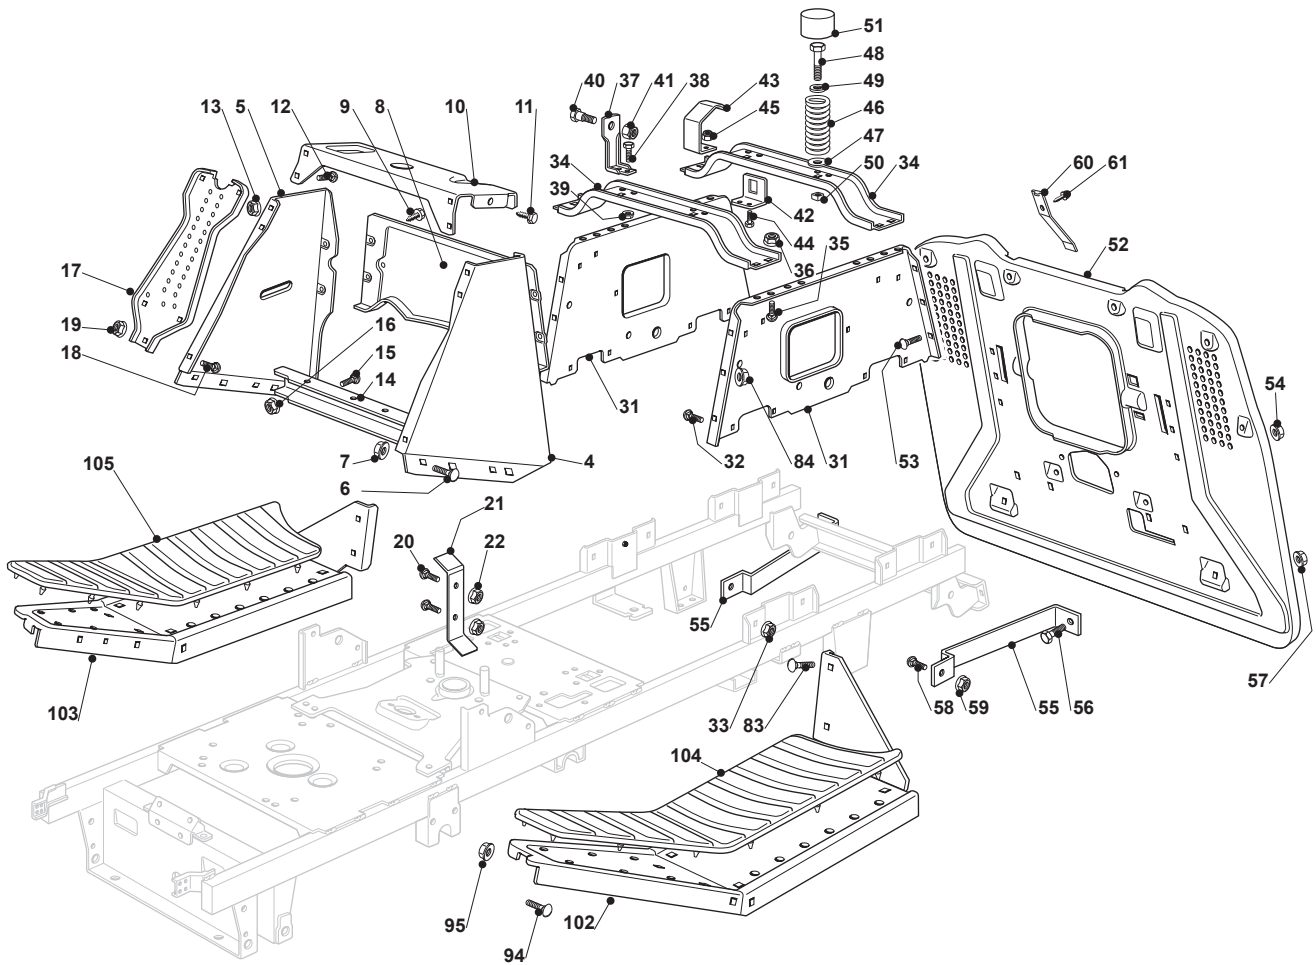

Utgåva Issue 3 - 2016		Kaross Chassis			
Pos. Fig.	Antal Q.ty	Art nr Part No	Benämning	Description	Anmärkning Notes
61	1	112735110/0	Skruv	Screw	
83	4	112792611/0	Skruv	Screw	
84	4	112293201/0	Mutter	Nut	
94	4	112815200/0	Skruv	Screw	
95	4	112292102/0	Mutter	Nut	
102	1	382510083/0	Fotstegsskydd-Hö	Left Footboard Support	
103	1	382510081/0	Fotstegsskydd-Hö	Right Footboard Support	
104	1	325110327/0	Fotstegsskydd-vä	Left Footboard Cover	
105	1	325110326/0	Fotstegsskydd-hö	Right Footboard Cover