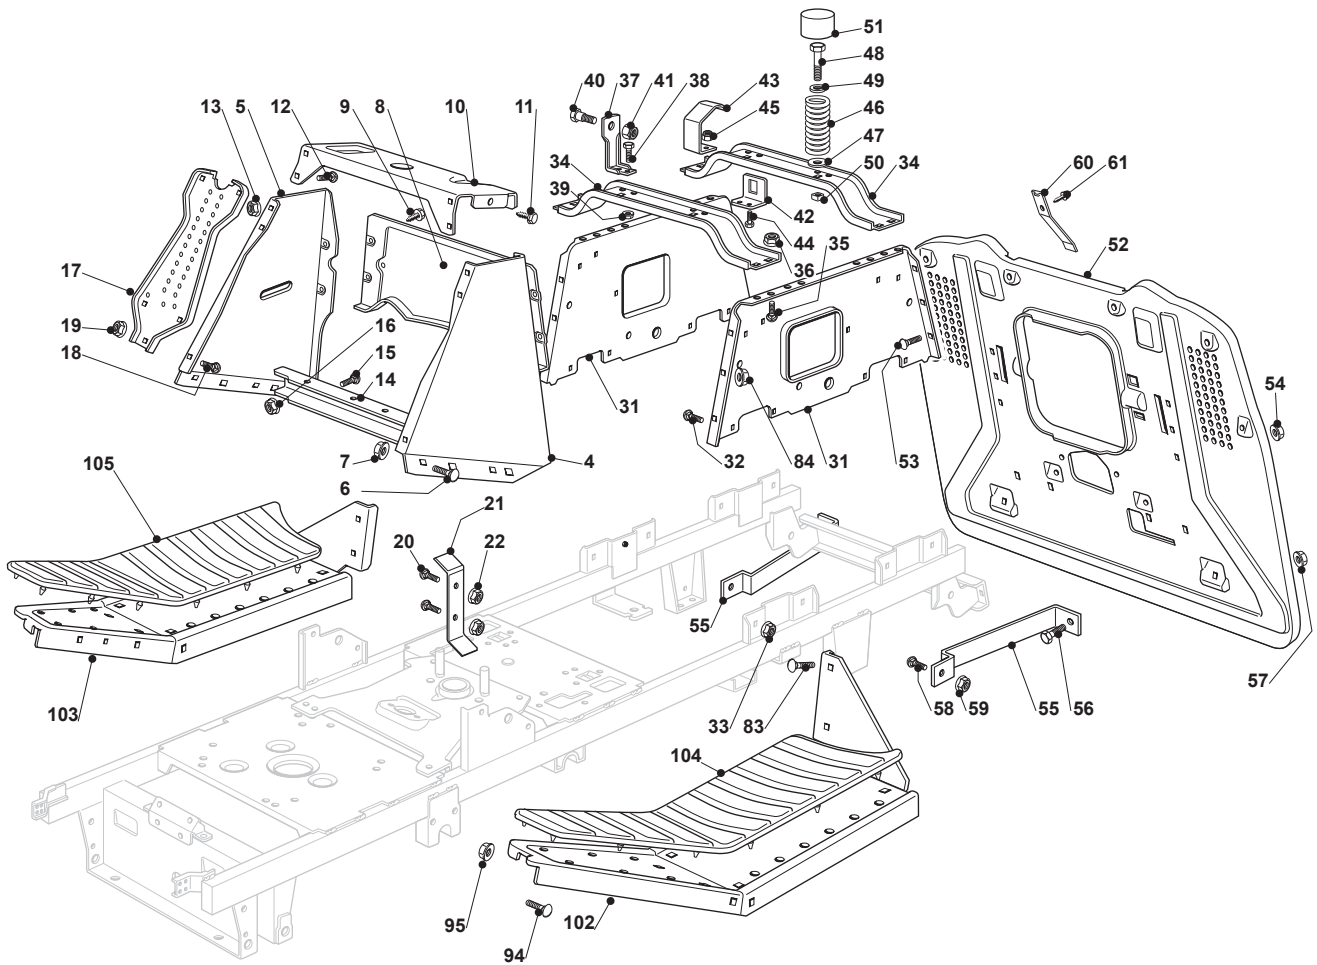

Utgåva Issue 3 - 2016		Kaross	Chassis		
Pos. Fig.	Antal Q.ty	Art nr Part No	Benämning	Description	Anmärkning Notes
4	1	325785243/1	Panelfäste, vänster	Left Dashboard Support	
5	1	325785245/0	Panelstöd-hö	Right Dashboard Support	
6	4	112818690/0	Skruv	Screw	
7	4	112293201/0	Mutter	Nut	
8	1	382785151/2	Instrumentpanelhallare. bakre	Rear Dashboard Support	
9	4	112735110/0	Skruv	Screw	
10	1	325785255/0	Fäste	Central Dashboard Support	
11	2	112735110/0	Skruv	Screw	
12	4	112815200/0	Skruv	Screw	
13	4	112292102/0	Mutter	Nut	
14	1	325785241/0	Fäste	Support	
15	2	112815200/0	Skruv	Screw	
16	2	112292102/0	Mutter	Nut	
17	2	382785153/1	Panelfäste	Front Dashboard Support	
18	2	112815200/0	Skruv	Screw	
19	2	112292102/0	Mutter	Nut	
20	2	112793102/0	Skruv	Screw	
21	1	325785499/0	Support	Support	
22	2	112293201/0	Mutter	Nut	
31	2	325785249/0	Sitsfäste	Seat Support	
32	8	112815200/0	Skruv	Screw	
33	8	112292102/0	Mutter	Nut	
34	2	325785257/1	Sitsfäste	Seat Support	
35	8	112818690/0	Skruv	Screw	
36	8	112293201/0	Mutter	Nut	
37	2	325755039/0	Vinkelfäste	Bracket	
38	4	112792611/0	Skruv	Screw	
39	4	112293201/0	Mutter	Nut	
40	2	122524970/2	Stift	Fulcrum Pin	
41	3	112155010/0	Mutter	Nut	
42	1	325755043/0	Vinkelfäste	Bracket	
43	1	325430253/0	Fjäder	Spring	
44	2	112789000/0	Skruv	Screw	
45	2	112154330/0	Mutter	Nut	
46	2	125430257/1	Fjäder	Spring	
47	2	112523070/0	Bricka	Washer	
48	2	112760515/0	Skruv	Screw	
49	2	122671653/0	Bricka	Washer	
50	2	112360425/0	Mutter	Nut	
51	2	325122000/2	Fjäder	Spring	
52	1	382547041/1	Plat	Plate	
53	6	112792611/0	Skruv	Screw	
54	6	112293201/0	Mutter	Nut	
55	2	325650147/0	Förstärkning	Plate Stiffening	
56	2	112792611/0	Skruv	Screw	
57	2	112293201/0	Mutter	Nut	
58	2	112792611/0	Skruv	Screw	
59	2	112293201/0	Mutter	Nut	
60	1	125430276/0	Fjäder	Spring