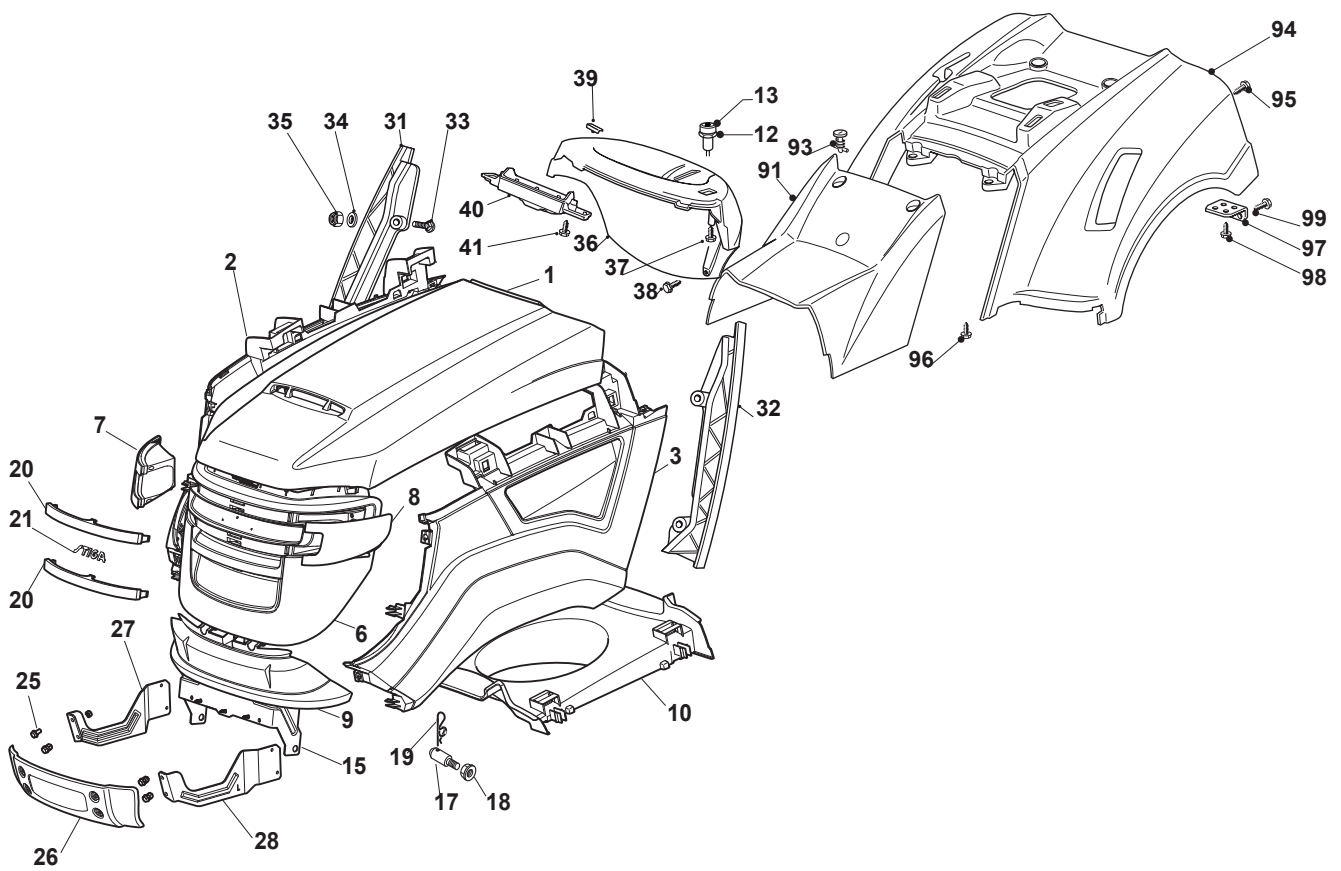

Utgåva Issue 6 - 2015		Kaross Body			
Pos. Fig.	Antal Quantity	Art nr Part No	Benämning	Description	Anmärkning Notes
1	1	325076866/0	Huv, gul	Upper Engine Hood, Yellow	
2	1	382394645/0	Side Hood, Right	Side Hood, Right	
3	1	382394646/0	Side Hood, Left	Side Hood, Left	
6	1	325076953/0	Grey Hood, Front | Lower Grey Hood, Front	Grey Hood, Front | Lower Grey Hood, Front	
7	1	382185500/1	Grill-Hö	Right Grill	
8	1	382185501/1	Grill-Vä	Left Grill	
9	1	325076959/0	Lower Grey Hood, Front	Lower Grey Hood, Front	
10	1	325108031/0	Luftledare	Conveyor	
11	6	112735403/0	Skruv	Screw	
12	1	325256250/0	Skruv	Screwed Ring	
13	1	325605003/0	Knapp	Button	
15	1	325774301/2	Huvstöd	Engine Hood Support	
16	5	112735403/0	Skruv	Screw	
17	2	125510079/1	Stift	Pin	
18	2	112293201/0	Mutter	Nut	
19	2	124487998/0	Fjäder Clip	Cotter Pin	
20	1	325076956/0	Frontal Moulding	Frontal Moulding	
21	1	114367494/0	Dekal	Label	
24	2	325547159/1	Plat	Plate	
25	4	112800815/0	Skruv	Screw	
26	1	382263503/0	Stötfångare	Bumper	
27	1	382785259/0	Stöd-Hö	Right Support	
28	1	382785261/0	Stöd-Vä	Left Support	
31	1	325599012/0	Panelstöd-hö	Dashboard, Right Profile	
32	1	325599013/0	Panelfäste, vänster	Left Dashboard Support	
33	4	112815221/0	Skruv	Screw	
34	4	112521330/0	Bricka	Washer	
35	4	112154510/0	Mutter	Nut	
36	1	325120245/0	Panel	Dashboard	
37	2	112728440/0	Skruv	Screw	
38	2	112735402/0	Skruv	Screw	
39	2	125260000/0	Skydd	Grommet	
40	1	325600074/0	Kortskydd	Card Protection	
41	2	112735402/0	Skruv	Screw	
91	1	325110365/0	Centralkapa, gul	Central Cover, Yellow	
93	2	125580020/2	Stift	Stake	
94	1	325110323/0	Hjulkapa-gul	Yellow Wheels Cover	
95	4	112735402/0	Skruv	Screw	
96	2	112735402/0	Skruv	Screw	
97	2	325755041/0	Vinkelfäste	Bracket	
98	4	112728686/0	Skruv	Screw	
99	2	112735110/0	Skruv	Screw