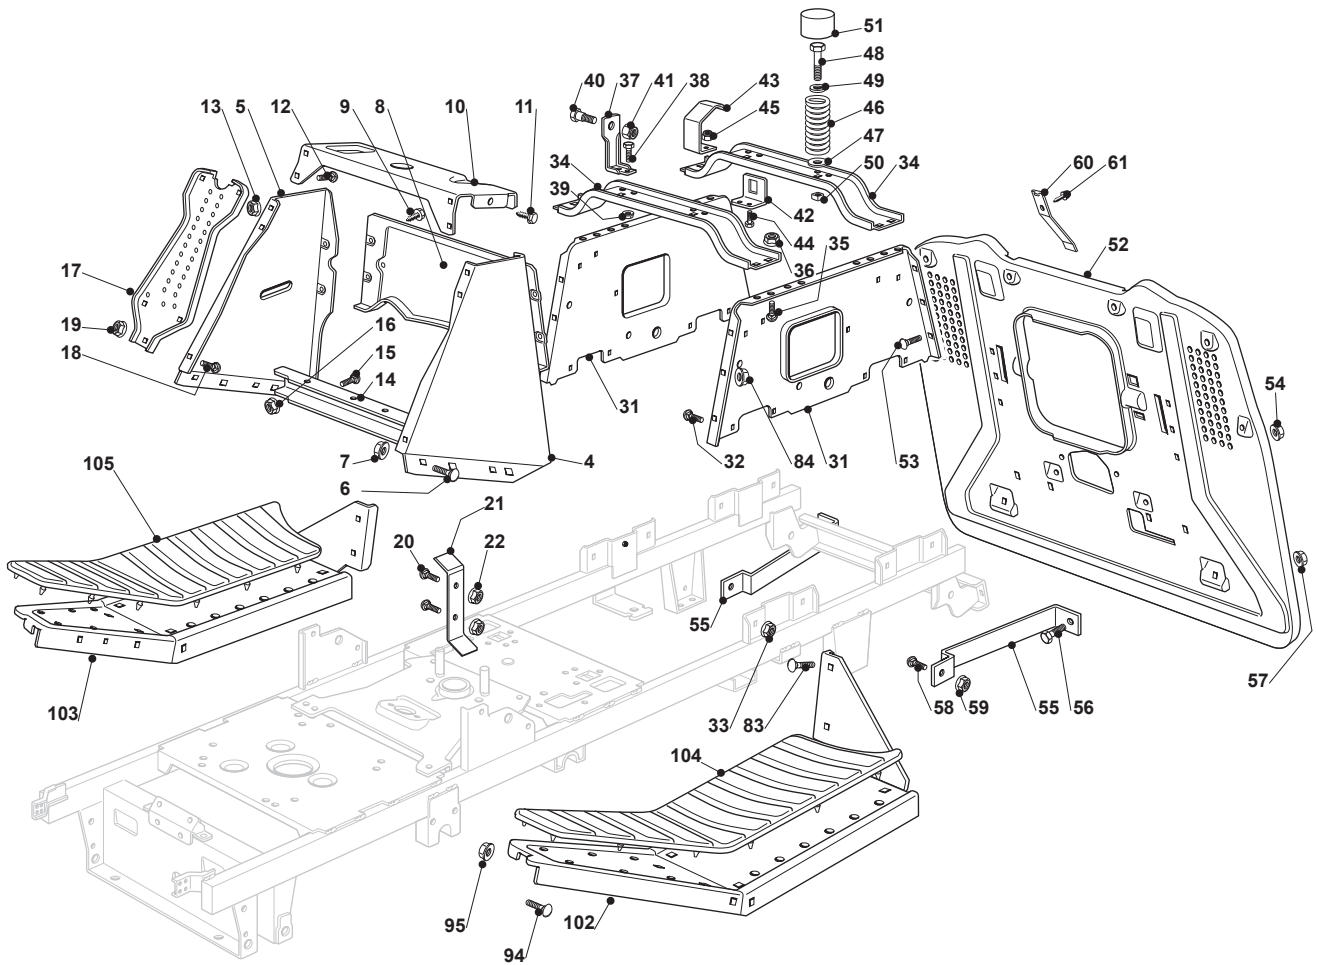

Utgåva Issue 6 - 2015		Kaross Chassis			
Pos. Fig.	Antal Quantity	Art nr Part No	Benämning	Description	Anmärkning Notes
61	1	112735110/0	Skruv	Screw	
83	4	112792611/0	Skruv	Screw	
84	4	112293201/0	Mutter	Nut	
94	4	112815200/0	Skruv	Screw	
95	4	112292102/0	Mutter	Nut	
102	1	382510083/0	Fotstegsskydd-Hö	Left Footboard Support	
103	1	382510081/0	Fotstegsskydd-Hö	Right Footboard Support	
104	1	325110327/0	Fotstegsskydd-vä	Left Footboard Cover	
105	1	325110326/0	Fotstegsskydd-hö	Right Footboard Cover