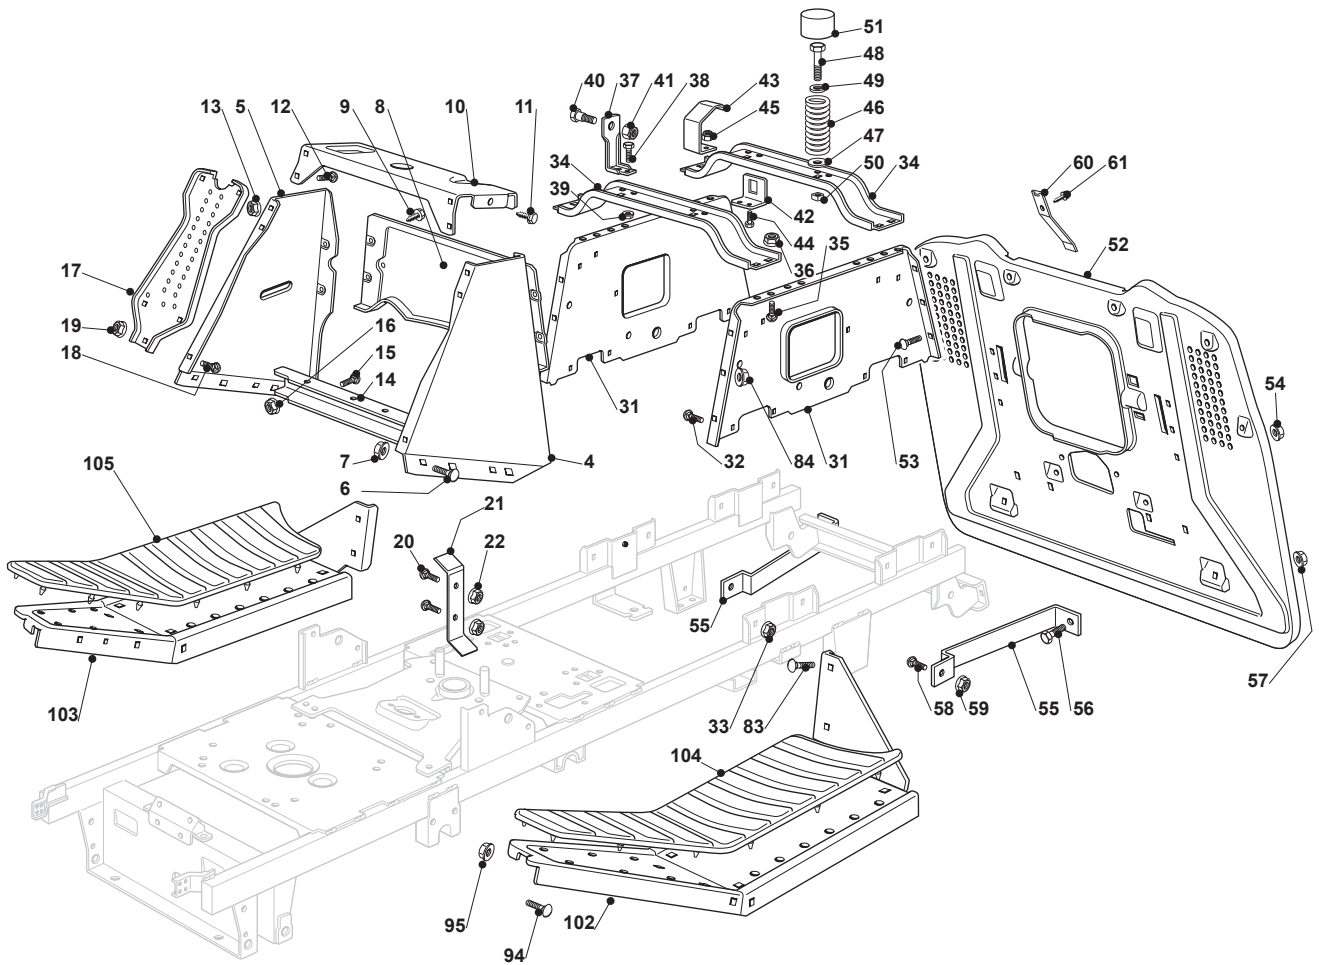

Utgåva Issue 6 - 2015		Kaross	Chassis		
Pos. Fig.	Antal Quantity	Art nr Part No	Benämning	Description	Anmärkning Notes
4	1	325785243/1	Panelfäste, vänster	Left Dashboard Support	
5	1	325785245/0	Panelstöd-hö	Right Dashboard Support	
6	4	112818690/0	Skruv	Screw	
7	4	112293201/0	Mutter	Nut	
8	1	382785151/2	Instrumentpanelhallare. bakre	Rear Dashboard Support	
9	4	112735110/0	Skruv	Screw	
10	1	325785255/0	Fäste	Central Dashboard Support	
11	2	112735110/0	Skruv	Screw	
12	4	112815200/0	Skruv	Screw	
13	4	112292102/0	Mutter	Nut	
14	1	325785241/0	Fäste	Support	
15	2	112815200/0	Skruv	Screw	
16	2	112292102/0	Mutter	Nut	
17	2	382785153/1	Panelfäste	Front Dashboard Support	
18	2	112815200/0	Skruv	Screw	
19	2	112292102/0	Mutter	Nut	
20	2	112793102/0	Skruv	Screw	
21	1	325785499/0	Support	Support	
22	2	112293201/0	Mutter	Nut	
31	2	325785249/1	Sitsfäste	Seat Support	
32	8	112815200/0	Skruv	Screw	
33	8	112292102/0	Mutter	Nut	
34	2	325785257/1	Sitsfäste	Seat Support	
35	8	112818690/0	Skruv	Screw	
36	8	112293201/0	Mutter	Nut	
37	2	325755039/0	Vinkelfäste	Bracket	
38	4	112792611/0	Skruv	Screw	
39	4	112293201/0	Mutter	Nut	
40	2	122524970/2	Stift	Fulcrum Pin	
41	3	112155010/0	Mutter	Nut	
42	1	325755043/0	Vinkelfäste	Bracket	
43	1	325430253/0	Fjäder	Spring	
44	2	112789000/0	Skruv	Screw	
45	2	112154330/0	Mutter	Nut	
46	2	125430257/1	Fjäder	Spring	
47	2	112523070/0	Bricka	Washer	
48	2	112760515/0	Skruv	Screw	
49	2	122671653/0	Bricka	Washer	
50	2	112360425/0	Mutter	Nut	
51	2	325122000/2	Fjäder	Spring	
52	1	382547041/1	Plat	Plate	
53	6	112792611/0	Skruv	Screw	
54	6	112293201/0	Mutter	Nut	
55	2	325650119/0	Förstärkning	Plate Stiffening	
56	2	112792611/0	Skruv	Screw	
57	2	112293201/0	Mutter	Nut	
58	2	112792611/0	Skruv	Screw	
59	2	112293201/0	Mutter	Nut	
60	1	125430276/0	Fjäder	Spring