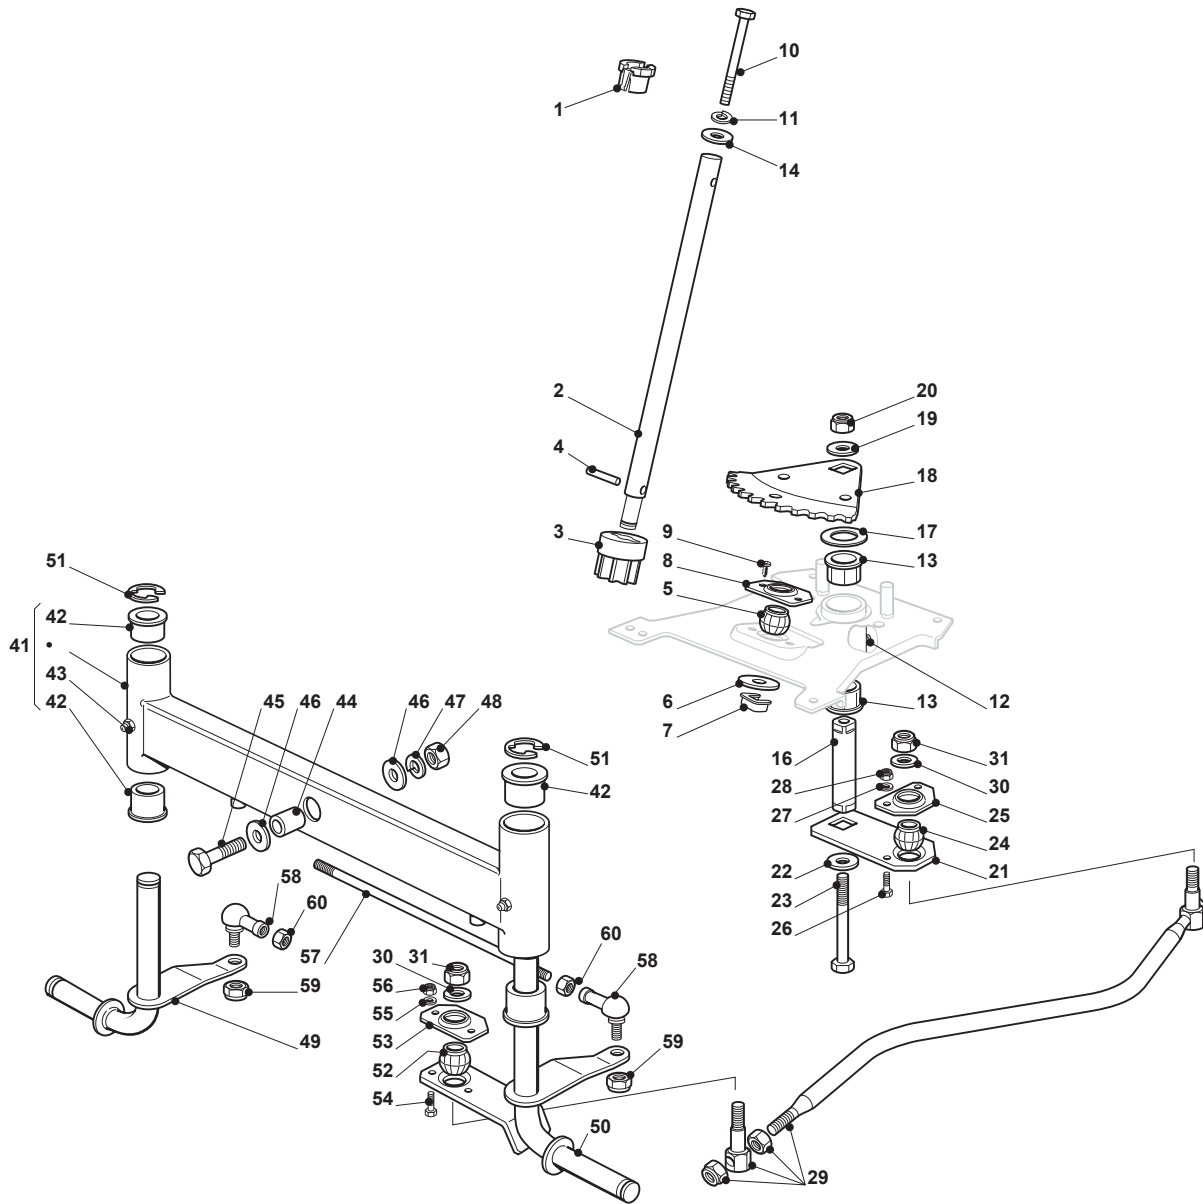

Utgåva Issue 3 - 2016		Styrning Steering			
Pos. Fig.	Antal Q.ty	Art nr Part No	Benämning	Description	Anmärkning Notes
1	1	325038004/0	Bussning	Bushing	
2	1	125520014/0	Rattstang	Steering Column	
3	1	127570050/0	Drev	Pinion	
4	1	112622650/0	Stift	Dowel pin	
5	1	325743000/0	Länk	Joint	
6	1	112521370/0	Bricka	Washer	
7	1	112436030/0	Plat	Plate	
8	1	325785213/1	Fäste	Support	
9	2	112729601/1	Skruv	Screw	
10	1	112691800/0	Skruv	Screw	
11	1	112583500/0	Lasbricka	Grower	
12	1	112379511/0	Smörjnippel	Grease Dispenser	
13	2	325040624/0	Bussning	Bushing	
14	1	112523060/0	Bricka	Washer	
16	1	125510092/0	Stift	Pin	
17	1	125670019/0	Bricka	Washer	
18	1	325735513/0	Styrstang	Steering Sector	
19	1	112523080/0	Bricka	Washer	
20	1	112155020/0	Mutter	Nut	
21	1	325318205/0	Reglage	Lever	
22	1	112523080/0	Bricka	Washer	
23	1	112794985/0	Skruv	Screw	
24	1	325743000/0	Länk	Joint	
25	1	325785213/1	Fäste	Support	
26	2	112791213/1	Skruv	Screw	
27	2	112521330/0	Bricka	Washer	
28	2	112154510/0	Mutter	Nut	
29	1	382000539/1	Styrstag Kpl	Steering Rod	
30	2	112523070/0	Bricka	Washer	
31	2	112155010/0	Mutter	Nut	
41	1	382034024/1	Framaxel Kpl 15"	Equalizer With Bush And Lubricator	
42	4	125034002/1	Bussning	Bushing	
43	2	112379511/0	Smörjnippel	Grease Dispenser	
44	1	125160016/0	Distans	Spacer	
45	1	112692695/0	Skruv	Screw	
46	2	112523100/0	Bricka	Washer	
47	1	112587100/0	Fj.Bricka 13X21X2.5	Grower	
48	1	112295300/0	Mutter	Nut	
49	1	382230363/0	Spindel Höger	Right Stub Axle	
50	1	382230365/0	Hjulspindel-vä	Left Stub Axle	
51	2	112001000/0	Lasring	Benzing Ring	
52	1	325743000/0	Länk	Joint	
53	1	325785213/1	Fäste	Support	
54	2	112791213/1	Skruv	Screw	
55	2	112521330/0	Bricka	Washer	
56	2	112154510/0	Mutter	Nut	
57	1	125840023/0	Paralellstag	Tie Rod	
58	2	122746609/0	Länk	Joint	
59	2	112156602/0	Mutter	Nut