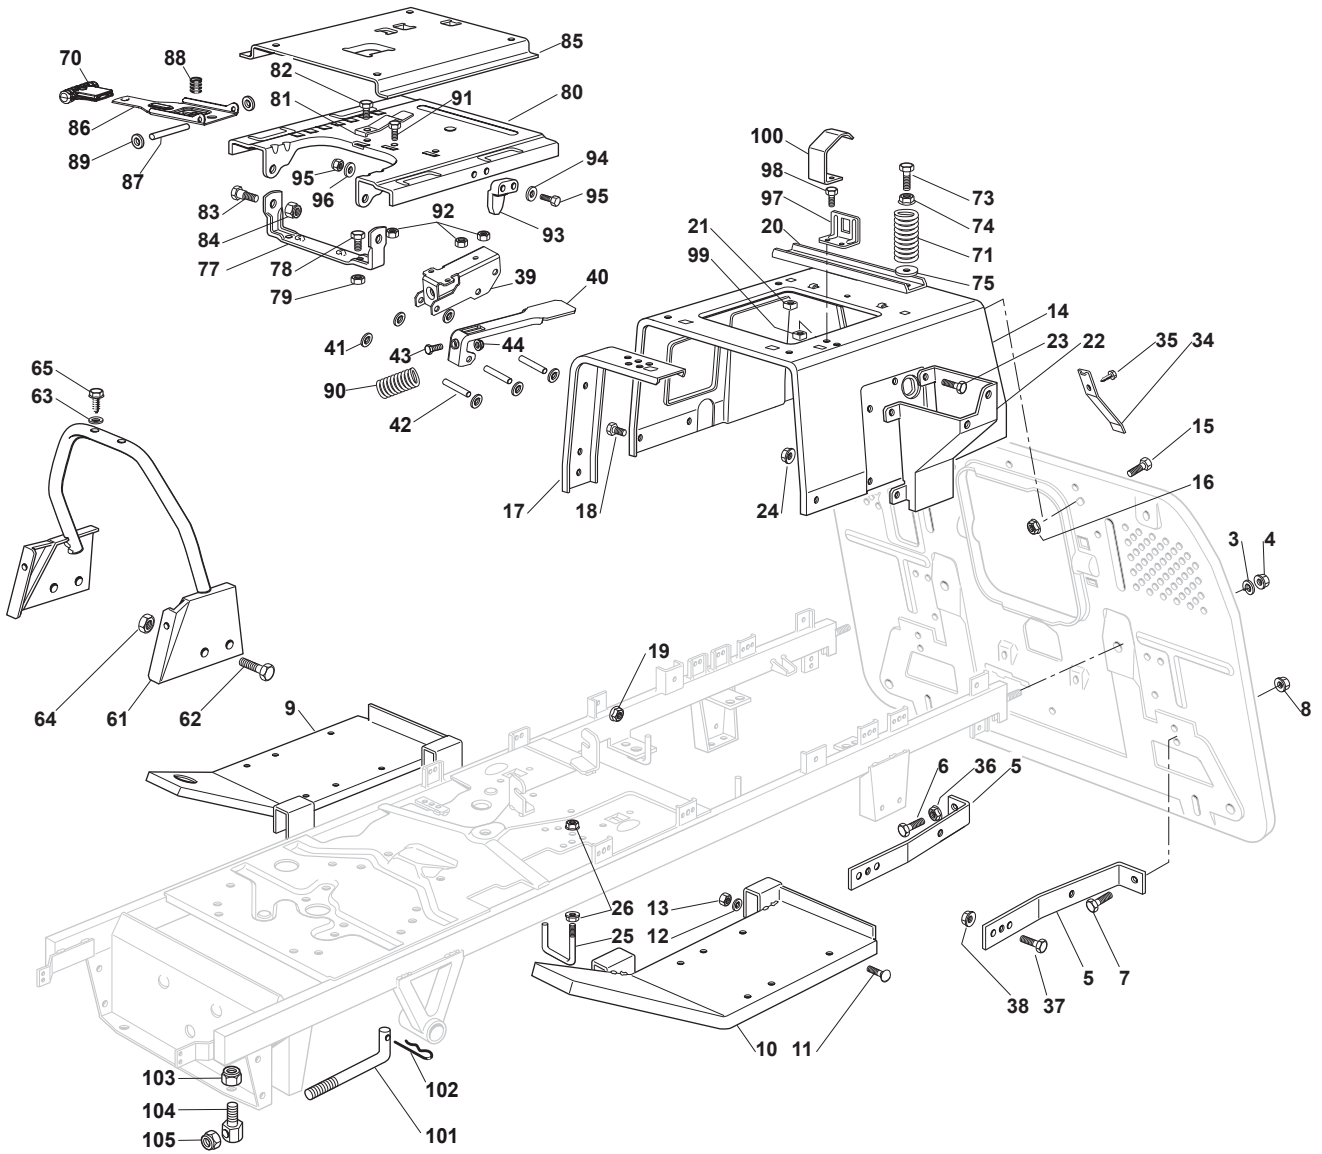

Utgåva Issue 3 - 2015		Kaross	Chassis		
Pos. Fig.	Antal Quantity	Art nr Part No	Benämning	Description	Anmärkning Notes
3	2	112585100/0	Bricka	Washer	
4	2	112295200/0	Mutter	Nut	
5	2	325774273/1	Förstärkningsstag	Stiffening	
6	1	112691100/0	Skruv	Screw	
7	3	112793102/0	Skruv	Screw	
8	4	112293201/0	Mutter	Nut	
9	1	382510041/2	Fotstegsstöd-hö	Right Footboard Support	
10	1	382510043/2	Fotstegsstöd-vä	Left Footboard Support	
11	4	112815245/0	Skruv	Screw	
12	4	112523040/0	Bricka	Washer	
13	4	112154510/0	Mutter	Nut	
14	1	325785133/5	Sitsfäste	Seat Support	
15	5	112791011/0	Skruv	Screw	
16	5	112292102/0	Mutter	Nut	
17	2	325650065/0	Förstärkning	Stiffening	
18	6	112791011/0	Skruv	Screw	
19	6	112292102/0	Mutter	Nut	
20	1	325650067/0	Förstärkning	Stiffening	
21	2	112360420/0	Mutter	Nut	
22	1	325785137/1	Fäste	Support	
23	4	112791011/0	Skruv	Screw	
24	4	112292102/0	Mutter	Nut	
25	1	125580019/0	Remstyrning	Belt Guide Peg	
26	2	112292102/0	Mutter	Nut	
34	1	125430238/1	Fjäder	Spring	
35	1	112731580/0	Skruv	Screw	
36	1	112293200/0	Mutter	Nut	
37	2	112793102/0	Skruv	Screw	
38	2	112293201/0	Mutter	Nut	
39	1	325774575/0	Fulcrum Klämma	Fulcrum Clamp	
40	1	325318327/0	Spak	Lever	
41	6	112604896/0	Starlock	Crown Fastener	
42	3	122517866/0	Stift	Pin	
43	1	112735661/0	Skruv	Screw	
44	1	112154510/0	Mutter	Nut	
61	1	382650045/0	Central Stiffening	Chassis	
62	4	112792611/0	Skruv	Screw	
63	2	112521330/0	Bricka	Washer	
64	4	112292102/0	Mutter	Nut	
65	2	112731350/0	Skruv	Screw	
70	1	322394505/0	Knopp	Knob	
71	2	125430205/1	Fjäder	Spring	
73	2	125943001/1	Skruv	Screw	
74	2	112293201/0	Mutter	Nut	
75	2	112523070/0	Bricka	Washer	
77	1	382774207/0	Fäste	Seat Clamp Support	
78	2	112792611/0	Skruv	Screw	
79	2	112293201/0	Mutter	Nut	
80	1	325785149/3	Sitsstöd	Fixed Seat Support