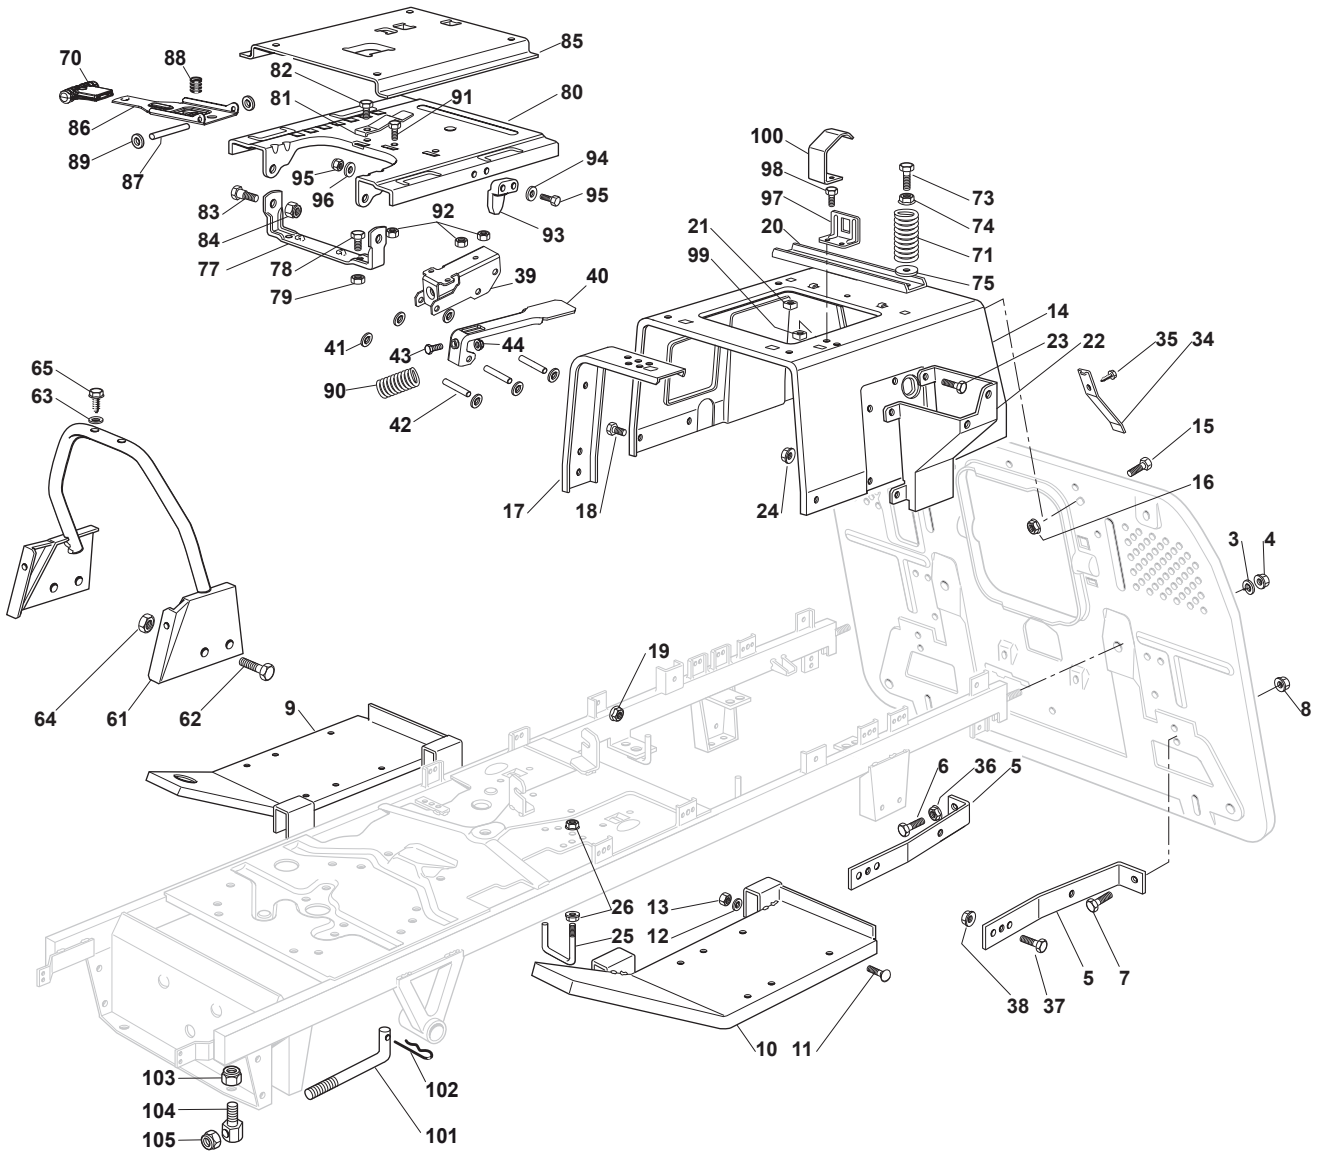

Utgåva Issue 3 - 2015		Kaross	Chassis		
Pos. Fig.	Antal Quantity	Art nr Part No	Benämning	Description	Anmärkning Notes
81	1	125430203/1	Fjäder	Spring	
82	1	112731580/0	Skruv	Screw	
83	2	122524970/2	Stift	Fulcrum Pin	
84	2	112155010/0	Mutter	Nut	
85	1	325785147/2	Sitsfäste	Seat Support	
86	1	325318303/0	Stopparm	Stop Lever	
87	1	125510000/0	Stift	Pin	
88	1	125430202/1	Fjäder	Spring	
89	2	112604897/0	Bricka	Elastic Washer	
90	1	125430285/0	Fjäder	Spring	
91	1	112789000/0	Skruv	Screw	
92	1	112154330/0	Mutter	Nut	
93	1	325060049/0	Kam	Seat Switch Cam	
94	2	112815050/0	Skruv	Screw	
95	4	112521320/0	Bricka	Washer	
96	2	112154330/0	Mutter	Nut	
97	1	325755025/1	Vinkelfäste	Bracket	
98	2	112735110/0	Skruv	Screw	
99	2	112437502/0	Plat	Plate	
100	1	325430255/0	Fjäder	Spring	
101	2	125510119/0	Stag	Tie Rod	
102	2	124487997/0	Lasnal	Cotter Pin	
103	2	125510040/1	Stift	Pin	
104	2	112155000/0	Mutter	Nut	
105	2	112155000/0	Mutter	Nut