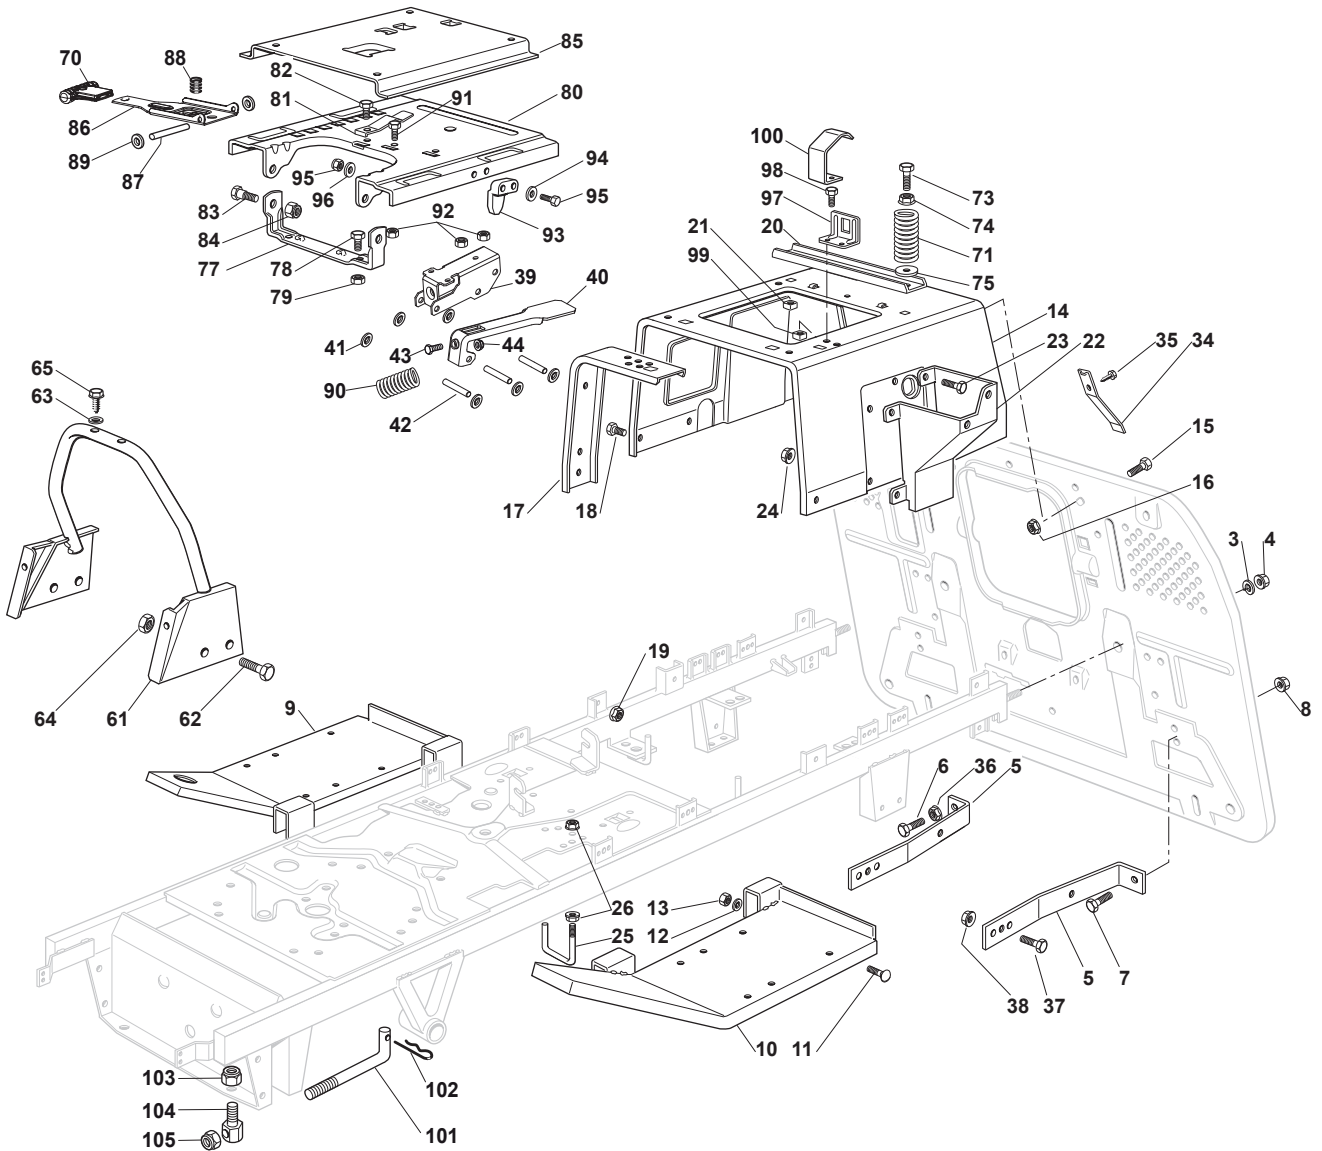

Utgåva Issue 3 - 2015		Kaross	Chassis		
Pos. Fig.	Antal Quantity	Art nr Part No	Benämning	Description	Anmärkning Notes
3	2	112585100/0	Bricka	Washer	
4	2	112295200/0	Mutter	Nut	
5	2	325774273/1	Förstärkningsstag	Stiffening	
6	1	112691100/0	Skruv	Screw	
7	3	112793102/0	Skruv	Screw	
8	4	112293201/0	Mutter	Nut	
9	1	382510041/2	Fotstegsstöd-hö	Right Footboard Support	
10	1	382510043/2	Fotstegsstöd-vä	Left Footboard Support	
11	4	112815245/0	Skruv	Screw	
12	4	112523040/0	Bricka	Washer	
13	4	112154510/0	Mutter	Nut	
14	1	325785133/5	Sitsfäste	Seat Support	
15	5	112791011/0	Skruv	Screw	
16	5	112292102/0	Mutter	Nut	
17	2	325650065/0	Förstärkning	Stiffening	
18	6	112791011/0	Skruv	Screw	
19	6	112292102/0	Mutter	Nut	
20	1	325650067/0	Förstärkning	Stiffening	
21	2	112360420/0	Mutter	Nut	
22	1	325785137/1	Fäste	Support	
23	4	112791011/0	Skruv	Screw	
24	4	112292102/0	Mutter	Nut	
25	1	125580019/0	Remstyrning	Belt Guide Peg	
26	2	112292102/0	Mutter	Nut	
34	1	125430238/1	Fjäder	Spring	
35	1	112731580/0	Skruv	Screw	
36	1	112293200/0	Mutter	Nut	
37	2	112793102/0	Skruv	Screw	
38	2	112293201/0	Mutter	Nut	
39	1	325774575/0	Fulcrum Klämma	Fulcrum Clamp	
40	1	325318327/0	Spak	Lever	
41	6	112604896/0	Starlock	Crown Fastener	
42	3	122517866/0	Stift	Pin	
43	1	112735661/0	Skruv	Screw	
44	1	112154510/0	Mutter	Nut	
61	1	382650045/0	Central Stiffening	Chassis	
62	4	112792611/0	Skruv	Screw	
63	2	112521330/0	Bricka	Washer	
64	4	112292102/0	Mutter	Nut	
65	2	112731350/0	Skruv	Screw	
70	1	322394505/0	Knopp	Knob	
71	2	125430257/1	Fjäder	Spring	
73	2	125943001/1	Skruv	Screw	
74	2	112293201/0	Mutter	Nut	
75	2	112523070/0	Bricka	Washer	
77	1	382774207/0	Fäste	Seat Clamp Support	
78	2	112792611/0	Skruv	Screw	
79	2	112293201/0	Mutter	Nut	
80	1	325785149/3	Sitsstöd	Fixed Seat Support