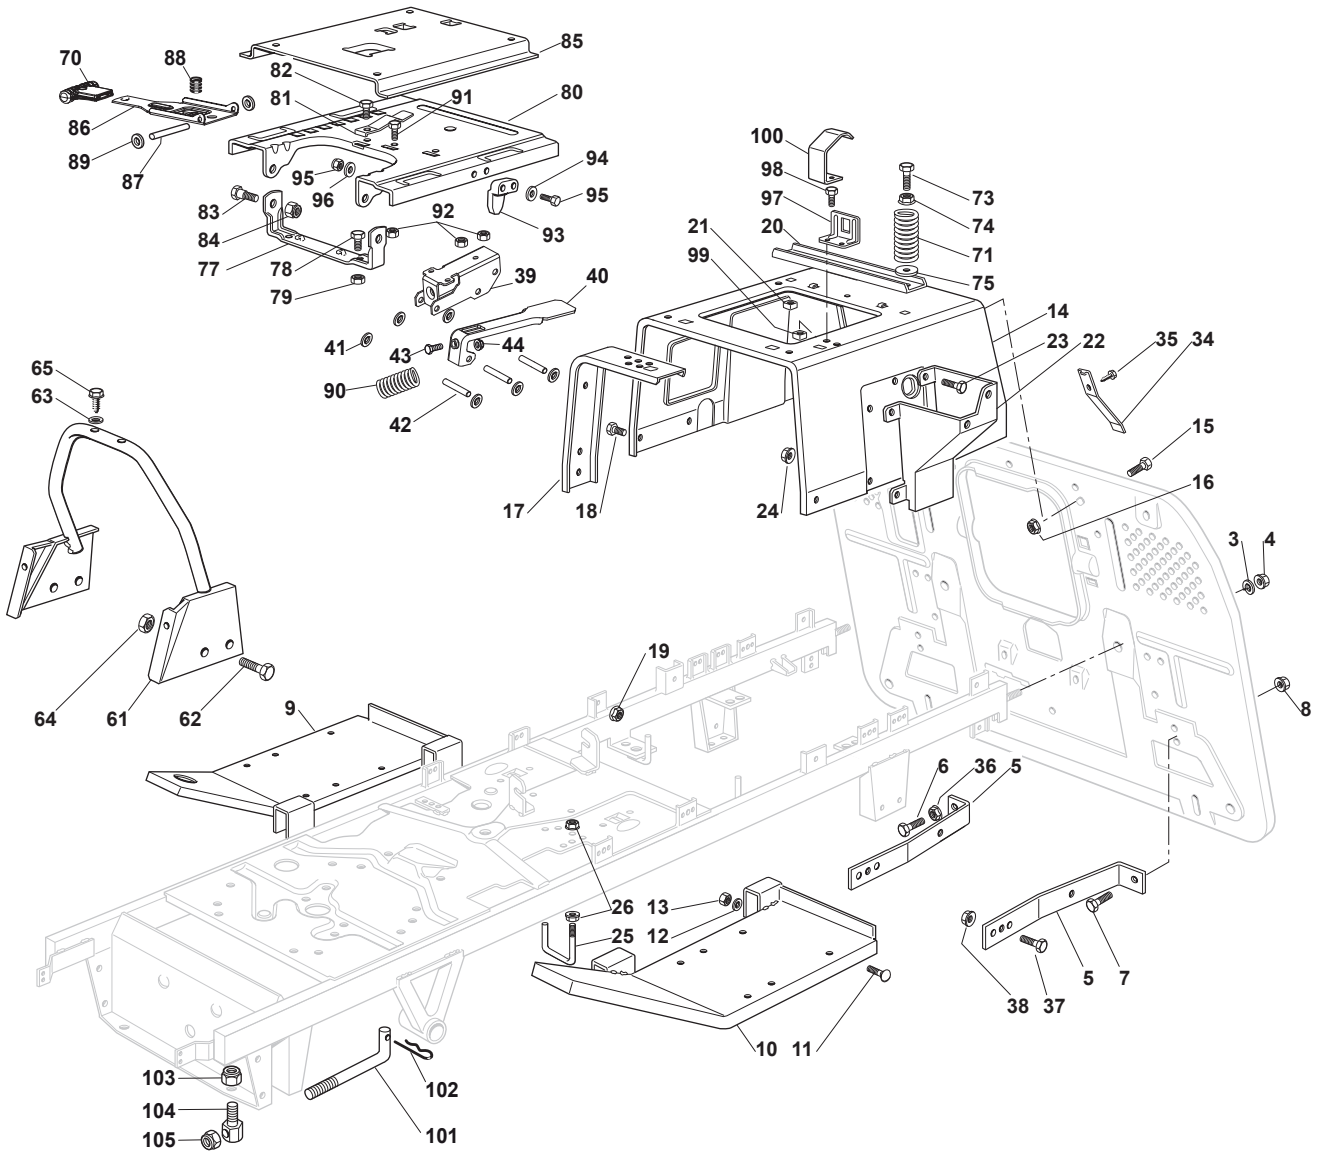

Utgåva Issue 3 - 2015		Kaross Chassis			
Pos. Fig.	Antal Quantity	Art nr Part No	Benämning	Description	Anmärkning Notes
81	1	125430203/1	Fjäder	Spring	
82	1	112731580/0	Skruv	Screw	
83	2	122524970/2	Stift	Fulcrum Pin	
84	2	112155010/0	Mutter	Nut	
85	1	325785147/2	Sitsfäste	Seat Support	
86	1	325318303/0	Stopparm	Stop Lever	
87	1	125510000/0	Stift	Pin	
88	1	125430202/1	Fjäder	Spring	
89	2	112604897/0	Bricka	Elastic Washer	
90	1	125430285/0	Fjäder	Spring	
91	1	112789000/0	Skruv	Screw	
92	1	112154330/0	Mutter	Nut	
93	1	325060049/0	Kam	Seat Switch Cam	
94	2	112815050/0	Skruv	Screw	
95	4	112521320/0	Bricka	Washer	
96	2	112154330/0	Mutter	Nut	
97	1	325755025/1	Vinkelfäste	Bracket	
98	2	112735110/0	Skruv	Screw	
99	2	112437502/0	Plat	Plate	
100	1	325430255/0	Fjäder	Spring	
101	2	125510119/0	Stag	Tie Rod	
102	2	124487997/0	Lasnal	Cotter Pin	
103	2	125510040/1	Stift	Pin	
104	2	112155000/0	Mutter	Nut	
105	2	112155000/0	Mutter	Nut