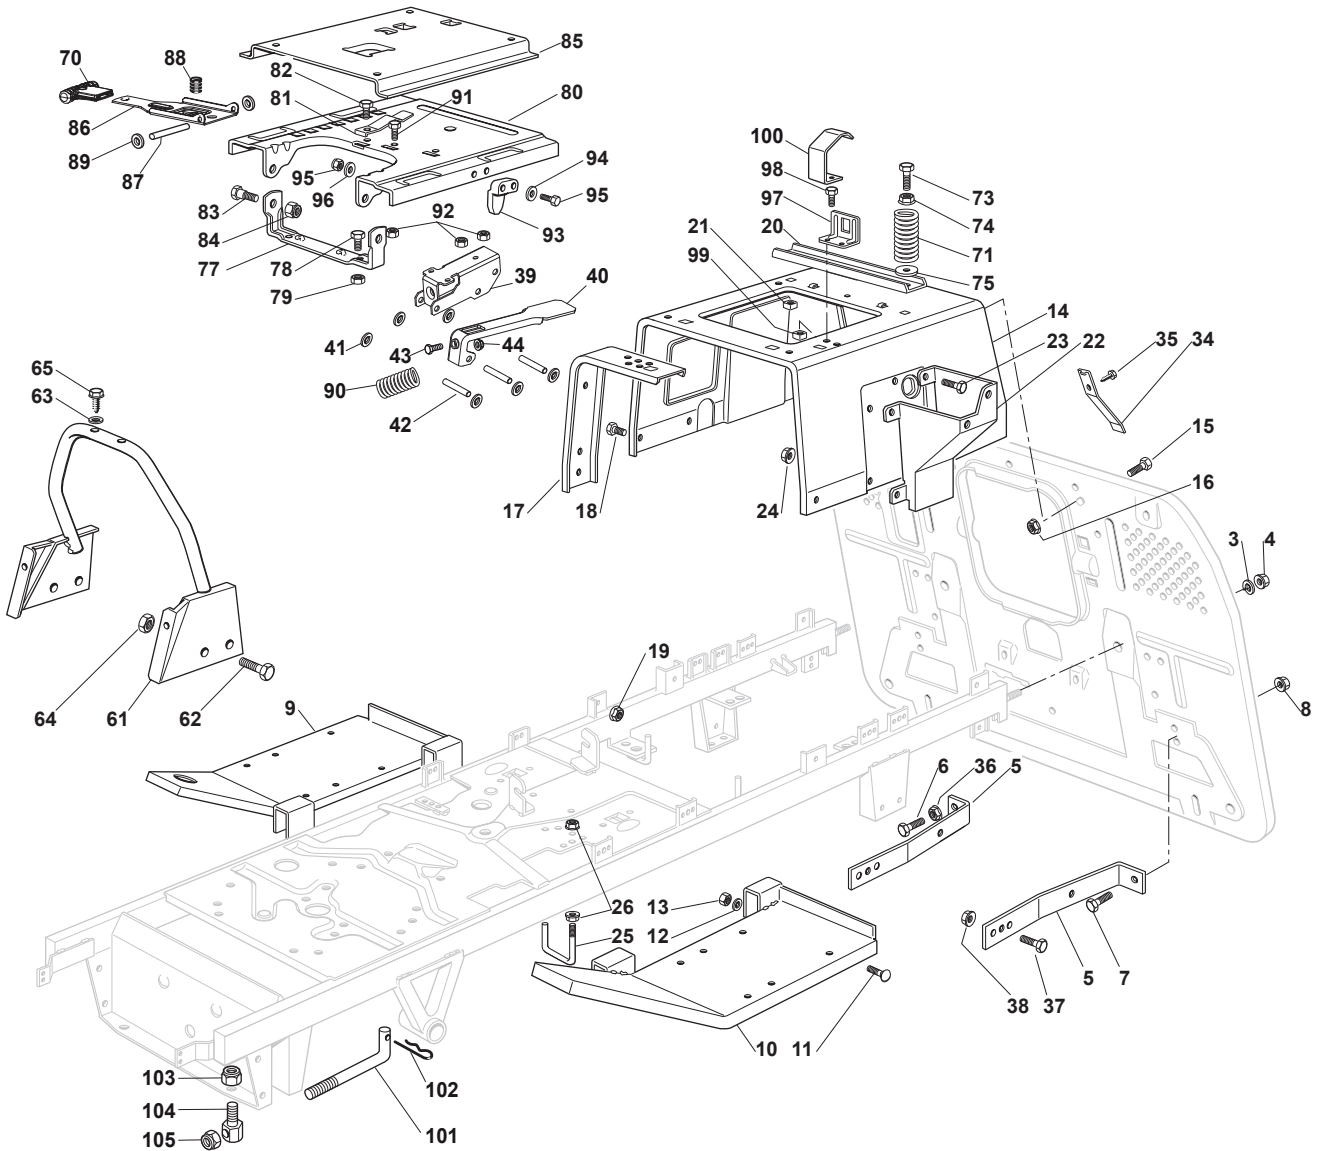

Utgåva Issue 3 - 2015		Kaross Chassis			
Pos. Fig.	Antal Quantity	Art nr Part No	Benämning	Description	Anmärkning Notes
81	1	125430203/1	Fjäder	Spring	
82	1	112731580/0	Skruv	Screw	
83	2	122524970/2	Stift	Fulcrum Pin	
84	2	112155010/0	Mutter	Nut	
85	1	325785147/2	Sitsfäste	Seat Support	
86	1	325318303/0	Stopparm	Stop Lever	
87	1	125510000/0	Stift	Pin	
88	1	125430202/1	Fjäder	Spring	
89	2	112604897/0	Bricka	Elastic Washer	
90	1	125430285/0	Fjäder	Spring	
91	1	112789000/0	Skruv	Screw	
92	1	112154330/0	Mutter	Nut	
93	1	325060049/0	Kam	Seat Switch Cam	
94	2	112815050/0	Skruv	Screw	
95	4	112521320/0	Bricka	Washer	
96	2	112154330/0	Mutter	Nut	
97	1	325755025/1	Vinkelfäste	Bracket	
98	2	112735110/0	Skruv	Screw	
99	2	112437502/0	Plat	Plate	
100	1	325430255/0	Fjäder	Spring	
101	2	125510119/0	Stag	Tie Rod	
102	2	124487997/0	Lasnal	Cotter Pin	
103	2	125510040/1	Stift	Pin	
104	2	112155000/0	Mutter	Nut	
105	2	112155000/0	Mutter	Nut