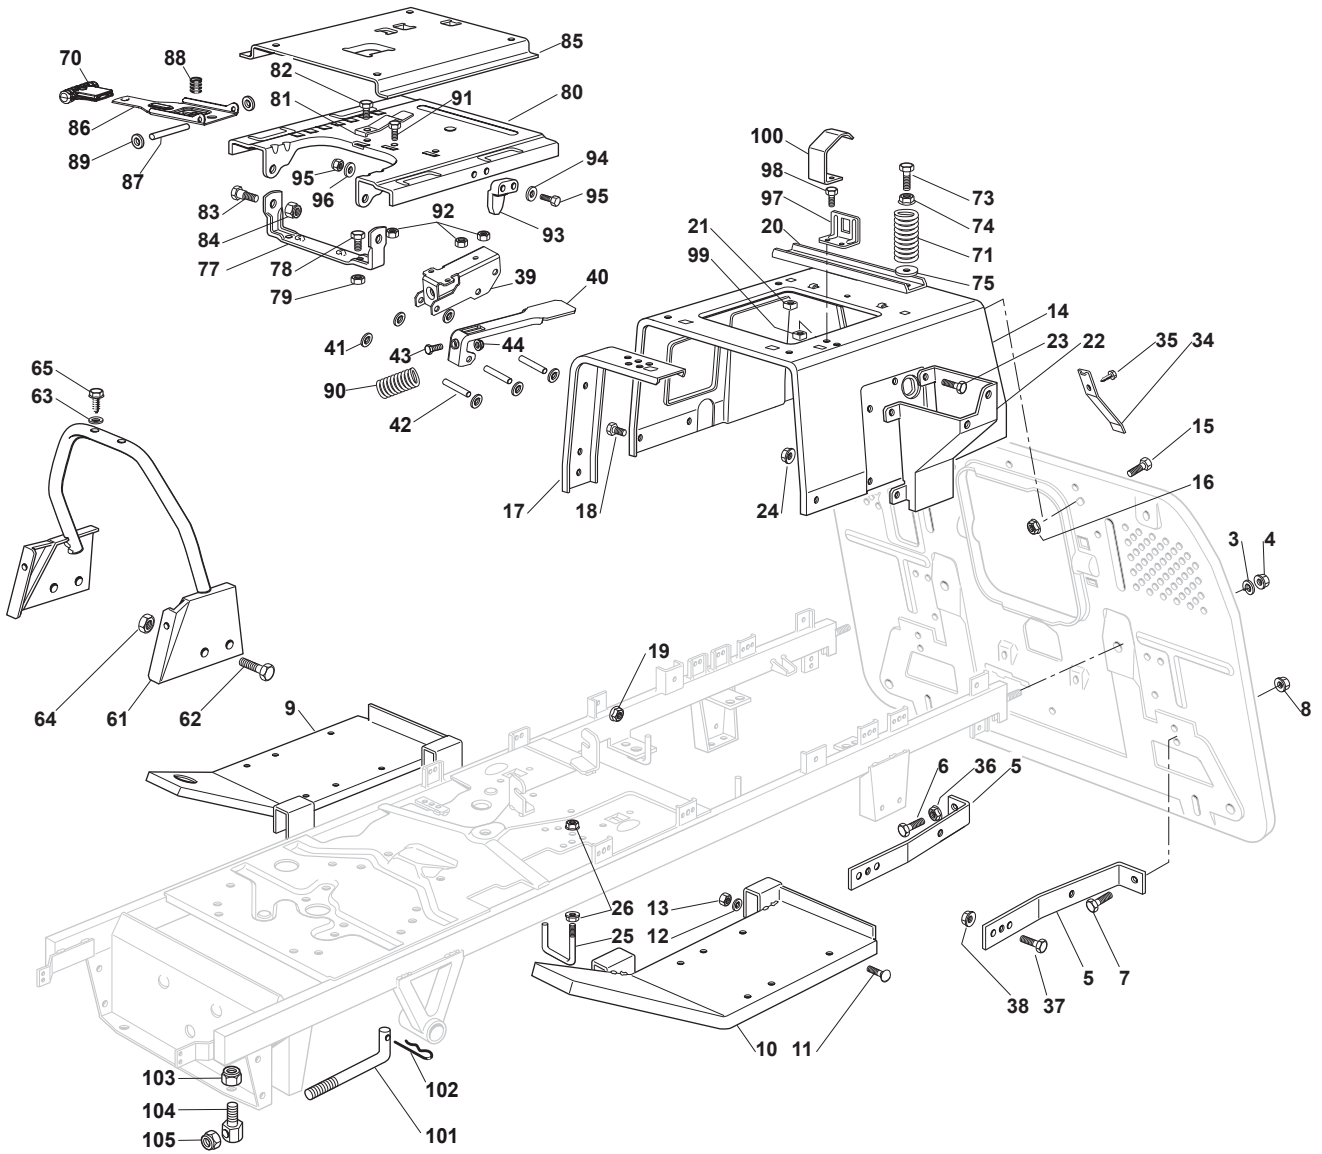

Utgåva Issue 3 - 2015		Kaross	Chassis		
Pos. Fig.	Antal Quantity	Art nr Part No	Benämning	Description	Anmärkning Notes
3	2	112585100/0	Bricka	Washer	
4	2	112295200/0	Mutter	Nut	
5	2	325774273/1	Förstärkningsstag	Stiffening	
6	1	112691100/0	Skruv	Screw	
7	3	112793102/0	Skruv	Screw	
8	4	112293201/0	Mutter	Nut	
9	1	382510041/2	Fotstegsstöd-hö	Right Footboard Support	
10	1	382510043/2	Fotstegsstöd-vä	Left Footboard Support	
11	4	112815245/0	Skruv	Screw	
12	4	112523040/0	Bricka	Washer	
13	4	112154510/0	Mutter	Nut	
14	1	325785133/5	Sitsfäste	Seat Support	
15	5	112791011/0	Skruv	Screw	
16	5	112292102/0	Mutter	Nut	
17	2	325650065/0	Förstärkning	Stiffening	
18	6	112791011/0	Skruv	Screw	
19	6	112292102/0	Mutter	Nut	
20	1	325650067/0	Förstärkning	Stiffening	
21	2	112360420/0	Mutter	Nut	
22	1	325785137/1	Fäste	Support	
23	4	112791011/0	Skruv	Screw	
24	4	112292102/0	Mutter	Nut	
25	1	125580019/0	Remstyrning	Belt Guide Peg	
26	2	112292102/0	Mutter	Nut	
34	1	125430238/1	Fjäder	Spring	
35	1	112731580/0	Skruv	Screw	
36	1	112293200/0	Mutter	Nut	
37	2	112793102/0	Skruv	Screw	
38	2	112293201/0	Mutter	Nut	
39	1	325774575/0	Fulcrum Klämma	Fulcrum Clamp	
40	1	325318327/0	Spak	Lever	
41	6	112604896/0	Starlock	Crown Fastener	
42	3	122517866/0	Stift	Pin	
43	1	112735661/0	Skruv	Screw	
44	1	112154510/0	Mutter	Nut	
61	1	382650045/0	Central Stiffening	Chassis	
62	4	112792611/0	Skruv	Screw	
63	2	112521330/0	Bricka	Washer	
64	4	112292102/0	Mutter	Nut	
65	2	112731350/0	Skruv	Screw	
70	1	322394505/0	Knopp	Knob	
71	2	125430257/1	Fjäder	Spring	
73	2	125943001/1	Skruv	Screw	
74	2	112293201/0	Mutter	Nut	
75	2	112523070/0	Bricka	Washer	
77	1	382774207/0	Fäste	Seat Clamp Support	
78	2	112792611/0	Skruv	Screw	
79	2	112293201/0	Mutter	Nut	
80	1	325785149/3	Sitsstöd	Fixed Seat Support