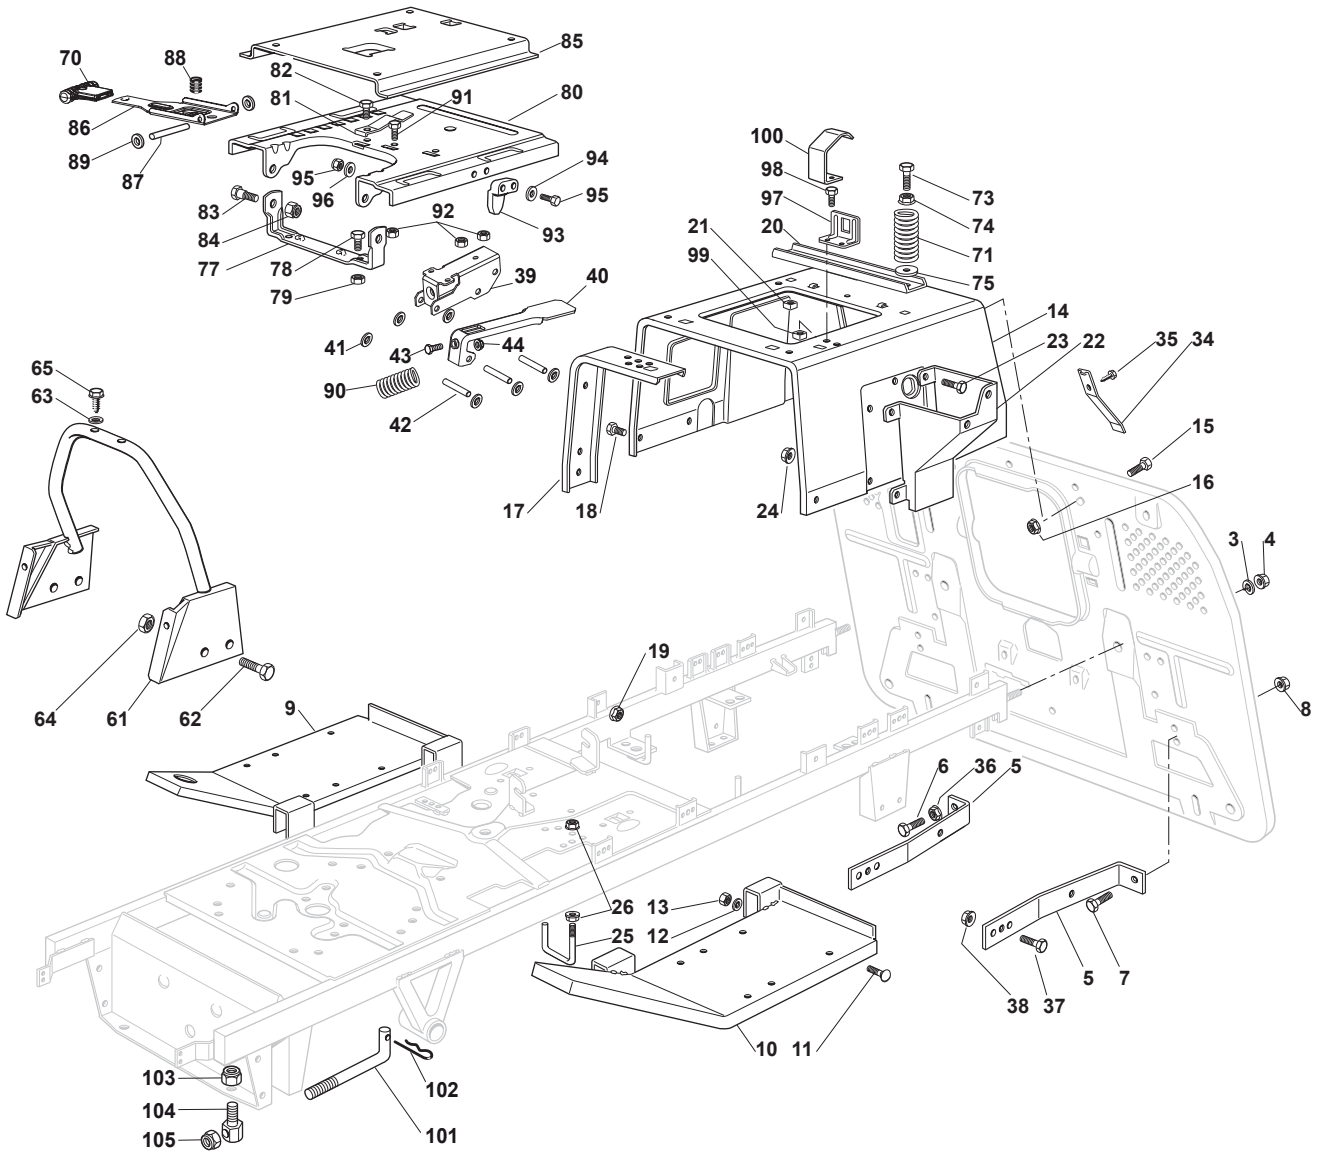

Utgåva Issue 3 - 2016		Kaross Chassis			
Pos. Fig.	Antal Q.ty	Art nr Part No	Benämning	Description	Anmärkning Notes
81	1	125430203/1	Fjäder	Spring	
82	1	112731580/0	Skruv	Screw	
83	2	122524970/2	Stift	Fulcrum Pin	
84	2	112155010/0	Mutter	Nut	
85	1	325785147/2	Sitsfäste	Seat Support	
86	1	325318303/0	Stopparm	Stop Lever	
87	1	125510000/0	Stift	Pin	
88	1	125430202/1	Fjäder	Spring	
89	2	112604897/0	Bricka	Elastic Washer	
90	1	125430285/0	Fjäder	Spring	
91	1	112789000/0	Skruv	Screw	
92	1	112154330/0	Mutter	Nut	
93	1	325060049/0	Kam	Seat Switch Cam	
94	2	112815050/0	Skruv	Screw	
95	4	112521320/0	Bricka	Washer	
96	2	112154330/0	Mutter	Nut	
97	1	325755025/1	Vinkelfäste	Bracket	
98	2	112735110/0	Skruv	Screw	
99	2	112437502/0	Plat	Plate	
100	1	325430255/0	Fjäder	Spring	
101	2	125510119/0	Stag	Tie Rod	
102	2	124487997/0	Lasnal	Cotter Pin	
103	2	125510040/1	Stift	Pin	
104	2	112155000/0	Mutter	Nut	
105	2	112155000/0	Mutter	Nut