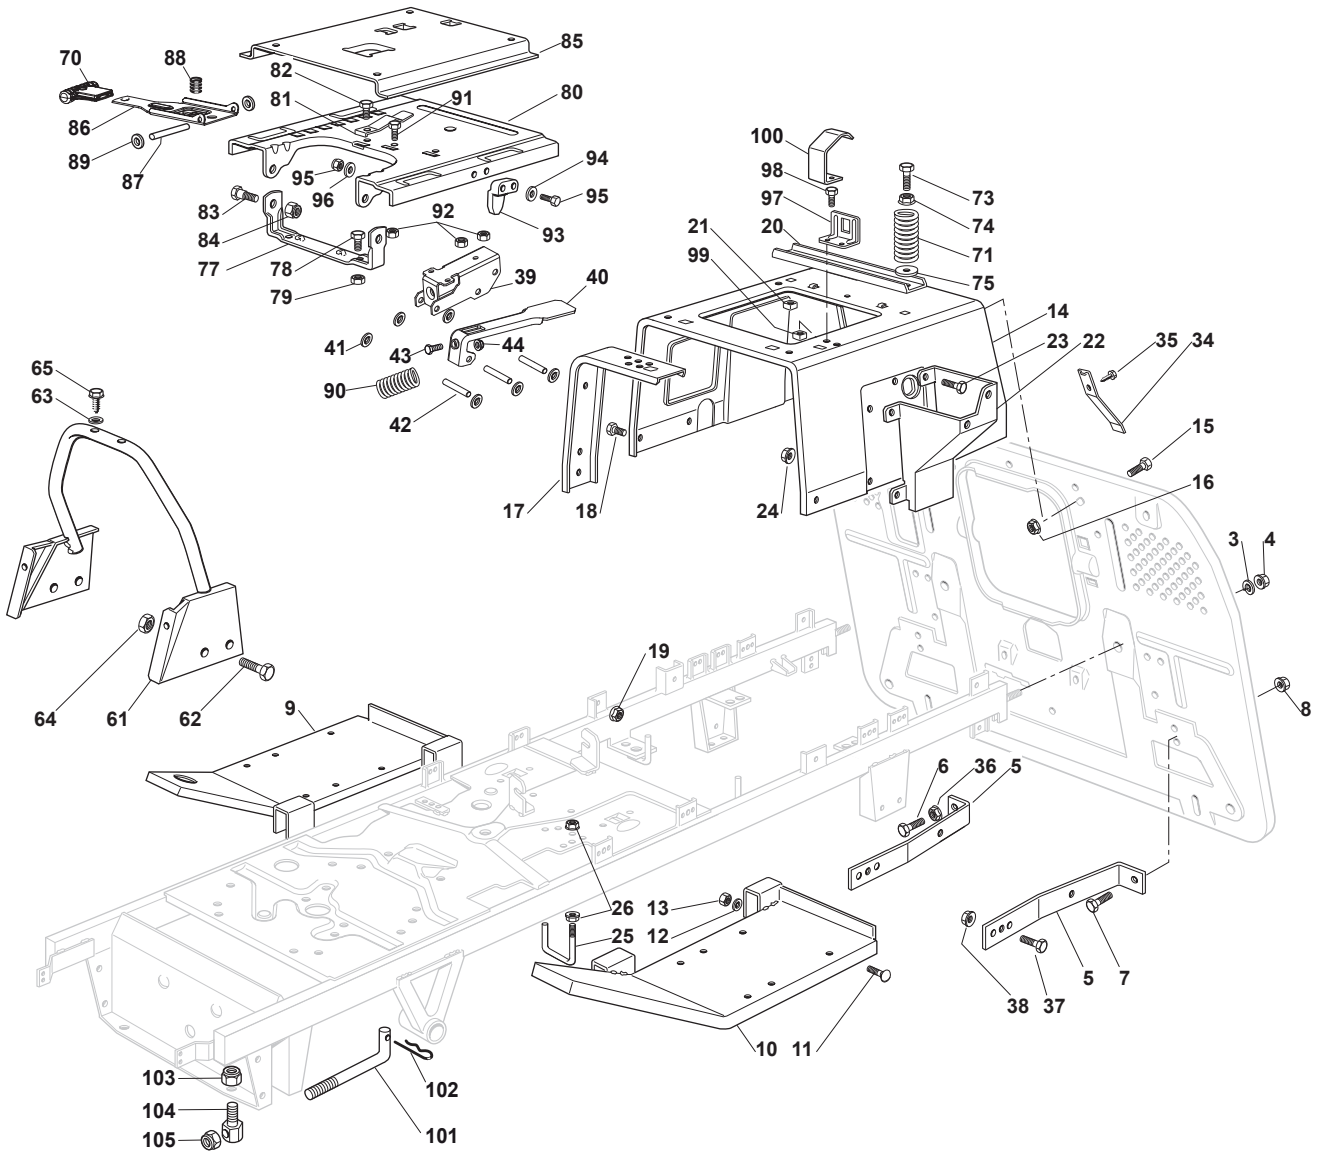

Utgåva Issue 3 - 2016		Kaross	Chassis		
Pos. Fig.	Antal Q.ty	Art nr Part No	Benämning	Description	Anmärkning Notes
3	2	112585100/0	Bricka	Washer	
4	2	112295200/0	Mutter	Nut	
5	2	325774273/1	Förstärkningsstag	Stiffening	
6	1	112691100/0	Skruv	Screw	
7	3	112793102/0	Skruv	Screw	
8	4	112293201/0	Mutter	Nut	
9	1	382510041/2	Fotstegsstöd-hö	Right Footboard Support	
10	1	382510043/2	Fotstegsstöd-vä	Left Footboard Support	
11	4	112815245/0	Skruv	Screw	
12	4	112523040/0	Bricka	Washer	
13	4	112154510/0	Mutter	Nut	
14	1	325785133/5	Sitsfäste	Seat Support	
15	5	112791011/0	Skruv	Screw	
16	5	112292102/0	Mutter	Nut	
17	2	325650065/0	Förstärkning	Stiffening	
18	6	112791011/0	Skruv	Screw	
19	6	112292102/0	Mutter	Nut	
20	1	325650067/0	Förstärkning	Stiffening	
21	2	112360420/0	Mutter	Nut	
22	1	325785137/1	Fäste	Support	
23	4	112791011/0	Skruv	Screw	
24	4	112292102/0	Mutter	Nut	
25	1	125580019/0	Remstyrning	Belt Guide Peg	
26	2	112292102/0	Mutter	Nut	
34	1	125430238/1	Fjäder	Spring	
35	1	112731580/0	Skruv	Screw	
36	1	112293200/0	Mutter	Nut	
37	2	112793102/0	Skruv	Screw	
38	2	112293201/0	Mutter	Nut	
39	1	325774575/0	Fulcrum Klämma	Fulcrum Clamp	
40	1	325318327/0	Spak	Lever	
41	6	112604896/0	Starlock P6493 6	Crown Fastener	
42	3	122517866/0	Stift	Pin	
43	1	112735661/0	Skruv	Screw	
44	1	112154510/0	Mutter	Nut	
61	1	382650045/0	Central Stiffening	Chassis	
62	4	112792611/0	Skruv	Screw	
63	2	112521330/0	Bricka	Washer	
64	4	112292102/0	Mutter	Nut	
65	2	112731350/0	Skruv	Screw	
70	1	322394505/0	Knopp	Knob	
71	2	125430205/1	Fjäder	Spring	
73	2	125943001/1	Skruv	Screw	
74	2	112293201/0	Mutter	Nut	
75	2	112523070/0	Bricka	Washer	
77	1	382774207/0	Fäste	Seat Clamp Support	
78	2	112792611/0	Skruv	Screw	
79	2	112293201/0	Mutter	Nut	
80	1	325785149/3	Sitsstöd	Fixed Seat Support