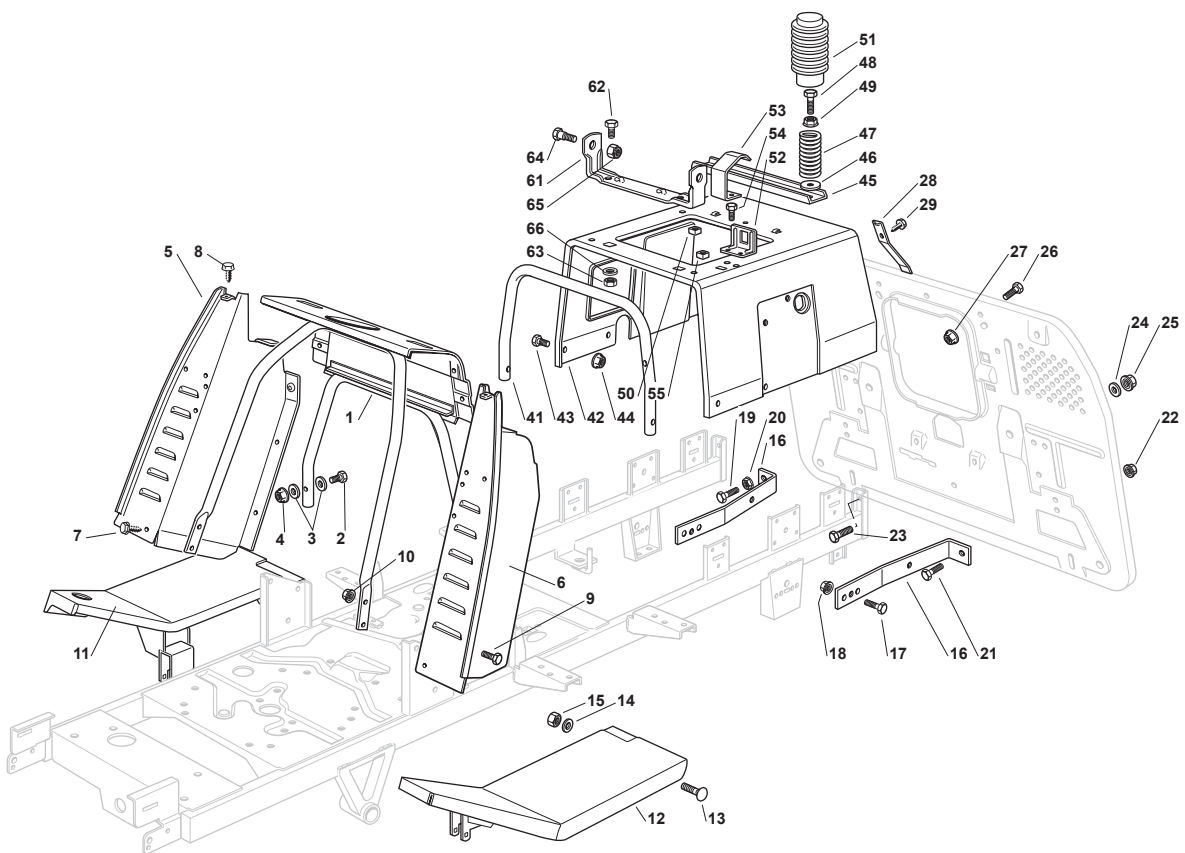

Utgåva Issue 3 - 2015		Kaross	Chassis		
Pos. Fig.	Antal Quantity	Art nr Part No	Benämning	Description	Anmärkning Notes
1	1	382785247/1	Panelfäste kpl	Stiffening	
2	2	112674550/0	Skruv	Screw	
3	4	112523040/0	Bricka	Washer	
4	2	112292102/0	Mutter	Nut	
5	1	382785022/9	Panelstöd-hö	Right Dashboard Support	
6	1	382785021/8	Panelfäste, vänster	Left Dashboard Support	
7	2	112735110/0	Skruv	Screw	
8	2	112735110/0	Skruv	Screw	
9	6	112791400/0	Skruv	Screw	
10	6	112292102/0	Mutter	Nut	
11	1	325500046/0	Höger Fotstöd (Plastic)	Right Footboard	
12	1	325500047/0	VänsterFotstöd (Plastic)	Left Footboard	
13	4	112728689/0	Skruv	Screw	
14	4	112523040/0	Bricka	Washer	
15	4	112523030/0	Bricka	Washer	
16	2	325774273/1	Förstärkningsstag	Stiffening	
17	2	112793102/0	Skruv	Screw	
18	2	112293201/0	Mutter	Nut	
19	1	112691100/0	Skruv	Screw	
20	1	112293200/0	Mutter	Nut	
21	1	112792611/0	Skruv	Screw	
22	2	112293201/0	Mutter	Nut	
23	2	112794300/0	Skruv	Screw	
24	2	112521360/0	Bricka	Washer	
25	2	112156602/0	Mutter	Nut	
26	5	112791011/0	Skruv	Screw	
27	5	112292102/0	Mutter	Nut	
28	1	125430238/1	Fjäder	Spring	
29	1	112731580/0	Skruv	Screw	
41	1	325869085/0	Förstärkning	Stiffening	
42	1	325785133/5	Sitsfäste	Seat Support	
43	8	112791011/0	Skruv	Screw	
44	8	112292102/0	Mutter	Nut	
45	1	325650067/0	Förstärkning	Stiffening	
46	2	112523070/0	Bricka	Washer	
47	2	125430205/1	Fjäder	Spring	
48	2	125943001/1	Skruv	Screw	
49	2	112293201/0	Mutter	Nut	
50	2	112360420/0	Mutter	Nut	
51	2	325737002/0	Huv	Hood	
52	1	325755025/2	Vinkelfäste	Bracket	
53	1	325430255/0	Fjäder	Spring	
54	2	112735110/0	Skruv	Screw	
55	2	112437502/0	Plat	Plate	
61	1	382774207/0	Fäste	Seat Clamp Support	
62	2	112691115/0	Skruv	Screw	
63	2	112155000/0	Mutter	Nut	
64	2	122524970/2	Stift	Fulcrum Pin	
65	2	112155010/0	Mutter	Nut