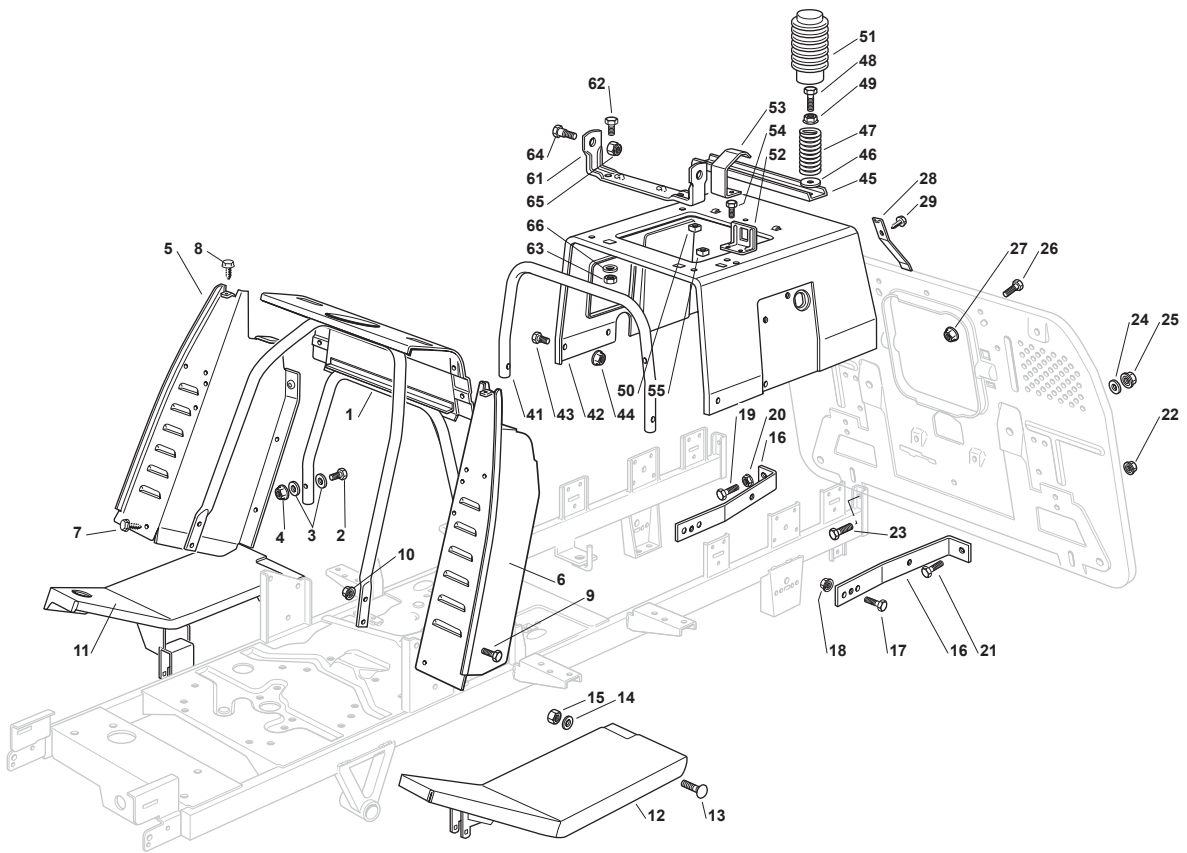

Utgåva Issue 3 - 2015		Kaross	Chassis		
Pos. Fig.	Antal Quantity	Art nr Part No	Benämning	Description	Anmärkning Notes
1	1	382785247/1	Panelfäste kpl	Stiffening	
2	2	112674550/0	Skruv	Screw	
3	4	112523040/0	Bricka	Washer	
4	2	112292102/0	Mutter	Nut	
5	1	382785022/9	Panelstöd-hö	Right Dashboard Support	
6	1	382785021/8	Panelfäste, vänster	Left Dashboard Support	
7	2	112735110/0	Skruv	Screw	
8	2	112735110/0	Skruv	Screw	
9	6	112791400/0	Skruv	Screw	
10	6	112292102/0	Mutter	Nut	
11	1	325500046/0	Höger Fotstöd (Plastic)	Right Footboard	
12	1	325500047/0	VänsterFotstöd (Plastic)	Left Footboard	
13	4	112728689/0	Skruv	Screw	
14	4	112523040/0	Bricka	Washer	
15	4	112523030/0	Bricka	Washer	
16	2	325774273/1	Förstärkningsstag	Stiffening	
17	2	112793102/0	Skruv	Screw	
18	2	112293201/0	Mutter	Nut	
19	1	112691100/0	Skruv	Screw	
20	1	112293200/0	Mutter	Nut	
21	1	112792611/0	Skruv	Screw	
22	2	112293201/0	Mutter	Nut	
23	2	112794300/0	Skruv	Screw	
24	2	112521360/0	Bricka	Washer	
25	2	112156602/0	Mutter	Nut	
26	5	112791011/0	Skruv	Screw	
27	5	112292102/0	Mutter	Nut	
28	1	125430238/1	Fjäder	Spring	
29	1	112731580/0	Skruv	Screw	
41	1	325869085/0	Förstärkning	Stiffening	
42	1	325785133/5	Sitsfäste	Seat Support	
43	8	112791011/0	Skruv	Screw	
44	8	112292102/0	Mutter	Nut	
45	1	325650067/0	Förstärkning	Stiffening	
46	2	112523070/0	Bricka	Washer	
47	2	125430205/1	Fjäder	Spring	
48	2	125943001/1	Skruv	Screw	
49	2	112293201/0	Mutter	Nut	
50	2	112360420/0	Mutter	Nut	
51	2	325737002/0	Huv	Hood	
52	1	325755025/2	Vinkelfäste	Bracket	
53	1	325430255/0	Fjäder	Spring	
54	2	112735110/0	Skruv	Screw	
55	2	112437502/0	Plat	Plate	
61	1	382774207/0	Fäste	Seat Clamp Support	
62	2	112691115/0	Skruv	Screw	
63	2	112155000/0	Mutter	Nut	
64	2	122524970/2	Stift	Fulcrum Pin	
65	2	112155010/0	Mutter	Nut