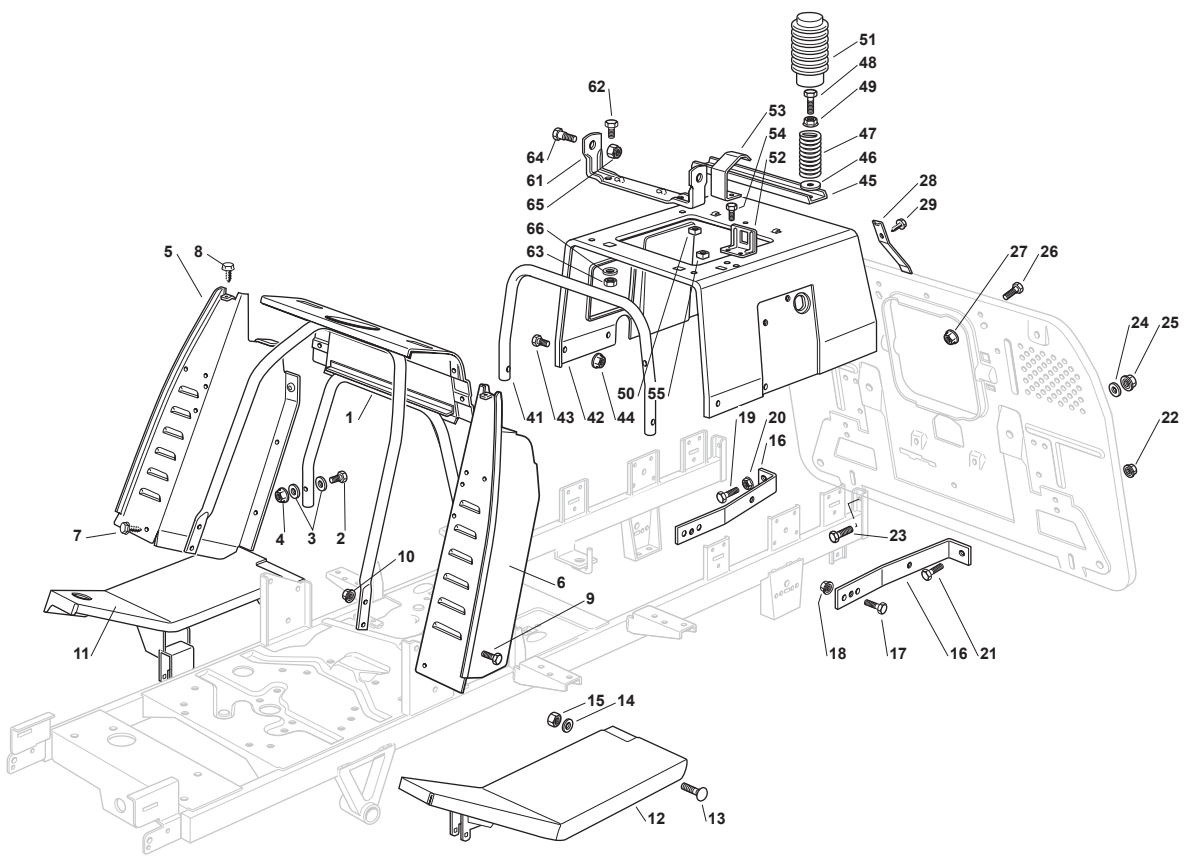

Utgåva Issue 51 - 2014		Kaross	Chassis		
Pos. Fig.	Antal Quantity	Art nr Part No	Benämning	Description	Anmärkning Notes
1	1	382785247/1	Panelfäste kpl	Stiffening	
2	2	112674550/0	Skruv	Screw	
3	4	112523040/0	Bricka	Washer	
4	2	112292102/0	Mutter	Nut	
5	1	382785022/9	Panelstöd-hö	Right Dashboard Support	
6	1	382785021/8	Panelfäste, vänster	Left Dashboard Support	
7	2	112735110/0	Skruv	Screw	
8	2	112735110/0	Skruv	Screw	
9	6	112791400/0	Skruv	Screw	
10	6	112292102/0	Mutter	Nut	
11	1	325500046/0	Höger Fotstöd, Tc He (Plastic)	Right Footboard	
12	1	325500047/0	VänsterFotstöd, Tc He (Plastic)	Left Footboard	
13	4	112728689/0	Skruv	Screw	
14	4	112523040/0	Bricka	Washer	
15	4	112523030/0	Bricka	Washer	
16	2	325774273/1	Förstärkningsstag	Stiffening	
17	2	112793102/0	Skruv	Screw	
18	2	112293201/0	Mutter	Nut	
19	1	112691100/0	Skruv	Screw	
20	1	112293200/0	Mutter	Nut	
21	1	112792611/0	Skruv	Screw	
22	2	112293201/0	Mutter	Nut	
23	2	112794300/0	Skruv	Screw	
24	2	112521360/0	Bricka	Washer	
25	2	112156602/0	Mutter	Nut	
26	5	112791011/0	Skruv	Screw	
27	5	112292102/0	Mutter	Nut	
28	1	125430238/1	Fjäder	Spring	
29	1	112731580/0	Skruv	Screw	
41	1	325869085/0	Förstärkning	Stiffening	
42	1	325785133/5	Sitsfäste	Seat Support	
43	8	112791011/0	Skruv	Screw	
44	8	112292102/0	Mutter	Nut	
45	1	325650067/0	Förstärkning	Stiffening	
46	2	112523070/0	Bricka	Washer	
47	2	125430205/1	Fjäder	Spring	
48	2	125943001/1	Skruv	Screw	
49	2	112293201/0	Mutter	Nut	
50	2	112360420/0	Mutter	Nut	
51	2	325737002/0	Huv	Hood	
52	1	325755025/2	Vinkelfäste	Bracket	
53	1	325430255/0	Fjäder	Spring	
54	2	112735110/0	Skruv	Screw	
55	2	112437502/0	Plat	Plate	
61	1	382774207/0	Fäste	Seat Clamp Support	
62	2	112691115/0	Skruv	Screw	
63	2	112155000/0	Mutter	Nut	
64	2	122524970/2	Stift	Fulcrum Pin	
65	2	112155010/0	Mutter	Nut