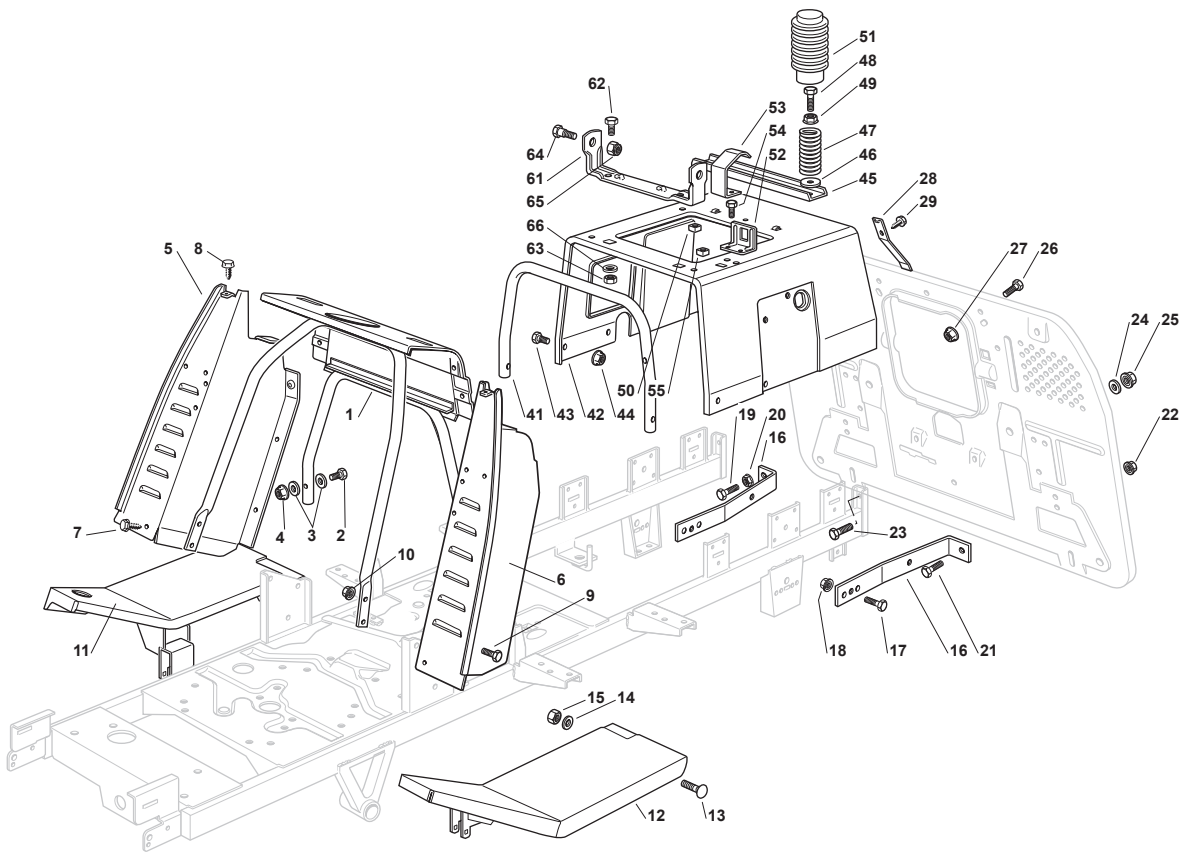

Utgåva Issue 51 - 2014		Kaross	Chassis		
Pos. Fig.	Antal Quantity	Art nr Part No	Benämning	Description	Anmärkning Notes
1	1	382785247/1	Panelfäste kpl	Stiffening	
2	2	112674550/0	Skruv	Screw	
3	4	112523040/0	Bricka	Washer	
4	2	112292102/0	Mutter	Nut	
5	1	382785022/9	Panelstöd-hö	Right Dashboard Support	
6	1	382785021/8	Panelfäste, vänster	Left Dashboard Support	
7	2	112735110/0	Skruv	Screw	
8	2	112735110/0	Skruv	Screw	
9	6	112791400/0	Skruv	Screw	
10	6	112292102/0	Mutter	Nut	
11	1	325500046/0	Höger Fotstöd, Tc He (Plastic)	Right Footboard	
12	1	325500047/0	VänsterFotstöd, Tc He (Plastic)	Left Footboard	
13	4	112728689/0	Skruv	Screw	
14	4	112523040/0	Bricka	Washer	
15	4	112523030/0	Bricka	Washer	
16	2	325774273/1	Förstärkningsstag	Stiffening	
17	2	112793102/0	Skruv	Screw	
18	2	112293201/0	Mutter	Nut	
19	1	112691100/0	Skruv	Screw	
20	1	112293200/0	Mutter	Nut	
21	1	112792611/0	Skruv	Screw	
22	2	112293201/0	Mutter	Nut	
23	2	112794300/0	Skruv	Screw	
24	2	112521360/0	Bricka	Washer	
25	2	112156602/0	Mutter	Nut	
26	5	112791011/0	Skruv	Screw	
27	5	112292102/0	Mutter	Nut	
28	1	125430238/1	Fjäder	Spring	
29	1	112731580/0	Skruv	Screw	
41	1	325869085/0	Förstärkning	Stiffening	
42	1	325785133/5	Sitsfäste	Seat Support	
43	8	112791011/0	Skruv	Screw	
44	8	112292102/0	Mutter	Nut	
45	1	325650067/0	Förstärkning	Stiffening	
46	2	112523070/0	Bricka	Washer	
47	2	125430205/1	Fjäder	Spring	
48	2	125943001/1	Skruv	Screw	
49	2	112293201/0	Mutter	Nut	
50	2	112360420/0	Mutter	Nut	
51	2	325737002/0	Huv	Hood	
52	1	325755025/2	Vinkelfäste	Bracket	
53	1	325430255/0	Fjäder	Spring	
54	2	112735110/0	Skruv	Screw	
55	2	112437502/0	Plat	Plate	
61	1	382774207/0	Fäste	Seat Clamp Support	
62	2	112691115/0	Skruv	Screw	
63	2	112155000/0	Mutter	Nut	
64	2	122524970/2	Stift	Fulcrum Pin	
65	2	112155010/0	Mutter	Nut