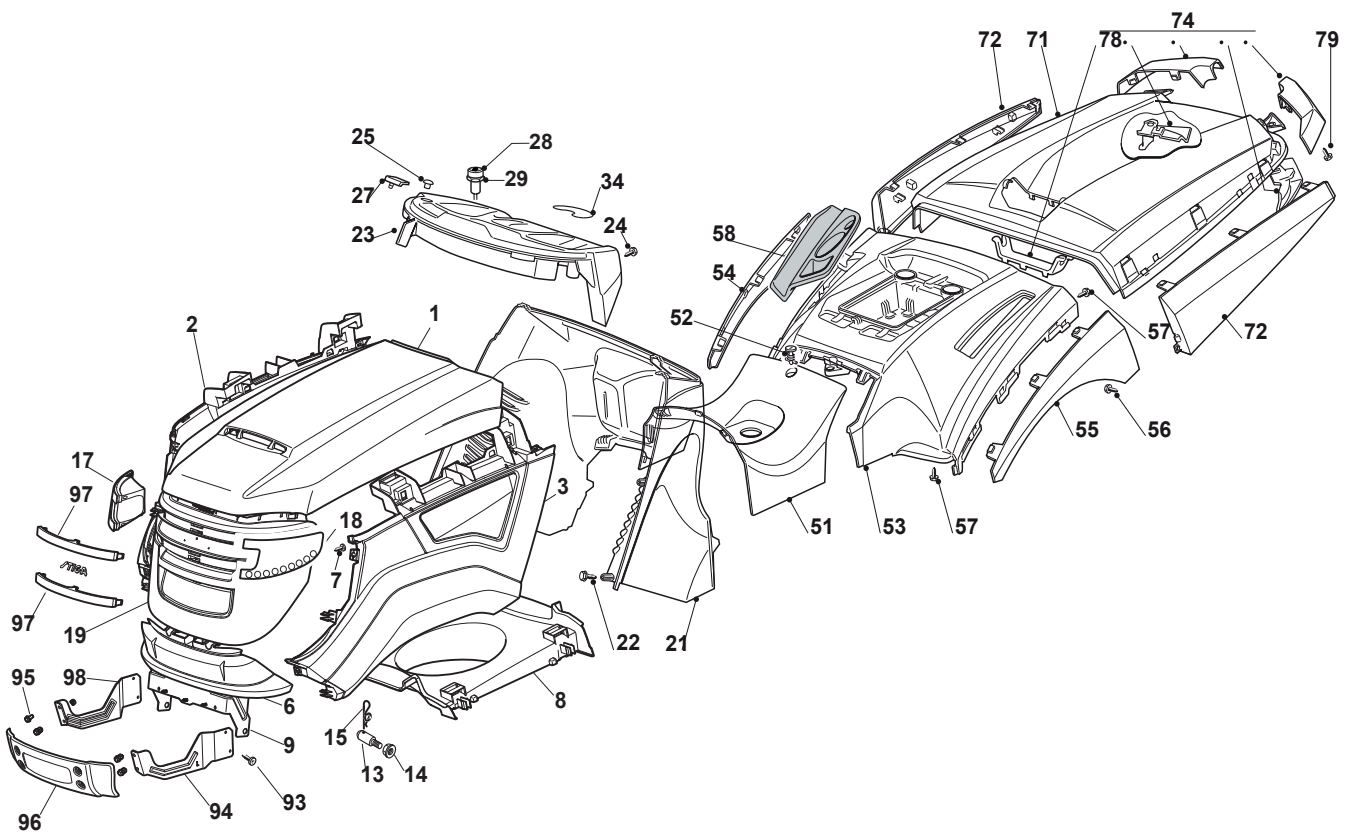

Utgåva Issue 51 - 2014		Kaross	Body		
Pos. Fig.	Antal Quantity	Art nr Part No	Benämning	Description	Anmärkning Notes
1	1	325076866/0	Huv, gul	Upper Engine Hood, Yellow	
2	1	382394646/0	Side Hood, Left	Side Hood, Left	
3	1	382394645/0	Side Hood, Right	Side Hood, Right	
6	1	325076959/0	Lower Grey Hood, Front	Lower Grey Hood, Front	
7	6	112735403/0	Skruv	Screw	
8	1	325108031/0	Luftledare	Conveyor	
9	1	325774301/2	Huvstöd	Engine Hood Support	
10	5	112735403/0	Skruv	Screw	
11	2	325547159/1	Plat	Plate	
12	4	112731580/0	Skruv	Screw	
13	2	125510079/1	Stift	Pin	
14	2	112293201/0	Mutter	Nut	
15	1	124487998/0	Fjäder Clip	Cotter Pin	
17	1	382185500/1	Grill-Hö	Right Grill	
18	1	382185501/1	Grill-Vä	Left Grill	
19	1	325076953/0	Lower Grey Hood, Front	Lower Grey Hood, Front	
21	1	325785449/0	Panel	Black Dashboard Support	
22	7	112735403/0	Skruv	Screw	
23	1	325120256/0	Panel svart (No Cruise Control)	Dashboard, Black (No Cruise Control)	
24	4	112728440/0	Skruv	Screw	
25	2	125120200/0	Plugg	Cap	
27	2	125260000/0	Skydd	Grommet	
28	1	325605003/0	Knapp	Button	
29	1	325256250/0	Skruv	Screwed Ring	
34	1	325207185/0	Kapa	Cover	
51	1	325110467/0	Centralkapa-gra	Grey Central Cover	
52	1	125580020/2	Stift	Stake	
53	1	325109754/0	Hjul-kapa-Gul | Hjul-kapa-gul	Yellow Wheels Cover	
54	1	325109793/0	Skärm, Höger	Right Wheel Cover	
55	1	325109794/0	Hjul-kapa-vä	Left Wheel Cover	
56	2	112728686/0	Skruv	Screw	
57	4	112735402/0	Skruv	Screw	
58	1	325207184/0	Kapa Svart	Cover	
71	1	325110308/0	Uppsamlarkapa	Grass-Catcher Cover	
72	2	382110299/0	Side Profil Assy	Side Profil Assy	
74	1	382110300/0	Angular Support Assy	Angular Support Assy	
78	1	325394009/0	Lock, Uppsamlarhandtag Tcx svart	Handle Cover	
79	4	112735403/0	Skruv	Screw	
91	1	382869039/0	Ljuddämparskydd	Muffler Protection	
92	2	118737860/0	Lock	Cap	
93	4	112734995/0	Skruv	Screw	
94	1	382785265/0	Fäste, höger	Right Bracket	
95	4	112800815/0	Skruv	Screw	
96	1	382263503/0	Stötfangare	Bumper	
97	1	325076956/0	Frontal Moulding	Frontal Moulding	
98	1	382785263/0	Fäste, vänster	Left Bracket