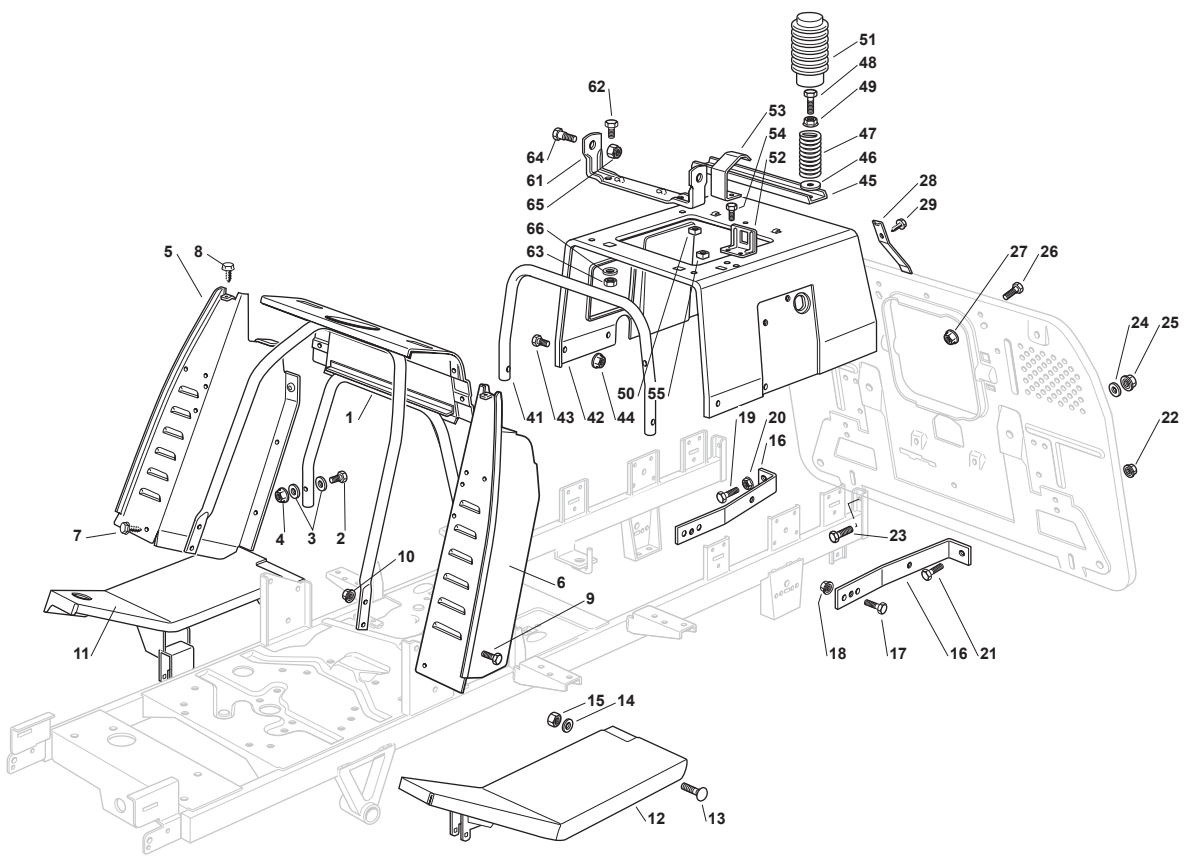

Utgåva Issue 3 - 2015		Kaross	Chassis		
Pos. Fig.	Antal Quantity	Art nr Part No	Benämning	Description	Anmärkning Notes
1	1	382785247/1	Panelfäste kpl	Stiffening	
2	2	112674550/0	Skruv	Screw	
3	4	112523040/0	Bricka	Washer	
4	2	112292102/0	Mutter	Nut	
5	1	382785022/9	Panelstöd-hö	Right Dashboard Support	
6	1	382785021/8	Panelfäste, vänster	Left Dashboard Support	
7	2	112735110/0	Skruv	Screw	
8	2	112735110/0	Skruv	Screw	
9	6	112791400/0	Skruv	Screw	
10	6	112292102/0	Mutter	Nut	
11	1	325500046/0	Höger Fotstöd (Plastic)	Right Footboard	
12	1	325500047/0	VänsterFotstöd (Plastic)	Left Footboard	
13	4	112728689/0	Skruv	Screw	
14	4	112523040/0	Bricka	Washer	
15	4	112523030/0	Bricka	Washer	
16	2	325774273/1	Förstärkningsstag	Stiffening	
17	2	112793102/0	Skruv	Screw	
18	2	112293201/0	Mutter	Nut	
19	1	112691100/0	Skruv	Screw	
20	1	112293200/0	Mutter	Nut	
21	1	112792611/0	Skruv	Screw	
22	2	112293201/0	Mutter	Nut	
23	2	112794300/0	Skruv	Screw	
24	2	112521360/0	Bricka	Washer	
25	2	112156602/0	Mutter	Nut	
26	5	112791011/0	Skruv	Screw	
27	5	112292102/0	Mutter	Nut	
28	1	125430238/1	Fjäder	Spring	
29	1	112731580/0	Skruv	Screw	
41	1	325869085/0	Förstärkning	Stiffening	
42	1	325785133/5	Sitsfäste	Seat Support	
43	8	112791011/0	Skruv	Screw	
44	8	112292102/0	Mutter	Nut	
45	1	325650067/0	Förstärkning	Stiffening	
46	2	112523070/0	Bricka	Washer	
47	2	125430205/1	Fjäder	Spring	
48	2	125943001/1	Skruv	Screw	
49	2	112293201/0	Mutter	Nut	
50	2	112360420/0	Mutter	Nut	
51	2	325737002/0	Huv	Hood	
52	1	325755025/2	Vinkelfäste	Bracket	
53	1	325430255/0	Fjäder	Spring	
54	2	112735110/0	Skruv	Screw	
55	2	112437502/0	Plat	Plate	
61	1	382774207/0	Fäste	Seat Clamp Support	
62	2	112691115/0	Skruv	Screw	
63	2	112155000/0	Mutter	Nut	
64	2	122524970/2	Stift	Fulcrum Pin	
65	2	112155010/0	Mutter	Nut