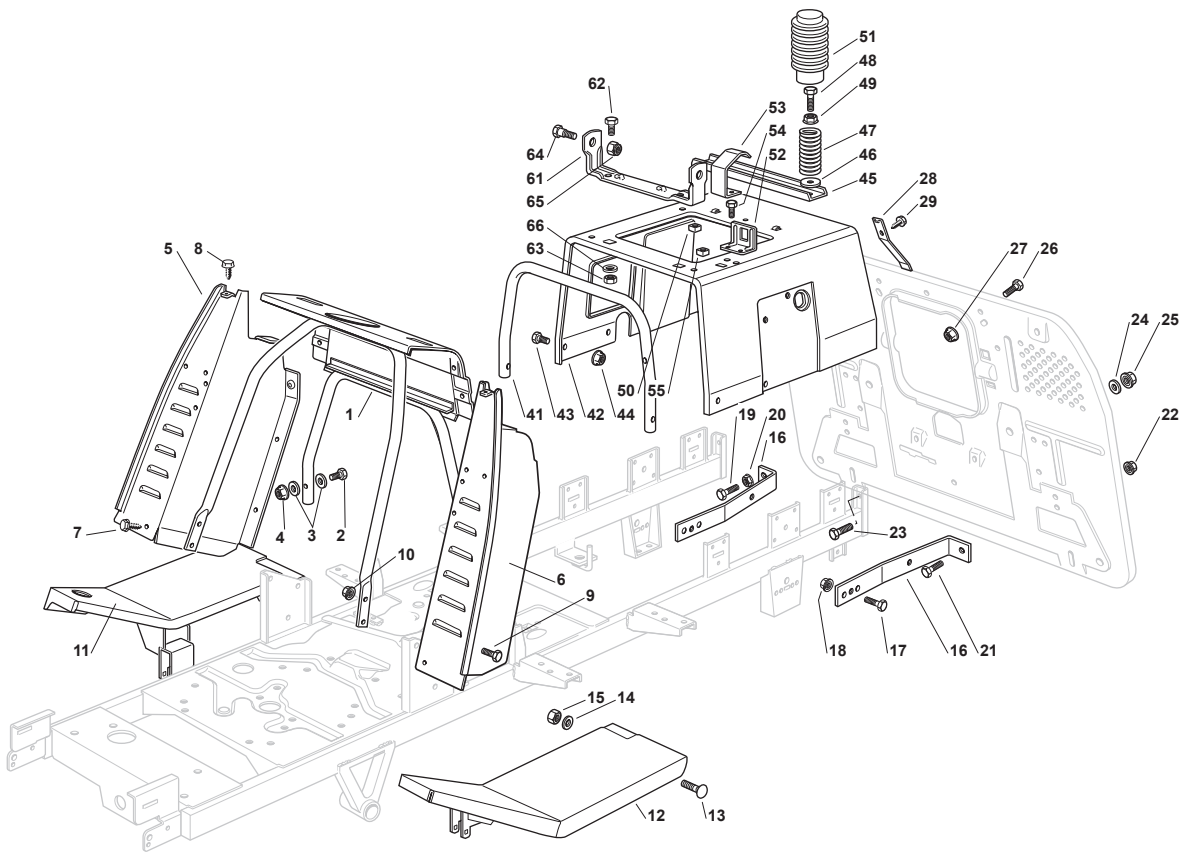

Utgåva Issue 3 - 2015		Kaross	Chassis		
Pos. Fig.	Antal Quantity	Art nr Part No	Benämning	Description	Anmärkning Notes
1	1	382785247/1	Panelfäste kpl	Stiffening	
2	2	112674550/0	Skruv	Screw	
3	4	112523040/0	Bricka	Washer	
4	2	112292102/0	Mutter	Nut	
5	1	382785022/9	Panelstöd-hö	Right Dashboard Support	
6	1	382785021/8	Panelfäste, vänster	Left Dashboard Support	
7	2	112735110/0	Skruv	Screw	
8	2	112735110/0	Skruv	Screw	
9	6	112791400/0	Skruv	Screw	
10	6	112292102/0	Mutter	Nut	
11	1	325500046/0	Höger Fotstöd (Plastic)	Right Footboard	
12	1	325500047/0	VänsterFotstöd (Plastic)	Left Footboard	
13	4	112728689/0	Skruv	Screw	
14	4	112523040/0	Bricka	Washer	
15	4	112523030/0	Bricka	Washer	
16	2	325774273/1	Förstärkningsstag	Stiffening	
17	2	112793102/0	Skruv	Screw	
18	2	112293201/0	Mutter	Nut	
19	1	112691100/0	Skruv	Screw	
20	1	112293200/0	Mutter	Nut	
21	1	112792611/0	Skruv	Screw	
22	2	112293201/0	Mutter	Nut	
23	2	112794300/0	Skruv	Screw	
24	2	112521360/0	Bricka	Washer	
25	2	112156602/0	Mutter	Nut	
26	5	112791011/0	Skruv	Screw	
27	5	112292102/0	Mutter	Nut	
28	1	125430238/1	Fjäder	Spring	
29	1	112731580/0	Skruv	Screw	
41	1	325869085/0	Förstärkning	Stiffening	
42	1	325785133/5	Sitsfäste	Seat Support	
43	8	112791011/0	Skruv	Screw	
44	8	112292102/0	Mutter	Nut	
45	1	325650067/0	Förstärkning	Stiffening	
46	2	112523070/0	Bricka	Washer	
47	2	125430205/1	Fjäder	Spring	
48	2	125943001/1	Skruv	Screw	
49	2	112293201/0	Mutter	Nut	
50	2	112360420/0	Mutter	Nut	
51	2	325737002/0	Huv	Hood	
52	1	325755025/2	Vinkelfäste	Bracket	
53	1	325430255/0	Fjäder	Spring	
54	2	112735110/0	Skruv	Screw	
55	2	112437502/0	Plat	Plate	
61	1	382774207/0	Fäste	Seat Clamp Support	
62	2	112691115/0	Skruv	Screw	
63	2	112155000/0	Mutter	Nut	
64	2	122524970/2	Stift	Fulcrum Pin	
65	2	112155010/0	Mutter	Nut