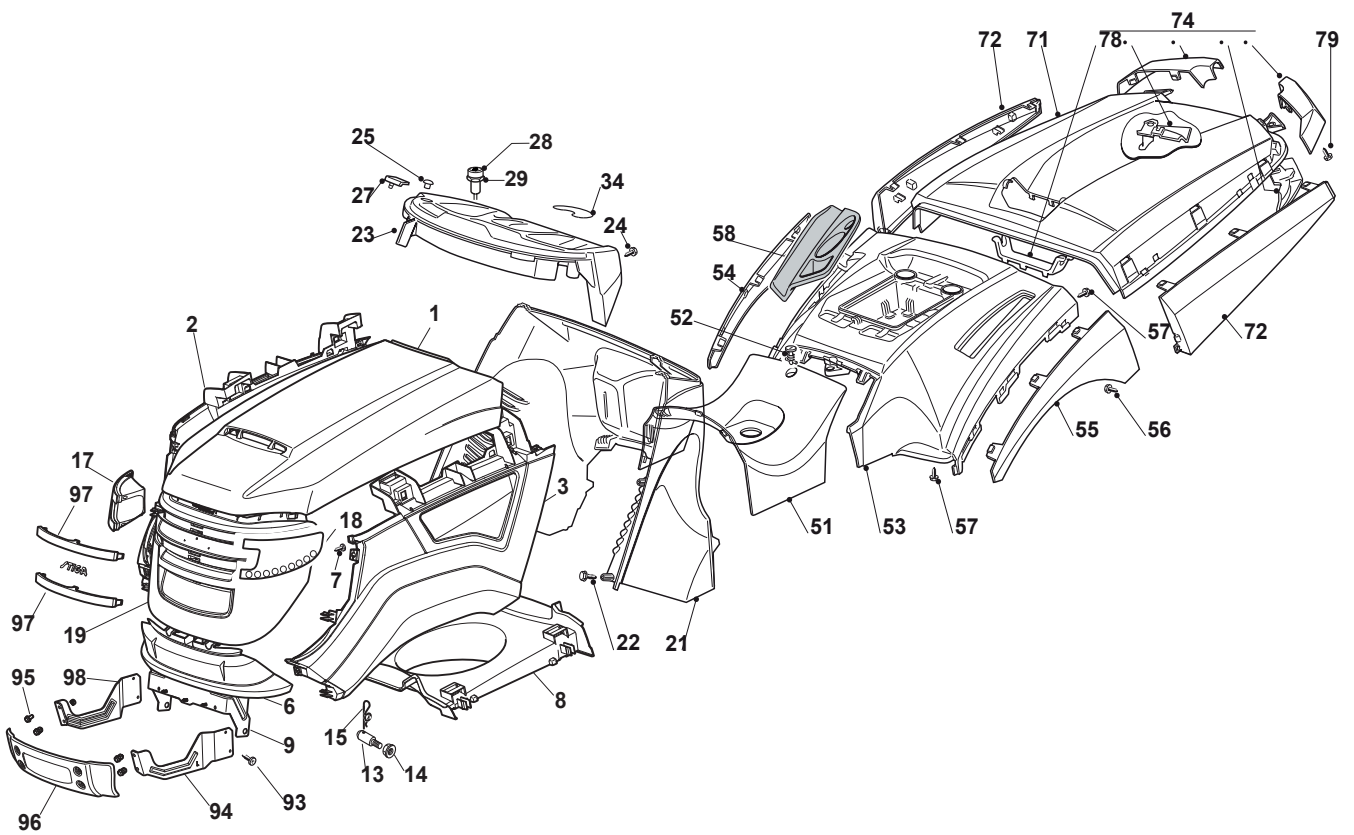

Utgåva Issue 3 - 2015		Kaross	Body		
Pos. Fig.	Antal Quantity	Art nr Part No	Benämning	Description	Anmärkning Notes
1	1	325076866/0	Huv, gul	Upper Engine Hood, Yellow	
2	1	382394646/0	Side Hood, Left	Side Hood, Left	
3	1	382394645/0	Side Hood, Right	Side Hood, Right	
6	1	325076959/0	Lower Grey Hood, Front	Lower Grey Hood, Front	
7	6	112735403/0	Skruv	Screw	
8	1	325108031/0	Luftledare	Conveyor	
9	1	325774301/2	Huvstöd	Engine Hood Support	
10	5	112735403/0	Skruv	Screw	
11	2	325547159/1	Plat	Plate	
12	4	112731580/0	Skruv	Screw	
13	2	125510079/1	Stift	Pin	
14	2	112293201/0	Mutter	Nut	
15	1	124487998/0	Fjäder Clip	Cotter Pin	
17	1	382185500/1	Grill-Hö	Right Grill	
18	1	382185501/1	Grill-Vä	Left Grill	
19	1	325076953/0	Grey Hood, Front | Lower Grey Hood, Front	Grey Hood, Front | Lower Grey Hood, Front	
21	1	325785449/0	Panel	Black Dashboard Support	
22	7	112735403/0	Skruv	Screw	
23	1	325120256/0	Panel svart (No Cruise Control)	Dashboard, Black (No Cruise Control)	
24	4	112728440/0	Skruv	Screw	
25	2	125120200/0	Plugg	Cap	
27	2	125260000/0	Skydd	Grommet	
28	1	325605003/0	Knapp	Button	
29	1	325256250/0	Skruv	Screwed Ring	
34	1	325207185/0	Kapa	Cover	
51	1	325110467/0	Grey Central Cover	Grey Central Cover	
52	1	125580020/2	Stift	Stake	
53	1	325109754/0	Hjulkapa-Gul | Hjulkapa-gul	Yellow Wheels Cover	
54	1	325109793/0	Skärm, Höger	Right Wheel Cover	
55	1	325109794/0	Hjulkapa-vä	Left Wheel Cover	
56	2	112728686/0	Skruv	Screw	
57	4	112735402/0	Skruv	Screw	
58	1	325207184/0	Kapa Svart	Cover	
71	1	325110308/0	Uppsamlarkapa	Grass-Catcher Cover	
72	2	382110299/0	Side Profil Assy	Side Profil Assy	
74	1	382110300/0	Angular Support Assy	Angular Support Assy	
78	1	325394009/0	Lock, Uppsamlarhandtag Tcx svart	Handle Cover	
79	4	112735403/0	Skruv	Screw	
91	1	382869039/0	Ljuddämparskydd	Muffler Protection	
92	2	118737860/0	Lock	Cap	
93	4	112734995/0	Skruv	Screw	
94	1	382785265/0	Right Bracket	Right Bracket	
95	4	112800815/0	Skruv	Screw	
96	1	382263503/0	Stötfangare	Bumper	
97	1	325076956/0	Frontal Moulding	Frontal Moulding	
98	1	382785263/0	Left Bracket	Left Bracket