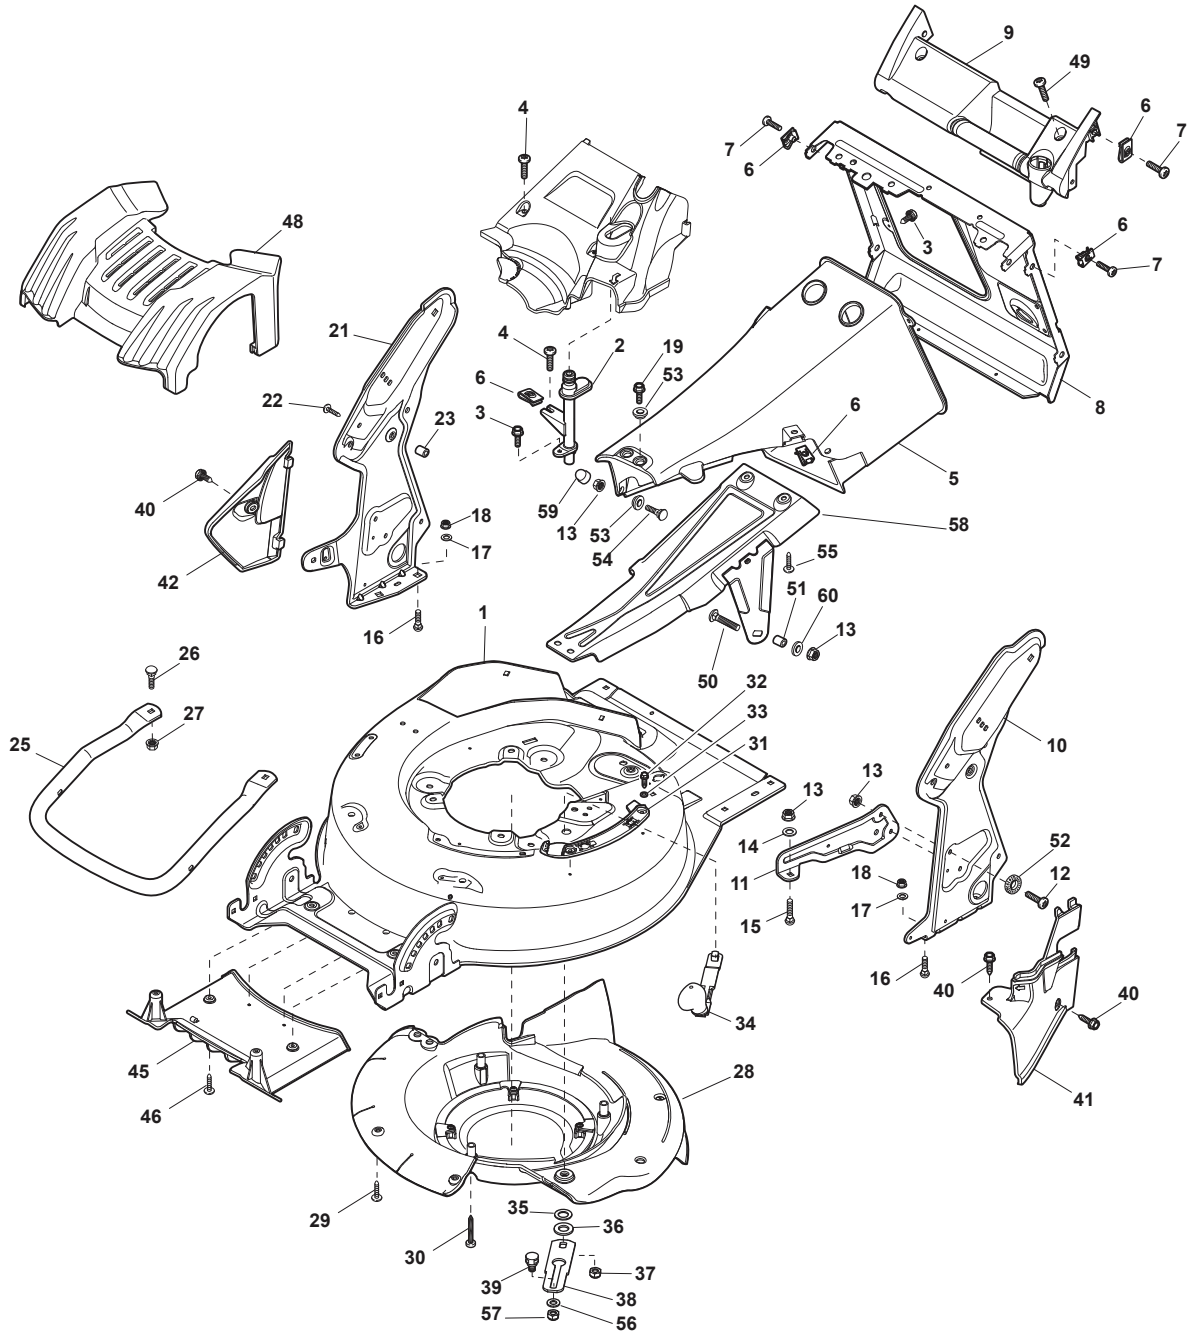

Utgåva Issue 3 - 2015		Kapa och höjdställning		Deck And Height Adjusting	
Pos. Fig.	Antal Quantity	Art nr Part No	Benämning	Description	Anmärkning Notes
1	1	381004739/0	Chassi-gra	Grey Deck	
2	1	322034001/1	Tvättanslutning	Washing Connection	
3	5	125943004/0	Skruv	Screw	
4	2	112727802/0	Skruv	Screw	
5	1	322108297/0	Ejection Transportör	Ejection Conveyor Yellow	
6	12	112437507/0	Plat	Rapid Fixing Plate	
7	8	112727802/0	Skruv	Screw	
8	1	381545321/1	Platta kpl	Rear Plate	
9	1	322785282/0	Fäste	Stone Guard Support	
10	1	381545333/0	Fäste-vä	Left Bracket	
11	1	322545191/0	Fäste	Tie Rod Plate	
12	2	112727803/0	Skruv	Screw	
13	4	112154510/0	Mutter	Nut	
14	1	112521330/0	Bricka	Washer	
15	1	112815200/0	Skruv	Screw	
16	4	112818690/0	Skruv	Screw	
17	4	112521350/0	Bricka	Washer	
18	4	112155000/0	Mutter	Nut	
19	2	112727801/0	Skruv	Screw	
21	1	381545331/0	Fäste-hö	Right Bracket	
22	2	112735662/1	Skruv	Screw	
23	2	122534128/0	Stift	Stake	
25	2	381393701/1	Front Handtag kpl	Protection	
26	2	112815205/0	Skruv	Screw	
27	2	112154510/0	Mutter	Nut	
28	1	381102202/0	Mulchingplugg	Complete Mulching Carter	
29	2	125943004/0	Skruv	Screw	
30	3	112735115/0	Skruv	Screw	
31	1	322500052/2	Plugg För Mulching	Shoe	
32	2	112731580/0	Skruv	Screw	
33	2	112521331/0	Bricka	Washer	
34	1	381003338/0	Mulching Engage Spak kpl Dm (Ric)	Mulching Engage Lever Assy Dm (Ric)	
35	1	321660100/0	Bricka	Washer	
36	1	112521370/0	Bricka	Washer	
37	1	112154210/0	Mutter	Nut	
38	1	322320009/0	Arm	Control Lever	
39	1	122042022/0	Bussning	Mulching Compass Wbh Diamond	
40	3	125943004/0	Skruv	Screw	
41	1	322109826/0	Side Kapa Svart, Vänster	Rear Left Side Cover Deck Black	
42	1	322109825/0	Side Kapa Svart, höger	Rear Right Side Cover Deck Black	
45	1	322500100/0	Luftintag	Front Combi	
46	6	112728706/0	Skruv	Screw	
48	1	322226199/0	Plastfront Sa Dm50 gra Ncs S8000-N	Mask, Grey	
49	2	112727801/0	Skruv	Screw	
50	2	112815270/0	Skruv	Screw	
51	2	122042023/0	Bussning	Bushing	
51	2	122671664/0	Bricka	Washer