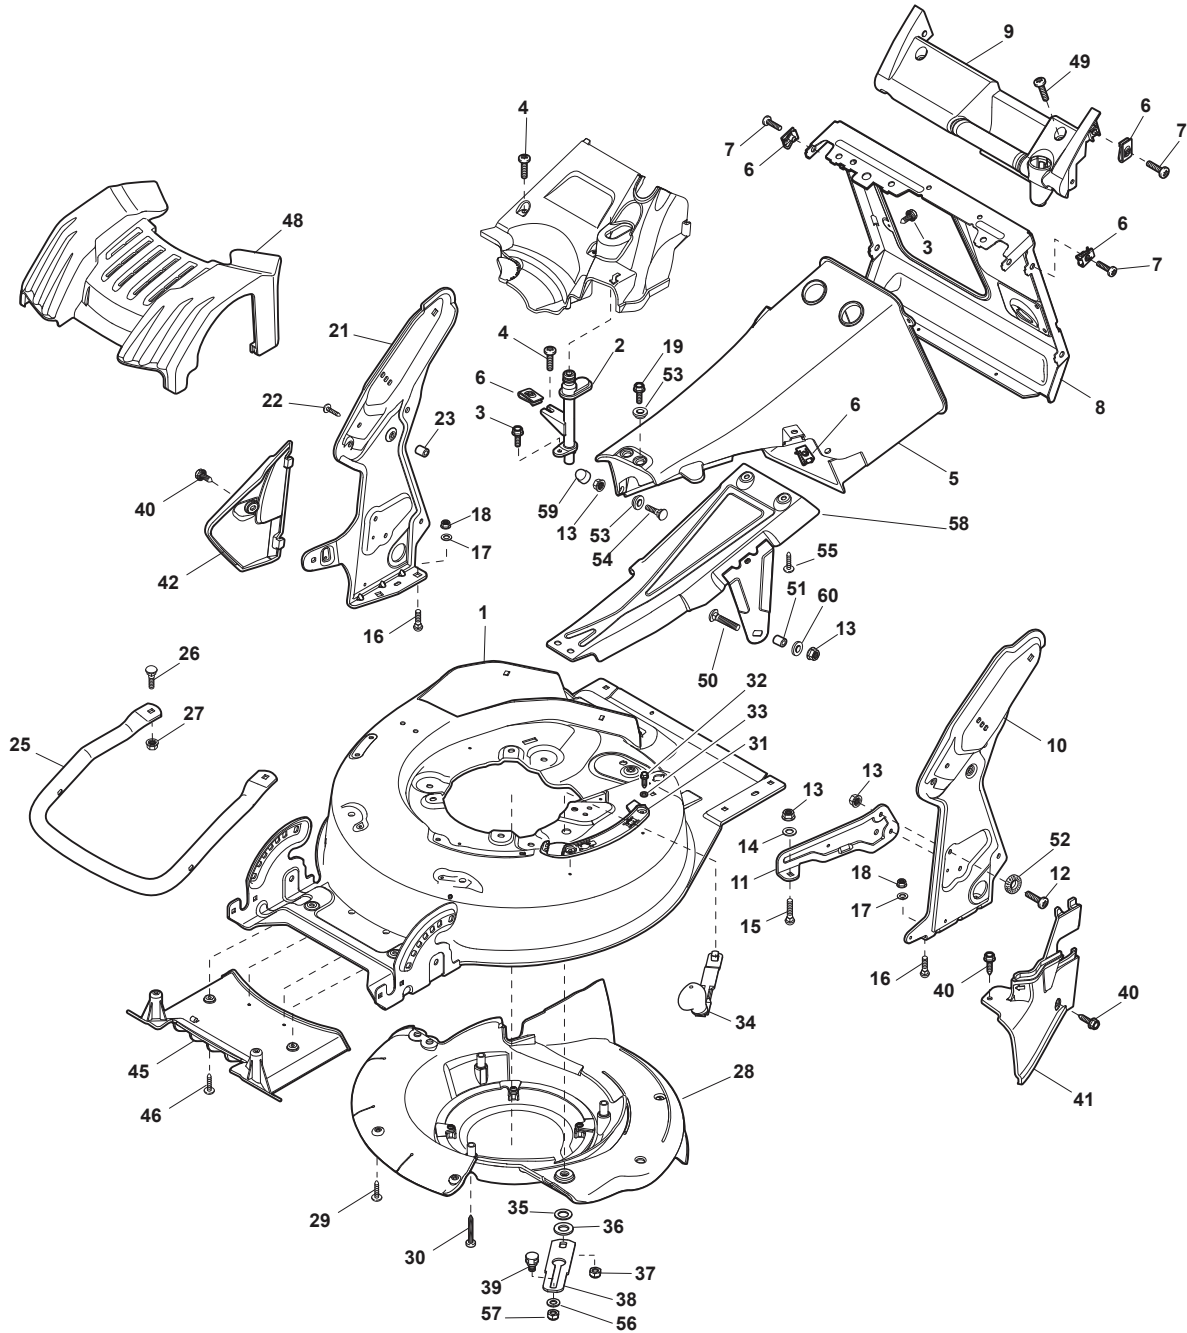

Utgåva Issue 3 - 2015		Kapa och höjdställning Deck And Height Adjusting			
Pos. Fig.	Antal Quantity	Art nr Part No	Benämning	Description	Anmärkning Notes
52	2	112540040/0	Bricka	Washer	
53	6	325160039/0	Distans	Spacer	
54	1	112794986/0	Skruv	Screw	
55	2	112727799/0	Skruv	Screw	
56	1	112521350/0	Bricka	Washer	
57	1	112155000/0	Mutter	Nut	
58	1	381608501/0	Förstärkning	Stiffening Lower	
59	1	118203853/0	Skruv	Screw	
60	1	112523040/0	Bricka	Washer