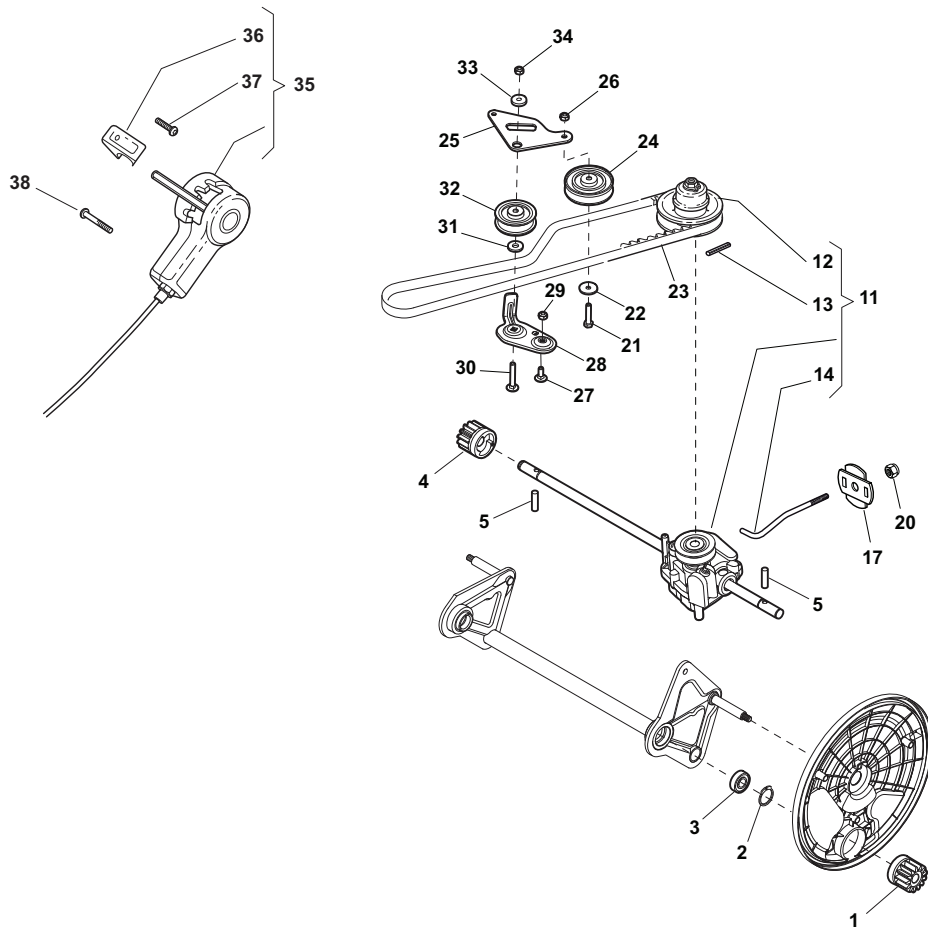

Utgåva Issue 3 - 2015		Bakhjulsdrivning		Transmission	
Pos. Fig.	Antal Quantity	Art nr Part No	Benämning	Description	Anmärkning Notes
1	1	122570132/0	Drev	Left Pinion	
2	4	112608600/0	Segersäkringsåkring Sga12	Seeger	
3	2	119216035/0	Lager	Bearing	
4	1	122570131/0	Drev	Right Pinion	
5	2	122753000/0	Spännstift	Pin	
11	1	181003107/1	Växellada 4S	Gear Box	
12	1	122601932/0		Pulley	
13	1	112645700/0	Spännstift	Elastic Pin	
14	1	122033298/0	Justerstang	Adjustment Rod	
17	2	322675113/0	Bricka	Washer	
20	1	112154510/0	Mutter	Nut	
21	1	112674550/0	Skruv	Screw	
22	1	112523050/0	Bricka	Washer	
23	1	135064385/0	Drivrem	Belt	
24	1	122601914/0	Remskiva	Pulley	
25	1	322322835/0	Arm	Lever	
26	1	112154510/0	Mutter	Nut	
27	1	112815205/0	Skruv	Screw	
28	1	322806637/1	Fäste	Support	
29	1	112154510/0	Mutter	Nut	
30	1	112815240/0	Skruv	Screw	
31	1	122671653/0	Bricka	Washer	
32	1	122601915/0	Remskiva	Pulley	
33	1	122671656/0	Bricka	Washer	
34	1	112154510/0	Mutter	Nut	
35	1	381007189/0	Variatorreglage	Speed Control Ass.Y	
36	1	322399820/0	Knopp	Knob	
37	2	112728702/0	Skruv	Screw	
38	2	112728536/0	Skruv	Screw