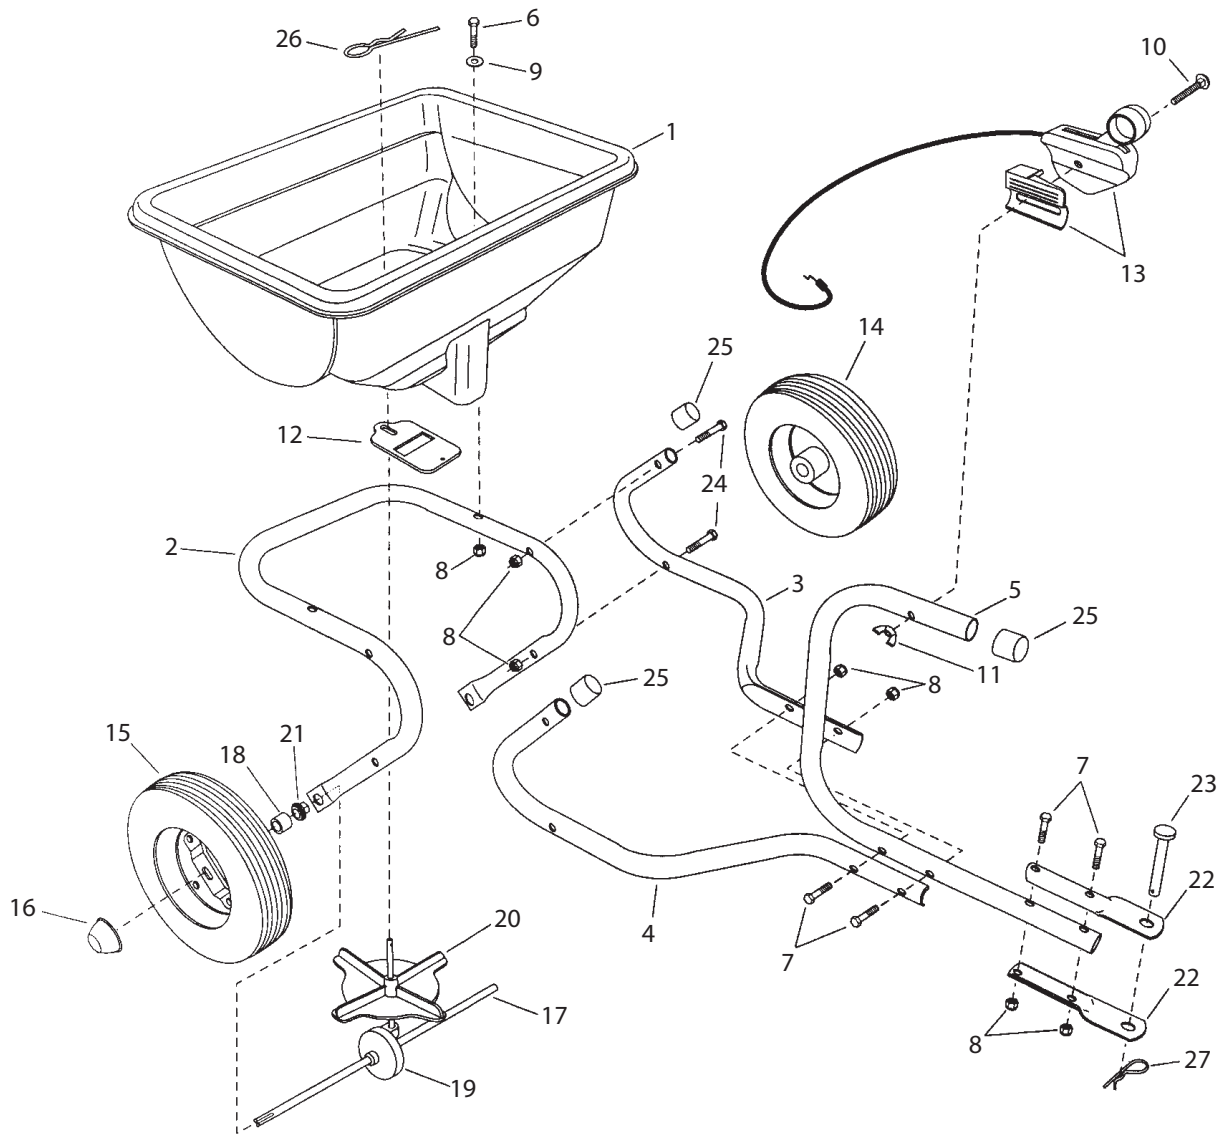

Reservdelskatalog Parts Catalogue

FERTILISER SPREADER

13-0955-11 - Season 2015

- Use GLOBAL GARDEN PRODUCT Genuine Spare Parts specified in the parts list for repair and/or replacement.
 - The contents described in the parts list may change due to improvement.
 - The drawings of the spare parts are only indicative and might not represent the part in question exactly.
 - The indications "right" - "left" - "front" - "rear" refer to the position of the operator when using the machine.
- When placing orders of parts for repair and/or replacement, make sure that the illustrated parts list is the one applying to the machine's year of manufacture, as shown on the identification plate attached to the machine.

www.stiga.com

Utgåva Issue 17 - 2015		Spreader			
Pos. Fig.	Antal Q.ty	Art nr Part No	Benämning	Description	Anmärkning Notes
1	1	1319-2703-01	Behållare	Hopper	
2	1	1319-2716-01	Rambage	Frame Tube	
3	1	1319-2717-01	Dragrör-Vä	Hitch Tube-Lh	
4	1	1319-2718-01	Dragrör-Hö	Hitch Tube-Rh	
5	1	1319-2719-01	Rörbage	Hitch Control Tube	
6	2	9988-3538-12	Skruv	Screw	
7	4	9988-3545-12	Skruv	Screw	
8	10	9743-3521-32	Mutter	Nut	
9	2	9699-0100-02	Bricka	Flat washer	
10	1	9899-3551-12	Skruv	Screw	
11	1	9743-3521-32	Mutter	Nut	
12	1	1319-2711-01	Slid	Flow Slide	
13	1	1319-2721-01	Inställningsreglage	Control Cable	
14	1	1319-2706-01	Hjul	Wheel	
15	1	1319-2712-01	Hjul	Wheel	
16	2	1319-2705-01	Navkapsel	Nut	
17	1	1319-2714-01	Hjulaxel	Axle	
18	2	1319-2709-01	Distans	Spacer	
19	1	1319-2715-01	Växellada	Gearbox	
20	1	1319-2707-01	Fläkt	Impeller	
21	2	1319-2710-01	Flänslager	Flange Bearing	
22	2	1319-2704-01	Dragplat	Hitch Bracket	
23	1	1319-2708-01	Dragsprint	Hitch Pin	
24	4	9988-3551-12	Skruv	Screw	
25	3	1319-2619-01	Plastlock	Vinyl Cap	
26	1	1319-2713-01	Lasnal	Cotter Pin	
27	1	9598-0002-02	Spännstift	Elastic Pin	
99	1	1319-2722-01	Mont.Detaljer	Parts Bag Assy	