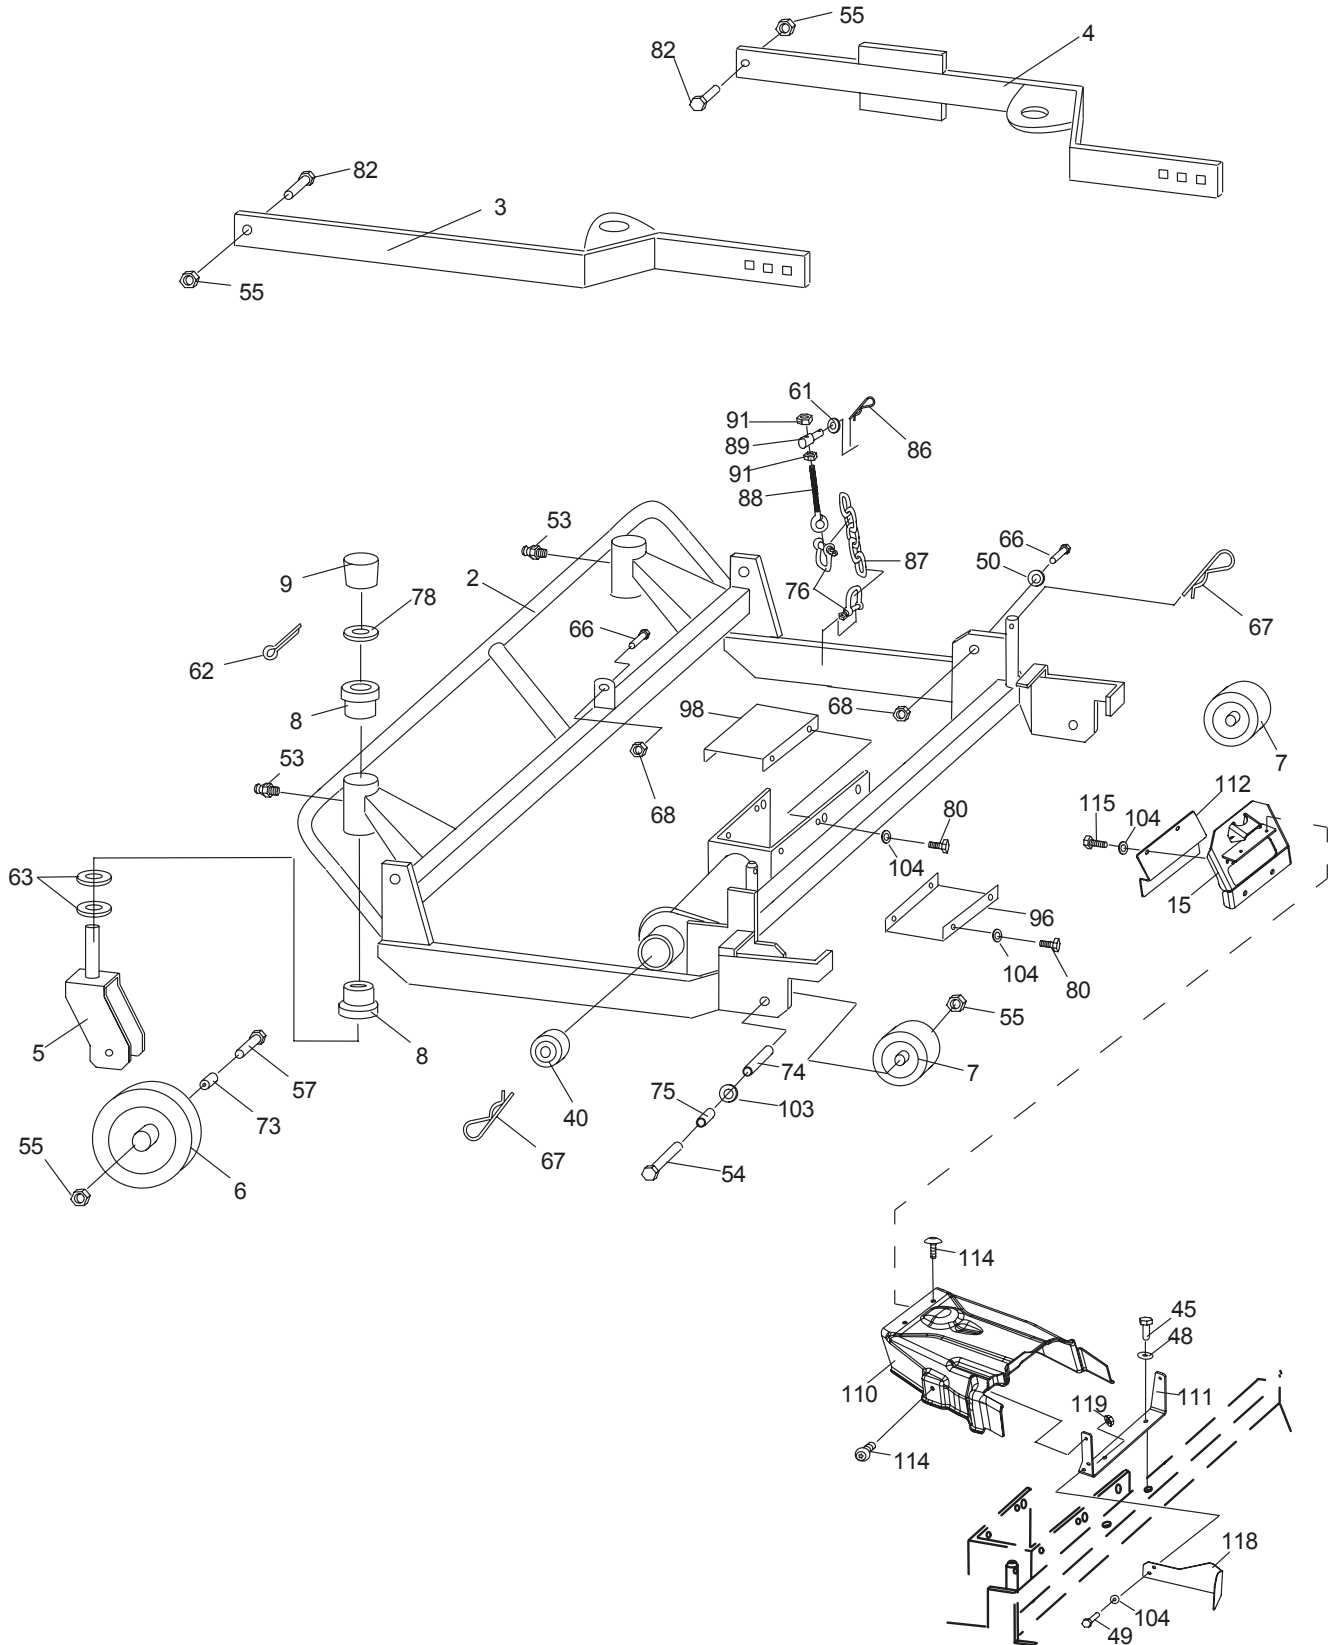

# **FLAIL MOWER - Park 2+4WD**

**13-0976-11 - Season 2016**

- Use GLOBAL GARDEN PRODUCT Genuine Spare Parts specified in the parts list for repair and/or replacement.
  - The contents described in the parts list may change due to improvement.
  - The drawings of the spare parts are only indicative and might not represent the part in question exactly.
  - The indications "right" - "left" - "front" - "rear" refer to the position of the operator when using the machine.
- When placing orders of parts for repair and/or replacement, make sure that the illustrated parts list is the one applying to the machine's year of manufacture, as shown on the identification plate attached to the machine.

Utgåva Issue 45 - 2015		Mossrivare Lawn rake			
Pos. Fig.	Antal Q.ty	Art nr Part No	Benämning	Description	Anmärkning Notes
114	4	9893-0616-16	Skruv	Screw	
115	2	9959-0612-16	Skruv	Screw	
118	1	118890003/0	Remskydd	Belt Guard	
119	2	112292102/0	Mutter	Nut	