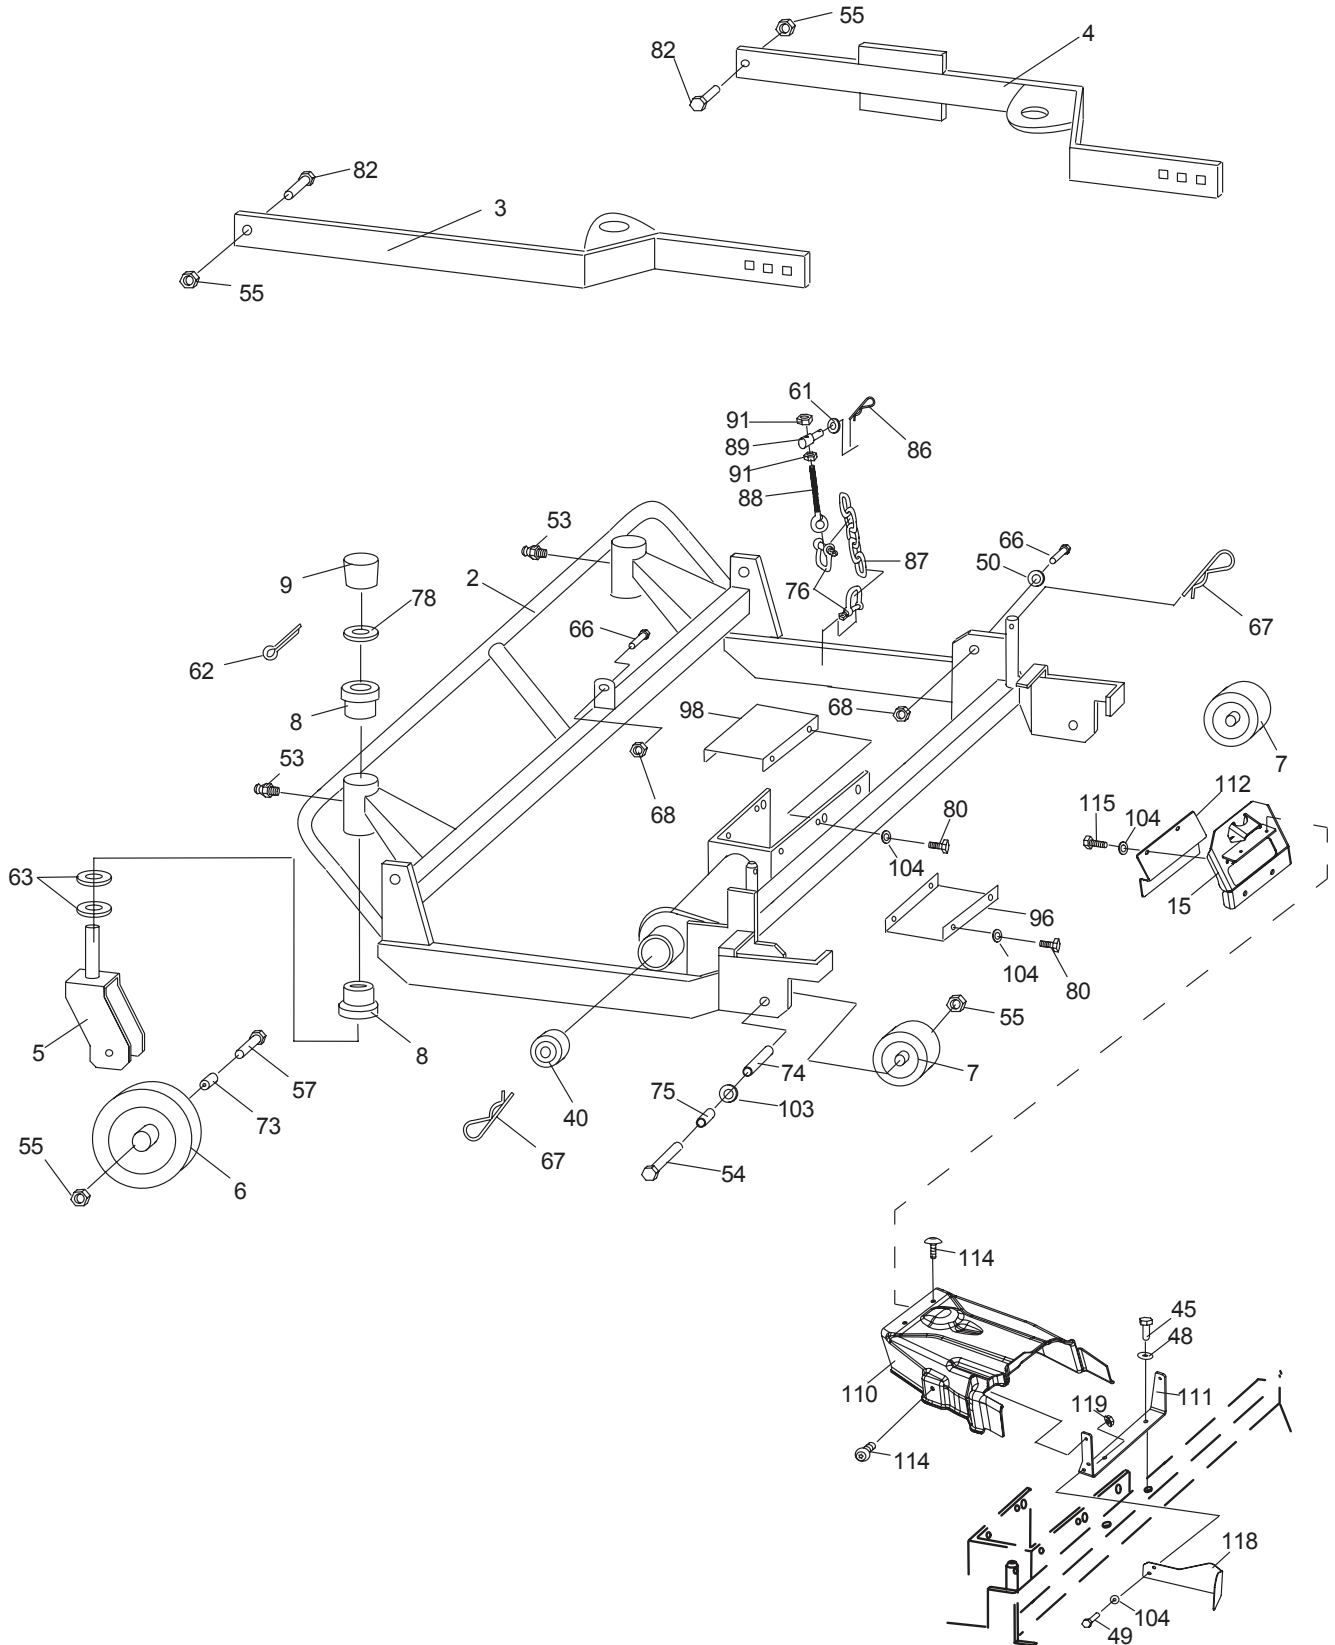

Utgåva Issue 45 - 2015		Mossrivare	Lawn rake		
Pos. Fig.	Antal Q.ty	Art nr Part No	Benämning	Description	Anmärkning Notes
2	1	1319-1863-01	Ram	Frame	
3	1	1319-1867-01	Fäststag-Vä	Side Plate-Lh	
4	1	1319-1868-01	Fäststag-Hö	Side Plate-Rh	
5	2	1319-1708-01	Hjulbygel	Wheel Fork	
6	2	1134-3520-01	Stödhjul	Support Wheel	
7	2	1134-0305-00	Stödhjul	Casing Wheel	
8	1	1134-9024-01	Lager (4 St)	Bearing	
9	2	1319-1709-01	Skyddshatt	Dust Cap	
15	1	1319-1866-02	Lyftpunkt	Lifting Point	
34	1	1111-1842-01	Fjäder	Spring	
40	1	9549-0027-00	Kullager	Ball Bearing	
45	1	9997-0816-16	Skruv	Screw	
48	8	9699-0028-02	Bricka	Washer	
49	1	112791200/0	Skruv	Screw	
50	1	9699-0037-02	Bricka	Washer	
52	2	9997-1035-16	Skruv	Screw	
53	2	9501-0500-00	Smörjkopp Kort Rak	Grease Dispenser	
54	2	9997-1090-12	Skruv	Screw	
55	6	9747-1031-02	Mutter	Nut	
57	2	9997-1080-12	Skruv	Screw	
61	1	9699-0035-02	Bricka	Washer	
62	2	9599-0085-02	SaxSprint 4X30 Fz	Split Pin	
63	4	9699-0042-02	Bricka	Washer	
64	2	9739-1031-22	Mutter	Nut	
66	2	1134-0240-00	Skruv	Screw	
67	2	9598-0003-02	Spring Pin	Spring Pin	
68	2	112293201/0	Mutter	Nut	
73	2	1319-1735-01	Distans	Collar	
74	2	1319-1870-01	Hylsa	Collar	
75	2	1319-1871-01	Stödrör	Support Tube	
76	2	1134-2629-01	Schackel	Lift Link	
78	2	9699-0042-02	Bricka	Washer	
80	8	9997-0612-16	Skruv	Screw	
82	2	9997-1025-16	Skruv	Screw	
86	1	1319-1692-01	Lasnal	Spring Pin	
87	1	1319-1873-01	Kedja	Chain	
88	1	9405-0031-00	Skruvögla M8 X 80 Fz	Eye-Bolt	
89	1	1134-0576-00	Kill	Key	
91	2	9799-0831-02	Mutter	Nut	
96	1	1319-1869-01	Platta	Drive Shaft Plate	
98	1	1319-1859-01	Platta	Drive Shaft Plate	
103	2	9699-0104-02	Bricka	Washer	
104	7	112521330/0	Bricka	Washer	
107	1	1319-1903-01	Kill I Kil	Key	
109	1	1134-6912-01	Electric Actuator I Ställdon	Electric Actuator	
110	1	337060010/0	Remskydd	Belt Guard	
111	1	118890001/0	Mounting	Mounting	
112	2	118890002/0	Skydd	Guard	
113	1	1319-2017-01	Grip I Handtag	Grip I Hand Grip