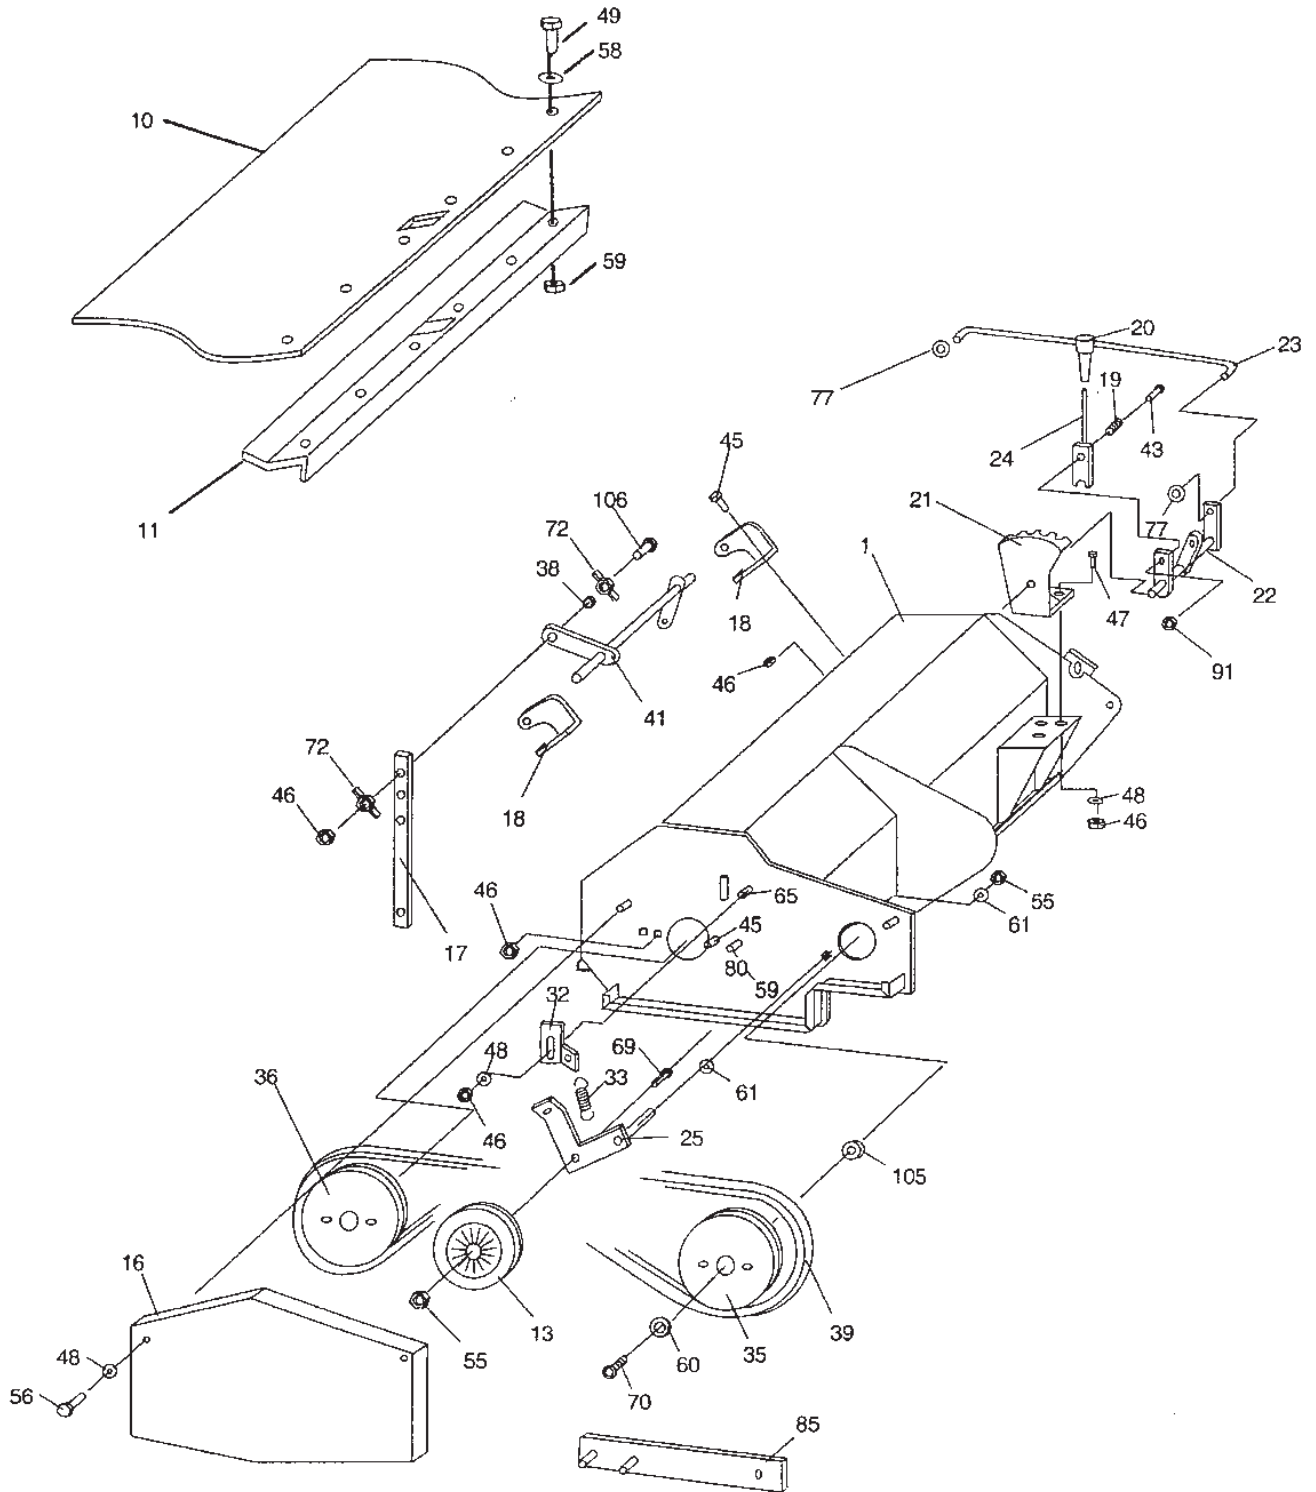

Utgåva Issue 45 - 2015		Mossrivare	Lawn rake		
Pos. Fig.	Antal Q.ty	Art nr Part No	Benämning	Description	Anmärkning Notes
1	1	1319-1904-01	Ram	Frame	
10	1	1319-1710-01	Gummiskydd	Rubber Guard	
11	1	1319-1711-01	Fäste	Rubber Guard Holder	
13	1	1319-1874-01	Spännrulle	Tension Roller	
16	1	1319-1905-01	Remskydd	Belt Guard	
17	1	1319-1765-01	Lyftlänk	Lift Plate	
18	2	1319-1715-01	Axelfäste-Vä	Side Plate-Left	
19	1	1134-1023-00	Fjäder	Brake Spring	
20	1	1134-3193-01	Handtag	Lever Handle	
21	1	1134-3128-01	Höjdsegment	Height Adjusting Plate	
22	1	1319-1770-01	Lyftaxel	Lift Shaft	
23	1	1319-1737-01	Lyftlänk	Lift Plate	
24	1	1319-1769-01	Höjdinställningsarm	Lever, Height Adjustment	
25	1	1319-1719-01	Spännarm	Tension Arm	
32	1	1319-1872-01	Spännare	Tightener	
33	1	1482-0160-01	Fjäder	Spring	
35	1	1319-1857-01	Remskiva	Belt Pulley	
36	1	1319-1727-01	Remskiva	Belt Pulley	
38	1	1319-1504-01	Distans	Collar	
39	1	1134-9078-01	Drivrem	Drive Belt	= 9585-0138-01
41	1	1319-1730-01	Lyftaxel	Lift Rod	
43	1	9997-0865-12	Skruv	Screw	
45	4	9997-0816-16	Skruv	Screw	
46	7	9747-0831-02	Mutter	Nut	
47	3	9997-0820-16	Skruv	Screw	
48	6	9699-0028-02	Bricka	Washer	
49	6	9997-0616-16	Skruv	Screw	
55	8	9747-1031-02	Mutter	Nut	
56	2	9997-0812-16	Skruv	Screw	
58	6	9699-0085-02	Bricka	Washer	
59	10	9747-0631-02	Mutter	Nut	
60	2	1319-1879-01	Bricka	Washer	
61	2	9699-0035-02	Bricka	Washer	
65	1	9898-0816-16	Skruv	Screw	
69	1	1319-1886-01	Skruv	Screw	
70	2	1319-1883-01	Skruv	Screw	
72	2	1134-3259-01	Vingmutter	Wing Nut	
77	2	9675-0012-02	Starlock	Locking washer	
80	3	9997-0612-16	Skruv	Screw	
85	1	1319-1775-01	Nyckel	Pin Wrench	
91	1	9799-0831-02	Mutter	Nut	
105	1	1319-1887-01	Distans	Collar	
106	1	9997-0830-16	Skruv	Screw