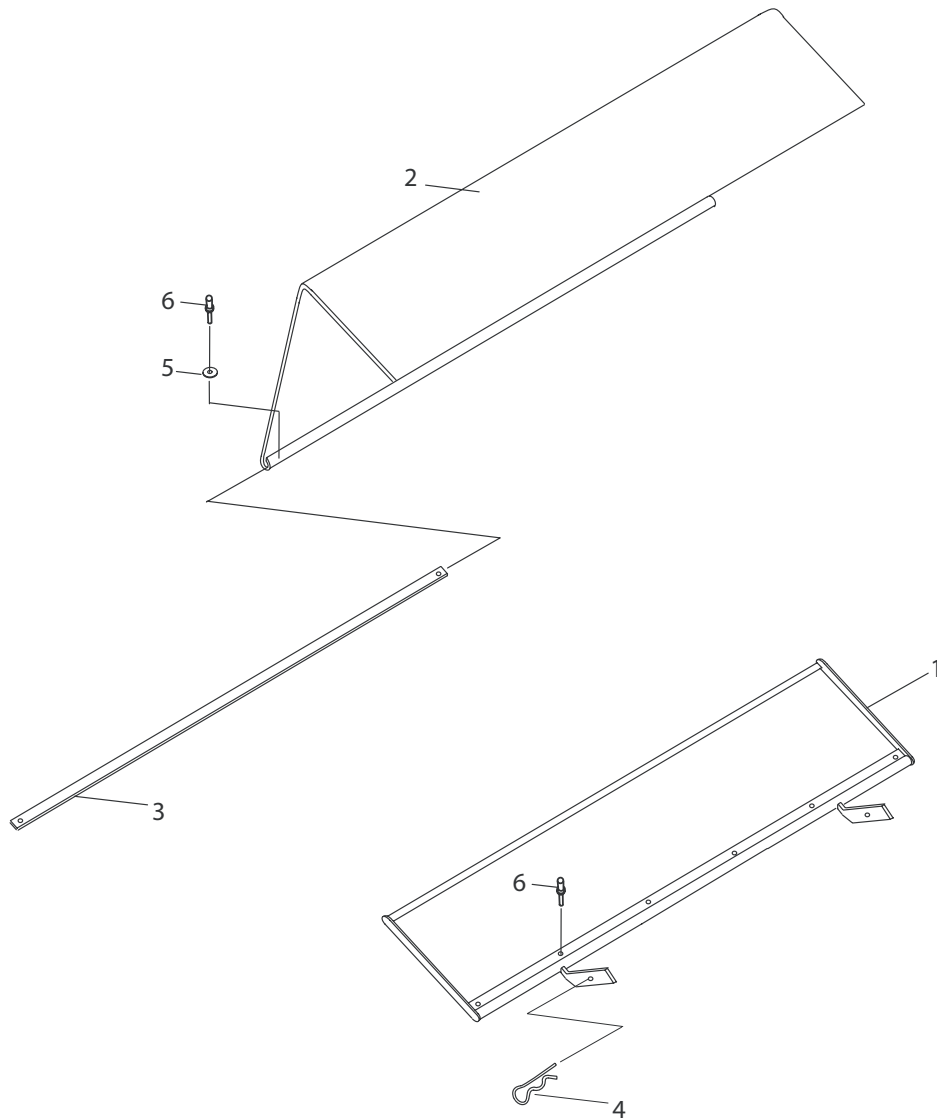

Utgåva Issue 17 - 2015		Frontgummi Front rubber			
Pos. Fig.	Antal Q.ty	Art nr Part No	Benämning	Description	Anmärkning Notes
1	1	1319-2291-01	Fäste	Support	
2	1	1319-2292-01	Skydd	Cover	
3	1	1319-2293-01	Stang	Rod	
4	2	9598-0003-02	Spring Pin	Spring Pin	
5	2	9699-0015-02	Bricka	Washer	
6	8	1319-2138-01	Popnit	Pop Rivet	
1	1	1319-2291-01	Fäste	Support	
2	1	1319-2292-01	Skydd	Cover	
3	1	1319-2293-01	Stang	Rod	
4	2	9598-0003-02	Spring Pin	Spring Pin	
5	2	9699-0015-02	Bricka	Washer	
6	8	1319-2138-01	Popnit	Pop Rivet