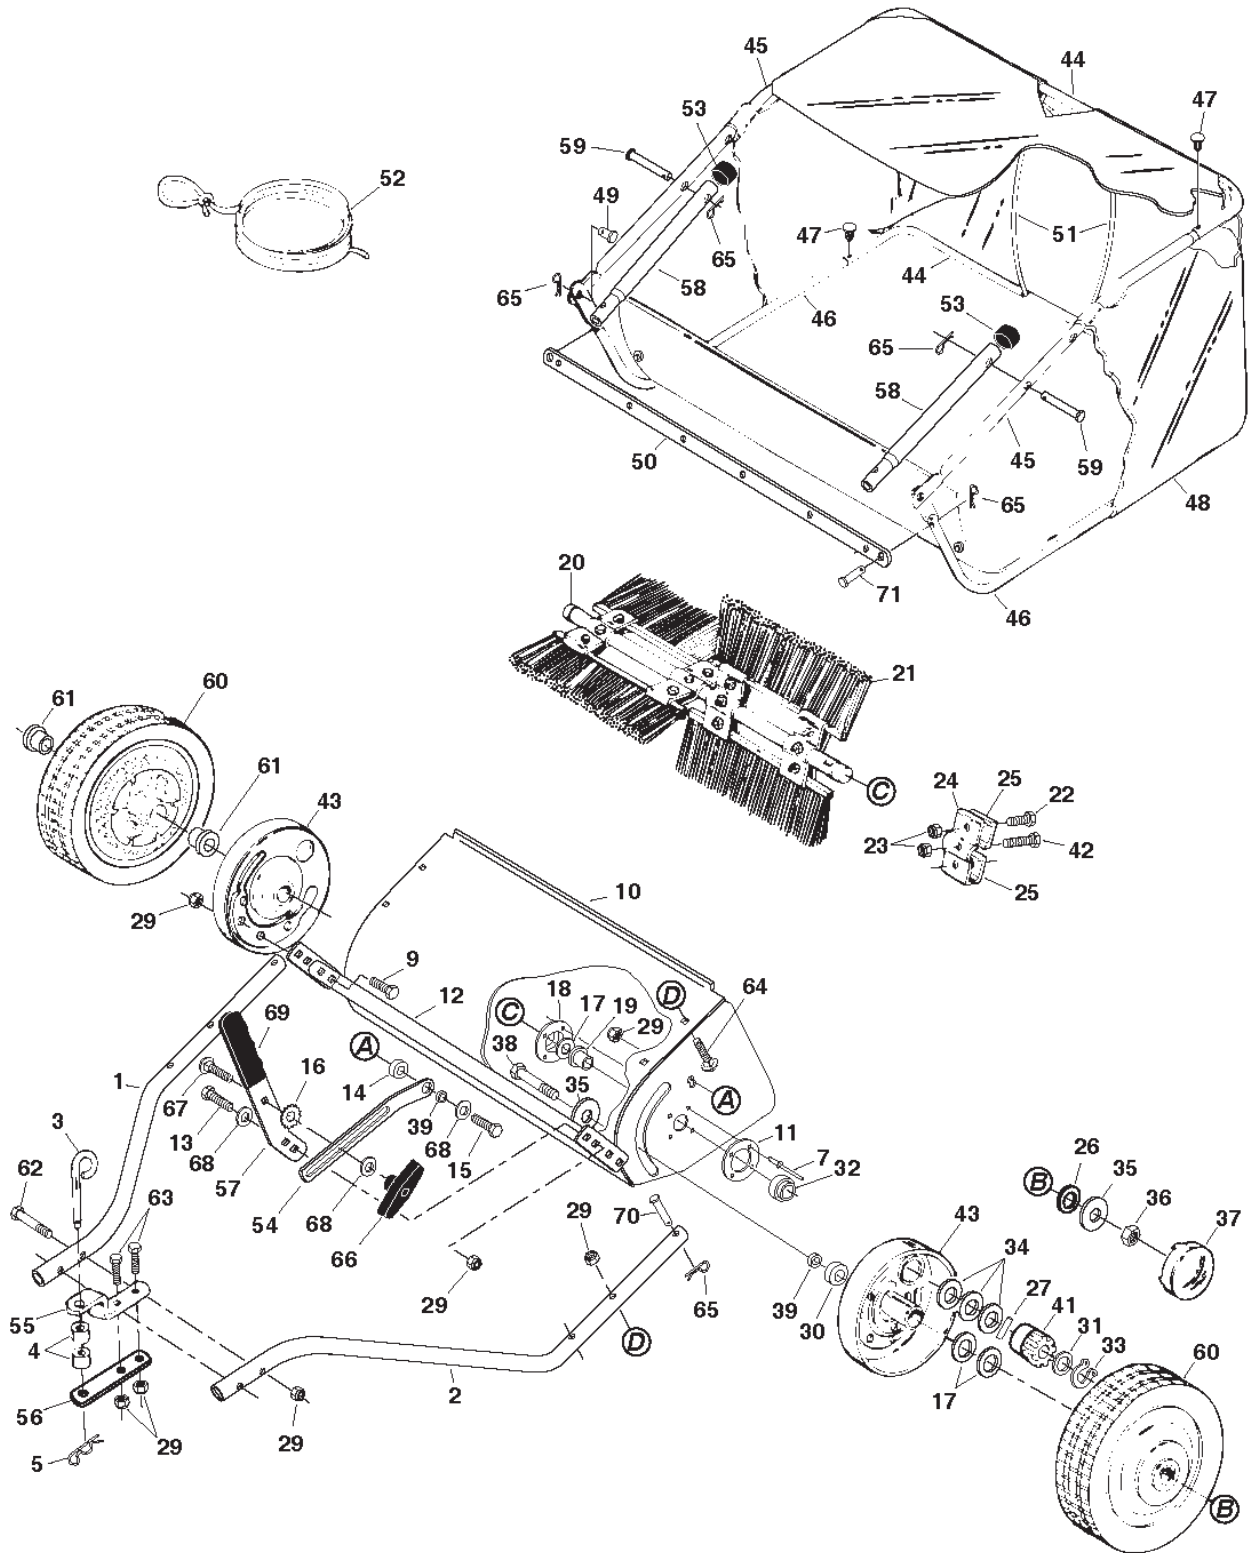

Utgåva Issue 17 - 2015		Uppsamlare Lawn sweeper			
Pos. Fig.	Antal Q.ty	Art nr Part No	Benämning	Description	Anmärkning Notes
1	1	1319-2855-01	Dragrör-Hö	Hitch Tube Rh	
2	1	1319-2856-01	Dragrör-Vä	Hitch Tube-Lh	
3	1	1319-2507-01	DragSprint	Hitch Pin	
4	2	1319-2509-01	Distans	Hitch Adj.Tube	
5	1	9598-0002-02	Spännstift	Elastic Pin	
7	8	1319-2600-01	Popnit	Pop Rivet	
9	4	9988-3619-16	Skruv	Screw	
10	1	1319-2866-01	Hus Kpl	Sweeper Housing Assy	
11	2	1319-2748-01	Bricka	Washer	
12	1	1319-2867-01	Höjdställningsrör	Height Adjustment Tube	
13	2	9988-3625-16	Skruv	Screw	
14	1	1319-2845-01	Distans	Spacer Bushing	
15	1	9988-3632-12	Skruv	Screw	
16	1	9678-0010-02	Starlock	Crown Fastener	
17	6	1319-2852-01	Bricka	Washer	
18	2	1319-2593-01	Lagerhallare	Bearing Retainer	
19	2	1319-2858-01	Borstaxelbussning	Bushing	
20	1	1319-2854-01	Borstaxel	Brush Shaft	
21	4	1319-2857-01	Borste	Brush	
22	8	9988-3519-16	Skruv	Screw	
23	12	9743-3521-32	Mutter	Nut	
24	4	1319-2515-01	Borsthallare, Dubbel	Brush Retainer, Double	
25	8	1319-2516-01	Borsthallare, Enkel	Brush Retainer, Single	
26	2	1319-2564-01	Bricka	Flat washer	
27	2	1319-2659-01	DrivSprint	Dowel Pin-Drive	
29	15	9743-3621-32	Mutter	Nut	
30	2	1319-2834-01	Distans	Spacer	
31	2	1319-2560-01	Bricka	Flat washer	
32	2	1319-2860-01	Distans	Spacer	
33	2	9650-0015-01	Lasring	Retaining ring	
34	6	1319-2839-01	Bricka	Washer	
35	4	1319-2590-01	Bricka	Flat washer	
36	2	9743-5221-32	Mutter	Nut	
37	2	1319-2595-01	Navkapsel	Hub Cap	
38	2	1319-2859-01	Bult 3/8-24X3-1/4"	Hex Bolt 3/8-24X3-1/4	
39	3	1319-2511-01	Distans	Spacer	
40	1	1319-2538-01	Drev, Hö	Pinion Gear, R.H.	Ej ill/not ill.
41	1	1319-2537-01	Drev, Vä	Pinion Gear, L.H.	
42	4	9988-3525-16	Skruv	Screw	
43	2	1319-2865-01	Dammskydd	Dust Vover Assy	
44	2	1319-2863-01	Korgramrör-Bakre	Hopper Frame Tube (Rear)	
45	2	1319-2862-01	Övre korgrör-fram	Upper Hopper Frame Tube-Front	
46	2	1319-2864-01	Korgramrör-Undre, Främre	Lower Hopper Frame Tube-Front	
47	4	1319-2666-01	PlastPlugg	Plastic Plug	
48	1	1319-2861-01	Uppsamlingskorg	Hopper Bag	
49	2	1319-2664-01	Sprint	Clevis Pin	
50	1	1319-2853-01	Korgramstag	Bag Frame Strap	
51	2	1319-2544-01	Korgstöd	Wire Support	
52	1	1319-2536-01	Rep	Hopper Rope