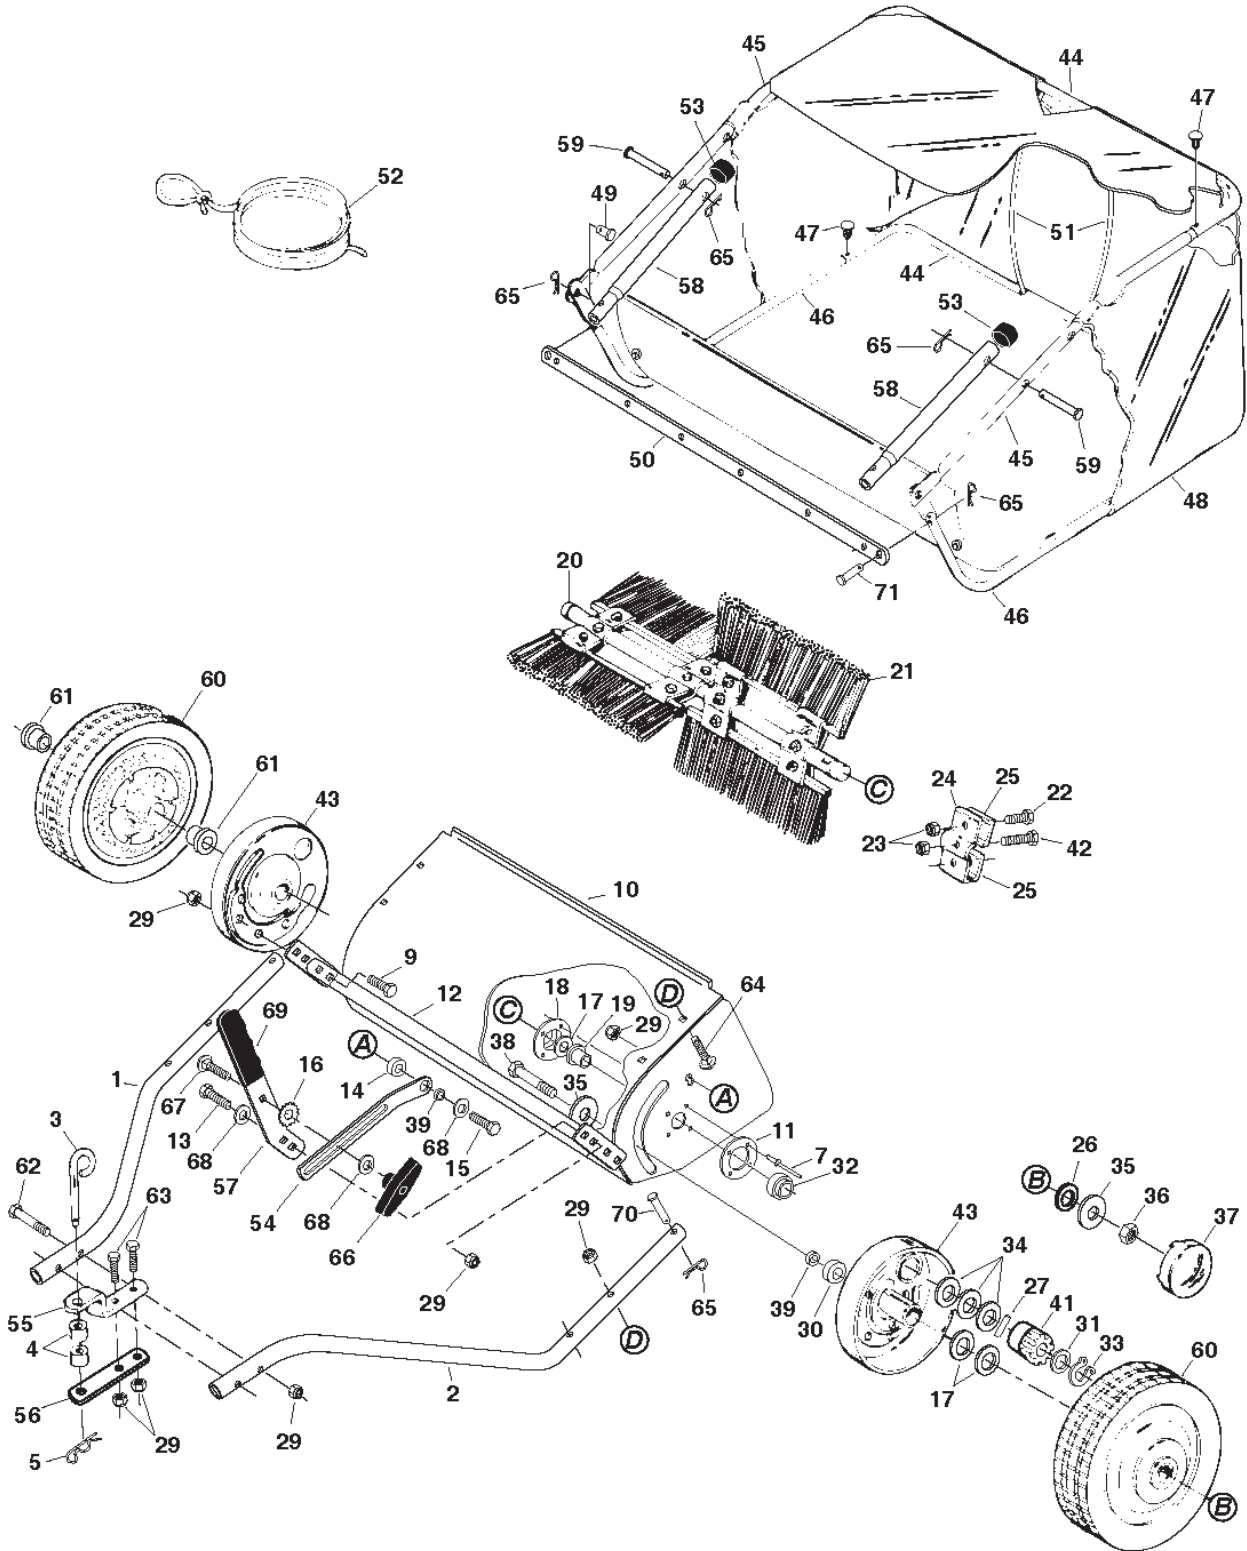

Reservdelskatalog Parts Catalogue

GRASS AND LEAF COLLECTOR 38"

13-3905-12 - Season 2015

- Use GLOBAL GARDEN PRODUCT Genuine Spare Parts specified in the parts list for repair and/or replacement.
 - The contents described in the parts list may change due to improvement.
 - The drawings of the spare parts are only indicative and might not represent the part in question exactly.
 - The indications "right" - "left" - "front" - "rear" refer to the position of the operator when using the machine.
- When placing orders of parts for repair and/or replacement, make sure that the illustrated parts list is the one applying to the machine's year of manufacture, as shown on the identification plate attached to the machine.

Utgåva Issue 17 - 2015		Uppsamlare Lawn sweeper			
Pos. Fig.	Antal Q.ty	Art nr Part No	Benämning	Description	Anmärkning Notes
53	2	1319-2619-01	Plastlock	Vinyl Cap	
54	1	1319-2682-01	Höjdinställningsstag	Height Adjustment Strap	
55	1	1319-2606-01	Dragvinkel	Hitch Bracket	
56	1	1319-2613-01	Dragplatta	Hitch Bracket (Straight)	
57	1	1319-2846-01	Höjdinställn.Handtag	Height Adjust Handle	
58	2	1319-2779-01	Korgrör	Tube, Bag Arm	
59	2	1319-2532-01	Ledsprint	Clevis Pin	
60	2	1319-2805-01	Hjul Kpl M.Lager	Wheel & Tire W. Bearings	
62	2	9988-3664-12	Skruv	Screw	
63	2	9988-3651-12	Skruv	Screw	
64	4	9899-3638-12	Skruv	Screw	
65	8	9598-0002-02	Spännstift	Elastic Pin	
66	1	1319-2535-01	Lasratt	Wing Knob	
67	1	9899-3625-16	Skruv	Screw	
68	4	9699-0028-02	Bricka	Washer	
69	1	1319-2551-01	Handtag	Grip	
70	2	1319-2634-01	Sprint	Clevis Pin	
71	2	1319-2663-01	Sprint	Clevis Pin	
99	1	1319-2868-01	Mont.sats	Hardware Bag	Ej ill/not ill.