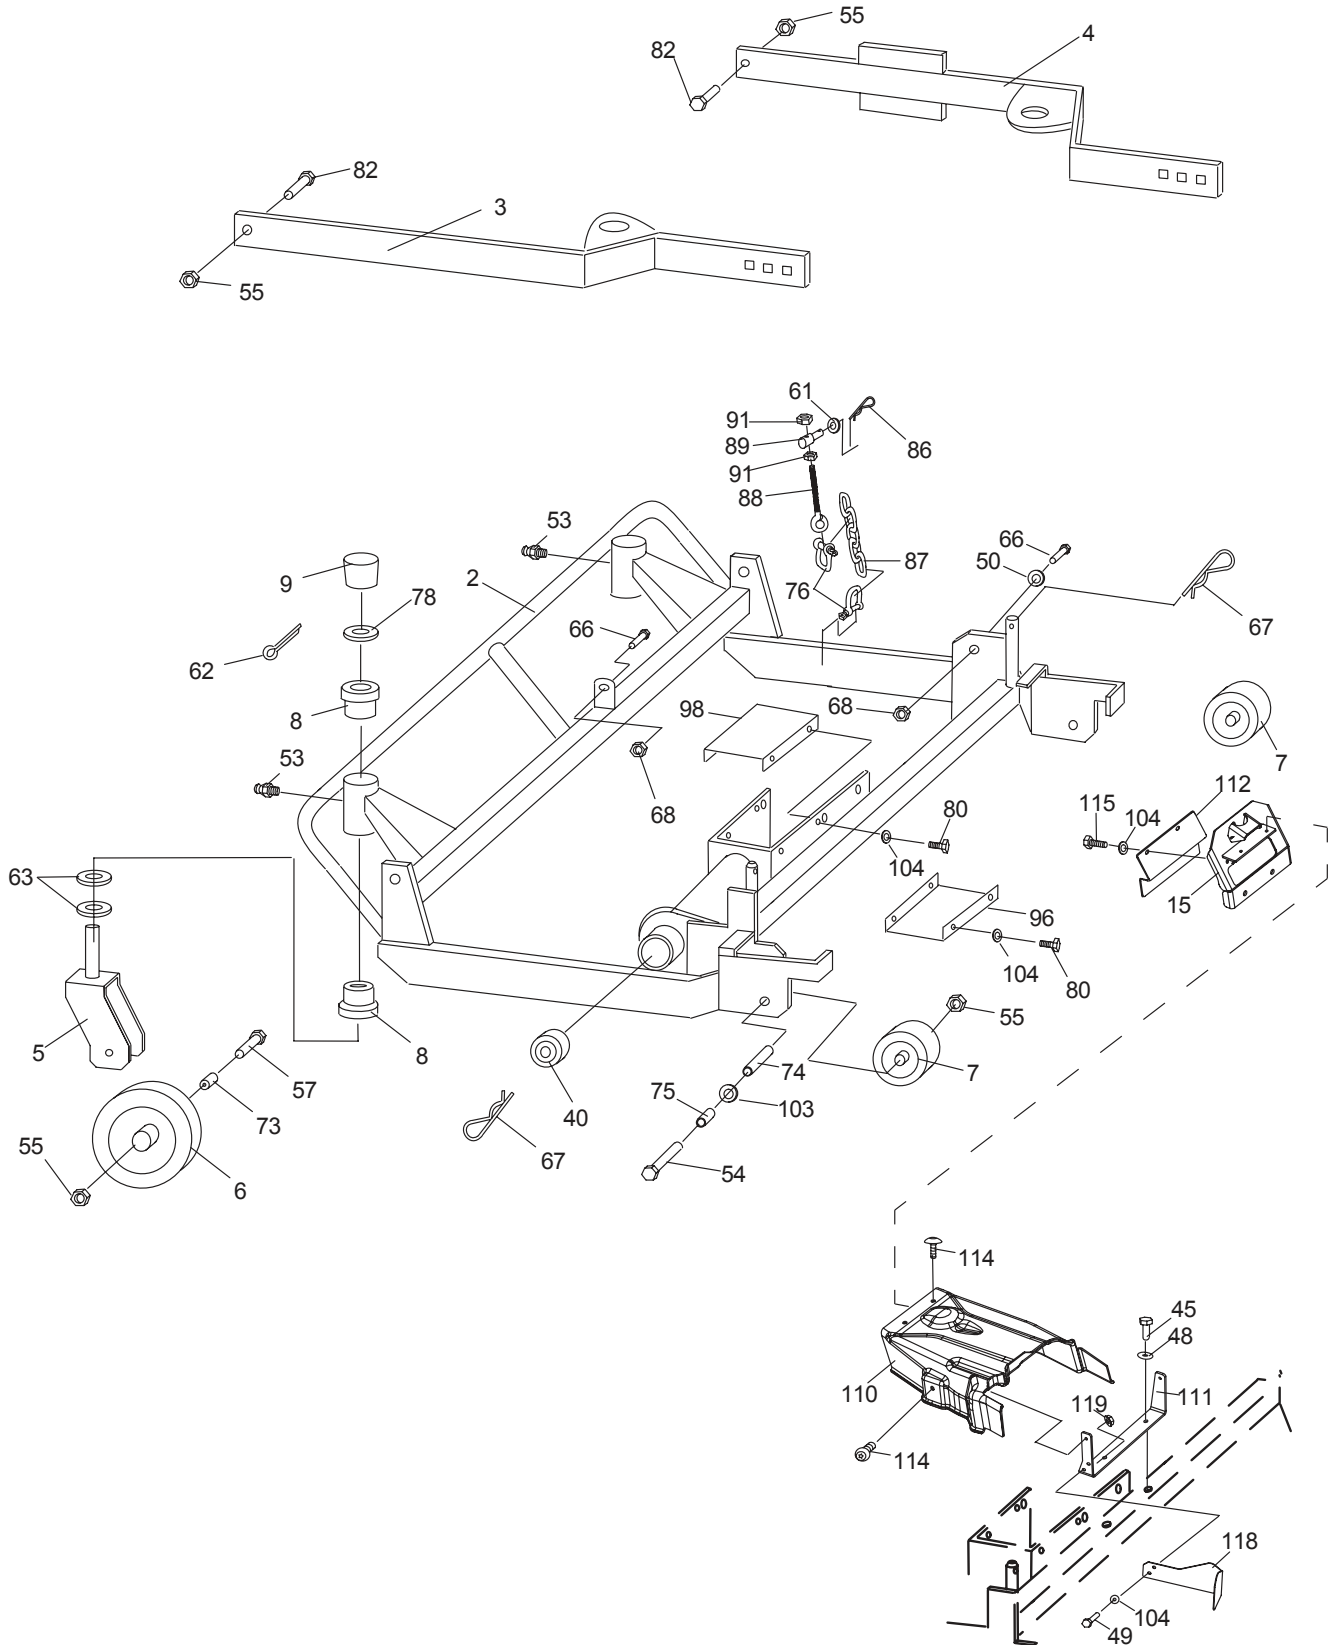

# **LAWN RAKE - Park 2+4WD**

**13-0975-11 - Season 2016**

- Use GLOBAL GARDEN PRODUCT Genuine Spare Parts specified in the parts list for repair and/or replacement.
  - The contents described in the parts list may change due to improvement.
  - The drawings of the spare parts are only indicative and might not represent the part in question exactly.
  - The indications "right" - "left" - "front" - "rear" refer to the position of the operator when using the machine.
- When placing orders of parts for repair and/or replacement, make sure that the illustrated parts list is the one applying to the machine's year of manufacture, as shown on the identification plate attached to the machine.

Utgåva Issue 45 - 2015		Mossrivare Lawn rake			
Pos. Fig.	Antal Q.ty	Art nr Part No	Benämning	Description	Anmärkning Notes
114	4	9893-0616-16	Skruv	Screw	
115	2	9959-0612-16	Skruv	Screw	
118	1	118890003/0	Remskydd	Belt Guard	
119	2	112292102/0	Mutter	Nut	