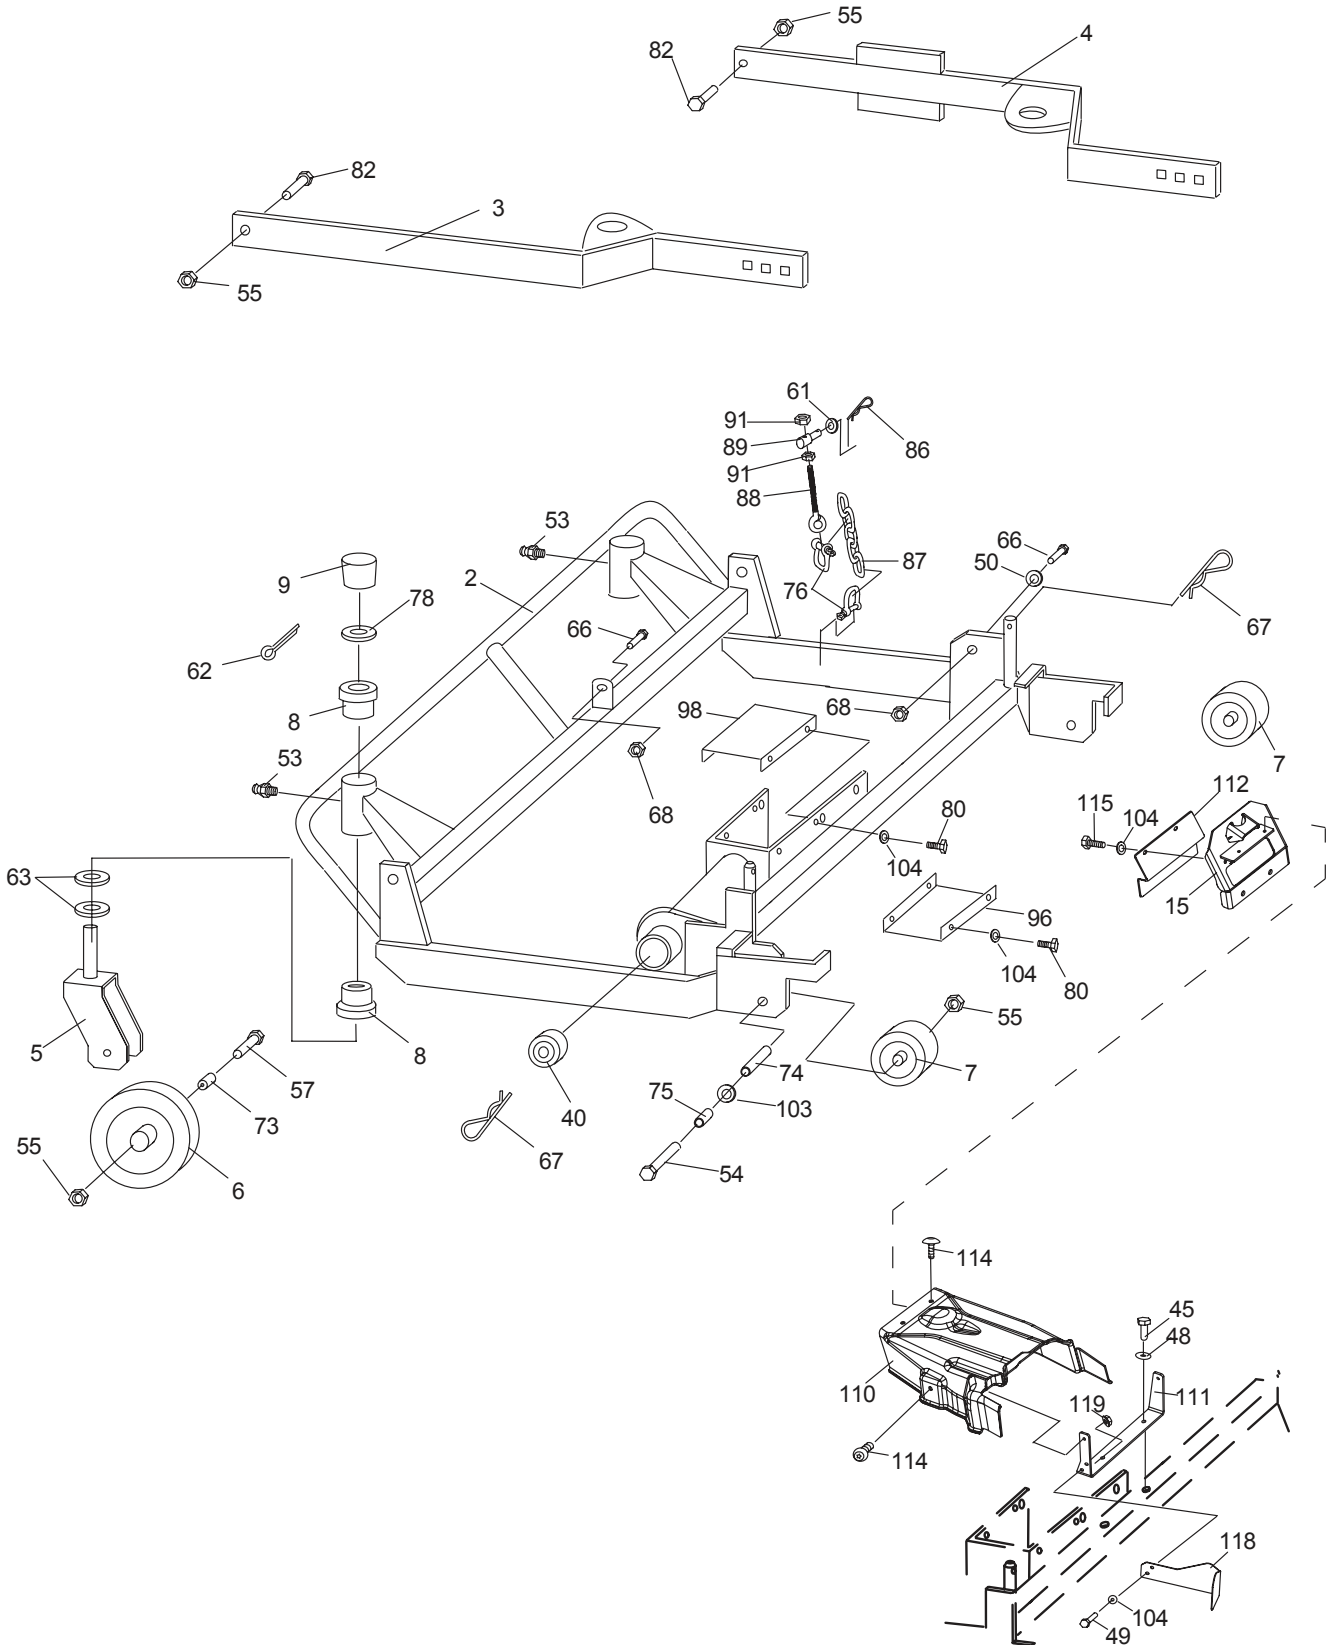

Utgåva Issue 45 - 2015		Mossrivare	Lawn rake		
Pos. Fig.	Antal Q.ty	Art nr Part No	Benämning	Description	Anmärkning Notes
2	1	1319-1863-01	Ram	Frame	
3	1	1319-1867-01	Fäststag-Vä	Side Plate-Lh	
4	1	1319-1868-01	Fäststag-Hö	Side Plate-Rh	
5	2	1319-1708-01	Hjulbygel	Wheel Fork	
6	2	1134-3520-01	Stödhjul	Support Wheel	
7	2	1134-0305-00	Stödhjul	Casing Wheel	
8	1	1134-9024-01	Lager (4 St)	Bearing	
9	2	1319-1709-01	Skyddshatt	Dust Cap	
15	1	1319-1866-02	Lyftpunkt	Lifting Point	
34	1	1111-1842-01	Fjäder	Spring	
40	1	9549-0027-00	Kullager	Ball Bearing	
45	1	9997-0816-16	Skruv	Screw	
48	8	9699-0028-02	Bricka	Washer	
49	1	112791200/0	Skruv	Screw	
50	1	9699-0037-02	Bricka	Washer	
52	2	9997-1035-16	Skruv	Screw	
53	2	9501-0500-00	Smörjkopp Kort Rak	Grease Dispenser	
54	2	9997-1090-12	Skruv	Screw	
55	6	9747-1031-02	Mutter	Nut	
57	2	9997-1080-12	Skruv	Screw	
61	1	9699-0035-02	Bricka	Washer	
62	2	9599-0085-02	SaxSprint 4X30 Fz	Split Pin	
63	4	9699-0042-02	Bricka	Washer	
64	2	9739-1031-22	Mutter	Nut	
66	2	1134-0240-00	Skruv	Screw	
67	2	9598-0003-02	Spring Pin	Spring Pin	
68	2	112293201/0	Mutter	Nut	
73	2	1319-1735-01	Distans	Collar	
74	2	1319-1870-01	Hylsa	Collar	
75	2	1319-1871-01	Stödrör	Support Tube	
76	2	1134-2629-01	Schackel	Lift Link	
78	2	9699-0042-02	Bricka	Washer	
80	8	9997-0612-16	Skruv	Screw	
82	2	9997-1025-16	Skruv	Screw	
86	1	1319-1692-01	Lasnal	Spring Pin	
87	1	1319-1873-01	Kedja	Chain	
88	1	9405-0031-00	Skruvögla M8 X 80 Fz	Eye-Bolt	
89	1	1134-0576-00	Kill	Key	
91	2	9799-0831-02	Mutter	Nut	
96	1	1319-1869-01	Platta	Drive Shaft Plate	
98	1	1319-1859-01	Platta	Drive Shaft Plate	
103	2	9699-0104-02	Bricka	Washer	
104	7	112521330/0	Bricka	Washer	
107	1	1319-1903-01	Kill I Kil	Key	
109	1	1134-6912-01	Electric Actuator I Ställdon	Electric Actuator	
110	1	337060010/0	Remskydd	Belt Guard	
111	1	118890001/0	Mounting	Mounting	
112	2	118890002/0	Skydd	Guard	
113	1	1319-2017-01	Grip I Handtag	Grip I Hand Grip