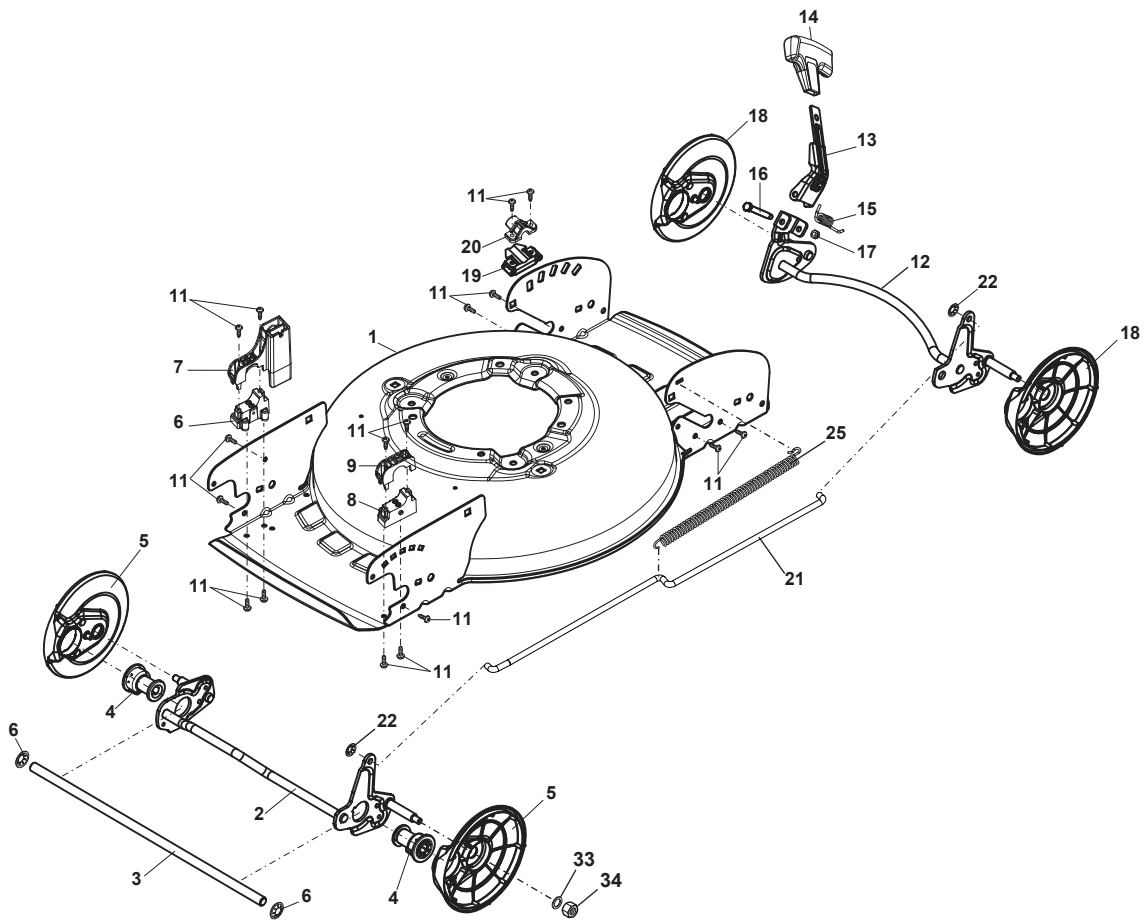

# **MULTICLIP 47**

**298471148/S15 - Season 2015**

- Use GLOBAL GARDEN PRODUCT Genuine Spare Parts specified in the parts list for repair and/or replacement.
  - The contents described in the parts list may change due to improvement.
  - The drawings of the spare parts are only indicative and might not represent the part in question exactly.
  - The indications "right" - "left" - "front" - "rear" refer to the position of the operator when using the machine.
- When placing orders of parts for repair and/or replacement, make sure that the illustrated parts list is the one applying to the machine's year of manufacture, as shown on the identification plate attached to the machine.

[www.stiga.com](http://www.stiga.com)

Utgåva Issue 20 - 2015		Kapa och höjdställning		Deck And Height Adjusting	
Pos. Fig.	Antal Q.ty	Art nr Part No	Benämning	Description	Anmärkning Notes
1	1	381004781/0	Chassi-gra	Grey Deck	
2	1	381302877/0	Hjulaxel-fram	Front Wheel Axle	
3	1	322033397/0	Hjulaxel-fram	Front Wheel Axle	
4	1	322042066/0	Bussning	Bushing	
5	2	322600204/0	Hjulskydd	Internal Wheel Protection	
6	2	122020050/0	Lasbricka	Ring	
7	1	322785476/0	Fäste	Support	
8	1	322785477/0	Fäste	Support	
9	1	322785478/0	Fäste	Support	
10	1	322785479/0	Fäste	Support	
11	19	112728697/0	Skruv	Screw	
12	1	381302879/0	Hjulaxel-bakre	Rear Wheel Axle	
13	1	322322857/0	Manöverbygel	Lever, Height Adjustment	
14	1	322394527/0	Handtagsknopp	Knob	for Stiga Models
15	1	122446192/0	Fjäder	Spring	
16	1	122534131/0	Stift	Pin	
17	1	112154510/0	Mutter	Nut	
18	2	322600204/0	Hjulskydd	Internal Wheel Protection	
19	2	322785474/0	Fäste	Support	
20	2	322785475/0	Höjjustering sektor	Sector, Height Adjustment	
21	1	122033332/0	Justerstang	Adjustment Rod	
22	2	112604899/0	Starlock P6704 8 Fz	Crown Fastener	
23	1	122446184/0	Fjäder	Spring	
33	4	112521350/0	Bricka	Washer	
34	4	112155000/0	Mutter	Nut	