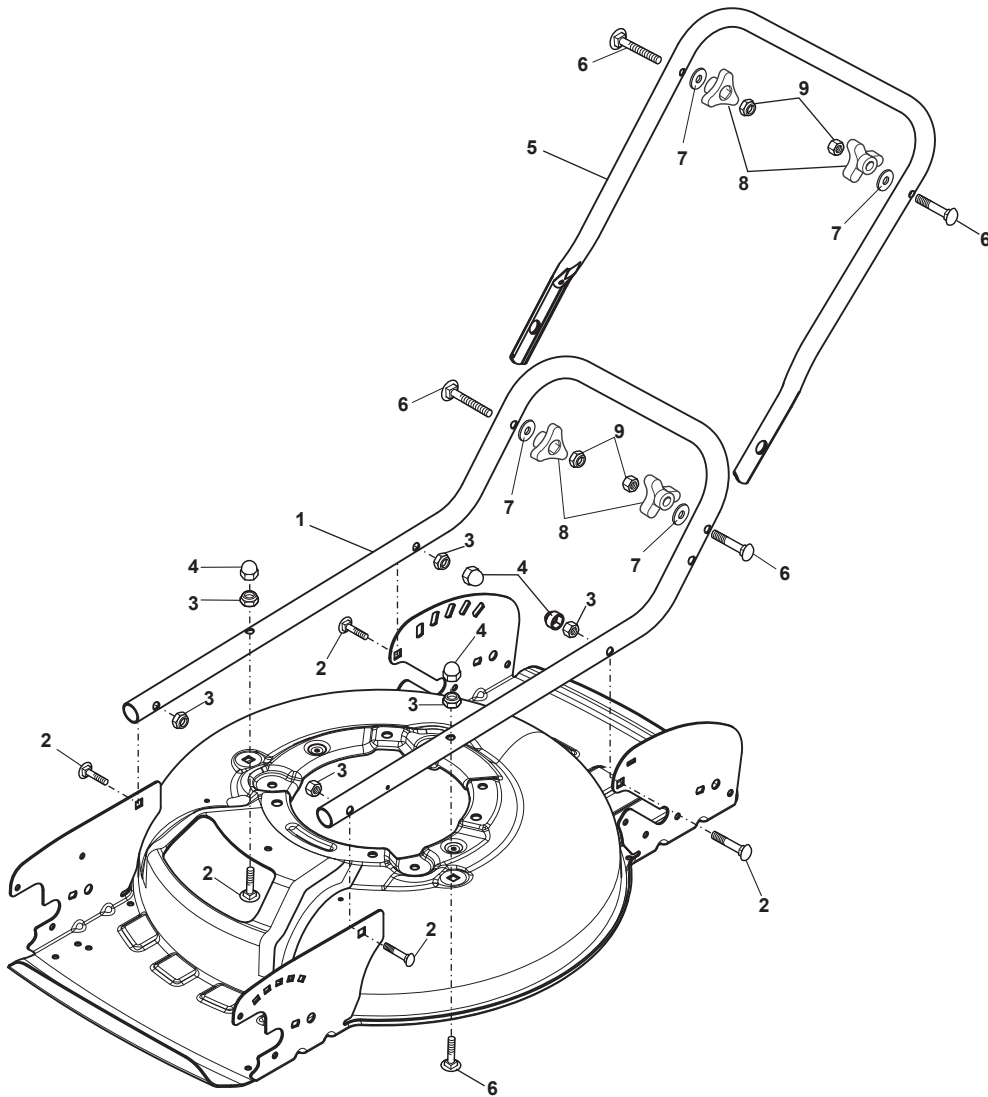

Utgåva Issue 20 - 2015		Reglage, nedre Handle, Lower Part			
Pos. Fig.	Antal Q.ty	Art nr Part No	Benämning	Description	Anmärkning Notes
1	1	381007556/0	Reglage, nedre Gul	Handle, Lower Part Yellow	
2	6	112818900/0	Skruv	Screw	
3	6	112155000/0	Mutter	Nut	
4	4	118203854/0	Skruv	Screw	
5	1	381007542/1	Handtag Nedre	Handle, Middle Part Yellow	
6	4	112819121/0	Skruv	Screw	
7	4	122671651/0	Bricka	Washer	
8	4	322399840/0	Handtag Gul	Yellow Knob	Black
9	4	112293200/0	Mutter	Nut