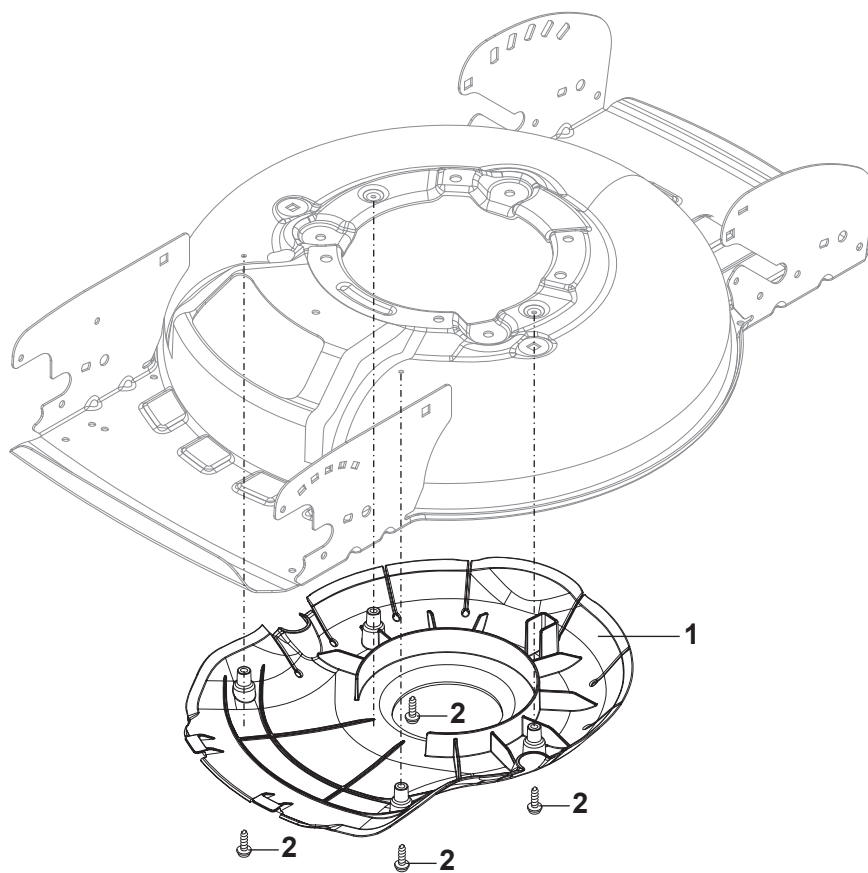

# **MULTICLIP 47**

**298471148/S15 - Season 2015**

- Use GLOBAL GARDEN PRODUCT Genuine Spare Parts specified in the parts list for repair and/or replacement.
  - The contents described in the parts list may change due to improvement.
  - The drawings of the spare parts are only indicative and might not represent the part in question exactly.
  - The indications "right" - "left" - "front" - "rear" refer to the position of the operator when using the machine.
- When placing orders of parts for repair and/or replacement, make sure that the illustrated parts list is the one applying to the machine's year of manufacture, as shown on the identification plate attached to the machine.

[www.stiga.com](http://www.stiga.com)

Utgåva Issue 20 - 2015		Kapa och höjdställning		Deck And Height Adjusting	
Pos. Fig.	Antal Q.ty	Art nr Part No	Benämning	Description	Anmärkning Notes
1	1	381004781/0	Chassi-gra	Grey Deck	
2	1	381302877/0	Hjulaxel-fram	Front Wheel Axle	
3	1	322033397/0	Hjulaxel-fram	Front Wheel Axle	
4	1	322042066/0	Bussning	Bushing	
5	2	322600204/0	Hjulskydd	Internal Wheel Protection	
6	2	122020050/0	Lasbricka	Ring	
7	1	322785476/0	Fäste	Support	
8	1	322785477/0	Fäste	Support	
9	1	322785478/0	Fäste	Support	
10	1	322785479/0	Fäste	Support	
11	19	112728697/0	Skruv	Screw	
12	1	381302879/0	Hjulaxel-bakre	Rear Wheel Axle	
13	1	322322857/0	Manöverbygel	Lever, Height Adjustment	
14	1	322394527/0	Handtagsknopp	Knob	for Stiga Models
15	1	122446192/0	Fjäder	Spring	
16	1	122534131/0	Stift	Pin	
17	1	112154510/0	Mutter	Nut	
18	2	322600204/0	Hjulskydd	Internal Wheel Protection	
19	2	322785474/0	Fäste	Support	
20	2	322785475/0	Höjjustering sektor	Sector, Height Adjustment	
21	1	122033332/0	Justerstang	Adjustment Rod	
22	2	112604899/0	Starlock P6704 8 Fz	Crown Fastener	
23	1	122446184/0	Fjäder	Spring	
33	4	112521350/0	Bricka	Washer	
34	4	112155000/0	Mutter	Nut	