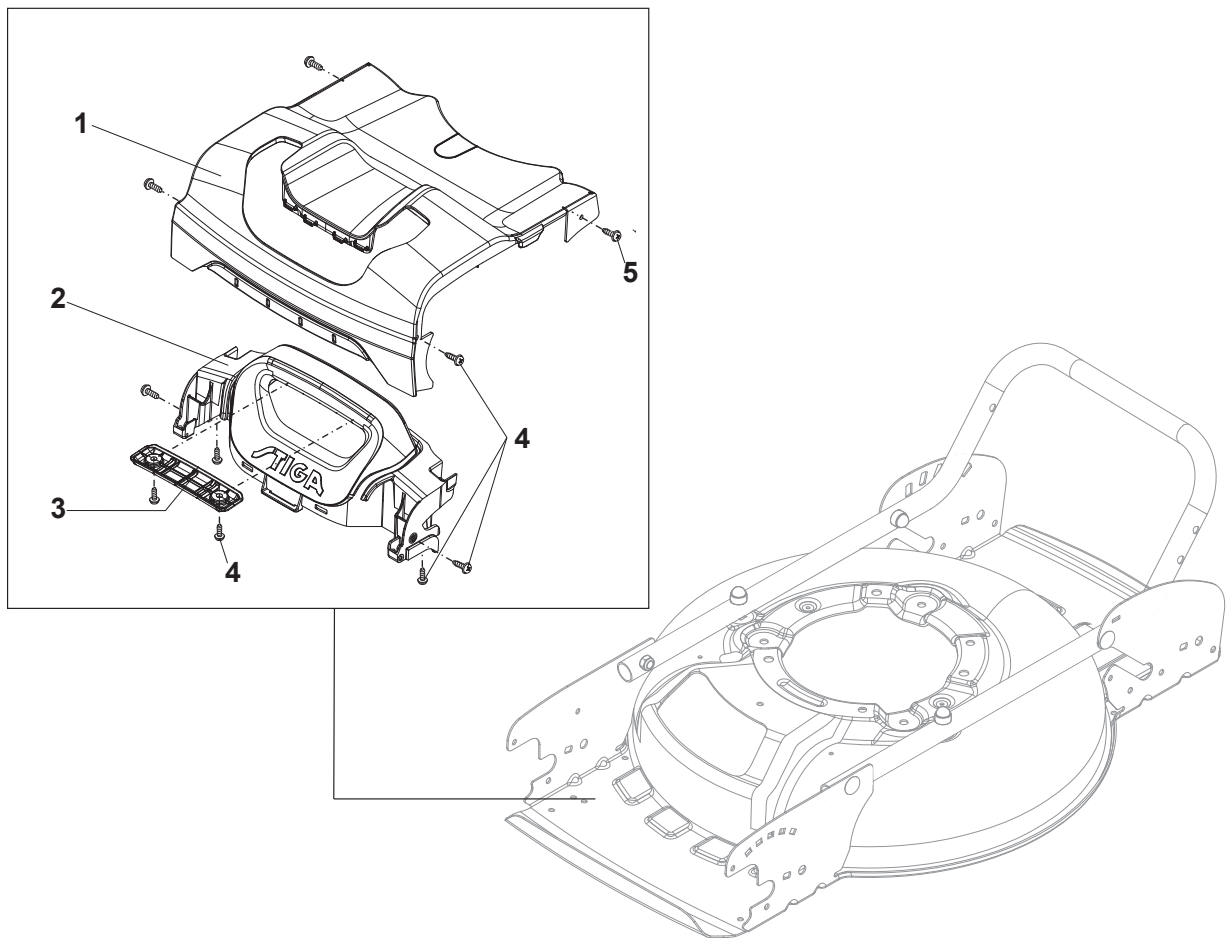

Utgåva Issue 20 - 2015		Mask Mask, Frontal Basic Version			
Pos. Fig.	Antal Q.ty	Art nr Part No	Benämning	Description	Anmärkning Notes
1	1	381390126/0	Handtag	Frontal Assy	
2	1	322393739/0	Handtag	Frontal	
3	1	322393659/0	Handtag, nedresKapa, gul	Handle, Lower Part	
4	8	112728697/0	Skruv	Screw	
5	2	112728124/0	Skruv	Screw