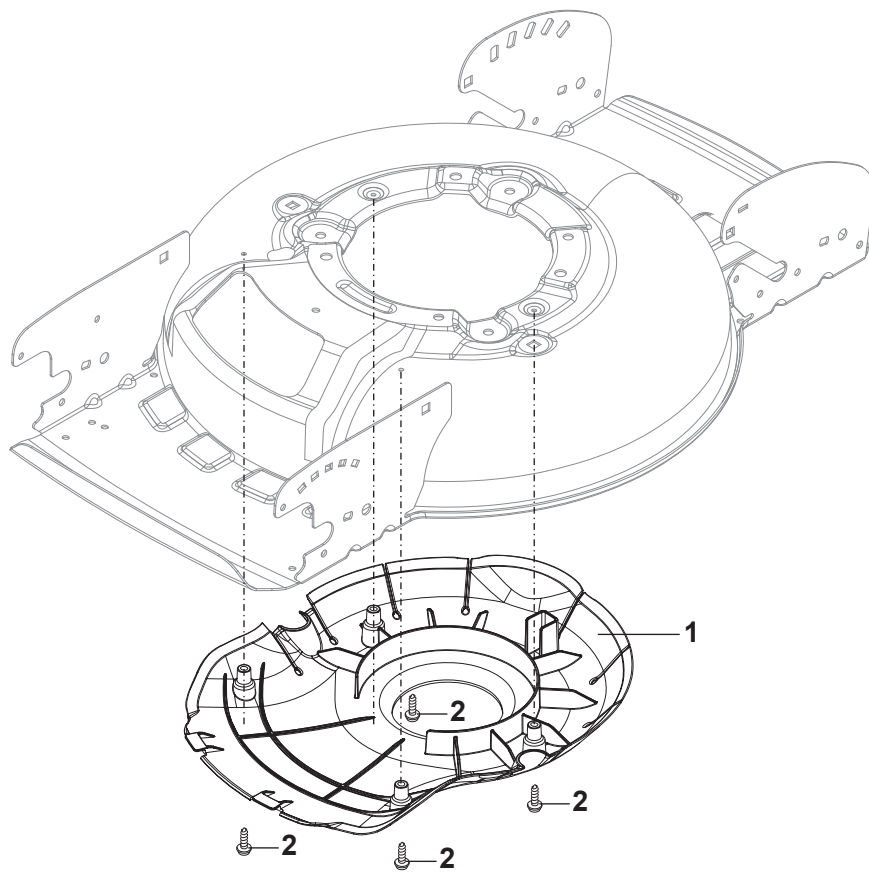

Reservdelskatalog Parts Catalogue

MULTICLIP 47 BLUE

298471048/S15 - Season 2016

- Use GLOBAL GARDEN PRODUCT Genuine Spare Parts specified in the parts list for repair and/or replacement.
 - The contents described in the parts list may change due to improvement.
 - The drawings of the spare parts are only indicative and might not represent the part in question exactly.
 - The indications "right" - "left" - "front" - "rear" refer to the position of the operator when using the machine.
- When placing orders of parts for repair and/or replacement, make sure that the illustrated parts list is the one applying to the machine's year of manufacture, as shown on the identification plate attached to the machine.

www.stiga.com

Utgåva Issue 3 - 2016		Kapa och höjdställning		Deck And Height Adjusting	
Pos. Fig.	Antal Q.ty	Art nr Part No	Benämning	Description	Anmärkning Notes
1	1	381004783/1	Chassi	Deck Black	
22	4	122671661/0	Bricka	Washer	
15	4	112155015/0	Mutter	Nut	
16	2	322608569/0	Reinforcement Reinforcement	Reinforcement Reinforcement	
17	2	112815200/0	Skruv	Screw	
18	2	112582100/0	Lasbricka	Grower	
19	2	112292100/0	Mutter	Nut	
20	2	118203853/0	Lock	Cap	
21	2	118203854/0	Lock	Cap	
2	2	112728697/0	Skruv	Screw	
3	1	322109912/0	Sidoskydd	Left Side Cover	
4	1	322109913/0	Sidoskydd	Right Side Cover	
5	2	322735597/1	Höjjustering sektor	Sector, Height Adjustment	
6	2	322735595/1	Höjjustering sektor	Sector, Height Adjustment	
7	4	381005143/0	Hjulfäste	Wheel Support	
8	4	322321537/0	Höjdställningsspak	Lever, Height Adjustment	
9	4	122394501/0	Handtagsknopp	Knob	
10	4	122519811/0	Stift	Pin	
11	4	112523070/0	Bricka	Washer	
12	4	112583500/0	Lasbricka	Grower	
13	4	112293200/0	Mutter	Nut	
14	4	112521350/0	Bricka	Washer	