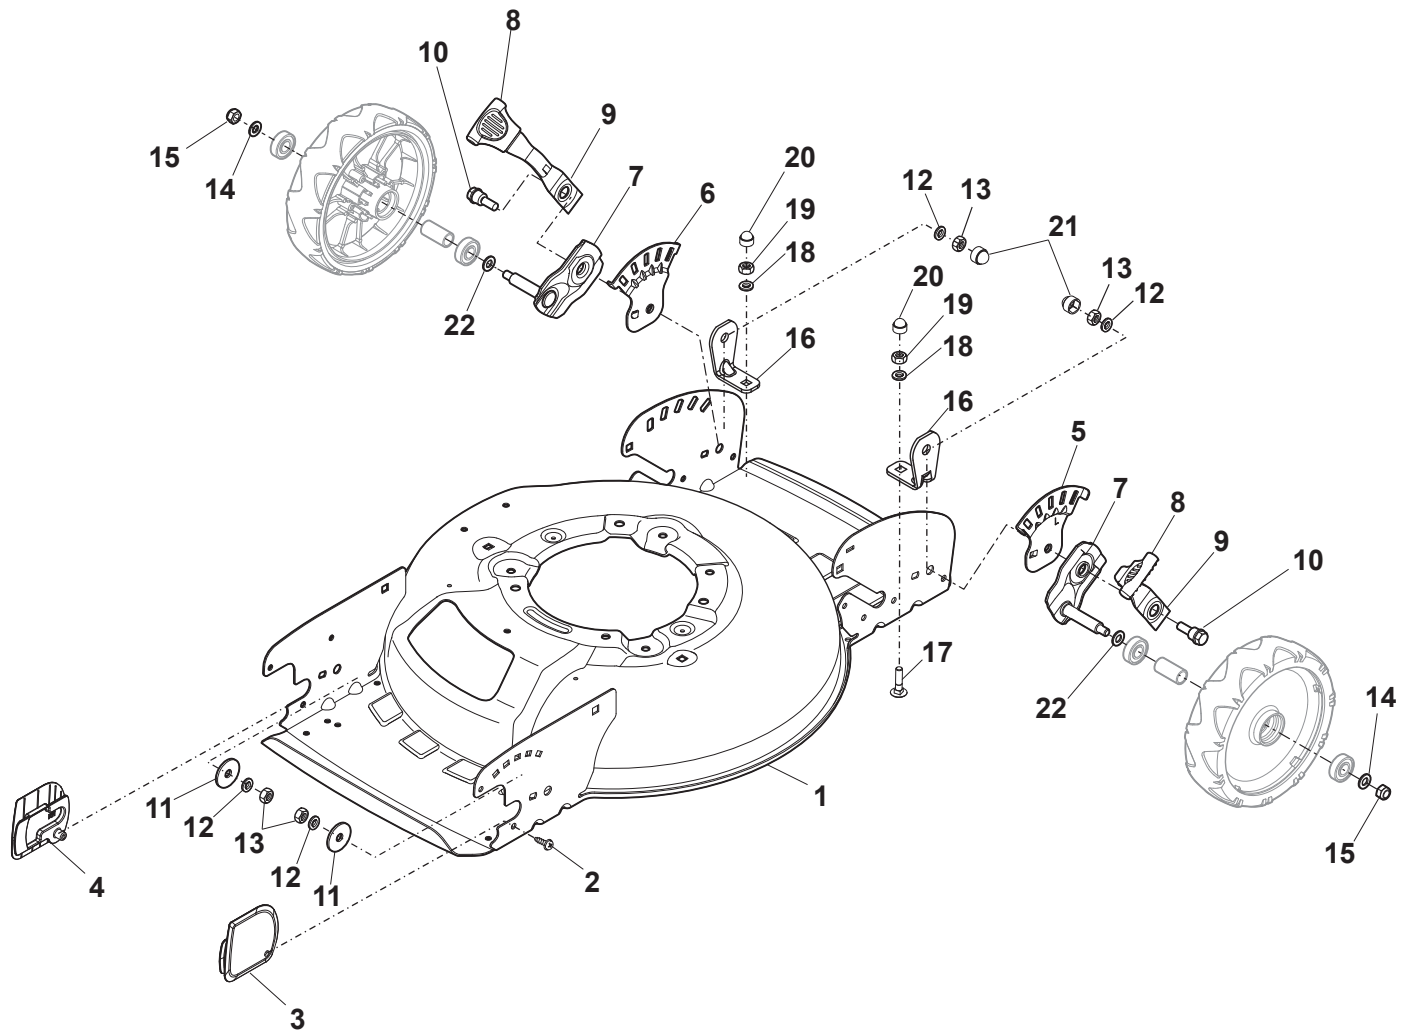

Reservdelskatalog Parts Catalogue

MULTICLIP 47 BLUE

298471048/S15 - Season 2016

- Use GLOBAL GARDEN PRODUCT Genuine Spare Parts specified in the parts list for repair and/or replacement.
 - The contents described in the parts list may change due to improvement.
 - The drawings of the spare parts are only indicative and might not represent the part in question exactly.
 - The indications "right" - "left" - "front" - "rear" refer to the position of the operator when using the machine.
- When placing orders of parts for repair and/or replacement, make sure that the illustrated parts list is the one applying to the machine's year of manufacture, as shown on the identification plate attached to the machine.

www.stiga.com

Utgåva Issue 3 - 2016		Kapa och höjdställning		Deck And Height Adjusting	
Pos. Fig.	Antal Q.ty	Art nr Part No	Benämning	Description	Anmärkning Notes
1	1	381004783/1	Chassi	Deck Black	
22	4	122671661/0	Bricka	Washer	
15	4	112155015/0	Mutter	Nut	
16	2	322608569/0	Reinforcement Reinforcement	Reinforcement Reinforcement	
17	2	112815200/0	Skruv	Screw	
18	2	112582100/0	Lasbricka	Grower	
19	2	112292100/0	Mutter	Nut	
20	2	118203853/0	Lock	Cap	
21	2	118203854/0	Lock	Cap	
2	2	112728697/0	Skruv	Screw	
3	1	322109912/0	Sidoskydd	Left Side Cover	
4	1	322109913/0	Sidoskydd	Right Side Cover	
5	2	322735597/1	Höjjustering sektor	Sector, Height Adjustment	
6	2	322735595/1	Höjjustering sektor	Sector, Height Adjustment	
7	4	381005143/0	Hjulfäste	Wheel Support	
8	4	322321537/0	Höjdställningsspak	Lever, Height Adjustment	
9	4	122394501/0	Handtagsknopp	Knob	
10	4	122519811/0	Stift	Pin	
11	4	112523070/0	Bricka	Washer	
12	4	112583500/0	Lasbricka	Grower	
13	4	112293200/0	Mutter	Nut	
14	4	112521350/0	Bricka	Washer	