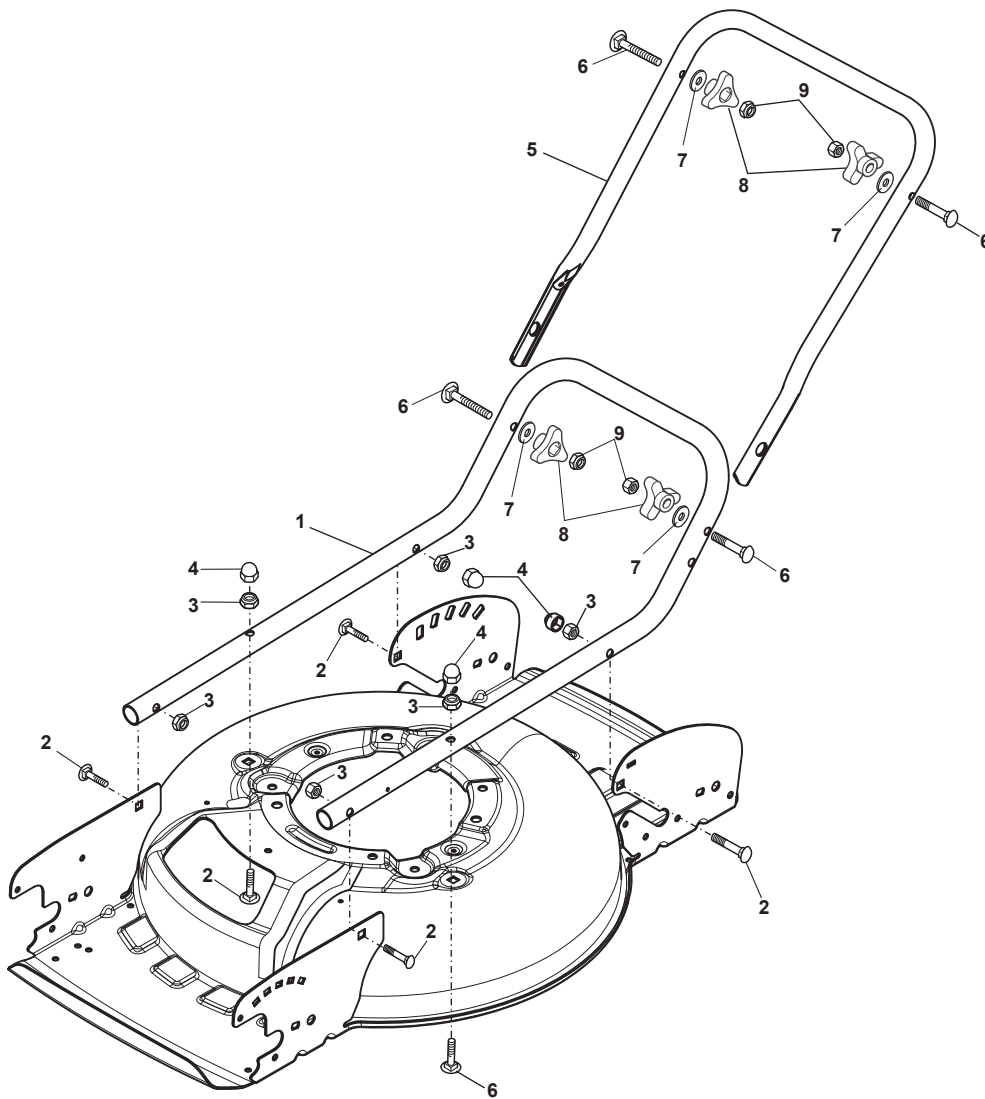

Utgåva Issue 3 - 2016		Reglage, nedre Handle, Lower Part			
Pos. Fig.	Antal Q.ty	Art nr Part No	Benämning	Description	Anmärkning Notes
1	1	381007556/0	Reglage, nedre Gul	Handle, Lower Part Yellow	
2	6	112818900/0	Skruv	Screw	
3	6	112155000/0	Mutter	Nut	
4	4	118203854/0	Lock	Cap	
5	1	381007542/1	Handtag Nedre	Handle, Middle Part Yellow	
6	4	112819121/0	Skruv	Screw	
7	4	122671651/0	Bricka	Washer	
8	4	322399840/0	Handtag Gul	Yellow Knob	
9	4	112293200/0	Mutter	Nut