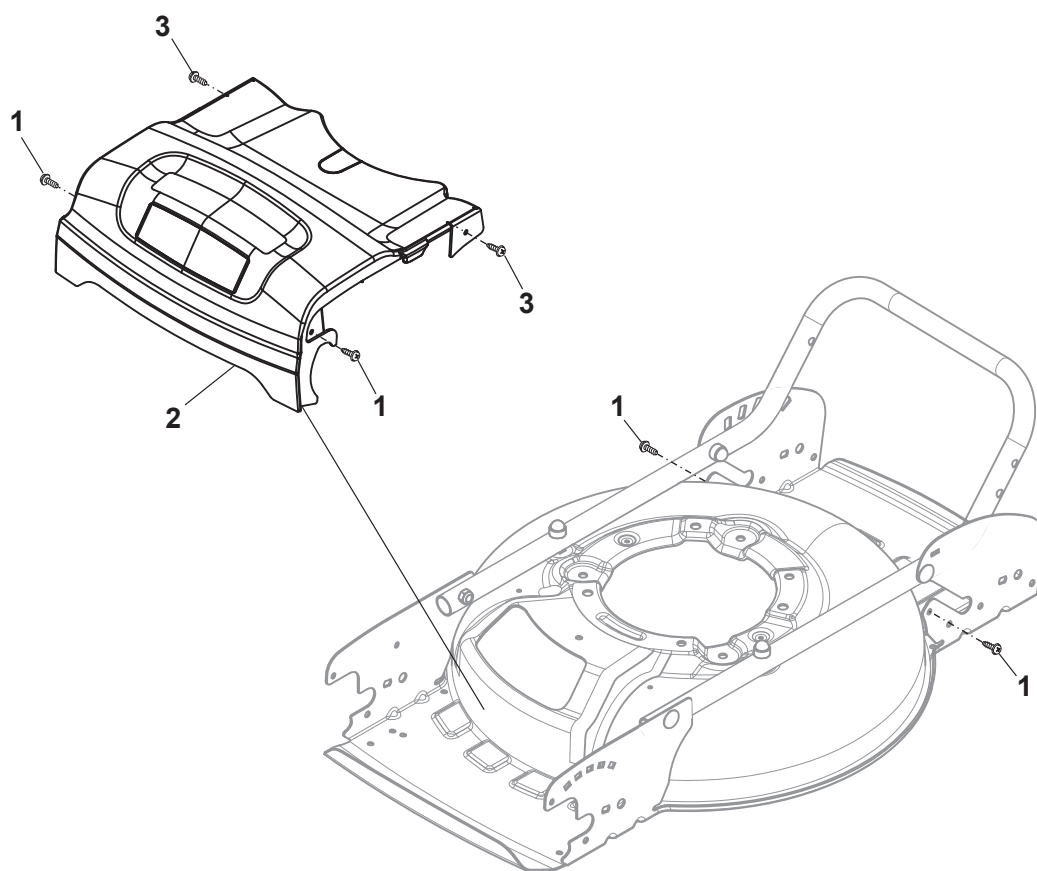

Utgåva Issue 3 - 2016		Mask Mask, Frontal with Handle Version			
Pos. Fig.	Antal Q.ty	Art nr Part No	Benämning	Description	Anmärkning Notes
1	2	112728697/0	Skruv	Screw	
2	1	322226219/0	Frontkapa	Mask, STIGA Grey	
3	2	112728124/0	Skruv	Screw