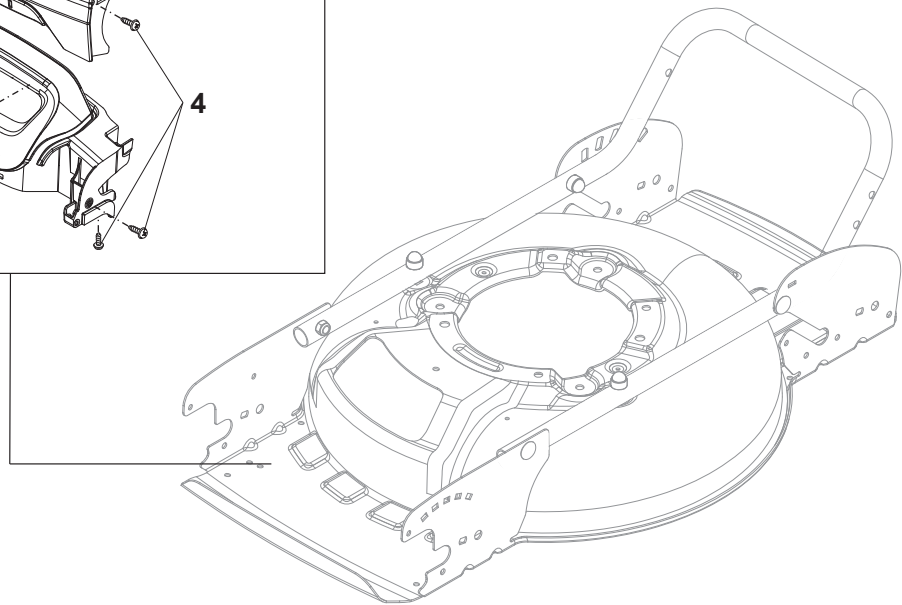

Utgåva Issue 20 - 2015		Mask Mask, Frontal Basic Version			
Pos. Fig.	Antal Q.ty	Art nr Part No	Benämning	Description	Anmärkning Notes
1	1	381390126/0	Handtag	Frontal Assy	
2	1	322393739/0	Handtag	Frontal	
3	1	322393659/0	Handtag, nedresKapa, gul	Handle, Lower Part	
4	8	112728697/0	Skruv	Screw	
5	2	112728124/0	Skruv	Screw