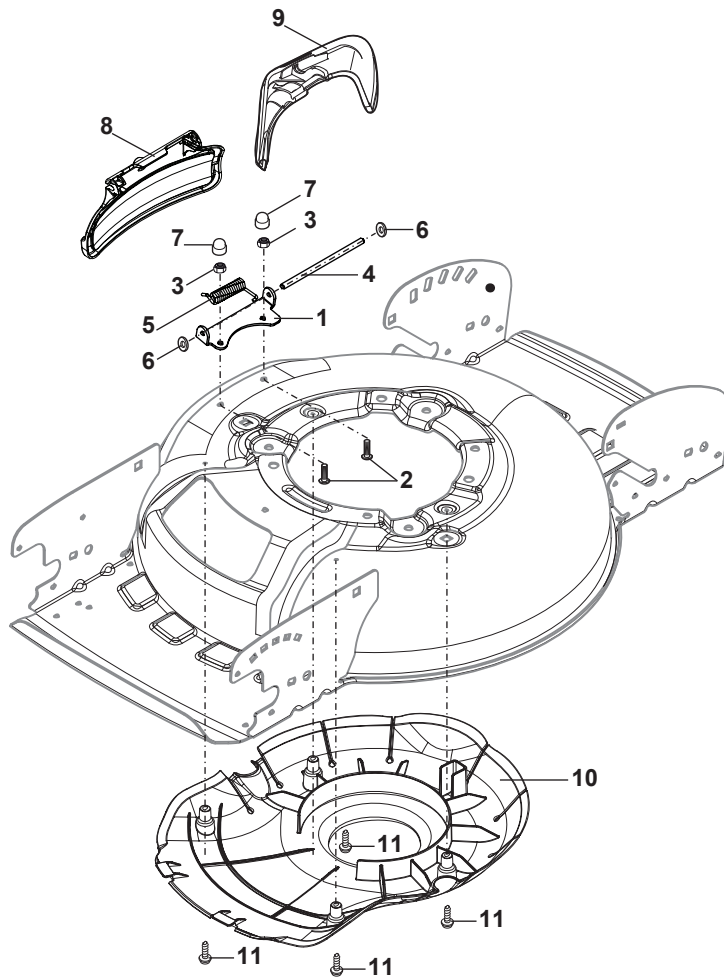

Reservdelskatalog Parts Catalogue

MULTICLIP 47 Q H

298471838/S15 - Season 2015

- Use GLOBAL GARDEN PRODUCT Genuine Spare Parts specified in the parts list for repair and/or replacement.
 - The contents described in the parts list may change due to improvement.
 - The drawings of the spare parts are only indicative and might not represent the part in question exactly.
 - The indications "right" - "left" - "front" - "rear" refer to the position of the operator when using the machine.
- When placing orders of parts for repair and/or replacement, make sure that the illustrated parts list is the one applying to the machine's year of manufacture, as shown on the identification plate attached to the machine.

www.stiga.com

Utgåva Issue 20 - 2015		Kapa och höjdställning Deck And Height Adjusting			
Pos. Fig.	Antal Q.ty	Art nr Part No	Benämning	Description	Anmärkning Notes
1	1	381004781/0	Chassi-gra	Grey Deck	
2	1	381302877/0	Hjulaxel-fram	Front Wheel Axle	
3	1	322033397/0	Hjulaxel-fram	Front Wheel Axle	
4	1	322042066/0	Bussning	Bushing	
5	2	322600204/0	Hjulskydd	Internal Wheel Protection	
6	2	122020050/0	Lasbricka	Ring	
7	1	322785476/0	Fäste	Support	
8	1	322785477/0	Fäste	Support	
9	1	322785478/0	Fäste	Support	
10	1	322785479/0	Fäste	Support	
11	19	112728697/0	Skruv	Screw	
12	1	381302879/0	Hjulaxel-bakre	Rear Wheel Axle	
13	1	322322857/0	Manöverbygel	Lever, Height Adjustment	
14	1	322394527/0	Handtagsknopp	Knob	for Stiga Models
15	1	122446192/0	Fjäder	Spring	
16	1	122534131/0	Stift	Pin	
17	1	112154510/0	Mutter	Nut	
18	2	322600204/0	Hjulskydd	Internal Wheel Protection	
19	2	322785474/0	Fäste	Support	
20	2	322785475/0	Höjjustering sektor	Sector, Height Adjustment	
21	1	122033332/0	Justerstang	Adjustment Rod	
22	2	112604899/0	Starlock P6704 8 Fz	Crown Fastener	
23	1	122446184/0	Fjäder	Spring	
33	4	112521350/0	Bricka	Washer	
34	4	112155000/0	Mutter	Nut	