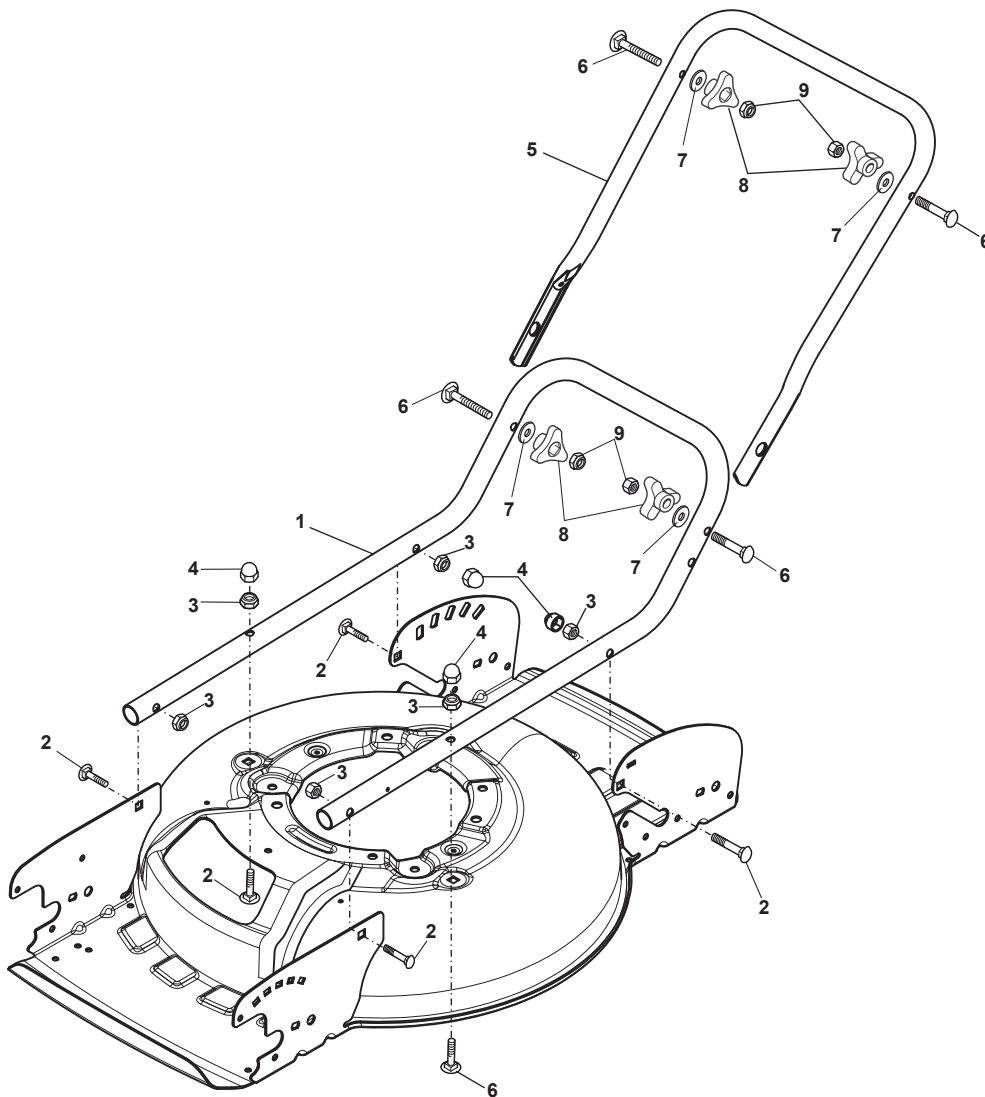

Utgåva Issue 20 - 2015		Reglage, nedre Handle, Lower Part			
Pos. Fig.	Antal Q.ty	Art nr Part No	Benämning	Description	Anmärkning Notes
1	1	381007556/0	Reglage, nedre Gul	Handle, Lower Part Yellow	
2	6	112818900/0	Skruv	Screw	
3	6	112155000/0	Mutter	Nut	
4	4	118203854/0	Skruv	Screw	
5	1	381007542/1	Handtag Nedre	Handle, Middle Part Yellow	
6	4	112819121/0	Skruv	Screw	
7	4	122671651/0	Bricka	Washer	
8	4	322399840/0	Handtag Gul	Yellow Knob	Black
9	4	112293200/0	Mutter	Nut