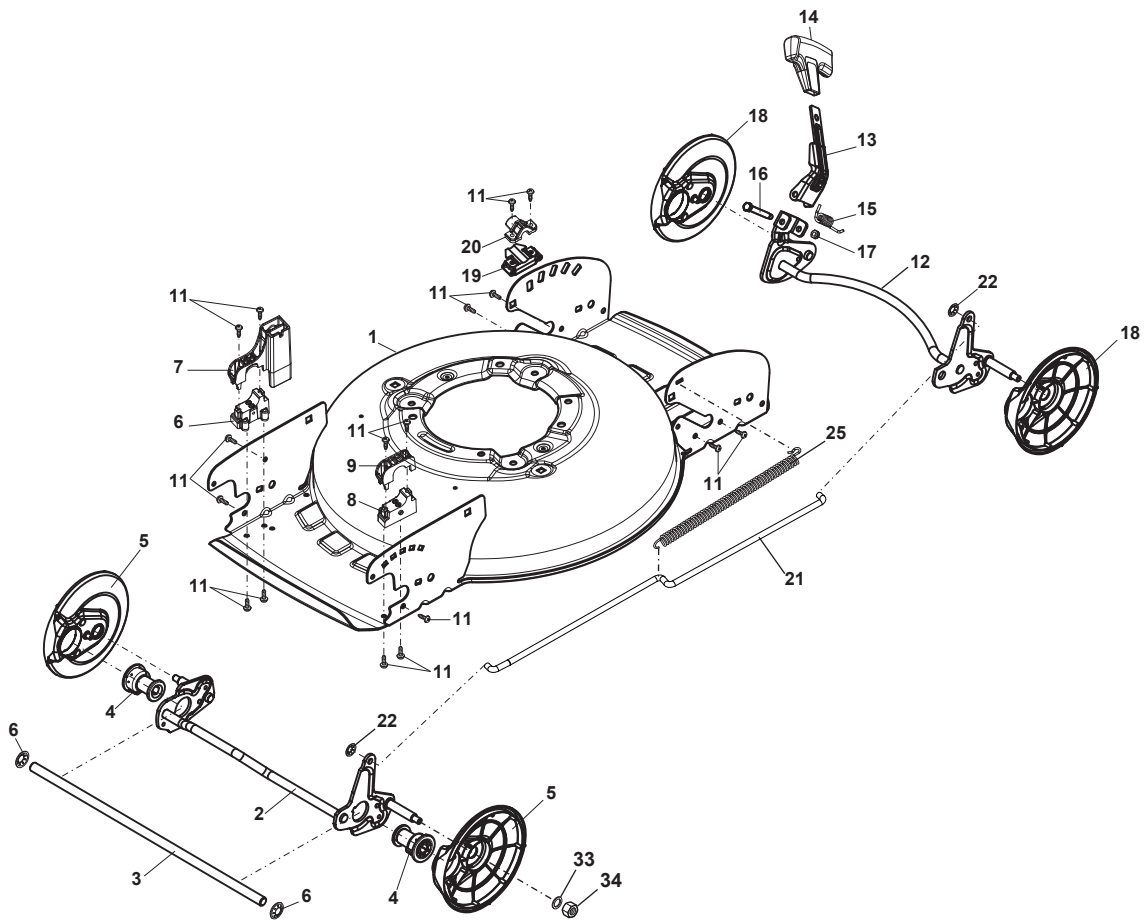

Reservdelskatalog Parts Catalogue

MULTICLIP 47 Q H

298471838/S15 - Season 2015

- Use GLOBAL GARDEN PRODUCT Genuine Spare Parts specified in the parts list for repair and/or replacement.
 - The contents described in the parts list may change due to improvement.
 - The drawings of the spare parts are only indicative and might not represent the part in question exactly.
 - The indications "right" - "left" - "front" - "rear" refer to the position of the operator when using the machine.
- When placing orders of parts for repair and/or replacement, make sure that the illustrated parts list is the one applying to the machine's year of manufacture, as shown on the identification plate attached to the machine.

www.stiga.com

Utgåva Issue 20 - 2015		Kapa och höjdställning Deck And Height Adjusting			
Pos. Fig.	Antal Q.ty	Art nr Part No	Benämning	Description	Anmärkning Notes
1	1	381004781/0	Chassi-gra	Grey Deck	
2	1	381302877/0	Hjulaxel-fram	Front Wheel Axle	
3	1	322033397/0	Hjulaxel-fram	Front Wheel Axle	
4	1	322042066/0	Bussning	Bushing	
5	2	322600204/0	Hjulskydd	Internal Wheel Protection	
6	2	122020050/0	Lasbricka	Ring	
7	1	322785476/0	Fäste	Support	
8	1	322785477/0	Fäste	Support	
9	1	322785478/0	Fäste	Support	
10	1	322785479/0	Fäste	Support	
11	19	112728697/0	Skruv	Screw	
12	1	381302879/0	Hjulaxel-bakre	Rear Wheel Axle	
13	1	322322857/0	Manöverbygel	Lever, Height Adjustment	
14	1	322394527/0	Handtagsknopp	Knob	for Stiga Models
15	1	122446192/0	Fjäder	Spring	
16	1	122534131/0	Stift	Pin	
17	1	112154510/0	Mutter	Nut	
18	2	322600204/0	Hjulskydd	Internal Wheel Protection	
19	2	322785474/0	Fäste	Support	
20	2	322785475/0	Höjjustering sektor	Sector, Height Adjustment	
21	1	122033332/0	Justerstang	Adjustment Rod	
22	2	112604899/0	Starlock P6704 8 Fz	Crown Fastener	
23	1	122446184/0	Fjäder	Spring	
33	4	112521350/0	Bricka	Washer	
34	4	112155000/0	Mutter	Nut	