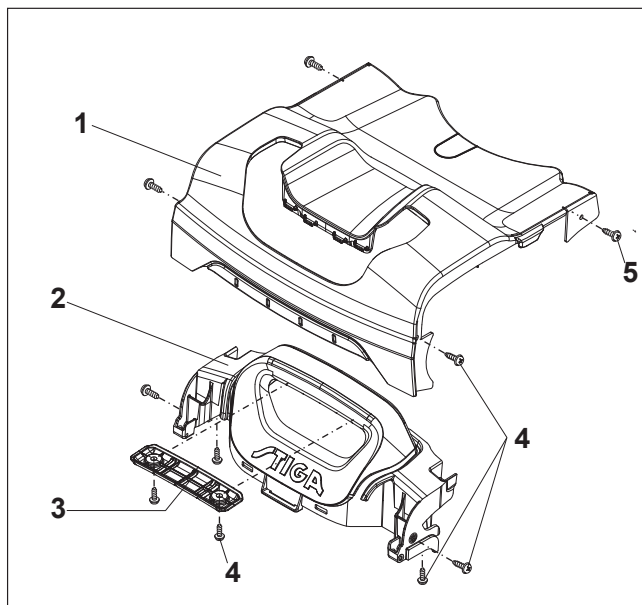

Utgåva Issue 20 - 2015		Mask Mask, Frontal Basic Version			
Pos. Fig.	Antal Q.ty	Art nr Part No	Benämning	Description	Anmärkning Notes
1	1	381390126/0	Handtag	Frontal Assy	
2	1	322393739/0	Handtag	Frontal	
3	1	322393659/0	Handtag, nedresKapa, gul	Handle, Lower Part	
4	8	112728697/0	Skruv	Screw	
5	2	112728124/0	Skruv	Screw