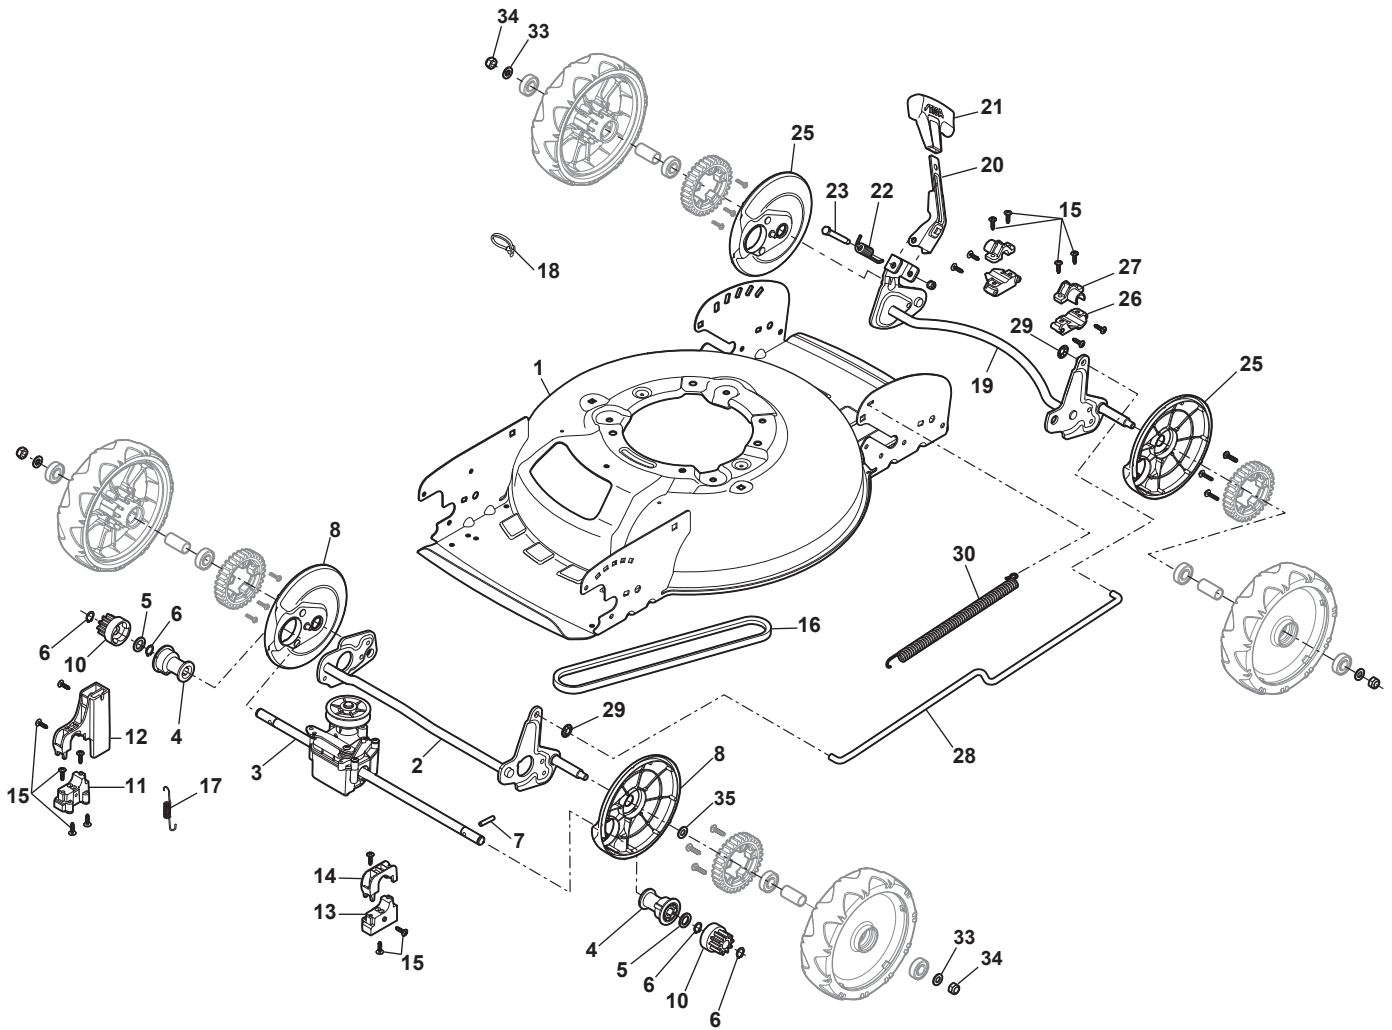

Utgåva Issue 3 - 2016		Kapa och höjdställning		Deck And Height Adjusting	
Pos. Fig.	Antal Q.ty	Art nr Part No	Benämning	Description	Anmärkning Notes
1	1	381004782/1	Chassi	Deck Grey	Side Discharge
34	4	112155015/0	Mutter	Nut	
35	4	122671661/0	Bricka	Washer	
2	1	381302877/0	Hjulaxel-fram	Front Wheel Axle	
3	1	181003113/0	Växellada	Gear Box	
4	2	322042066/0	Bussning	Bushing	
5	2	112521371/0	Bricka	Washer	
6	4	112608600/0	Segersäkringsåkring Sga12	Seeger	
7	2	122753000/0	Spännstift	Pin	
8	2	322600204/0	Hjulskydd	Internal Wheel Protection	
9	1	122570110/1	Drev	Pinion Right	
10	1	122570120/1	Drev	Pinion Left	
11	1	322785476/0	Fäste	Support	
12	1	322785477/0	Fäste	Support	
13	1	322785478/0	Fäste	Support	
14	1	322785479/0	Fäste	Support	
15	19	112728697/0	Skruv	Screw	
16	1	135063802/0	Drivrem	Belt	
17	1	122450439/0	Fjäder	Spring	
18	1	133320022/0	Klämma	Fastpoint Clamp Art.0384.Aa01	
19	1	381302879/0	Hjulaxel-bakre	Rear Wheel Axle	
20	1	322322857/0	Manöverbygel	Lever, Height Adjustment	
21	1	322394527/0	Handtagsknopp	Knob	
22	1	122446192/0	Fjäder	Spring	
23	1	122534131/0	Stift	Pin	
24	1	112154510/0	Mutter	Nut	
25	2	322600204/0	Hjulskydd	Internal Wheel Protection	
26	2	322785474/0	Fäste	Support	
27	2	322785475/0	Höjjustering sektor	Sector, Height Adjustment	
28	1	122033332/0	Justerstang	Adjustment Rod	
29	2	112604899/0	Starlock	Crown Fastener	
30	1	122446184/0	Fjäder	Spring	
33	4	112521350/0	Bricka	Washer