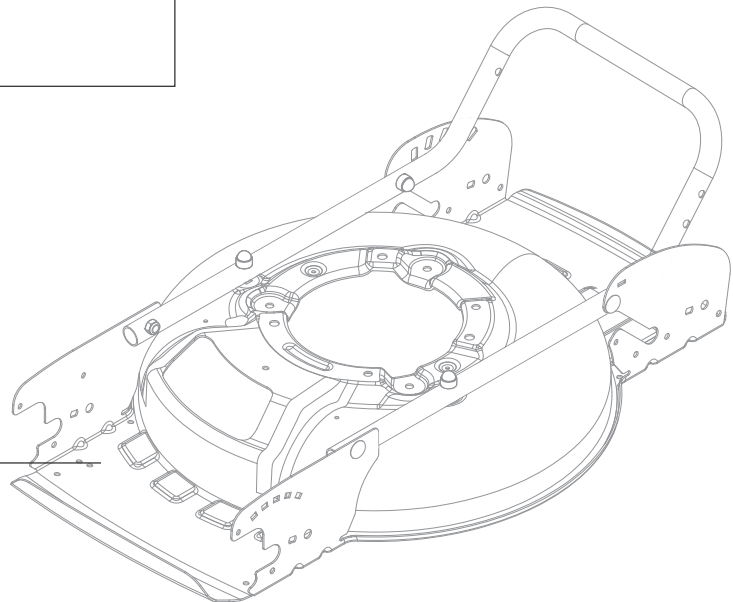

Utgåva Issue 2 - 2016		Mask Mask, Frontal Basic Version			
Pos. Fig.	Antal Q.ty	Art nr Part No	Benämning	Description	Anmärkning Notes
6	1	114367494/2	Dekal STIGA logo	Label STIGA logo	
1	1	381390126/0	Handtag	Frontal Assy	
2	1	322393739/0	Handtag	Handle	
3	1	322393659/0	Handtag, nedresKapa, gul	Handle, Lower Part	
4	8	112728697/0	Skruv	Screw	
5	2	112728124/0	Skruv	Screw