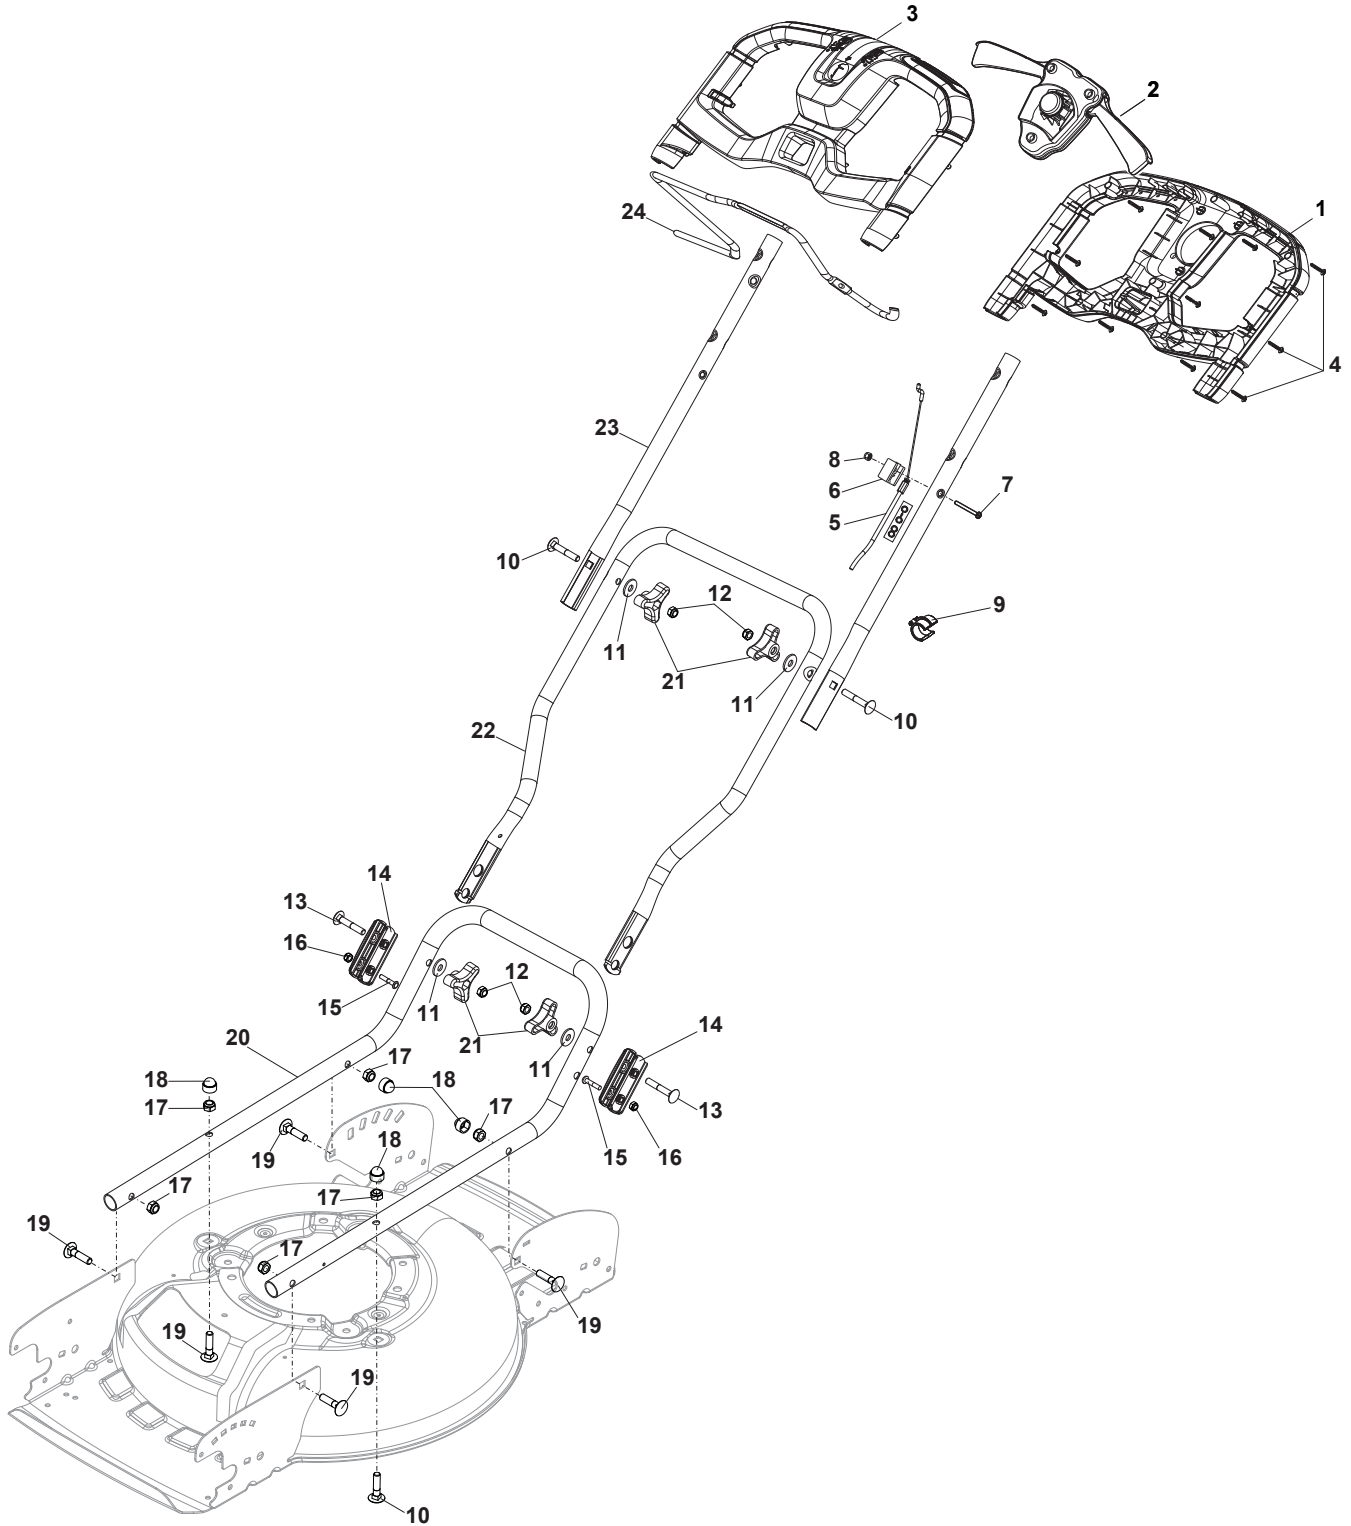

Utgåva Issue 2 - 2016		Reglage		Handle	
Pos. Fig.	Antal Q.ty	Art nr Part No	Benämning	Description	Anmärkning Notes
1	1	322291075/0	Handtagshalva, övre brytare	Upper Half Handgrip Switch	
2	1	381600557/0	Manöverdosa	Dead Hand Switch	
3	1	322291074/0	Handtagshalva, övre brytare	Upper Half Handgrip Switch	
4	11	112728711/0	Skruv	Screw	
5	1	381030103/1	Kopplingswire	Cable Rear Drive	
6	1	322551640/0	Plat	Plate	
7	1	112727783/0	Skruv	Screw	
8	1	112154510/0	Mutter	Nut	
9	3	122192000/1	Kabelhallare	Clamp	
10	2	112819121/0	Skruv	Screw	
11	4	122671651/0	Bricka	Washer	
12	2	112293200/0	Mutter	Nut	
13	2	112819202/0	Skruv	Screw	
14	2	322551578/0	Plat	Plate	
15	2	112760475/0	Skruv	Screw	
16	2	112154330/0	Mutter	Nut	
17	6	112155000/0	Mutter	Nut	
18	4	118203854/0	Lock	Cap	
19	6	112818900/0	Skruv	Screw	
20	1	381007556/0	Reglage, nedre Gul	Handle, Lower Part Yellow	
21	4	122399900/0	Knopp	Knob	
22	1	381007575/0	Styre-mellandel	Handle-middle part	
23	2	381007576/0	Handtag, övre	Handle, Upper Part	
24	1	181003439/0	Spak Handtag	Drive Control Lever