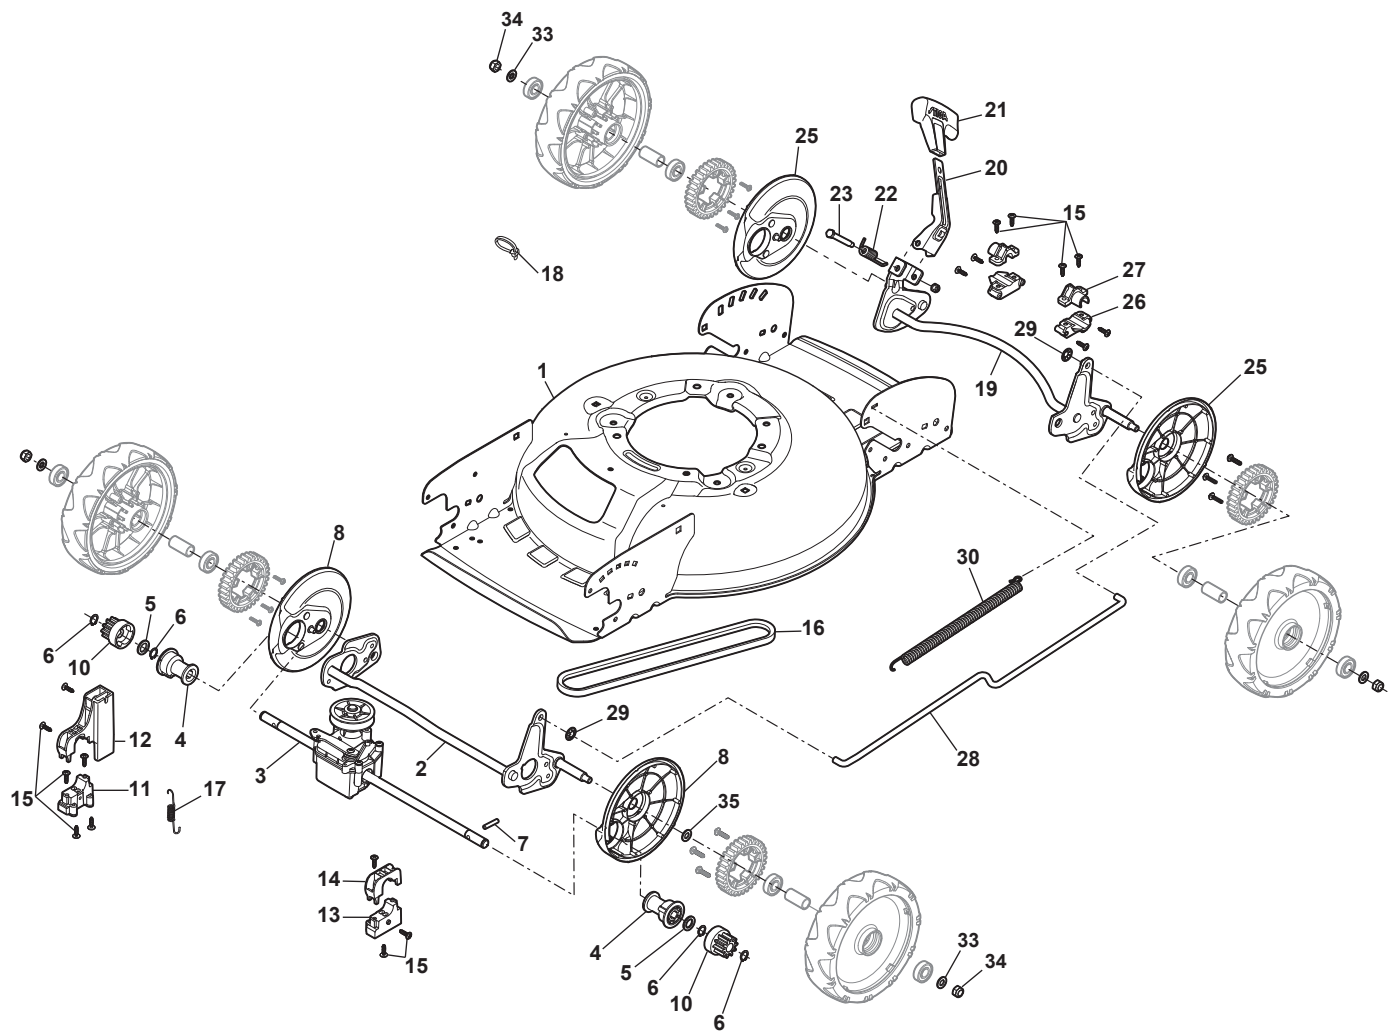

Utgåva Issue 2 - 2016		Kapa och höjdställning		Deck And Height Adjusting	
Pos. Fig.	Antal Q.ty	Art nr Part No	Benämning	Description	Anmärkning Notes
1	1	381004781/1	Chassi	Deck Grey	
34	4	112155015/0	Mutter	Nut	
35	4	122671661/0	Bricka	Washer	
2	1	381302877/0	Hjulaxel-fram	Front Wheel Axle	
3	1	181003113/0	Växellada	Gear Box	
4	2	322042066/0	Bussning	Bushing	
5	2	112521371/0	Bricka	Washer	
6	4	112608600/0	Segersäkringsåkring Sga12	Seeger	
7	2	122753000/0	Spännstift	Pin	
8	2	322600204/0	Hjulskydd	Internal Wheel Protection	
9	1	122570110/1	Drev	Pinion Right	
10	1	122570120/1	Drev	Pinion Left	
11	1	322785476/0	Fäste	Support	
12	1	322785477/0	Fäste	Support	
13	1	322785478/0	Fäste	Support	
14	1	322785479/0	Fäste	Support	
15	19	112728697/0	Skruv	Screw	
16	1	135063802/0	Drivrem	Belt	
17	1	122450439/0	Fjäder	Spring	
18	1	133320022/0	Klämma	Fastpoint Clamp Art.0384.Aa01	
19	1	381302879/0	Hjulaxel-bakre	Rear Wheel Axle	
20	1	322322857/0	Manöverbygel	Lever, Height Adjustment	
21	1	322394527/0	Handtagsknopp	Knob	
22	1	122446192/0	Fjäder	Spring	
23	1	122534131/0	Stift	Pin	
24	1	112154510/0	Mutter	Nut	
25	2	322600204/0	Hjulskydd	Internal Wheel Protection	
26	2	322785474/0	Fäste	Support	
27	2	322785475/0	Höjjustering sektor	Sector, Height Adjustment	
28	1	122033332/0	Justerstang	Adjustment Rod	
29	2	112604899/0	Starlock P6704 8 Fz	Crown Fastener	
30	1	122446184/0	Fjäder	Spring	
33	4	112521350/0	Bricka	Washer