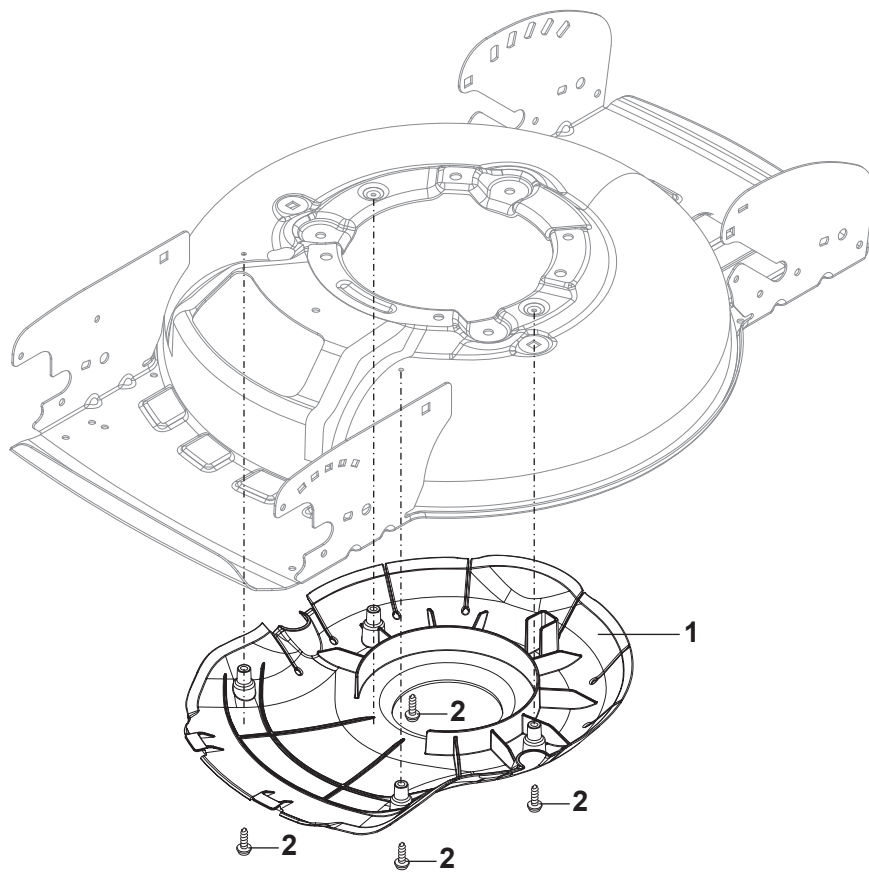

Utgåva Issue 40 - 2015		Remskydd Protection, Belt			
Pos. Fig.	Antal Q.ty	Art nr Part No	Benämning	Description	Anmärkning Notes
1	1	322060269/0	Mulchingplugg	Complete Mulching Carter	
2	4	112728530/0	Skruv	Screw