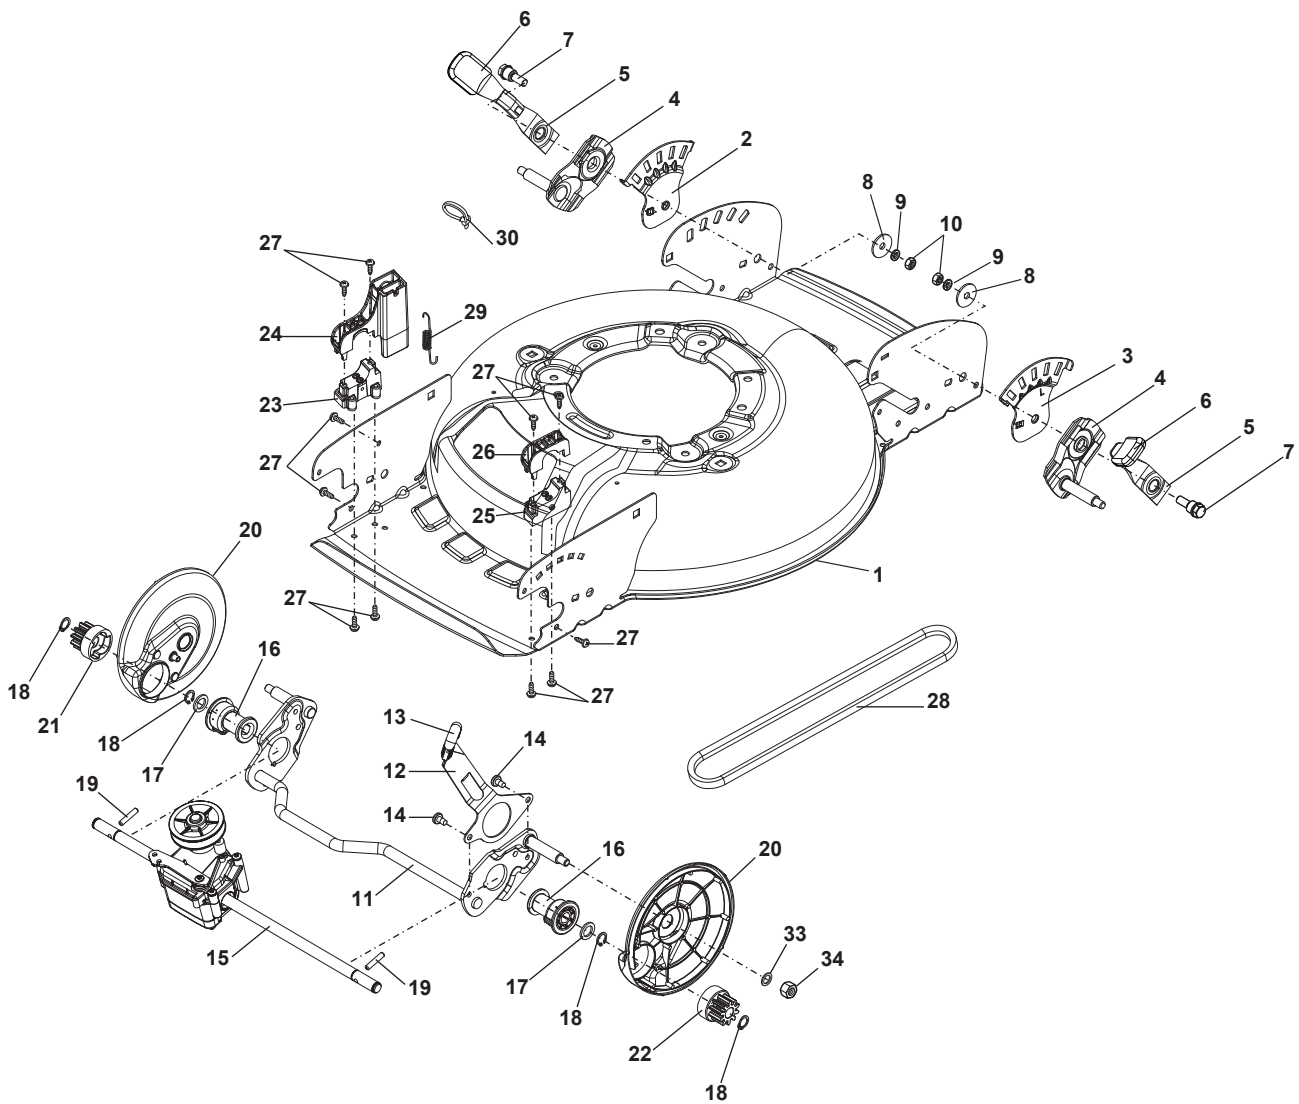

Utgåva Issue 40 - 2015		Kapa och höjdställning		Deck And Height Adjusting	
Pos. Fig.	Antal Q.ty	Art nr Part No	Benämning	Description	Anmärkning Notes
35	2	322608569/0	Reinforcement	Reinforcement	
36	2	112815200/0	Skruv	Screw	
37	2	112582100/0	Lasbricka	Grower	
38	2	112292100/0	Mutter	Nut	
39	2	118203853/0	Skruv	Screw	
40	2	118203854/0	Skruv	Screw	
1	1	381004781/0	Chassi-gra	Grey Deck	
2	1	322735595/1	Höjjustering sektor	Sector, Height Adjustment	
3	1	322735597/1	Höjjustering sektor	Sector, Height Adjustment	
4	2	381005143/0	Hjulfäste	Wheel Support	
5	2	322321537/0	Höjdställningsspak	Lever, Height Adjustment	
6	2	122394501/0	Handtagsknopp	Knob	
7	2	122519811/0	Stift	Pin	
8	2	112523070/0	Bricka	Washer	
9	2	112583500/0	Lasbricka	Grower	
10	2	112293200/0	Mutter	Nut	
11	1	381302899/0	Hjulaxel-fram	Front Wheel Axle	
12	1	322321546/0	Spak	Lever	
13	1	122394501/0	Handtagsknopp	Knob	
14	2	112735661/0	Skruv	Screw	
15	1	181003113/0	Växellada	Gear Box	
16	2	322042066/0	Bussning	Bushing	
17	2	112521371/0	Bricka	Washer	
18	4	112608600/0	Segersäkringsåkring Sga12	Seeger	
19	2	122753000/0	Spännstift	Pin	
20	2	322600204/0	Hjulskydd	Internal Wheel Protection	
21	1	122570110/1	Drev	Pinion Right	
22	1	122570120/1	Drev	Pinion Left	
23	1	322785476/0	Fäste	Support	
24	1	322785477/0	Fäste	Support	
25	1	322785478/0	Fäste	Support	
26	1	322785479/0	Fäste	Support	
27	11	112728697/0	Skruv	Screw	
28	1	135063802/0	Drivrem	Belt	
29	1	122450439/0	Fjäder	Spring	
30	1	133320022/0	Klämma	Fastpoint Clamp Art.0384.Aa01	
31	4	112521350/0	Bricka	Washer	
32	4	112155000/0	Mutter	Nut	
33	4	112521350/0	Bricka	Washer	
34	4	112155000/0	Mutter	Nut