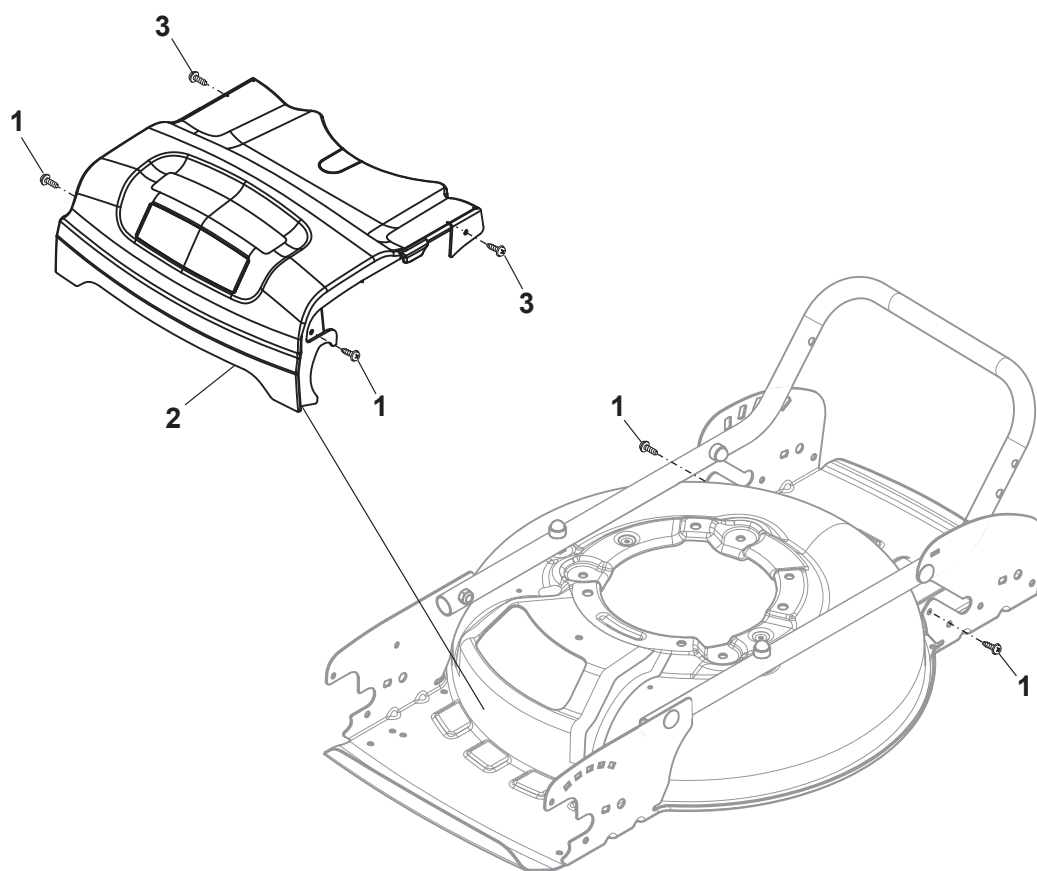

Utgåva Issue 40 - 2015		Mask Mask, Frontal with Handle Version			
Pos. Fig.	Antal Q.ty	Art nr Part No	Benämning	Description	Anmärkning Notes
1	2	112728697/0	Skruv	Screw	
2	1	322226219/0	Frontkapa	Mask, STIGA Grey	
3	2	112728124/0	Skruv	Screw