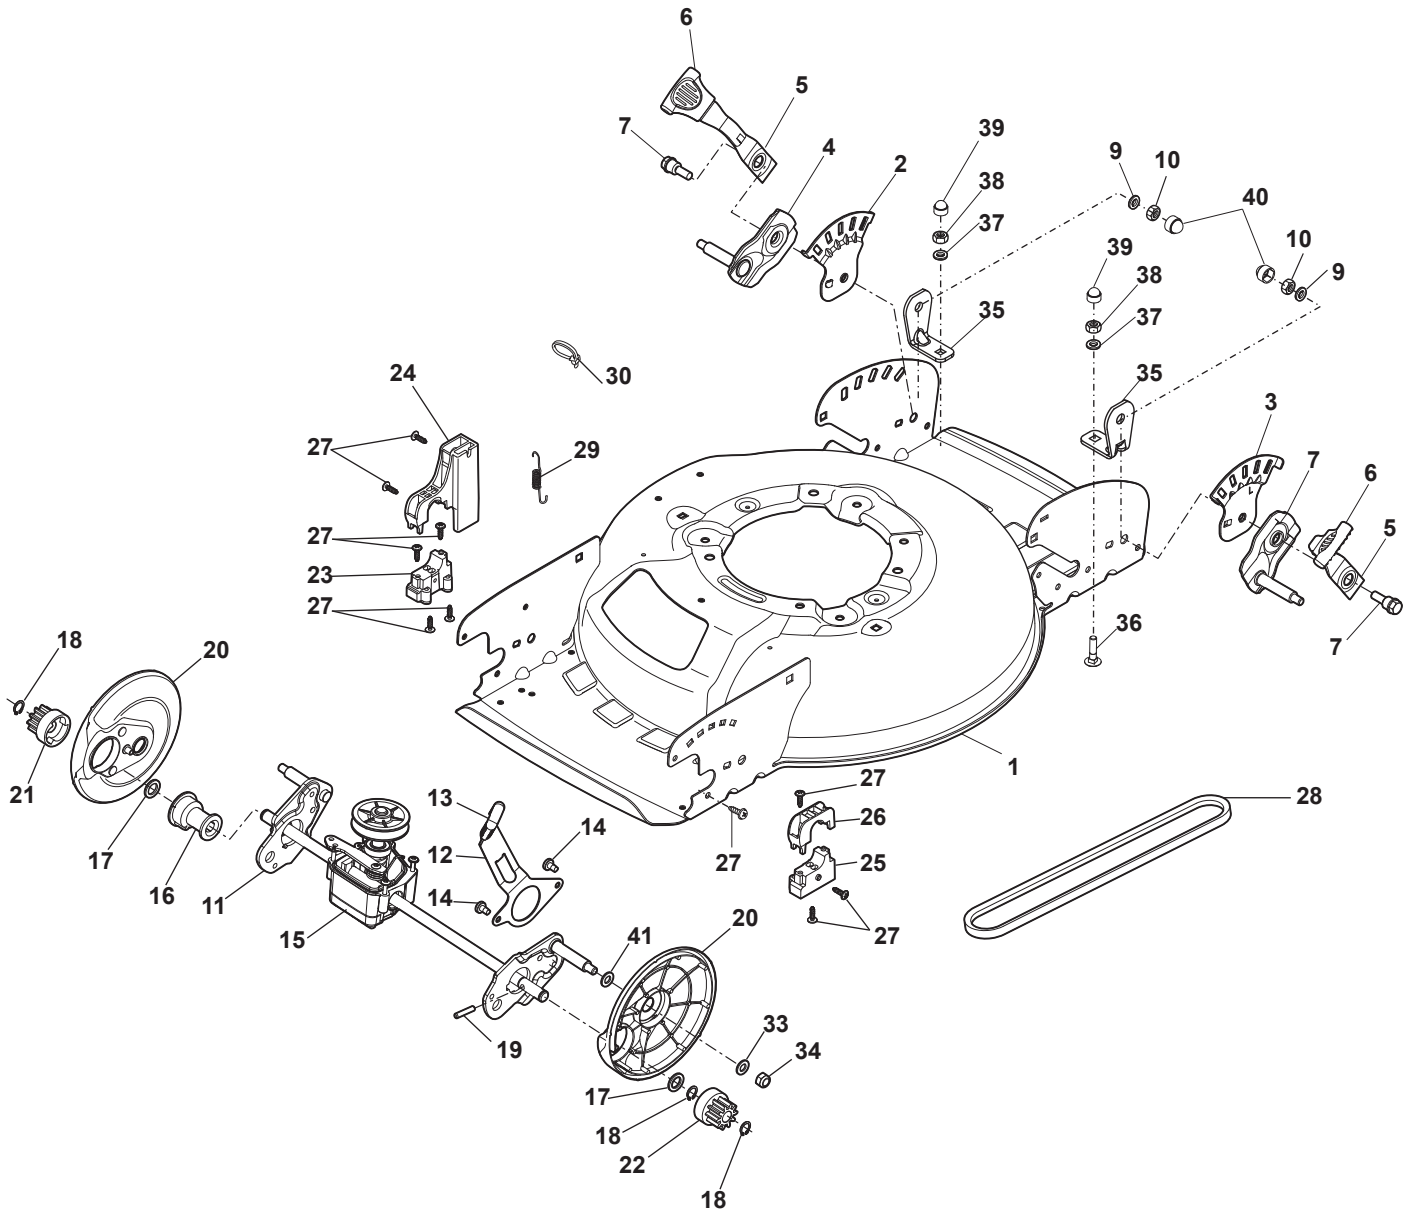

Utgåva Issue 3 - 2016		Kapa och höjdställning		Deck And Height Adjusting	
Pos. Fig.	Antal Q.ty	Art nr Part No	Benämning	Description	Anmärkning Notes
41	4	122671661/0	Bricka	Washer	
34	4	112155015/0	Mutter	Nut	
1	1	381004781/1	Chassi	Deck Grey	
35	2	322608569/0	Reinforcement | Reinforcement	Reinforcement | Reinforcement	
36	2	112815200/0	Skruv	Screw	
37	2	112582100/0	Lasbricka	Grower	
38	2	112292100/0	Mutter	Nut	
39	2	118203853/0	Lock	Cap	
40	2	118203854/0	Lock	Cap	
2	1	322735595/1	Höjdstyckning sektor	Sector, Height Adjustment	
3	1	322735597/1	Höjdstyckning sektor	Sector, Height Adjustment	
4	2	381005143/0	Hjulfäste	Wheel Support	
5	2	322321537/0	Höjdställningsspak	Lever, Height Adjustment	
6	2	122394501/0	Handtagsknopp	Knob	
7	2	122519811/0	Stift	Pin	
8	2	112523070/0	Bricka	Washer	
9	2	112583500/0	Lasbricka	Grower	
10	2	112293200/0	Mutter	Nut	
11	1	381302899/0	Hjulaxel-fram	Front Wheel Axle	
12	1	322321546/0	Spak	Lever	
13	1	122394501/0	Handtagsknopp	Knob	
14	2	112735661/0	Skruv	Screw	
15	1	181003113/0	Växellada	Gear Box	
16	2	322042066/0	Bussning	Bushing	
17	2	112521371/0	Bricka	Washer	
18	4	112608600/0	Segersäkringsåkring Sga12	Seeger	
19	2	122753000/0	Spännstift	Pin	
20	2	322600204/0	Hjulskydd	Internal Wheel Protection	
21	1	122570110/1	Drev	Pinion Right	
22	1	122570120/1	Drev	Pinion Left	
23	1	322785476/0	Fäste	Support	
24	1	322785477/0	Fäste	Support	
25	1	322785478/0	Fäste	Support	
26	1	322785479/0	Fäste	Support	
27	11	112728697/0	Skruv	Screw	
28	1	135063800/0	Drivrem	Belt	
29	1	122450439/0	Fjäder	Spring	
30	1	133320022/0	Klämma	Fastpoint Clamp Art.0384.Aa01	
31	4	112521350/0	Bricka	Washer	
32	4	112155000/0	Mutter	Nut	
33	4	112521350/0	Bricka	Washer