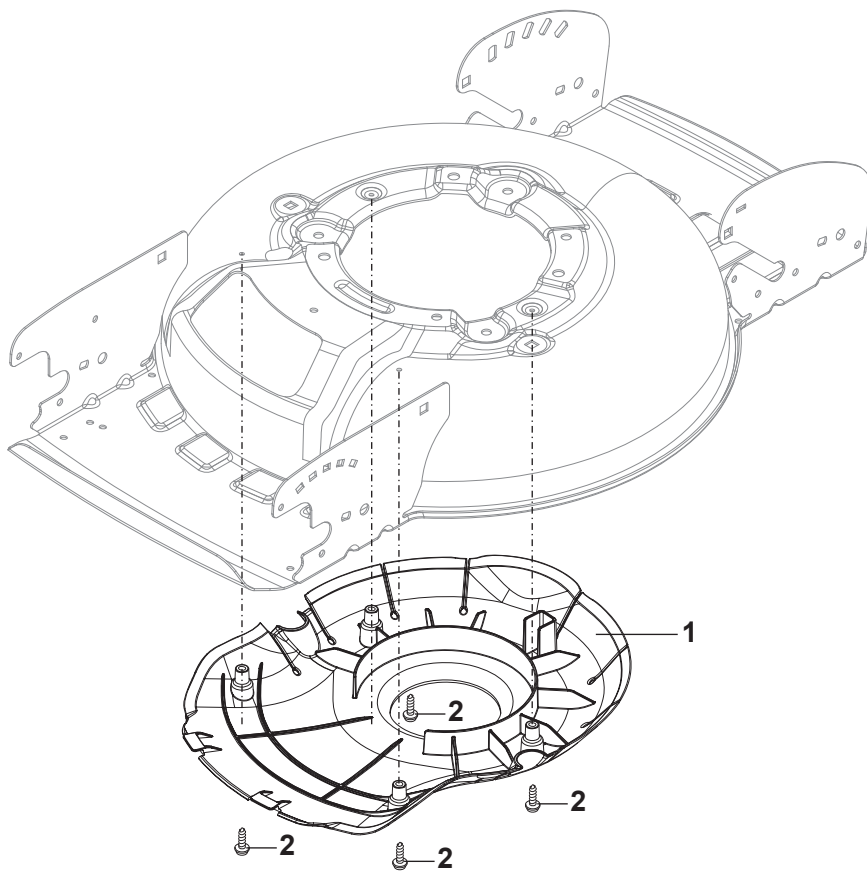

Utgåva Issue 3 - 2016		Remskydd Protection, Belt			
Pos. Fig.	Antal Q.ty	Art nr Part No	Benämning	Description	Anmärkning Notes
1	1	322060269/0	Mulchingplugg	Complete Mulching Carter	
2	4	112728531/0	Skruv	Screw