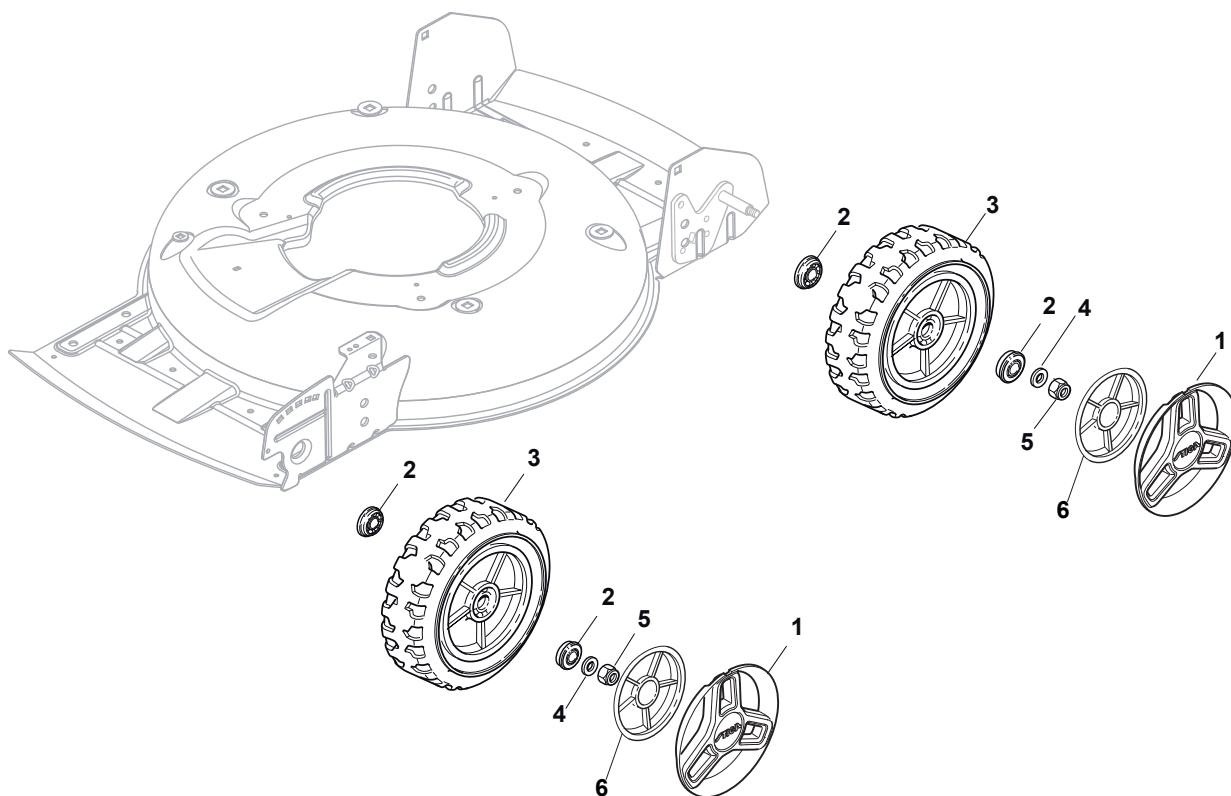

Reservdelskatalog Parts Catalogue

MULTICLIP 50 E SVAN

291500668/S14 - Season 2015

- Use GLOBAL GARDEN PRODUCT Genuine Spare Parts specified in the parts list for repair and/or replacement.
 - The contents described in the parts list may change due to improvement.
 - The drawings of the spare parts are only indicative and might not represent the part in question exactly.
 - The indications "right" - "left" - "front" - "rear" refer to the position of the operator when using the machine.
- When placing orders of parts for repair and/or replacement, make sure that the illustrated parts list is the one applying to the machine's year of manufacture, as shown on the identification plate attached to the machine.

www.stiga.com

Utgåva Issue 3 - 2015		Kapa och höjdställning Deck And Height Adjusting			
Pos. Fig.	Antal Quantity	Art nr Part No	Benämning	Description	Anmärkning Notes
1	4	112293200/0	Mutter	Nut	
2	4	112583500/0	Lasbricka	Grower	
3	4	112523070/0	Bricka	Washer	
4	4	322735547/0	Höjjustering sektor	Sector, Height Adjustment	
6	4	481003286/0	Höjdställningsspak	Lever, Height Adjustment	
7	4	122519811/0	Stift	Pin	
8	1	381004734/0	Chassi-gra	Grey Deck	

Utgåva Issue 3 - 2015		Reglage, övre Handle, Upper Part			
Pos. Fig.	Antal Quantity	Art nr Part No	Benämning	Description	Anmärkning Notes
3	1	381600547/0	Manöverdosa CE	Dead Hand Switch CE	(CE)
1	1	381007017/2	Styre-överdel	Handle, Upper Part	
2	2	122192000/1	Kabelhallare	Clamp	
4	4	112728701/0	Skruv	Screw	
5	1	322195101/4	Kabalfäste	Fairlead	
6	1	122010251/0	Kabelhallarstang	Hook	
7	1	322230350/1	Vridpunkt	Left Fulcrum	
8	1	122450115/0	Fjäder	Spring	
9	1	322785144/1	Fäste	Support	
10	1	322322881/1	Reglagebygel-svart	Lever, Engine Brake Black	
99	1	381600547/0	Manöverdosa CE	Dead Hand Switch CE	
99	1	381600548/0	Manöverdosa UK	Dead Hand Switch UK	