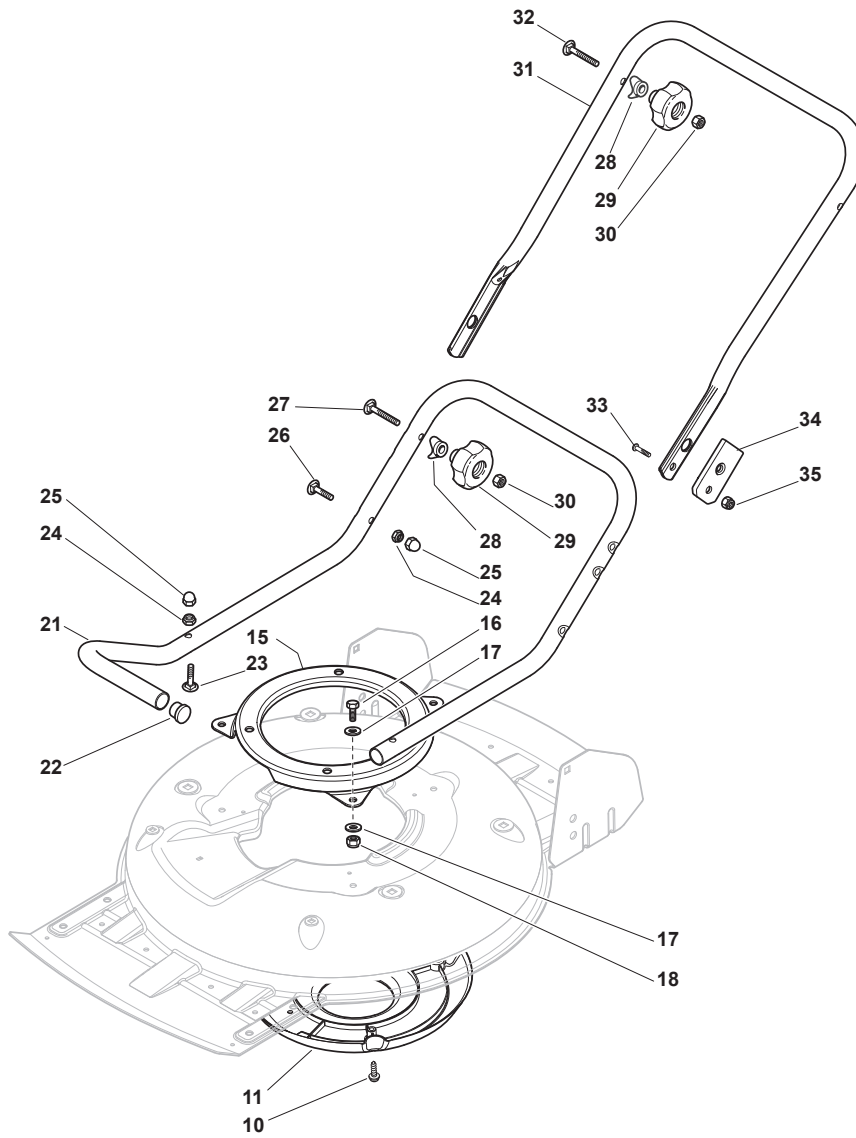

Reservdelskatalog Parts Catalogue

MULTICLIP 50 E SVAN

291500668/S14 - Season 2015

- Use GLOBAL GARDEN PRODUCT Genuine Spare Parts specified in the parts list for repair and/or replacement.
 - The contents described in the parts list may change due to improvement.
 - The drawings of the spare parts are only indicative and might not represent the part in question exactly.
 - The indications "right" - "left" - "front" - "rear" refer to the position of the operator when using the machine.
- When placing orders of parts for repair and/or replacement, make sure that the illustrated parts list is the one applying to the machine's year of manufacture, as shown on the identification plate attached to the machine.

Utgåva Issue 3 - 2015		Reglage, nedre Handle, Lower Part			
Pos. Fig.	Antal Quantity	Art nr Part No	Benämning	Description	Anmärkning Notes
10	3	112728530/0	Skruv	Screw	
11	1	322060220/0	Remskydd	Belt Protection	
15	1	322207219/1	Motorfläns Svart	Flange	
16	3	112793102/0	Skruv	Screw	
17	6	112523060/0	Bricka	Washer	
18	3	112155000/0	Mutter	Nut	
22	2	118566110/0	Plugg	Push Rod	
23	4	112818900/0	Skruv	Screw	
24	4	112155000/0	Mutter	Nut	
25	4	118203854/0	Skruv	Screw	
26	4	112818900/0	Skruv	Screw	
27	2	112819202/0	Skruv	Screw	
28	4	122680006/1	Bricka	Washer	
29	4	322399804/1	Mutter	Nut	
30	4	112293200/0	Mutter	Nut	
31	1	381006669/0	Styre-mellandel	Handle, Middle Part Black	
32	2	112819201/0	Skruv	Screw	
33	2	112760475/0	Skruv	Screw	
34	2	322551578/0	Plat	Plate	
35	2	112154330/0	Mutter	Nut	