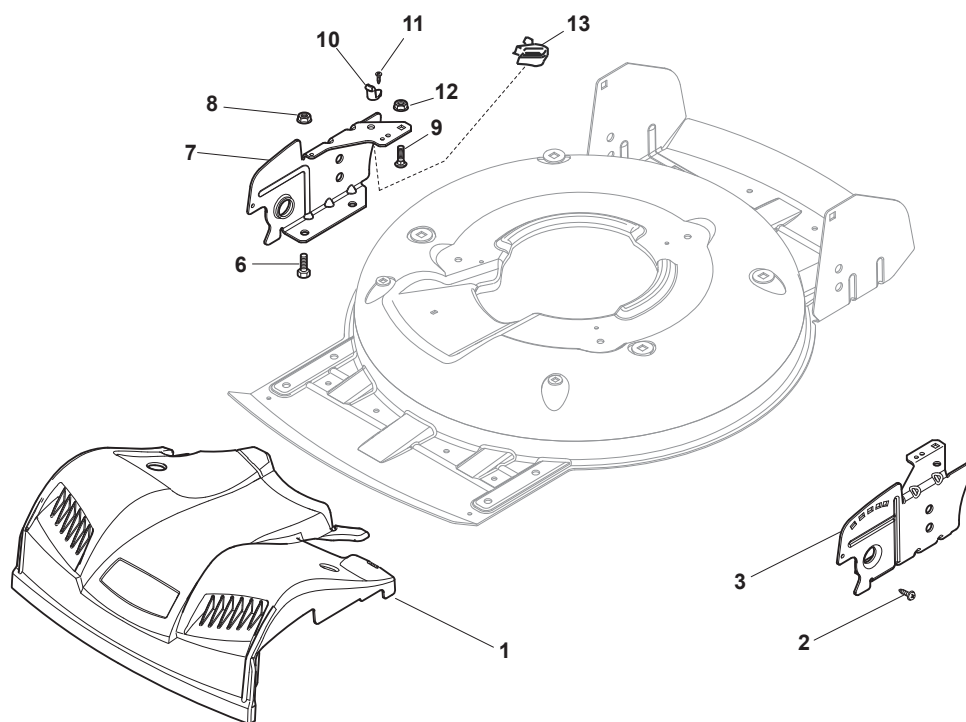

Utgåva Issue 3 - 2015		Mask			
Pos. Fig.	Antal Quantity	Art nr Part No	Benämning	Description	Anmärkning Notes
1	1	322226197/0	Frontal Mcs50 Stiga gra Ncs S8000-N	Mask, Grey	
2	2	112728450/0	Skruv	Screw	
3	1	322778421/0	Fäste-vä	Left Bracket	
6	4	112792611/0	Skruv	Screw	
7	1	322778419/0	Fäste-hö	Right Bracket	
8	4	112293201/0	Mutter	Nut	
9	2	112815200/0	Skruv	Screw	
10	2	322020400/0	Kabalfäste	Fairlead	
11	2	112728523/0	Skruv	Screw	
12	2	112292102/0	Mutter	Nut	
13	1	133320506/0	Kabalfäste	Fairlead