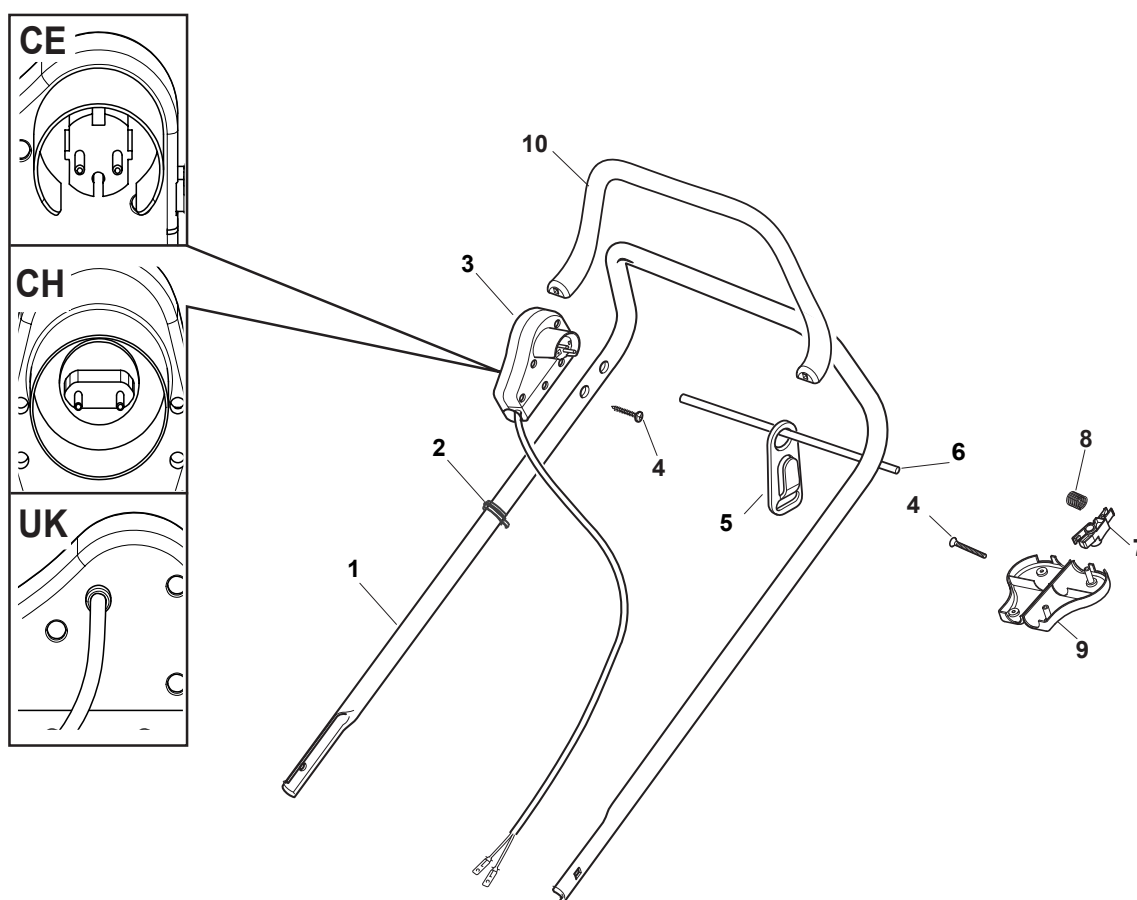

Reservdelskatalog Parts Catalogue

MULTICLIP 50 E SVAN

291500668/S14 - Season 2015

- Use GLOBAL GARDEN PRODUCT Genuine Spare Parts specified in the parts list for repair and/or replacement.
 - The contents described in the parts list may change due to improvement.
 - The drawings of the spare parts are only indicative and might not represent the part in question exactly.
 - The indications "right" - "left" - "front" - "rear" refer to the position of the operator when using the machine.
- When placing orders of parts for repair and/or replacement, make sure that the illustrated parts list is the one applying to the machine's year of manufacture, as shown on the identification plate attached to the machine.

www.stiga.com

Utgåva Issue 3 - 2015		Kapa och höjdställning Deck And Height Adjusting			
Pos. Fig.	Antal Quantity	Art nr Part No	Benämning	Description	Anmärkning Notes
1	4	112293200/0	Mutter	Nut	
2	4	112583500/0	Lasbricka	Grower	
3	4	112523070/0	Bricka	Washer	
4	4	322735547/0	Höjjustering sektor	Sector, Height Adjustment	
6	4	481003286/0	Höjdställningsspak	Lever, Height Adjustment	
7	4	122519811/0	Stift	Pin	
8	1	381004734/0	Chassi-gra	Grey Deck	

Utgåva Issue 3 - 2015		Reglage, övre Handle, Upper Part			
Pos. Fig.	Antal Quantity	Art nr Part No	Benämning	Description	Anmärkning Notes
3	1	381600547/0	Manöverdosa CE	Dead Hand Switch CE	(CE)
1	1	381007017/2	Styre-överdel	Handle, Upper Part	
2	2	122192000/1	Kabelhallare	Clamp	
4	4	112728701/0	Skruv	Screw	
5	1	322195101/4	Kabalfäste	Fairlead	
6	1	122010251/0	Kabelhallarstang	Hook	
7	1	322230350/1	Vridpunkt	Left Fulcrum	
8	1	122450115/0	Fjäder	Spring	
9	1	322785144/1	Fäste	Support	
10	1	322322881/1	Reglagebygel-svart	Lever, Engine Brake Black	
99	1	381600547/0	Manöverdosa CE	Dead Hand Switch CE	
99	1	381600548/0	Manöverdosa UK	Dead Hand Switch UK	