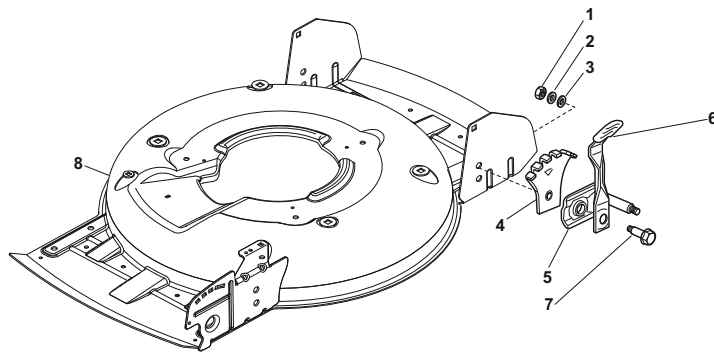

Utgåva Issue 3 - 2015		Kapa och höjdställning Deck And Height Adjusting			
Pos. Fig.	Antal Quantity	Art nr Part No	Benämning	Description	Anmärkning Notes
1	4	112293200/0	Mutter	Nut	
2	4	112583500/0	Lasbricka	Grower	
3	4	112523070/0	Bricka	Washer	
4	4	322735547/0	Höjjustering sektor	Sector, Height Adjustment	
6	4	481003286/0	Höjdställningsspak	Lever, Height Adjustment	
7	4	122519811/0	Stift	Pin	
8	1	381004734/0	Chassi-gra	Grey Deck