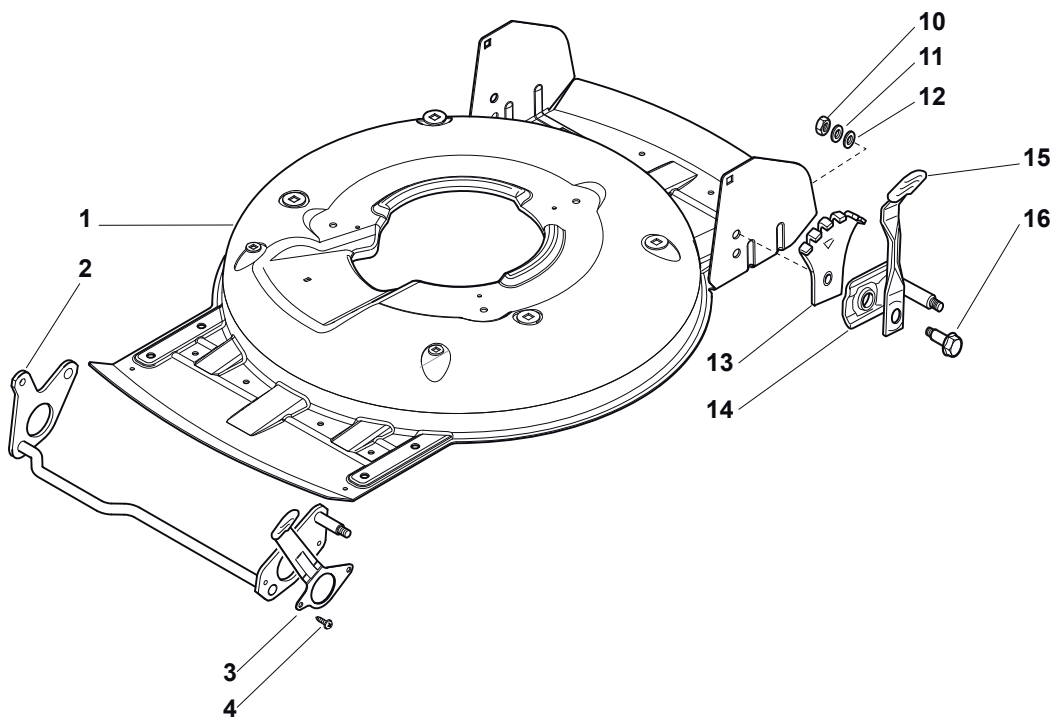

Reservdelskatalog Parts Catalogue

MULTICLIP 50 SE

291502548/S16 - Season 2016

- Use GLOBAL GARDEN PRODUCT Genuine Spare Parts specified in the parts list for repair and/or replacement.
 - The contents described in the parts list may change due to improvement.
 - The drawings of the spare parts are only indicative and might not represent the part in question exactly.
 - The indications "right" - "left" - "front" - "rear" refer to the position of the operator when using the machine.
- When placing orders of parts for repair and/or replacement, make sure that the illustrated parts list is the one applying to the machine's year of manufacture, as shown on the identification plate attached to the machine.

www.stiga.com

Utgåva Issue 2 - 2016		Kapa och höjdställning Deck And Height Adjusting			
Pos. Fig.	Antal Q.ty	Art nr Part No	Benämning	Description	Anmärkning Notes
3	1	322321546/0	Spak	Lever	
1	1	381004734/0	Chassi-gra	Grey Deck	
2	1	381302863/0	Axel, Framhjul	Axle, Front Wheels	
4	2	112735661/0	Skruv	Screw	
10	2	112293200/0	Mutter	Nut	
11	2	112583500/0	Lasbricka	Grower	
12	2	112523070/0	Bricka	Washer	
13	2	322735547/0	Höjjustering sektor	Sector, Height Adjustment	
14	2	381005175/0	Hjulstöd	Support, Wheel	
15	2	481003286/0	Höjdställningsspak	Lever, Height Adjustment	
16	2	122519811/0	Stift	Pin	