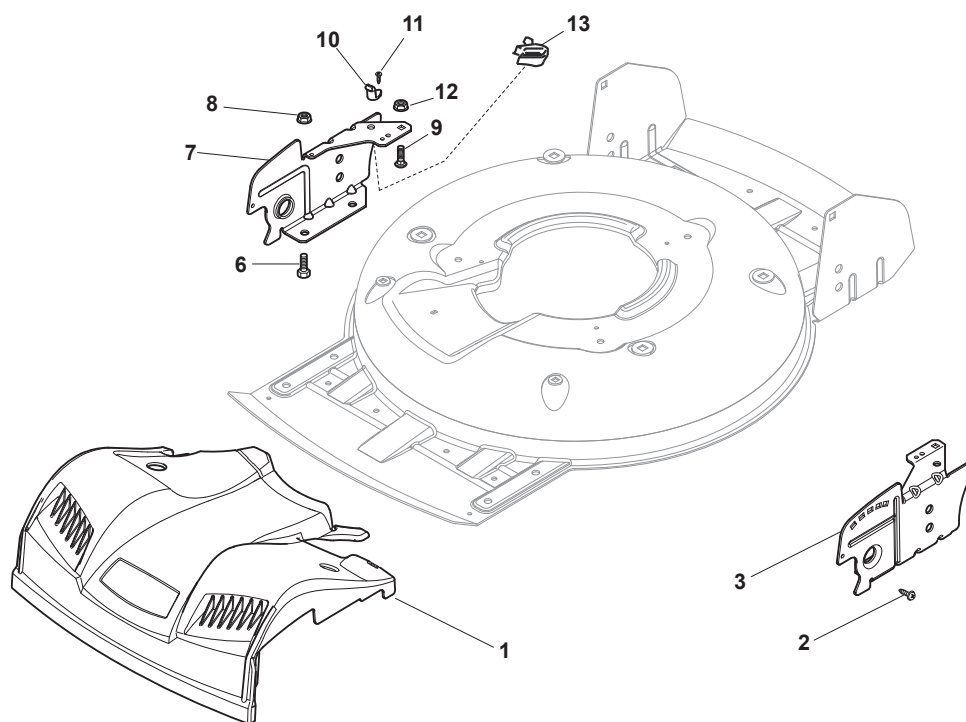

Utgåva Issue 3 - 2015		Mask			
Pos. Fig.	Antal Quantity	Art nr Part No	Benämning	Description	Anmärkning Notes
1	1	322226197/0	Front Gra Ncs S8000-N	Mask, Grey	
2	2	112728450/0	Skruv	Screw	
3	1	322778421/0	Fäste-vä	Left Bracket	
6	4	112792611/0	Skruv	Screw	
7	1	322778419/0	Fäste-hö	Right Bracket	
8	4	112293201/0	Mutter	Nut	
9	2	112815200/0	Skruv	Screw	
10	2	322020400/0	Kabalfäste	Fairlead	
11	2	112728523/0	Skruv	Screw	
12	2	112292102/0	Mutter	Nut	
13	1	133320506/0	Kabalfäste	Fairlead