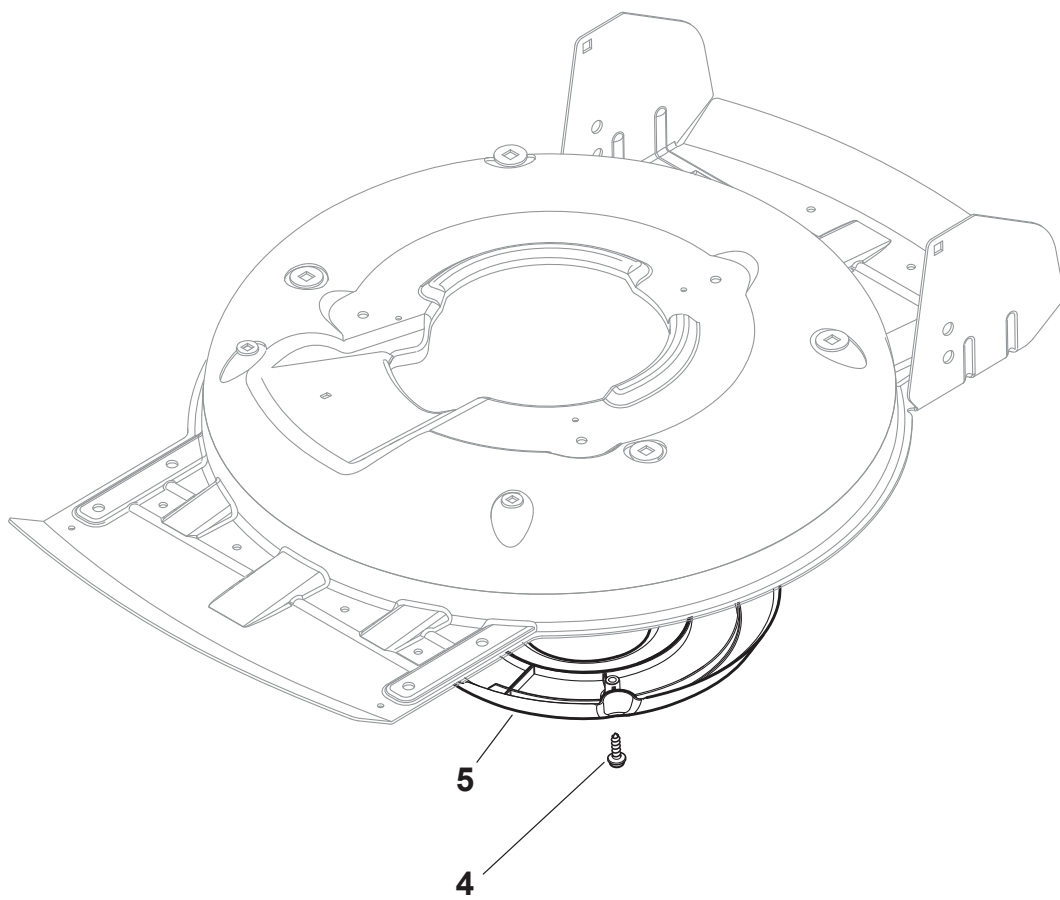

Utgåva Issue 3 - 2015		Remskydd Protection, Belt			
Pos. Fig.	Antal Quantity	Art nr Part No	Benämning	Description	Anmärkning Notes
4	3	112728530/0	Skruv	Screw	
5	1	322060220/0	Remskydd	Belt Protection