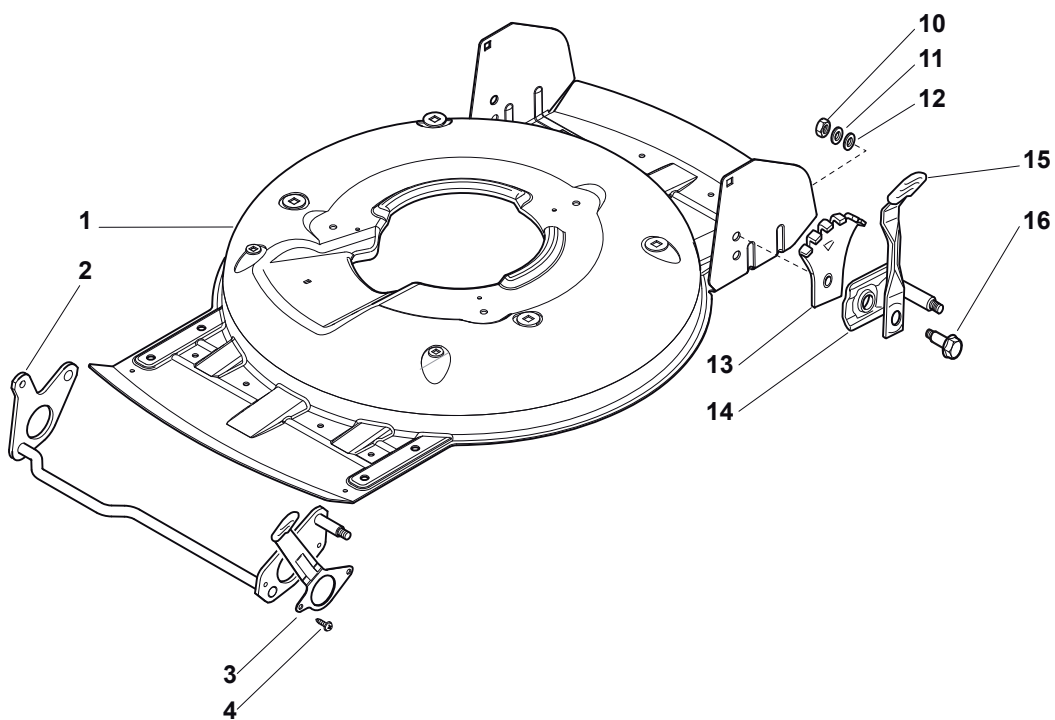

Reservdelskatalog Parts Catalogue

MULTICLIP 50 S

291502048/S14 - Season 2015

- Use GLOBAL GARDEN PRODUCT Genuine Spare Parts specified in the parts list for repair and/or replacement.
 - The contents described in the parts list may change due to improvement.
 - The drawings of the spare parts are only indicative and might not represent the part in question exactly.
 - The indications "right" - "left" - "front" - "rear" refer to the position of the operator when using the machine.
- When placing orders of parts for repair and/or replacement, make sure that the illustrated parts list is the one applying to the machine's year of manufacture, as shown on the identification plate attached to the machine.

www.stiga.com

Utgåva Issue 3 - 2015		Kapa och höjdställning Deck And Height Adjusting			
Pos. Fig.	Antal Quantity	Art nr Part No	Benämning	Description	Anmärkning Notes
3	1	322321546/0	Spak	Lever	
1	1	381004734/0	Chassi-gra	Grey Deck	
2	1	381302863/0	Axel, Framhjul	Axle, Front Wheels	
4	2	112735661/0	Skruv	Screw	
10	2	112293200/0	Mutter	Nut	
11	2	112583500/0	Lasbricka	Grower	
12	2	112523070/0	Bricka	Washer	
13	2	322735547/0	Höjjustering sektor	Sector, Height Adjustment	
14	2	381005175/0	Hjulstöd	Support, Wheel	
15	2	481003286/0	Höjdställningsspak	Lever, Height Adjustment	
16	2	122519811/0	Stift	Pin	