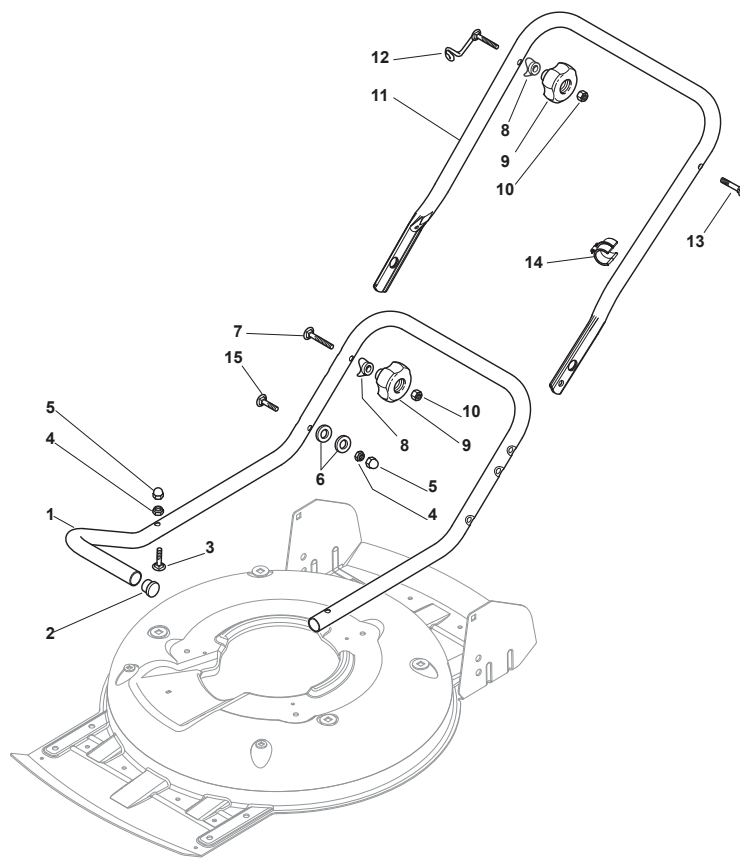

Utgåva Issue 3 - 2015		Reglage, nedre Handle, Lower Part			
Pos. Fig.	Antal Quantity	Art nr Part No	Benämning	Description	Anmärkning Notes
1	1	381006677/0	Styre-underdel	Handle Lower Part	
2	2	118566110/0	Plugg	Push Rod	
3	4	112818900/0	Skruv	Screw	
4	4	112155000/0	Mutter	Nut	
5	4	118203854/0	Skruv	Screw	
6	2	112819100/0	Skruv	Screw	
7	2	112819201/0	Skruv	Screw	
8	4	122671651/0	Bricka	Washer	
9	4	322399804/1	Knopp	Knob	
10	4	112293200/0	Mutter	Nut	
11	1	381007542/0	Handtag	Handle Middle Part	
12	1	122430313/0	Fjäder	Guide Spring	
13	1	112819201/0	Skruv	Screw	
14	1	118390020/0	Vajerhallare	Conduit Clip Caproeurope	
15	2	112521370/0	Bricka	Washer