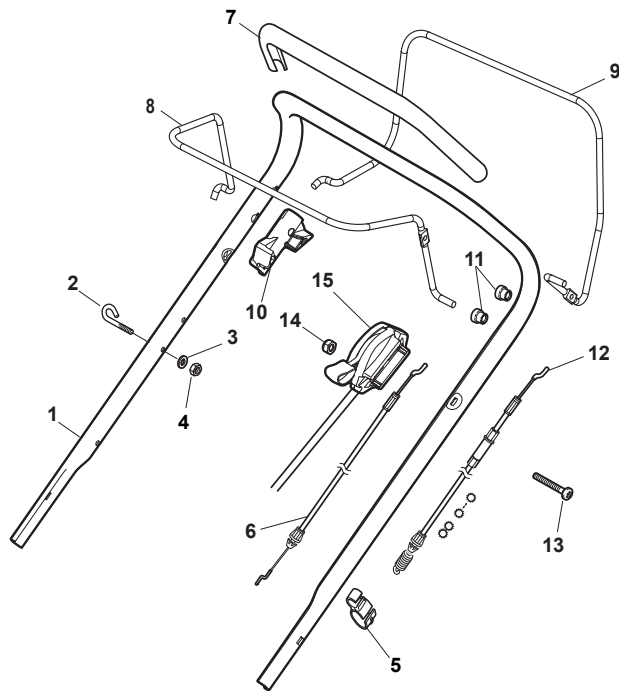

Utgåva Issue 3 - 2015		Reglage, övre Handle, Upper Part			
Pos. Fig.	Antal Quantity	Art nr Part No	Benämning	Description	Anmärkning Notes
12	1	381030096/1	Drivwire	Cable Rear Drive	
1	1	381007543/0	Handtag, övre	Handle, Upper Part	
2	1	122430313/0	Fjäder	Guide Spring	
3	1	112521330/0	Bricka	Washer	
4	1	112154510/0	Mutter	Nut	
5	1	118390020/0	Vajerhallare	Conduit Clip Caproeuope	
6	1	181030056/0	Motorbromswire	Cable, Thread Engine Brake	Honda / B&S / GGP Engine
7	1	122291050/0	Handtag, svart	Handgrip Black	
8	1	181003300/1	Reglagebygel	Lever, Engine Brake	
9	1	181003301/0	Spak Handtag	Drive Control Lever	
10	1	322545204/0	Vridpunkt	Fulcrum Pin	
11	4	122041966/0	Bussning	Bushing	
13	1	112727783/0	Skruv	Screw	
14	1	112154510/0	Mutter	Nut	
15	1	181005517/0	Gasreglage	Throttle Cable	Honda / GGP Engine