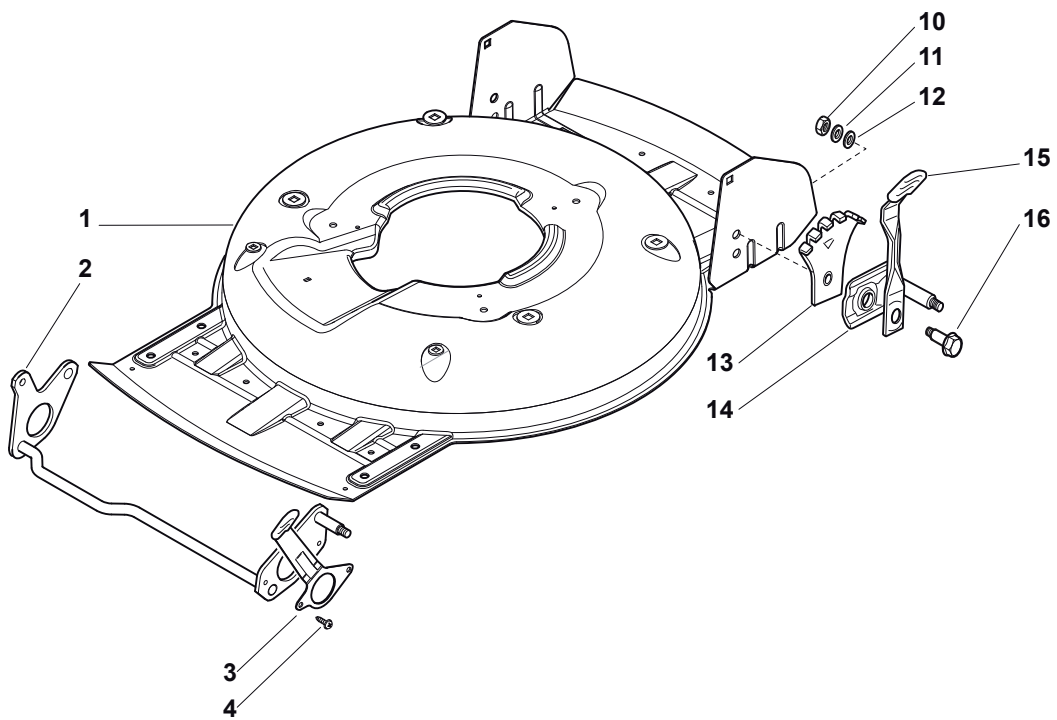

Reservdelskatalog Parts Catalogue

MULTICLIP 50 S

291502048/S16 - Season 2016

- Use GLOBAL GARDEN PRODUCT Genuine Spare Parts specified in the parts list for repair and/or replacement.
 - The contents described in the parts list may change due to improvement.
 - The drawings of the spare parts are only indicative and might not represent the part in question exactly.
 - The indications "right" - "left" - "front" - "rear" refer to the position of the operator when using the machine.
- When placing orders of parts for repair and/or replacement, make sure that the illustrated parts list is the one applying to the machine's year of manufacture, as shown on the identification plate attached to the machine.

www.stiga.com

Utgåva Issue 2 - 2016		Kapa och höjdställning Deck And Height Adjusting			
Pos. Fig.	Antal Q.ty	Art nr Part No	Benämning	Description	Anmärkning Notes
3	1	322321546/0	Spak	Lever	
1	1	381004734/0	Chassi-gra	Grey Deck	
2	1	381302863/0	Axel, Framhjul	Axle, Front Wheels	
4	2	112735661/0	Skruv	Screw	
10	2	112293200/0	Mutter	Nut	
11	2	112583500/0	Lasbricka	Grower	
12	2	112523070/0	Bricka	Washer	
13	2	322735547/0	Höjjustering sektor	Sector, Height Adjustment	
14	2	381005175/0	Hjulstöd	Support, Wheel	
15	2	481003286/0	Höjdställningsspak	Lever, Height Adjustment	
16	2	122519811/0	Stift	Pin	