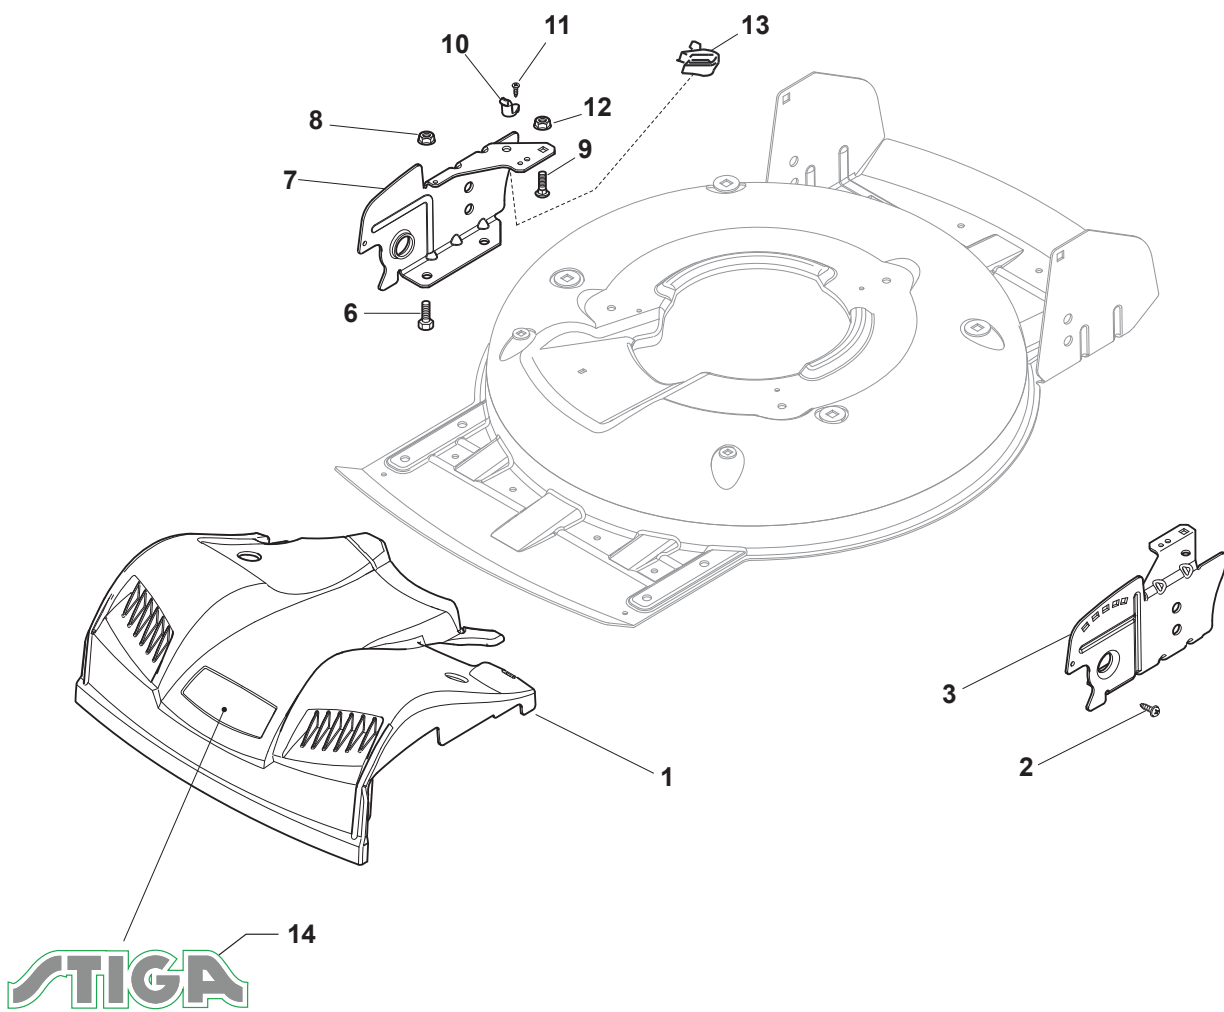

Reservdelskatalog Parts Catalogue

MULTICLIP 50 S

291502048/S16 - Season 2016

- Use GLOBAL GARDEN PRODUCT Genuine Spare Parts specified in the parts list for repair and/or replacement.
 - The contents described in the parts list may change due to improvement.
 - The drawings of the spare parts are only indicative and might not represent the part in question exactly.
 - The indications "right" - "left" - "front" - "rear" refer to the position of the operator when using the machine.
- When placing orders of parts for repair and/or replacement, make sure that the illustrated parts list is the one applying to the machine's year of manufacture, as shown on the identification plate attached to the machine.

www.stiga.com

Utgåva Issue 2 - 2016		Kapa och höjdställning Deck And Height Adjusting			
Pos. Fig.	Antal Q.ty	Art nr Part No	Benämning	Description	Anmärkning Notes
3	1	322321546/0	Spak	Lever	
1	1	381004734/0	Chassi-gra	Grey Deck	
2	1	381302863/0	Axel, Framhjul	Axle, Front Wheels	
4	2	112735661/0	Skruv	Screw	
10	2	112293200/0	Mutter	Nut	
11	2	112583500/0	Lasbricka	Grower	
12	2	112523070/0	Bricka	Washer	
13	2	322735547/0	Höjjustering sektor	Sector, Height Adjustment	
14	2	381005175/0	Hjulstöd	Support, Wheel	
15	2	481003286/0	Höjdställningsspak	Lever, Height Adjustment	
16	2	122519811/0	Stift	Pin	