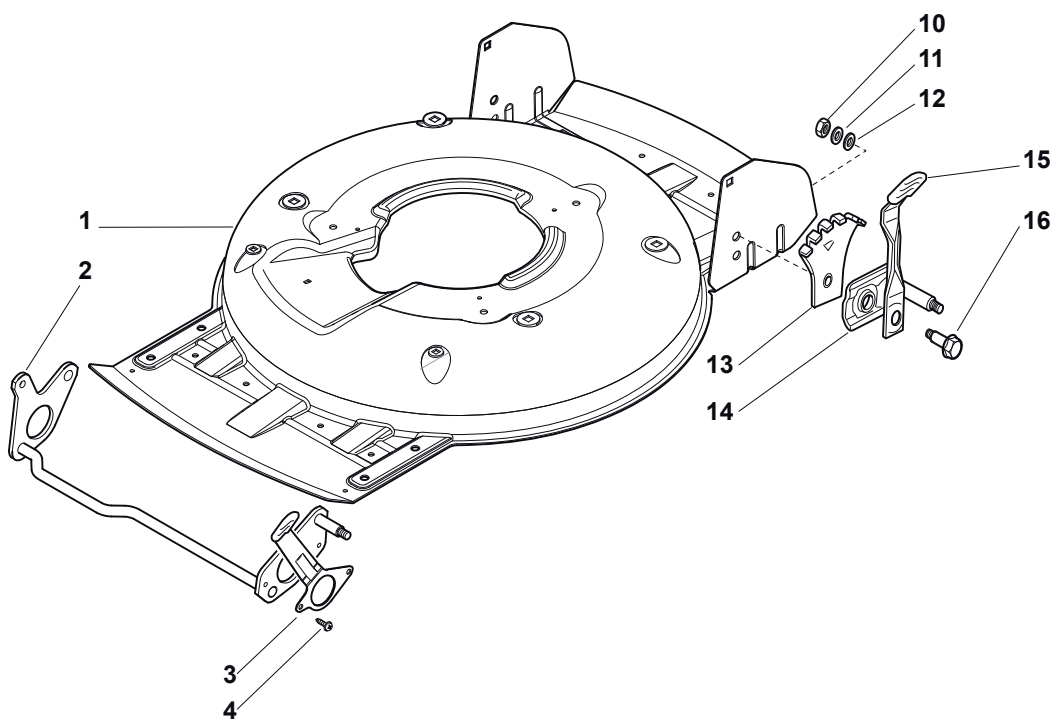

Reservdelskatalog Parts Catalogue

MULTICLIP 50 S H

291502138/S15 - Season 2016

- Use GLOBAL GARDEN PRODUCT Genuine Spare Parts specified in the parts list for repair and/or replacement.
 - The contents described in the parts list may change due to improvement.
 - The drawings of the spare parts are only indicative and might not represent the part in question exactly.
 - The indications "right" - "left" - "front" - "rear" refer to the position of the operator when using the machine.
- When placing orders of parts for repair and/or replacement, make sure that the illustrated parts list is the one applying to the machine's year of manufacture, as shown on the identification plate attached to the machine.

www.stiga.com

Utgåva Issue 2 - 2016		Kapa och höjdställning Deck And Height Adjusting			
Pos. Fig.	Antal Q.ty	Art nr Part No	Benämning	Description	Anmärkning Notes
3	1	322321546/0	Spak	Lever	
1	1	381004734/0	Chassi-gra	Grey Deck	
2	1	381302863/0	Axel, Framhjul	Axle, Front Wheels	
4	2	112735661/0	Skruv	Screw	
10	2	112293200/0	Mutter	Nut	
11	2	112583500/0	Lasbricka	Grower	
12	2	112523070/0	Bricka	Washer	
13	2	322735547/0	Höjjustering sektor	Sector, Height Adjustment	
14	2	381005175/0	Hjulstöd	Support, Wheel	
15	2	481003286/0	Höjdställningsspak	Lever, Height Adjustment	
16	2	122519811/0	Stift	Pin	