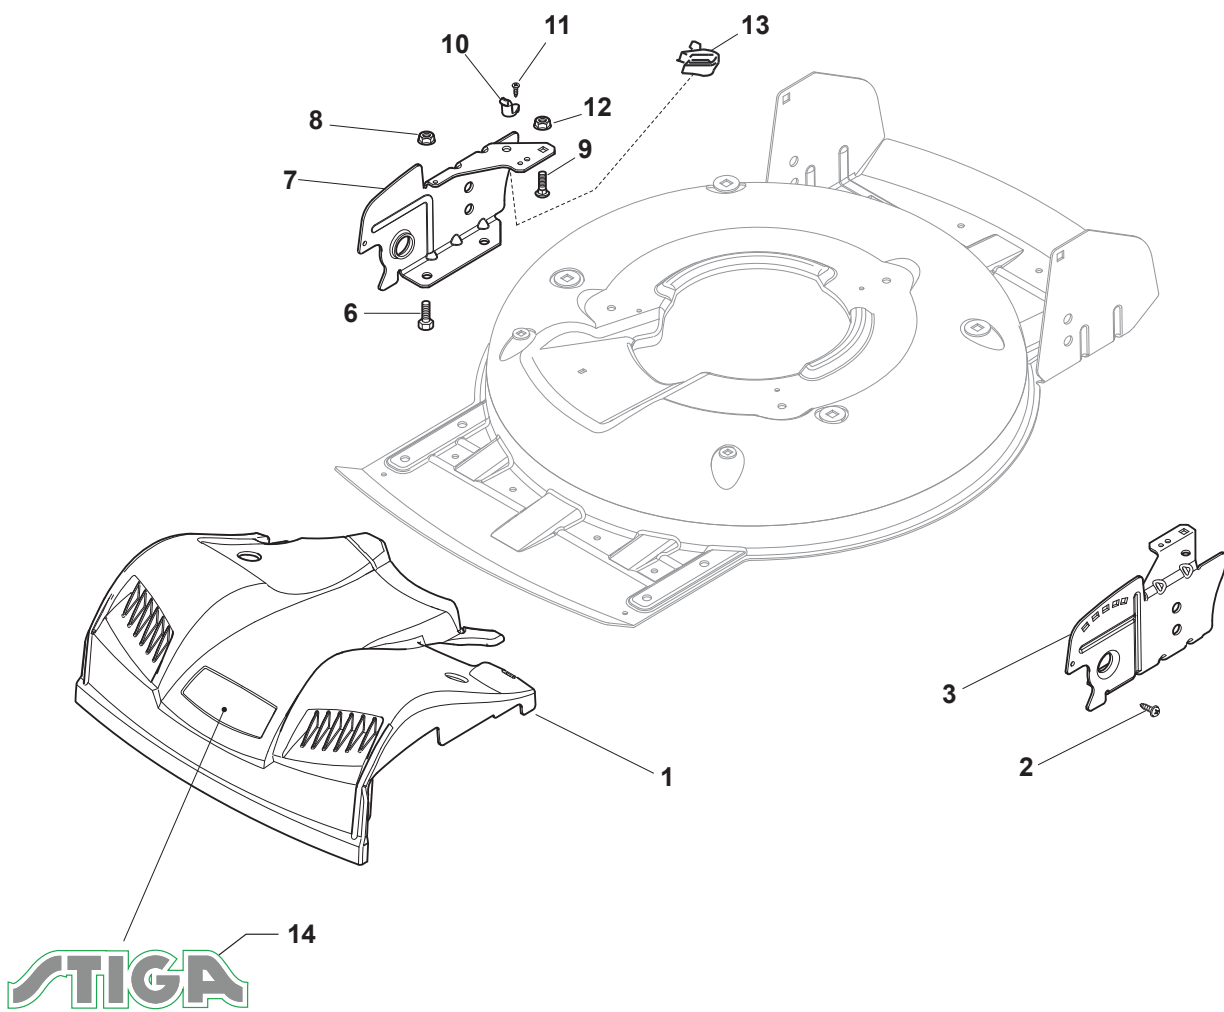

Reservdelskatalog Parts Catalogue

MULTICLIP 50 S H

291502138/S15 - Season 2016

- Use GLOBAL GARDEN PRODUCT Genuine Spare Parts specified in the parts list for repair and/or replacement.
 - The contents described in the parts list may change due to improvement.
 - The drawings of the spare parts are only indicative and might not represent the part in question exactly.
 - The indications "right" - "left" - "front" - "rear" refer to the position of the operator when using the machine.
- When placing orders of parts for repair and/or replacement, make sure that the illustrated parts list is the one applying to the machine's year of manufacture, as shown on the identification plate attached to the machine.

www.stiga.com

Utgåva Issue 2 - 2016		Kapa och höjdställning Deck And Height Adjusting			
Pos. Fig.	Antal Q.ty	Art nr Part No	Benämning	Description	Anmärkning Notes
3	1	322321546/0	Spak	Lever	
1	1	381004734/0	Chassi-gra	Grey Deck	
2	1	381302863/0	Axel, Framhjul	Axle, Front Wheels	
4	2	112735661/0	Skruv	Screw	
10	2	112293200/0	Mutter	Nut	
11	2	112583500/0	Lasbricka	Grower	
12	2	112523070/0	Bricka	Washer	
13	2	322735547/0	Höjjustering sektor	Sector, Height Adjustment	
14	2	381005175/0	Hjulstöd	Support, Wheel	
15	2	481003286/0	Höjdställningsspak	Lever, Height Adjustment	
16	2	122519811/0	Stift	Pin	