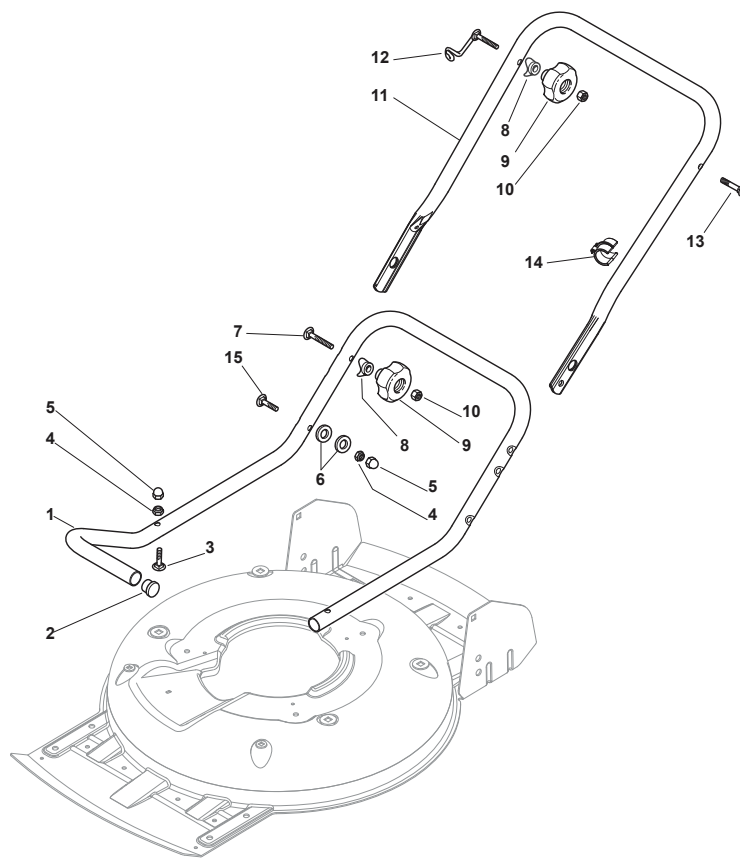

Utgåva Issue 2 - 2016		Reglage, nedre Handle, Lower Part			
Pos. Fig.	Antal Q.ty	Art nr Part No	Benämning	Description	Anmärkning Notes
7	4	112819121/0	Skruv	Screw	
1	1	381006677/0	Styre-underdel | Handtag	Handle Lower Part	
2	2	118566110/0	Plugg	Push Rod	
3	4	112818900/0	Skruv	Screw	
4	4	112155000/0	Mutter	Nut	
5	4	118203854/0	Lock	Cap	
6	2	112819100/0	Skruv	Screw	
8	4	122671651/0	Bricka	Washer	
9	4	322399804/1	Mutter	Nut	
10	4	112293200/0	Mutter	Nut	
11	1	381007542/0	Handtag	Handle Middle Part	
12	1	122430313/0	Fjäder	Guide Spring	
13	1	112819201/0	Skruv	Screw	
14	1	118390020/0	Vajerhallare	Conduit Clip	
15	2	112521370/0	Bricka	Washer