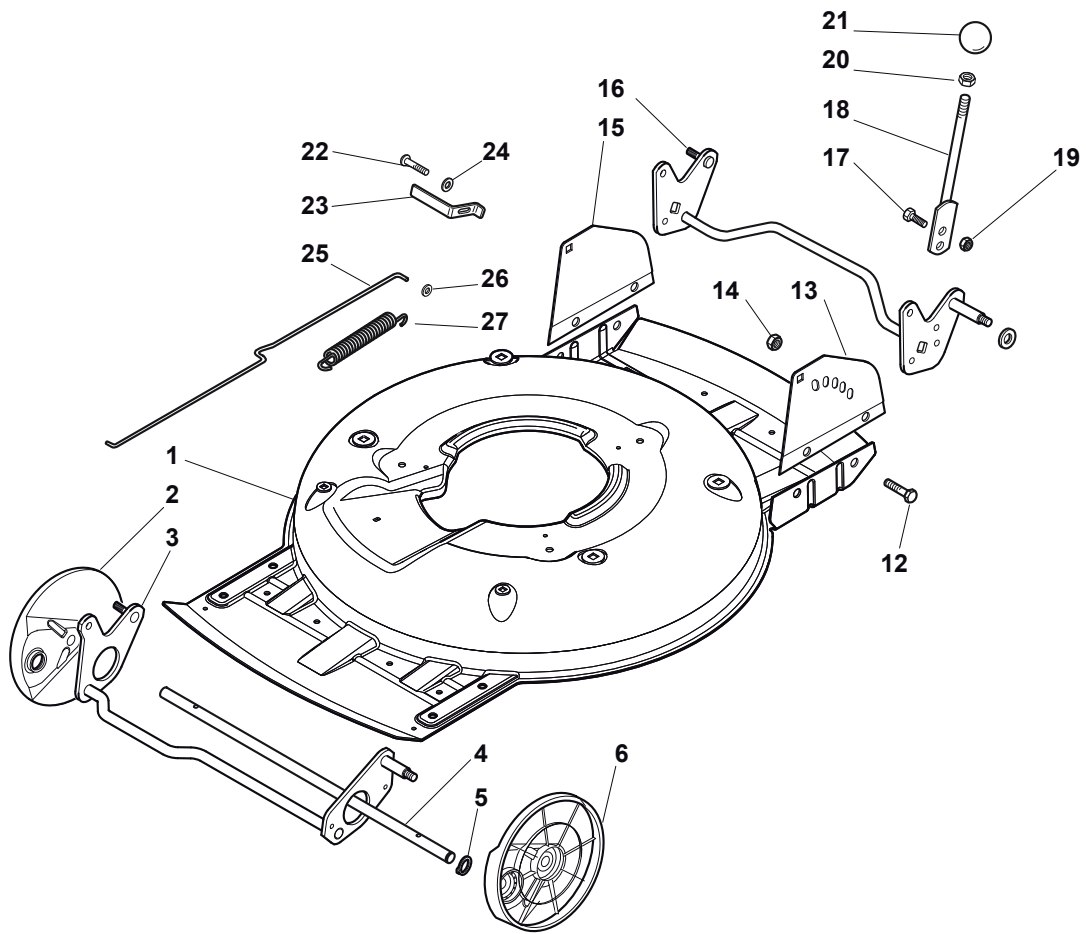

Reservdelskatalog Parts Catalogue

MULTICLIP PLUS 50

291501248/S16 - Season 2016

- Use GLOBAL GARDEN PRODUCT Genuine Spare Parts specified in the parts list for repair and/or replacement.
 - The contents described in the parts list may change due to improvement.
 - The drawings of the spare parts are only indicative and might not represent the part in question exactly.
 - The indications "right" - "left" - "front" - "rear" refer to the position of the operator when using the machine.
- When placing orders of parts for repair and/or replacement, make sure that the illustrated parts list is the one applying to the machine's year of manufacture, as shown on the identification plate attached to the machine.

www.stiga.com

Utgåva Issue 2 - 2016		Kapa och höjdställning Deck And Height Adjusting			
Pos. Fig.	Antal Q.ty	Art nr Part No	Benämning	Description	Anmärkning Notes
1	1	381004735/0	Chassi-gra	Grey Deck	
2	1	122600093/0	Hjulskydd	Left Wheel Protection	
3	1	381302863/0	Axel, Framhjul	Axle, Front Wheels	
4	1	322033397/0	Hjulaxel-fram	Front Wheel Axle	
5	2	122020050/0	Lasbricka	Ring	
6	1	122600092/0	Stänkskärm	Right Wheel Protection	
12	4	112791011/0	Skruv	Screw	
13	1	381545105/0	Plat	Left Plate	
14	4	112154510/0	Mutter	Nut	
15	1	381545104/0	Plat	Right Plate	
16	1	381302861/1	Hjulaxel-bakre	Axle, Rear Wheels	
17	2	112789000/0	Skruv	Screw	
18	1	381003323/0	Höjdställningsspak	Lever, Height Adjustment	
19	2	112154330/0	Mutter	Nut	
20	1	112293200/0	Mutter	Nut	
21	1	322399812/0	Knopp	Knob	
22	2	112735661/0	Skruv	Screw	
23	2	322551529/0	Hjulrensare	Wheels Cleaning Plate	
24	2	112521330/0	Bricka	Washer	
25	1	122033329/0	Höjdställn.stang	Rod, Height Adjustment	
26	2	112604899/0	Starlock P6704 8 Fz	Crown Fastener	
27	1	122446184/0	Fjäder	Spring	