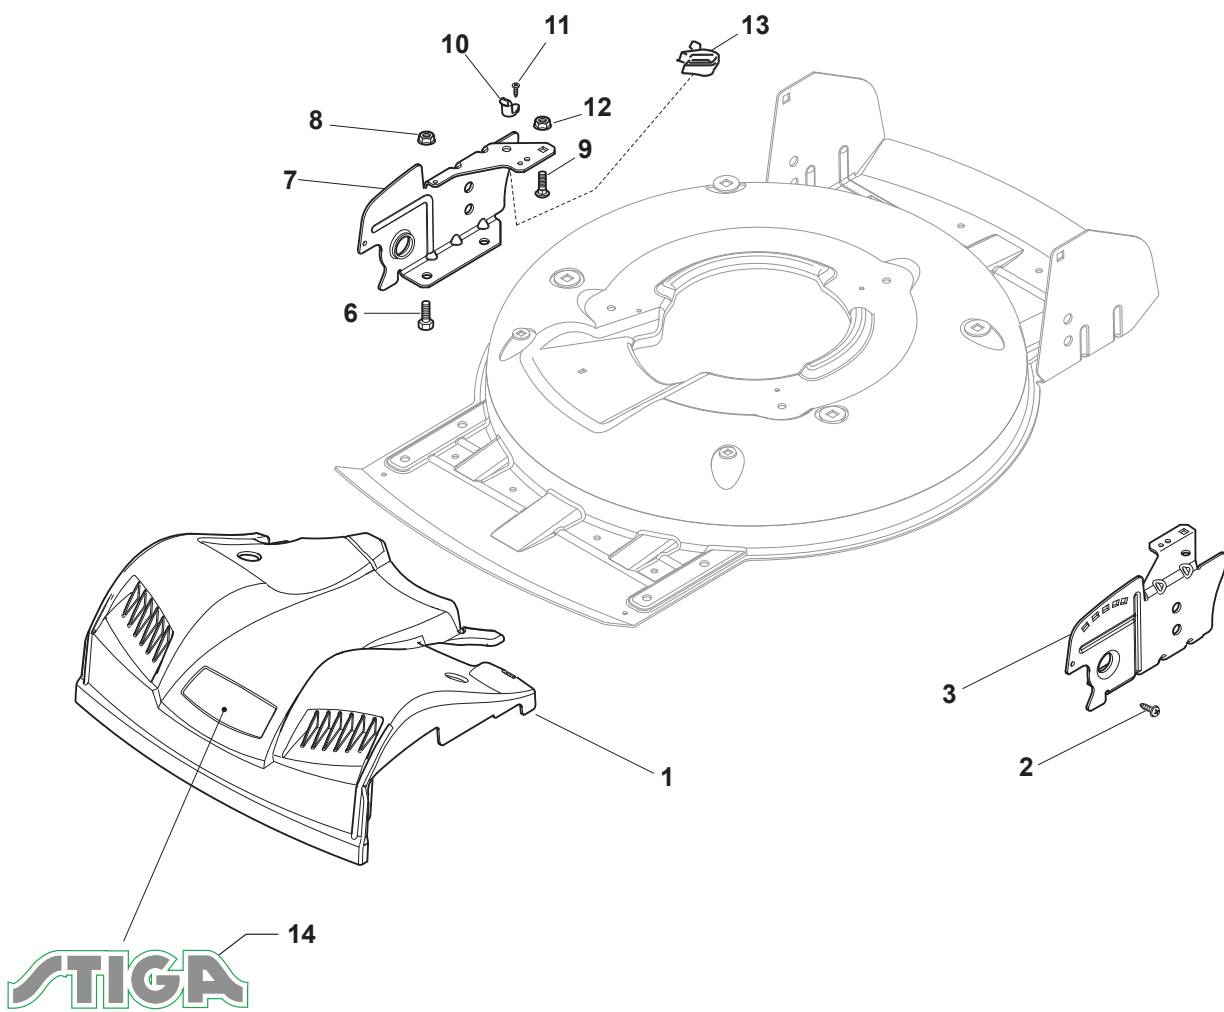

Reservdelskatalog Parts Catalogue

MULTICLIP PLUS 50

291501248/S16 - Season 2016

- Use GLOBAL GARDEN PRODUCT Genuine Spare Parts specified in the parts list for repair and/or replacement.
 - The contents described in the parts list may change due to improvement.
 - The drawings of the spare parts are only indicative and might not represent the part in question exactly.
 - The indications "right" - "left" - "front" - "rear" refer to the position of the operator when using the machine.
- When placing orders of parts for repair and/or replacement, make sure that the illustrated parts list is the one applying to the machine's year of manufacture, as shown on the identification plate attached to the machine.

www.stiga.com

Utgåva Issue 2 - 2016		Kapa och höjdställning Deck And Height Adjusting			
Pos. Fig.	Antal Q.ty	Art nr Part No	Benämning	Description	Anmärkning Notes
1	1	381004735/0	Chassi-gra	Grey Deck	
2	1	122600093/0	Hjulskydd	Left Wheel Protection	
3	1	381302863/0	Axel, Framhjul	Axle, Front Wheels	
4	1	322033397/0	Hjulaxel-fram	Front Wheel Axle	
5	2	122020050/0	Lasbricka	Ring	
6	1	122600092/0	Stänkskärm	Right Wheel Protection	
12	4	112791011/0	Skruv	Screw	
13	1	381545105/0	Plat	Left Plate	
14	4	112154510/0	Mutter	Nut	
15	1	381545104/0	Plat	Right Plate	
16	1	381302861/1	Hjulaxel-bakre	Axle, Rear Wheels	
17	2	112789000/0	Skruv	Screw	
18	1	381003323/0	Höjdställningsspak	Lever, Height Adjustment	
19	2	112154330/0	Mutter	Nut	
20	1	112293200/0	Mutter	Nut	
21	1	322399812/0	Knopp	Knob	
22	2	112735661/0	Skruv	Screw	
23	2	322551529/0	Hjulrensare	Wheels Cleaning Plate	
24	2	112521330/0	Bricka	Washer	
25	1	122033329/0	Höjdställn.stang	Rod, Height Adjustment	
26	2	112604899/0	Starlock P6704 8 Fz	Crown Fastener	
27	1	122446184/0	Fjäder	Spring	