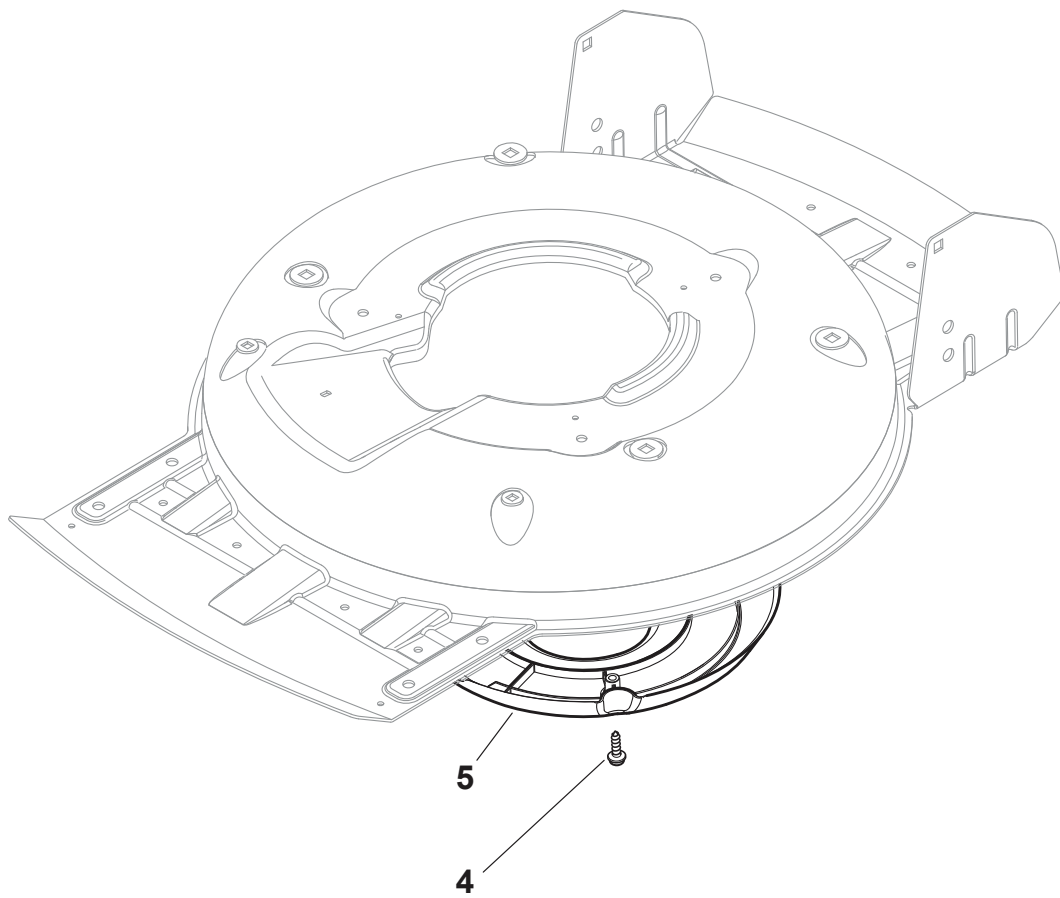

Reservdelskatalog Parts Catalogue

MULTICLIP PLUS 50 SEV B

291503528/S15 - Season 2015

- Use GLOBAL GARDEN PRODUCT Genuine Spare Parts specified in the parts list for repair and/or replacement.
 - The contents described in the parts list may change due to improvement.
 - The drawings of the spare parts are only indicative and might not represent the part in question exactly.
 - The indications "right" - "left" - "front" - "rear" refer to the position of the operator when using the machine.
- When placing orders of parts for repair and/or replacement, make sure that the illustrated parts list is the one applying to the machine's year of manufacture, as shown on the identification plate attached to the machine.

www.stiga.com

Utgåva Issue 30 - 2015		Kapa och höjdställning		Deck And Height Adjusting	
Pos. Fig.	Antal Q.ty	Art nr Part No	Benämning	Description	Anmärkning Notes
1	1	381004735/0	Chassi-gra	Grey Deck	
3	1	381302863/0	Axel, Framhjul	Axle, Front Wheels	
12	4	112791011/0	Skruv	Screw	
13	1	381545105/0	Plat	Left Plate	
14	4	112154510/0	Mutter	Nut	
15	1	381545104/0	Plat	Right Plate	
16	1	381302861/1	Hjulaxel-bakre	Axle, Rear Wheels	
17	2	112789000/0	Skruv	Screw	
18	1	381003323/0	Höjdställningsspak	Lever, Height Adjustment	
19	2	112154330/0	Mutter	Nut	
20	1	112293200/0	Mutter	Nut	
21	1	322399812/0	Knopp	Knob	
22	2	112735661/0	Skruv	Screw	
23	2	322551529/0	Hjulrensare	Wheels Cleaning Plate	
24	2	112521330/0	Bricka	Washer	
25	1	122033329/0	Höjdställn.stang	Rod, Height Adjustment	
26	2	112604899/0	Starlock P6704 8 Fz	Crown Fastener	
27	1	122446184/0	Fjäder	Spring	