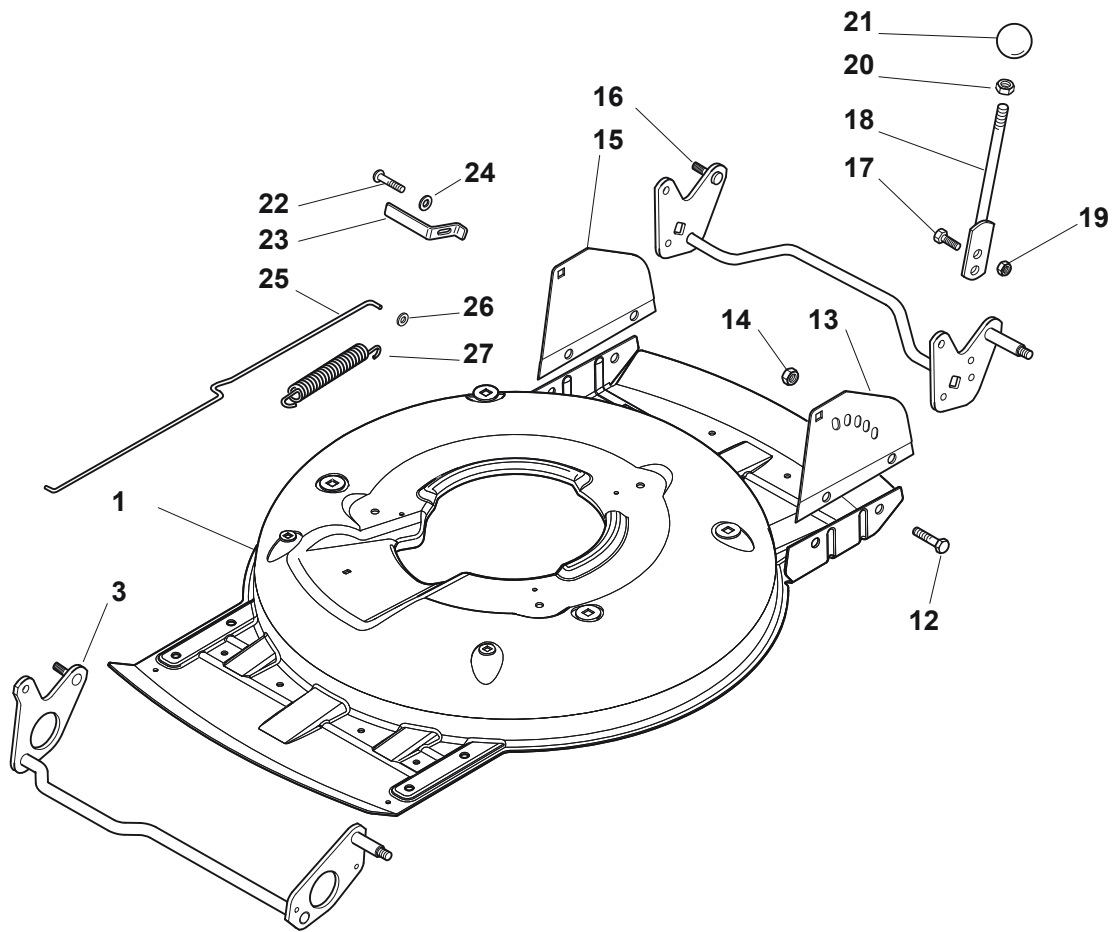

Reservdelskatalog Parts Catalogue

MULTICLIP PLUS 50 SEV B

291503528/S15 - Season 2015

- Use GLOBAL GARDEN PRODUCT Genuine Spare Parts specified in the parts list for repair and/or replacement.
 - The contents described in the parts list may change due to improvement.
 - The drawings of the spare parts are only indicative and might not represent the part in question exactly.
 - The indications "right" - "left" - "front" - "rear" refer to the position of the operator when using the machine.
- When placing orders of parts for repair and/or replacement, make sure that the illustrated parts list is the one applying to the machine's year of manufacture, as shown on the identification plate attached to the machine.

www.stiga.com

Utgåva Issue 30 - 2015		Kapa och höjdställning		Deck And Height Adjusting	
Pos. Fig.	Antal Q.ty	Art nr Part No	Benämning	Description	Anmärkning Notes
1	1	381004735/0	Chassi-gra	Grey Deck	
3	1	381302863/0	Axel, Framhjul	Axle, Front Wheels	
12	4	112791011/0	Skruv	Screw	
13	1	381545105/0	Plat	Left Plate	
14	4	112154510/0	Mutter	Nut	
15	1	381545104/0	Plat	Right Plate	
16	1	381302861/1	Hjulaxel-bakre	Axle, Rear Wheels	
17	2	112789000/0	Skruv	Screw	
18	1	381003323/0	Höjdställningsspak	Lever, Height Adjustment	
19	2	112154330/0	Mutter	Nut	
20	1	112293200/0	Mutter	Nut	
21	1	322399812/0	Knopp	Knob	
22	2	112735661/0	Skruv	Screw	
23	2	322551529/0	Hjulrensare	Wheels Cleaning Plate	
24	2	112521330/0	Bricka	Washer	
25	1	122033329/0	Höjdställn.stang	Rod, Height Adjustment	
26	2	112604899/0	Starlock P6704 8 Fz	Crown Fastener	
27	1	122446184/0	Fjäder	Spring	