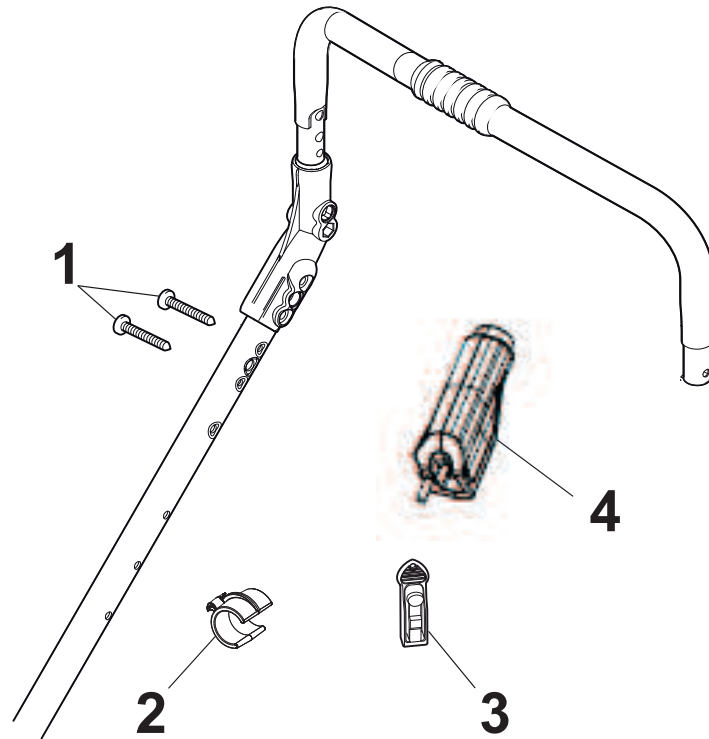

Battery for B&S 675-775 IS (fix RPM)