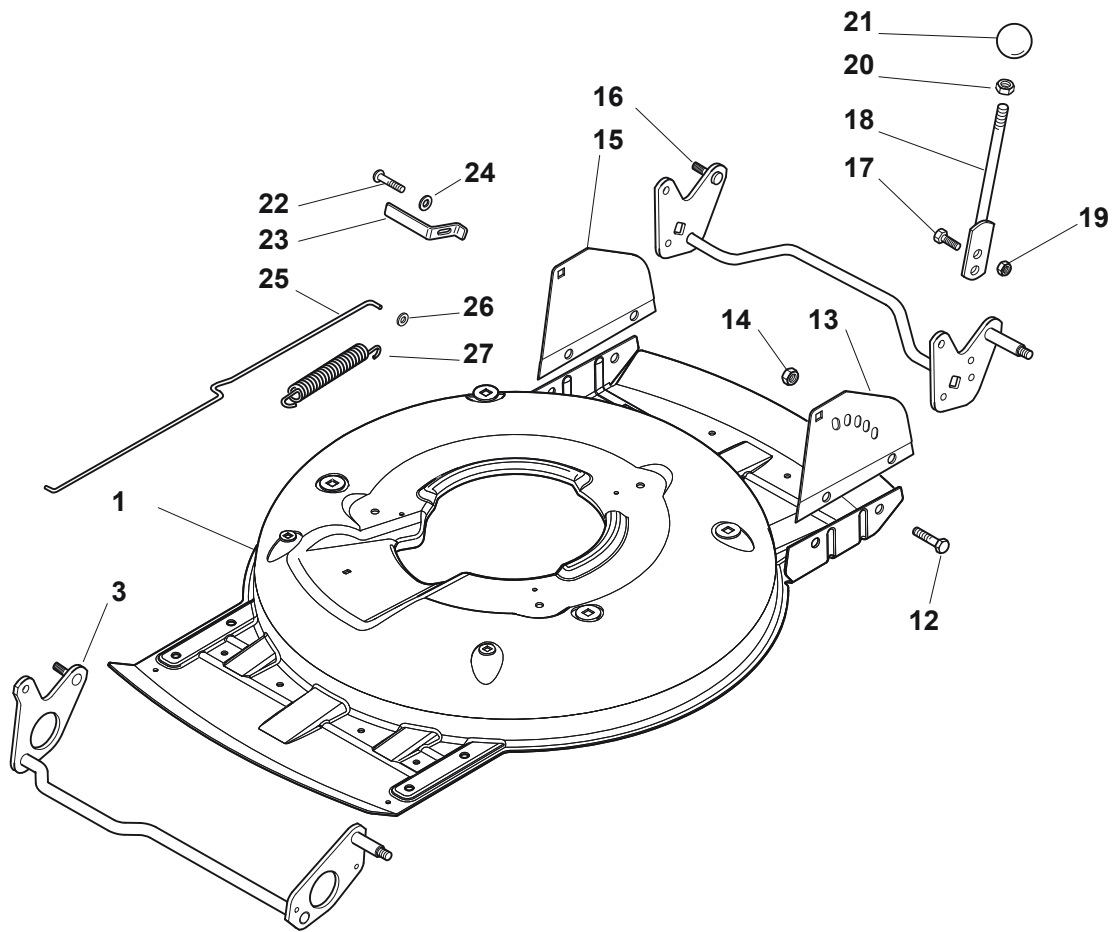

Reservdelskatalog Parts Catalogue

MULTICLIP PLUS 50 SEV B

291503528/S16 - Season 2016

- Use GLOBAL GARDEN PRODUCT Genuine Spare Parts specified in the parts list for repair and/or replacement.
 - The contents described in the parts list may change due to improvement.
 - The drawings of the spare parts are only indicative and might not represent the part in question exactly.
 - The indications "right" - "left" - "front" - "rear" refer to the position of the operator when using the machine.
- When placing orders of parts for repair and/or replacement, make sure that the illustrated parts list is the one applying to the machine's year of manufacture, as shown on the identification plate attached to the machine.

www.stiga.com

Utgåva Issue 2 - 2016		Kapa och höjdställning		Deck And Height Adjusting	
Pos. Fig.	Antal Q.ty	Art nr Part No	Benämning	Description	Anmärkning Notes
1	1	381004735/0	Chassi-gra	Grey Deck	
3	1	381302863/0	Axel, Framhjul	Axle, Front Wheels	
12	4	112791011/0	Skruv	Screw	
13	1	381545105/0	Plat	Left Plate	
14	4	112154510/0	Mutter	Nut	
15	1	381545104/0	Plat	Right Plate	
16	1	381302861/1	Hjulaxel-bakre	Axle, Rear Wheels	
17	2	112789000/0	Skruv	Screw	
18	1	381003323/0	Höjdställningsspak	Lever, Height Adjustment	
19	2	112154330/0	Mutter	Nut	
20	1	112293200/0	Mutter	Nut	
21	1	322399812/0	Knopp	Knob	
22	2	112735661/0	Skruv	Screw	
23	2	322551529/0	Hjulrensare	Wheels Cleaning Plate	
24	2	112521330/0	Bricka	Washer	
25	1	122033329/0	Höjdställn.stang	Rod, Height Adjustment	
26	2	112604899/0	Starlock P6704 8 Fz	Crown Fastener	
27	1	122446184/0	Fjäder	Spring	