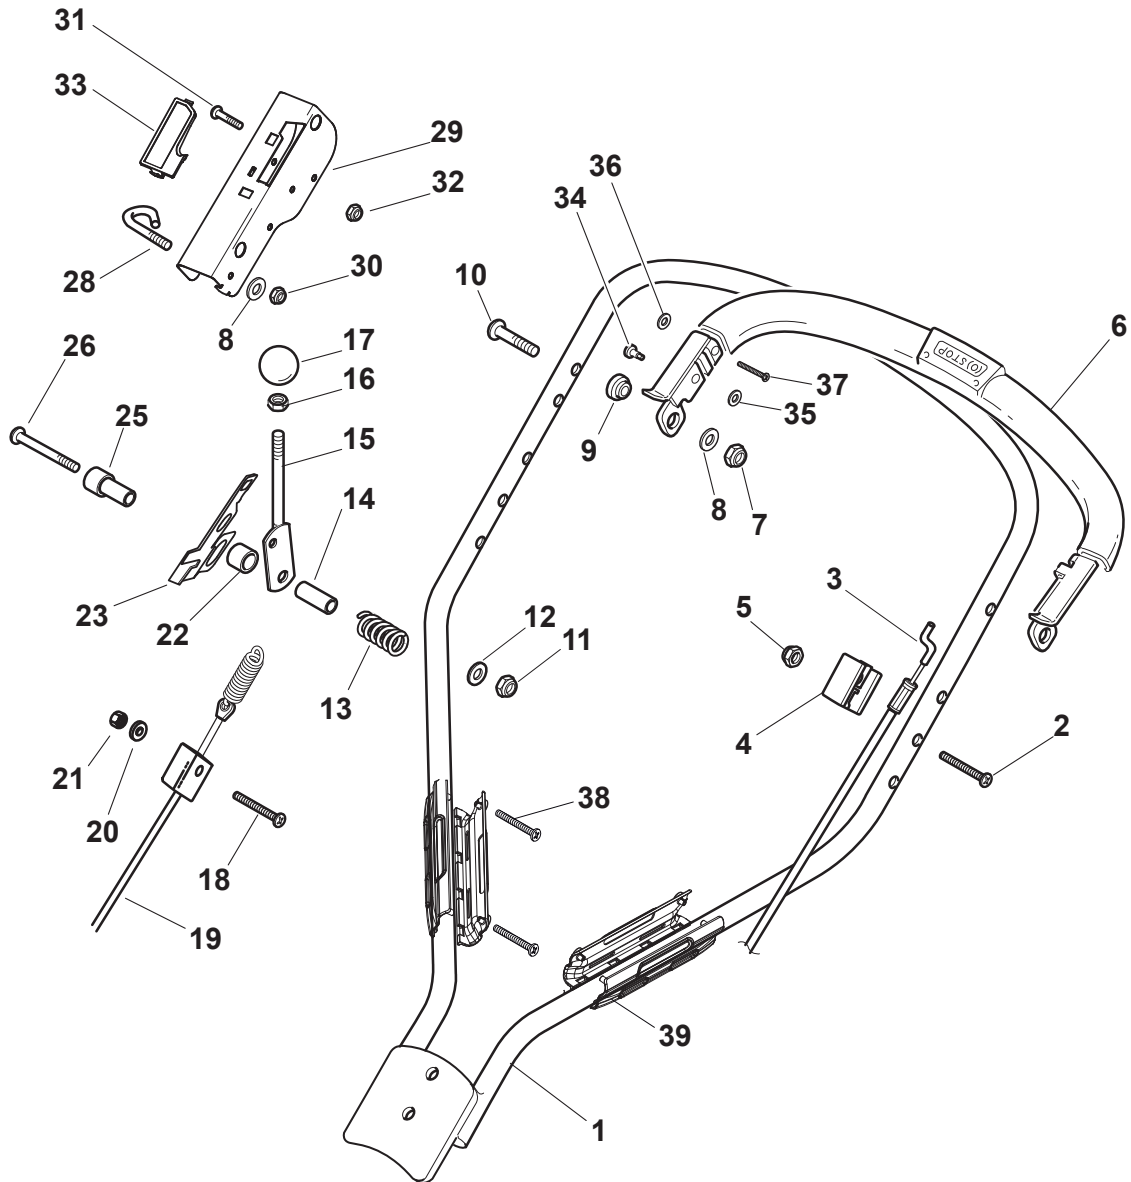

Utgåva Issue 2 - 2016		Reglage, övre		Handle, Upper Part	
Pos. Fig.	Antal Q.ty	Art nr Part No	Benämning	Description	Anmärkning Notes
3	1	181030084/0	Motorbromswire	Cable, Thread Engine Brake	for Stepless Variator
1	1	381006371/0	Handtag, övre kpl	Handle, Upper Part Grey	Grey
2	1	112727784/0	Skruv	Screw	
4	1	322551639/0	Plat	Fixed Plate	
5	1	112154510/0	Mutter	Nut	
6	1	381003318/1	Reglagebygel	Lever, Engine Brake	
7	2	112154510/0	Mutter	Nut	
8	4	112521330/0	Bricka	Washer	
9	2	122671660/1	Bricka	Washer	
10	2	112727784/0	Skruv	Screw	
11	1	112154510/0	Mutter	Nut	
12	1	112521330/0	Bricka	Washer	
13	1	122450446/0	Fjäder	Spring	
14	1	122170840/0	Distans	Spacer	
15	1	381003313/0	Spak	Driving Lever	
16	1	112293200/0	Mutter	Nut	
17	1	322399812/0	Knopp	Knob	
18	1	112727791/0	Skruv	Screw	
19	1	381030095/0	Drivwire	Cable Rear Drive	
20	1	112521330/0	Bricka	Washer	
21	1	112154510/0	Mutter	Nut	
22	1	122170843/0	Distans	Spacer	
23	1	322551653/0	Plat	Plate	
25	1	122170842/0	Distans	Spacer	
26	1	112727786/0	Skruv	Screw	
28	1	122430314/0	Fjäder	Starting Rope Guide Spring	
29	1	381004405/0	Panel	Dashboard	
30	1	112154510/0	Mutter	Nut	
31	1	112727792/0	Skruv	Screw	
32	1	112154510/0	Mutter	Nut	
33	1	322500050/0	Glidblock	Shoe	
34	1	122524342/0	Stift	Pin	
35	1	112604897/0	Bricka	Elastic Washer	
36	2	112154330/0	Mutter	Nut	
37	2	112727796/0	Skruv	Screw	
38	4	112728701/0	Skruv	Screw	
39	2	322806645/0	Fäste	Cable Support