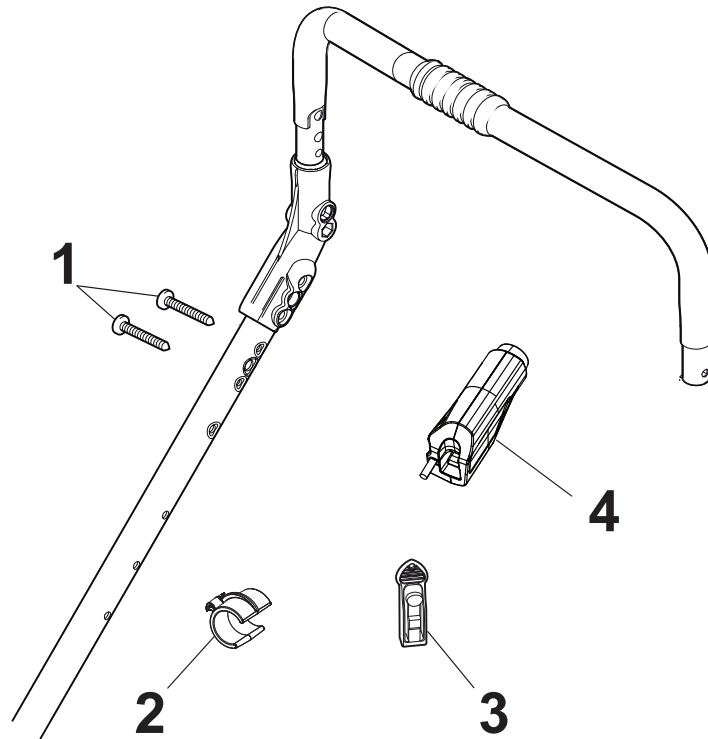

Battery for B&S 675-775 IS (fix RPM)