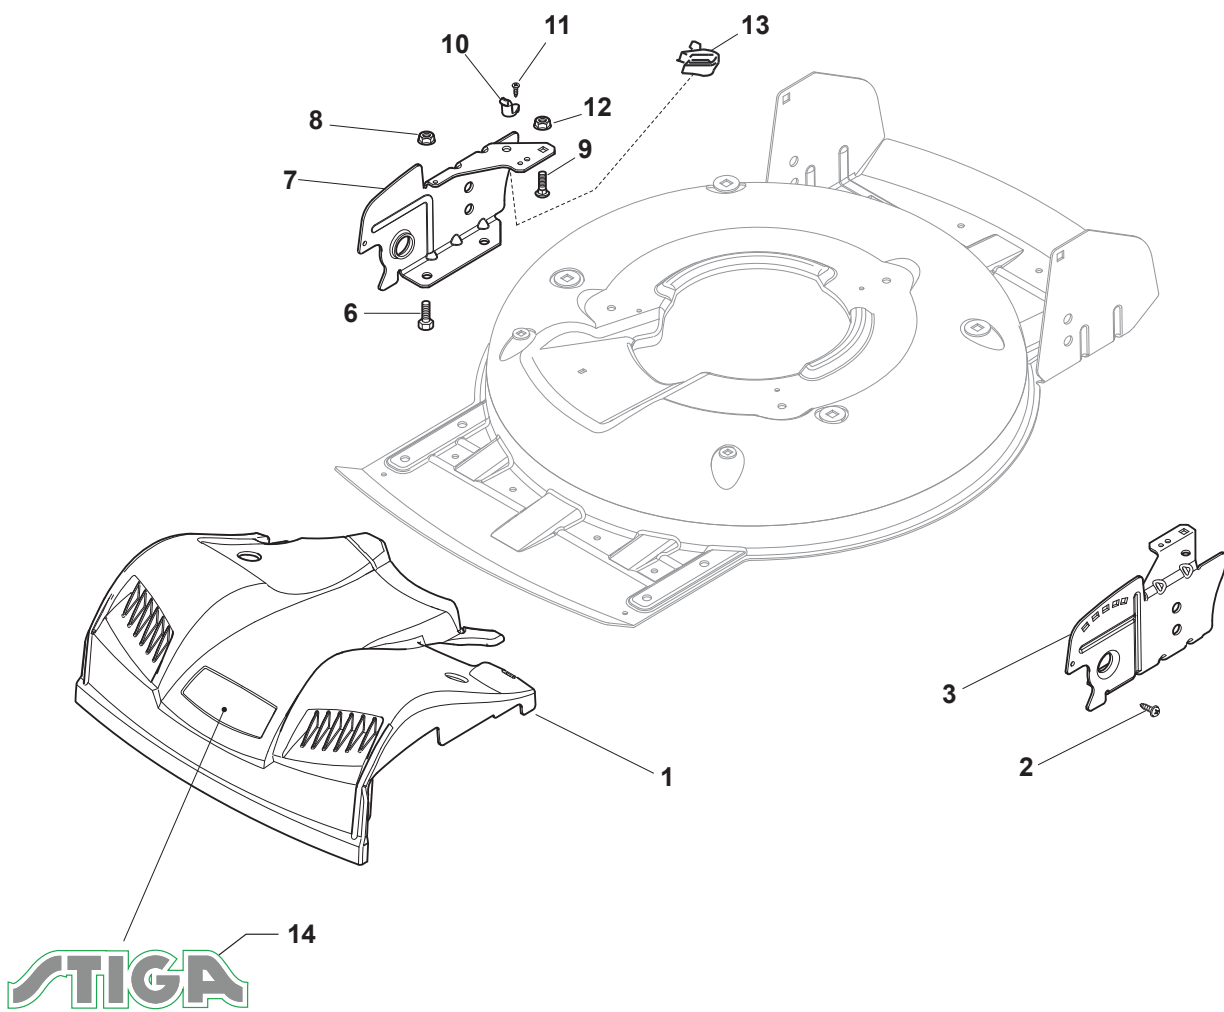

Reservdelskatalog Parts Catalogue

MULTICLIP PLUS 50 SEV B

291503528/S16 - Season 2016

- Use GLOBAL GARDEN PRODUCT Genuine Spare Parts specified in the parts list for repair and/or replacement.
 - The contents described in the parts list may change due to improvement.
 - The drawings of the spare parts are only indicative and might not represent the part in question exactly.
 - The indications "right" - "left" - "front" - "rear" refer to the position of the operator when using the machine.
- When placing orders of parts for repair and/or replacement, make sure that the illustrated parts list is the one applying to the machine's year of manufacture, as shown on the identification plate attached to the machine.

www.stiga.com

Utgåva Issue 2 - 2016		Kapa och höjdställning		Deck And Height Adjusting	
Pos. Fig.	Antal Q.ty	Art nr Part No	Benämning	Description	Anmärkning Notes
1	1	381004735/0	Chassi-gra	Grey Deck	
3	1	381302863/0	Axel, Framhjul	Axle, Front Wheels	
12	4	112791011/0	Skruv	Screw	
13	1	381545105/0	Plat	Left Plate	
14	4	112154510/0	Mutter	Nut	
15	1	381545104/0	Plat	Right Plate	
16	1	381302861/1	Hjulaxel-bakre	Axle, Rear Wheels	
17	2	112789000/0	Skruv	Screw	
18	1	381003323/0	Höjdställningsspak	Lever, Height Adjustment	
19	2	112154330/0	Mutter	Nut	
20	1	112293200/0	Mutter	Nut	
21	1	322399812/0	Knopp	Knob	
22	2	112735661/0	Skruv	Screw	
23	2	322551529/0	Hjulrensare	Wheels Cleaning Plate	
24	2	112521330/0	Bricka	Washer	
25	1	122033329/0	Höjdställn.stang	Rod, Height Adjustment	
26	2	112604899/0	Starlock P6704 8 Fz	Crown Fastener	
27	1	122446184/0	Fjäder	Spring	