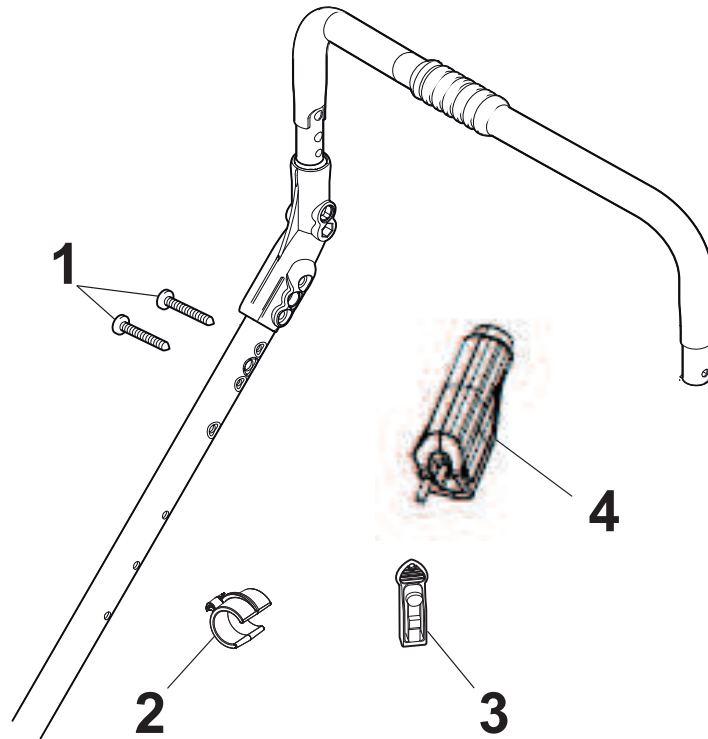

Battery for B&S 675-775 IS (fix RPM)