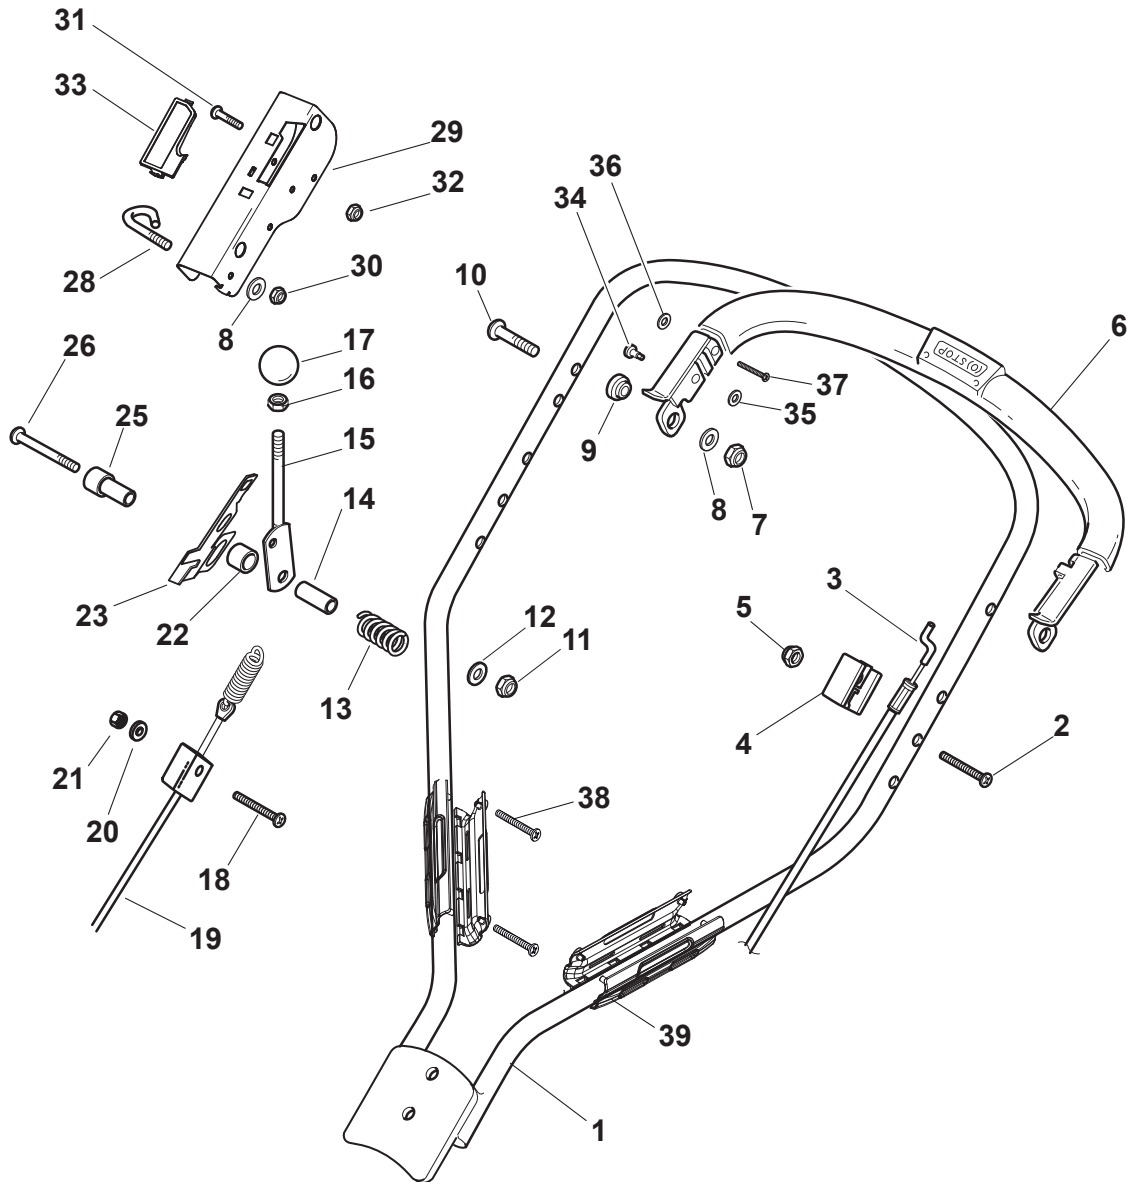

Utgåva Issue 30 - 2015		Reglage, övre		Handle, Upper Part	
Pos. Fig.	Antal Q.ty	Art nr Part No	Benämning	Description	Anmärkning Notes
1	1	381006371/0	Handtag, övre kpl	Handle, Upper Part Grey	Grey
2	1	112727784/0	Skruv	Screw	
3	1	181000618/0	Motorbromswire	Cable, Thread Engine Brake	B&S 625/675/750/775 Series
4	1	322551639/0	Plat	Fixed Plate	
5	1	112154510/0	Mutter	Nut	
6	1	381003318/1	Reglagebygel	Lever, Engine Brake	
7	2	112154510/0	Mutter	Nut	
8	4	112521330/0	Bricka	Washer	
9	2	122671660/1	Bricka	Washer	
10	2	112727784/0	Skruv	Screw	
11	1	112154510/0	Mutter	Nut	
12	1	112521330/0	Bricka	Washer	
13	1	122450446/0	Fjäder	Spring	
14	1	122170840/0	Distans	Spacer	
15	1	381003313/0	Spak	Driving Lever	
16	1	112293200/0	Mutter	Nut	
17	1	322399812/0	Knopp	Knob	
18	1	112727791/0	Skruv	Screw	
19	1	381030095/0	Drivwire	Cable Rear Drive	
20	1	112521330/0	Bricka	Washer	
21	1	112154510/0	Mutter	Nut	
22	1	122170843/0	Distans	Spacer	
23	1	322551653/0	Plat	Plate	
25	1	122170842/0	Distans	Spacer	
26	1	112727786/0	Skruv	Screw	
28	1	122430314/0	Fjäder	Starting Rope Guide Spring	
29	1	381004405/0	Panel	Dashboard	
30	1	112154510/0	Mutter	Nut	
31	1	112727792/0	Skruv	Screw	
32	1	112154510/0	Mutter	Nut	
33	1	322500050/0	Glidblock	Shoe	
34	1	122524342/0	Stift	Pin	
35	1	112604897/0	Bricka	Elastic Washer	
36	2	112154330/0	Mutter	Nut	
37	2	112727796/0	Skruv	Screw	
38	4	112728701/0	Skruv	Screw	
39	2	322806645/0	Fäste	Cable Support