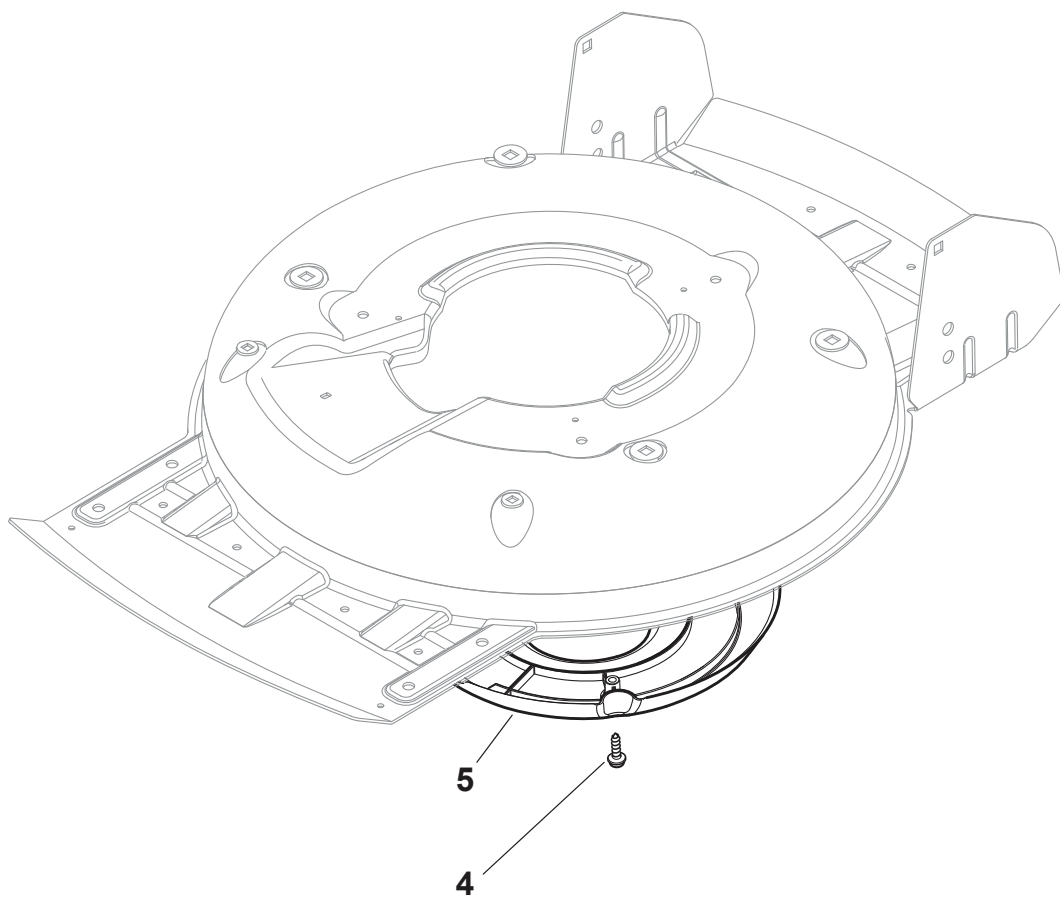

Reservdelskatalog Parts Catalogue

MULTICLIP PLUS 50 SE B

291502628/S15 - Season 2015

- Use GLOBAL GARDEN PRODUCT Genuine Spare Parts specified in the parts list for repair and/or replacement.
 - The contents described in the parts list may change due to improvement.
 - The drawings of the spare parts are only indicative and might not represent the part in question exactly.
 - The indications "right" - "left" - "front" - "rear" refer to the position of the operator when using the machine.
- When placing orders of parts for repair and/or replacement, make sure that the illustrated parts list is the one applying to the machine's year of manufacture, as shown on the identification plate attached to the machine.

www.stiga.com

Utgåva Issue 30 - 2015		Kapa och höjdställning		Deck And Height Adjusting	
Pos. Fig.	Antal Q.ty	Art nr Part No	Benämning	Description	Anmärkning Notes
1	1	381004735/0	Chassi-gra	Grey Deck	
3	1	381302863/0	Axel, Framhjul	Axle, Front Wheels	
12	4	112791011/0	Skruv	Screw	
13	1	381545105/0	Plat	Left Plate	
14	4	112154510/0	Mutter	Nut	
15	1	381545104/0	Plat	Right Plate	
16	1	381302861/1	Hjulaxel-bakre	Axle, Rear Wheels	
17	2	112789000/0	Skruv	Screw	
18	1	381003323/0	Höjdställningsspak	Lever, Height Adjustment	
19	2	112154330/0	Mutter	Nut	
20	1	112293200/0	Mutter	Nut	
21	1	322399812/0	Knopp	Knob	
22	2	112735661/0	Skruv	Screw	
23	2	322551529/0	Hjulrensare	Wheels Cleaning Plate	
24	2	112521330/0	Bricka	Washer	
25	1	122033329/0	Höjdställn.stang	Rod, Height Adjustment	
26	2	112604899/0	Starlock P6704 8 Fz	Crown Fastener	
27	1	122446184/0	Fjäder	Spring	