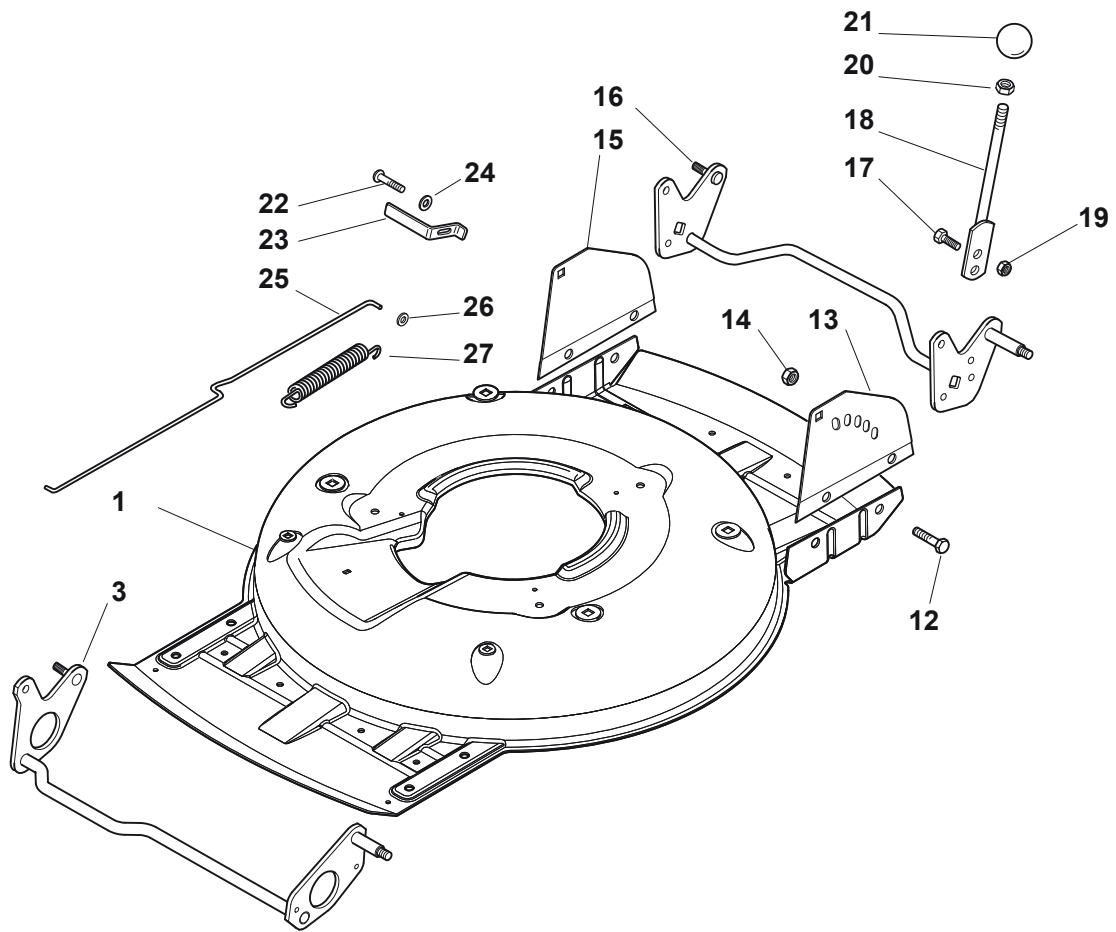

Reservdelskatalog Parts Catalogue

MULTICLIP PLUS 50 SE B

291502628/S15 - Season 2015

- Use GLOBAL GARDEN PRODUCT Genuine Spare Parts specified in the parts list for repair and/or replacement.
 - The contents described in the parts list may change due to improvement.
 - The drawings of the spare parts are only indicative and might not represent the part in question exactly.
 - The indications "right" - "left" - "front" - "rear" refer to the position of the operator when using the machine.
- When placing orders of parts for repair and/or replacement, make sure that the illustrated parts list is the one applying to the machine's year of manufacture, as shown on the identification plate attached to the machine.

www.stiga.com

Utgåva Issue 30 - 2015		Kapa och höjdställning		Deck And Height Adjusting	
Pos. Fig.	Antal Q.ty	Art nr Part No	Benämning	Description	Anmärkning Notes
1	1	381004735/0	Chassi-gra	Grey Deck	
3	1	381302863/0	Axel, Framhjul	Axle, Front Wheels	
12	4	112791011/0	Skruv	Screw	
13	1	381545105/0	Plat	Left Plate	
14	4	112154510/0	Mutter	Nut	
15	1	381545104/0	Plat	Right Plate	
16	1	381302861/1	Hjulaxel-bakre	Axle, Rear Wheels	
17	2	112789000/0	Skruv	Screw	
18	1	381003323/0	Höjdställningsspak	Lever, Height Adjustment	
19	2	112154330/0	Mutter	Nut	
20	1	112293200/0	Mutter	Nut	
21	1	322399812/0	Knopp	Knob	
22	2	112735661/0	Skruv	Screw	
23	2	322551529/0	Hjulrensare	Wheels Cleaning Plate	
24	2	112521330/0	Bricka	Washer	
25	1	122033329/0	Höjdställn.stang	Rod, Height Adjustment	
26	2	112604899/0	Starlock P6704 8 Fz	Crown Fastener	
27	1	122446184/0	Fjäder	Spring	