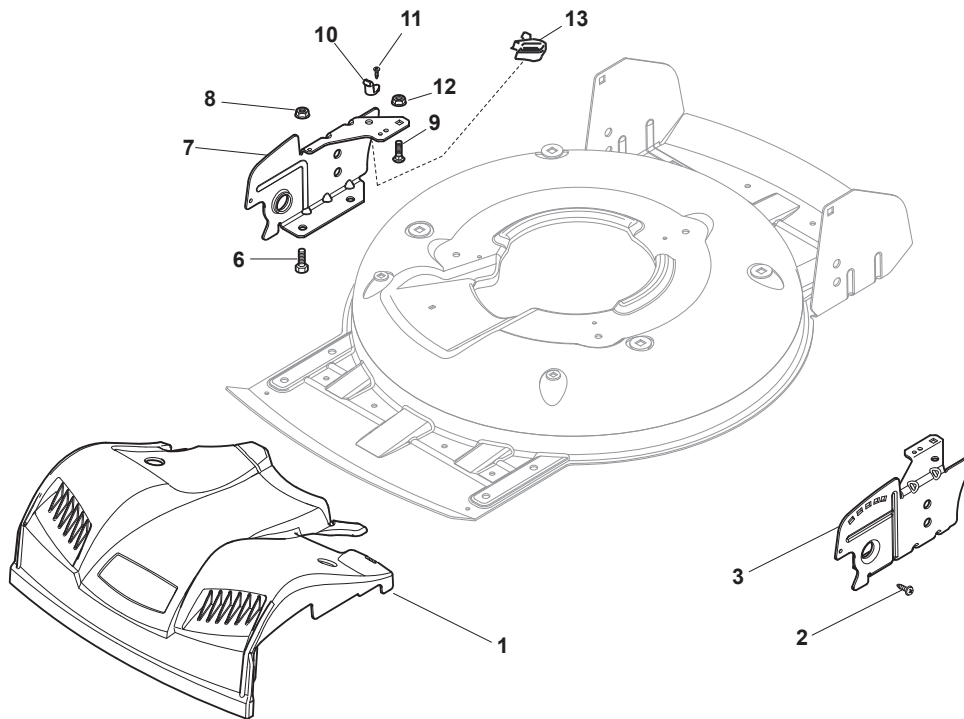

Utgåva Issue 30 - 2015		Mask			
Pos. Fig.	Antal Q.ty	Art nr Part No	Benämning	Description	Anmärkning Notes
1	1	322226197/0	Frontal Mcs50 Stiga gra Ncs S8000-N	Mask, Grey	
2	2	112728450/0	Skruv	Screw	
3	1	322778421/0	Fäste-vä	Left Bracket	
6	4	112792611/0	Skruv	Screw	
7	1	322778419/0	Fäste-hö	Right Bracket	
8	4	112293201/0	Mutter	Nut	
9	2	112815200/0	Skruv	Screw	
10	2	322020400/0	Kabalfäste	Fairlead	
11	2	112728523/0	Skruv	Screw	
12	2	112292102/0	Mutter	Nut	
13	1	133320506/0	Kabalfäste	Fairlead