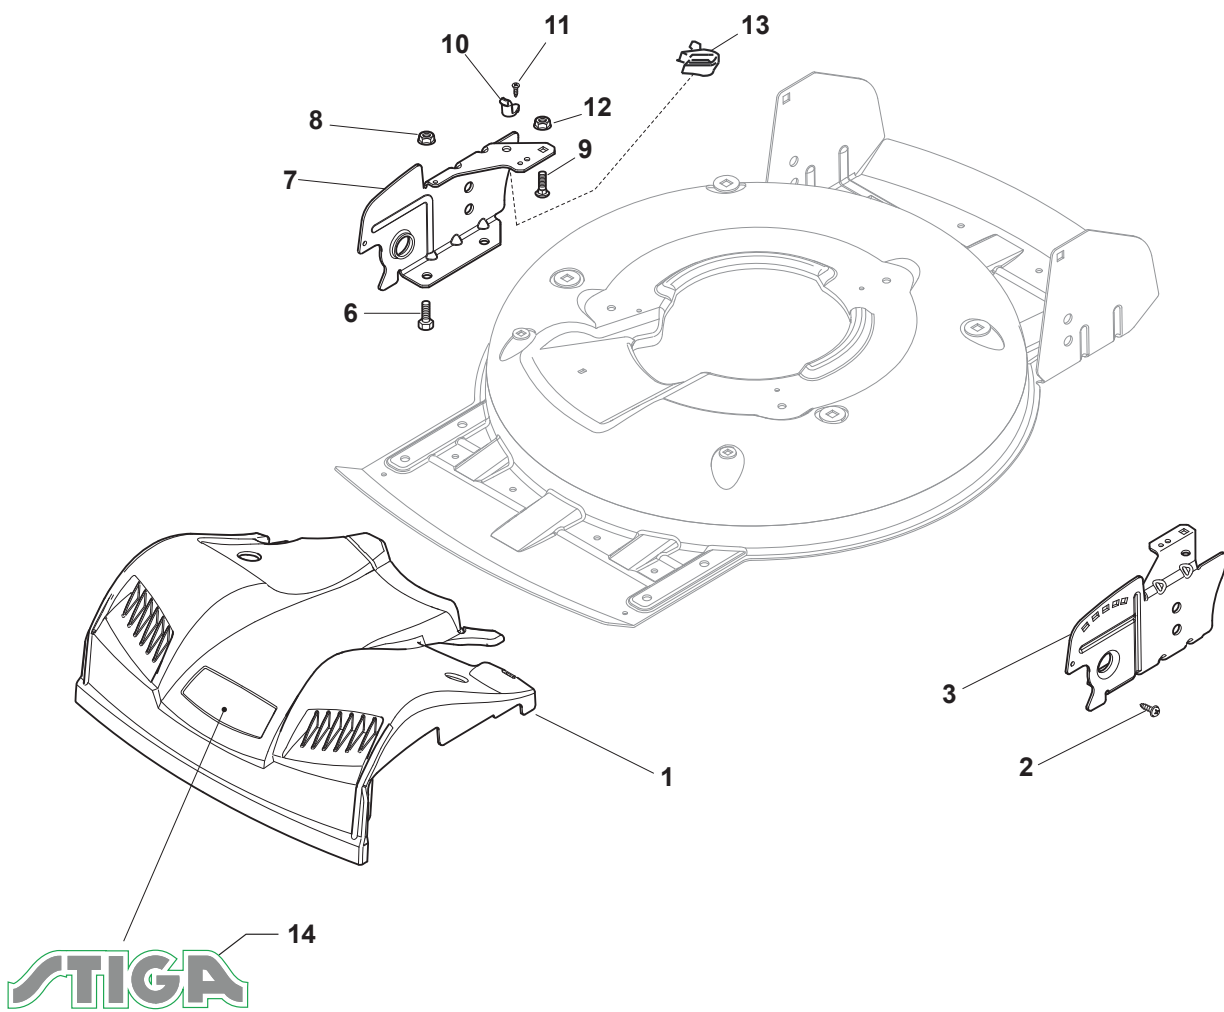

Reservdelskatalog Parts Catalogue

MULTICLIP PLUS 50 SE B

291502628/S16 - Season 2016

- Use GLOBAL GARDEN PRODUCT Genuine Spare Parts specified in the parts list for repair and/or replacement.
 - The contents described in the parts list may change due to improvement.
 - The drawings of the spare parts are only indicative and might not represent the part in question exactly.
 - The indications "right" - "left" - "front" - "rear" refer to the position of the operator when using the machine.
- When placing orders of parts for repair and/or replacement, make sure that the illustrated parts list is the one applying to the machine's year of manufacture, as shown on the identification plate attached to the machine.

www.stiga.com

Utgåva Issue 2 - 2016		Kapa och höjdställning		Deck And Height Adjusting	
Pos. Fig.	Antal Q.ty	Art nr Part No	Benämning	Description	Anmärkning Notes
1	1	381004735/0	Chassi-gra	Grey Deck	
3	1	381302863/0	Axel, Framhjul	Axle, Front Wheels	
12	4	112791011/0	Skruv	Screw	
13	1	381545105/0	Plat	Left Plate	
14	4	112154510/0	Mutter	Nut	
15	1	381545104/0	Plat	Right Plate	
16	1	381302861/1	Hjulaxel-bakre	Axle, Rear Wheels	
17	2	112789000/0	Skruv	Screw	
18	1	381003323/0	Höjdställningsspak	Lever, Height Adjustment	
19	2	112154330/0	Mutter	Nut	
20	1	112293200/0	Mutter	Nut	
21	1	322399812/0	Knopp	Knob	
22	2	112735661/0	Skruv	Screw	
23	2	322551529/0	Hjulrensare	Wheels Cleaning Plate	
24	2	112521330/0	Bricka	Washer	
25	1	122033329/0	Höjdställn.stang	Rod, Height Adjustment	
26	2	112604899/0	Starlock P6704 8 Fz	Crown Fastener	
27	1	122446184/0	Fjäder	Spring	