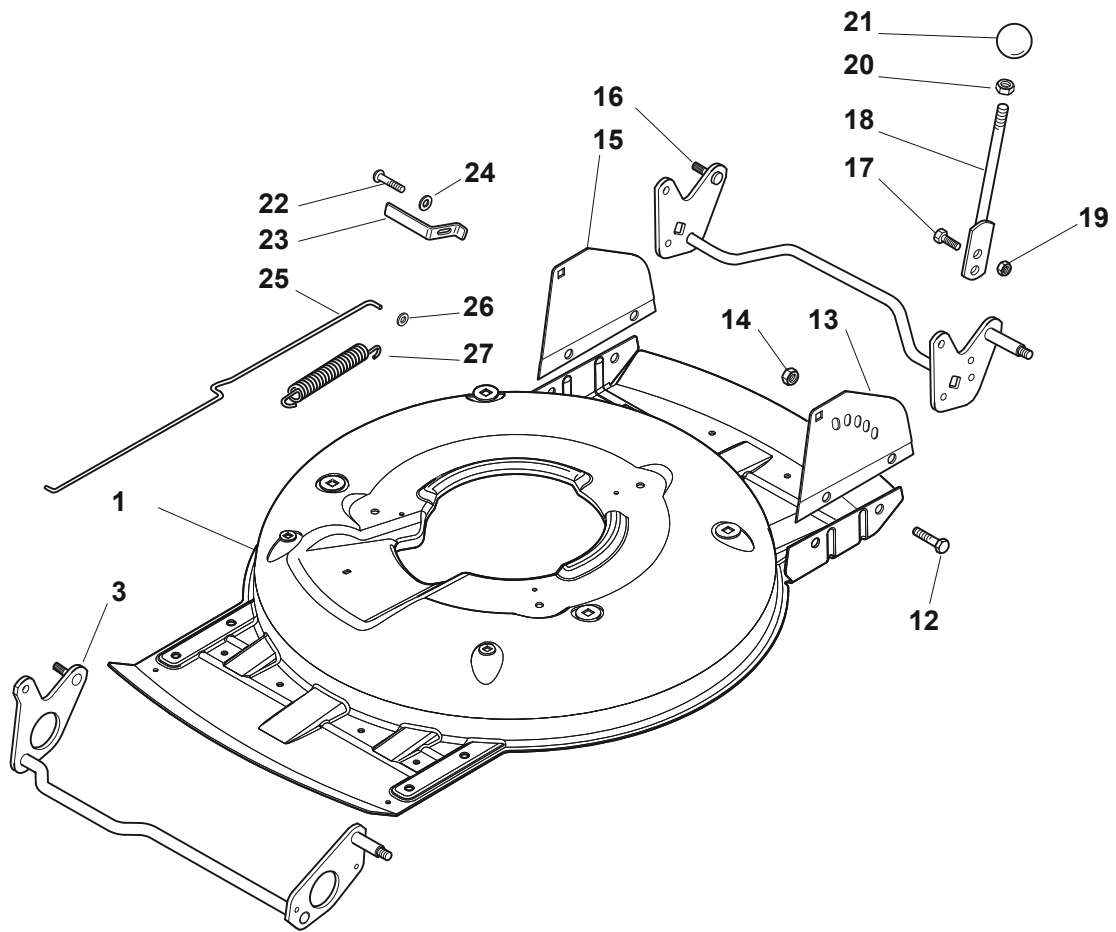

Reservdelskatalog Parts Catalogue

MULTICLIP PLUS 50 SE B

291502628/S16 - Season 2016

- Use GLOBAL GARDEN PRODUCT Genuine Spare Parts specified in the parts list for repair and/or replacement.
 - The contents described in the parts list may change due to improvement.
 - The drawings of the spare parts are only indicative and might not represent the part in question exactly.
 - The indications "right" - "left" - "front" - "rear" refer to the position of the operator when using the machine.
- When placing orders of parts for repair and/or replacement, make sure that the illustrated parts list is the one applying to the machine's year of manufacture, as shown on the identification plate attached to the machine.

www.stiga.com

Utgåva Issue 2 - 2016		Kapa och höjdställning		Deck And Height Adjusting	
Pos. Fig.	Antal Q.ty	Art nr Part No	Benämning	Description	Anmärkning Notes
1	1	381004735/0	Chassi-gra	Grey Deck	
3	1	381302863/0	Axel, Framhjul	Axle, Front Wheels	
12	4	112791011/0	Skruv	Screw	
13	1	381545105/0	Plat	Left Plate	
14	4	112154510/0	Mutter	Nut	
15	1	381545104/0	Plat	Right Plate	
16	1	381302861/1	Hjulaxel-bakre	Axle, Rear Wheels	
17	2	112789000/0	Skruv	Screw	
18	1	381003323/0	Höjdställningsspak	Lever, Height Adjustment	
19	2	112154330/0	Mutter	Nut	
20	1	112293200/0	Mutter	Nut	
21	1	322399812/0	Knopp	Knob	
22	2	112735661/0	Skruv	Screw	
23	2	322551529/0	Hjulrensare	Wheels Cleaning Plate	
24	2	112521330/0	Bricka	Washer	
25	1	122033329/0	Höjdställn.stang	Rod, Height Adjustment	
26	2	112604899/0	Starlock P6704 8 Fz	Crown Fastener	
27	1	122446184/0	Fjäder	Spring	