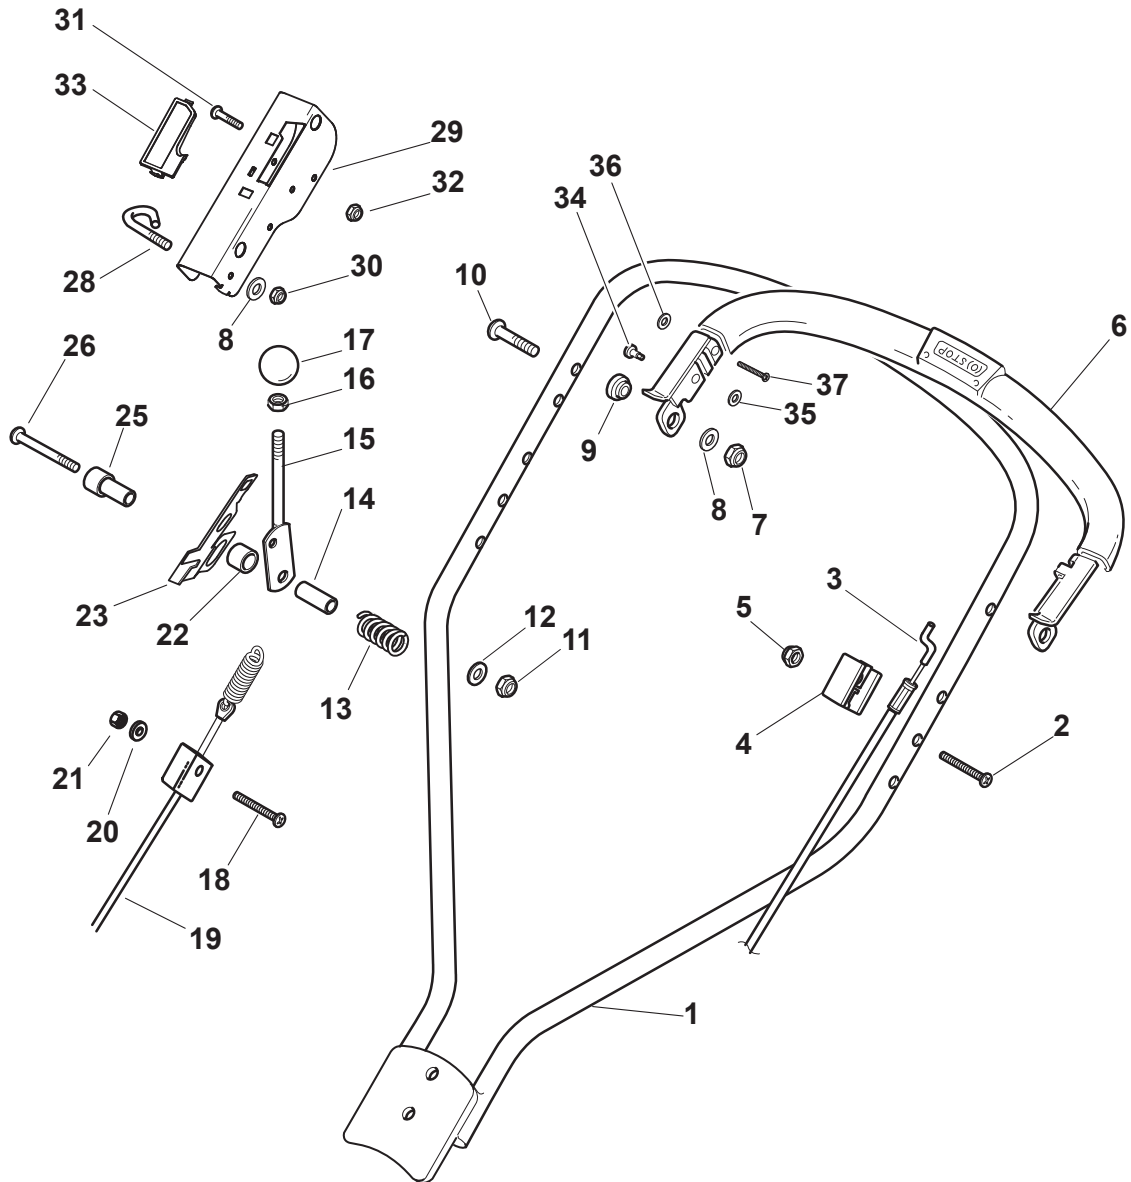

Utgåva Issue 3 - 2015		Reglage, övre		Handle, Upper Part	
Pos. Fig.	Antal Quantity	Art nr Part No	Benämning	Description	Anmärkning Notes
1	1	381006371/0	Handtag, övre kpl	Handle, Upper Part Grey	
2	1	112727784/0	Skruv	Screw	
3	1	181000618/0	Motorbromswire	Cable, Thread Engine Brake	GGP Engine
4	1	322551639/0	Plat	Fixed Plate	
5	1	112154510/0	Mutter	Nut	
6	1	381003318/1	Reglagebygel	Lever, Engine Brake	
7	2	112154510/0	Mutter	Nut	
8	4	112521330/0	Bricka	Washer	
9	2	122671660/1	Bricka	Washer	
10	2	112727784/0	Skruv	Screw	
11	1	112154510/0	Mutter	Nut	
12	1	112521330/0	Bricka	Washer	
13	1	122450446/0	Fjäder	Spring	
14	1	122170840/0	Distans	Spacer	
15	1	381003313/0	Spak	Driving Lever	
16	1	112293200/0	Mutter	Nut	
17	1	322399812/0	Knopp	Knob	
18	1	112727791/0	Skruv	Screw	
19	1	381030095/0	Drivwire	Cable Rear Drive	
20	1	112521330/0	Bricka	Washer	
21	1	112154510/0	Mutter	Nut	
22	1	122170843/0	Distans	Spacer	
23	1	322551653/0	Plat	Plate	
25	1	122170842/0	Distans	Spacer	
26	1	112727786/0	Skruv	Screw	
28	1	122430314/0	Fjäder	Starting Rope Guide Spring	
29	1	381004405/0	Panel	Dashboard	
30	1	112154510/0	Mutter	Nut	
31	1	112727792/0	Skruv	Screw	
32	1	112154510/0	Mutter	Nut	
33	1	322500050/0	Glidblock	Shoe	
34	1	122524342/0	Stift	Pin	
35	1	112604897/0	Bricka	Elastic Washer	
36	2	112154330/0	Mutter	Nut	
37	2	112727796/0	Skruv	Screw