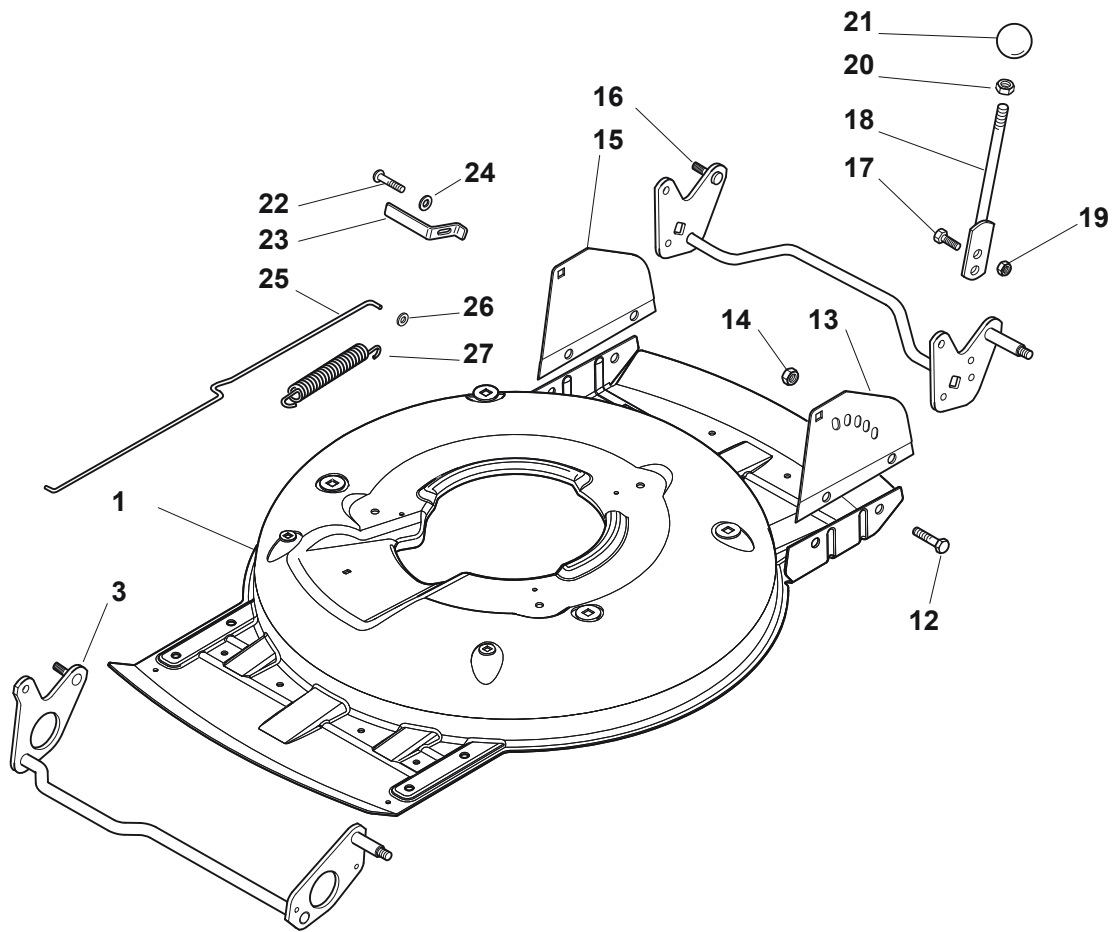

Reservdelskatalog Parts Catalogue

MULTICLIP PLUS 50 S

291502248/S14 - Season 2015

- Use GLOBAL GARDEN PRODUCT Genuine Spare Parts specified in the parts list for repair and/or replacement.
 - The contents described in the parts list may change due to improvement.
 - The drawings of the spare parts are only indicative and might not represent the part in question exactly.
 - The indications "right" - "left" - "front" - "rear" refer to the position of the operator when using the machine.
- When placing orders of parts for repair and/or replacement, make sure that the illustrated parts list is the one applying to the machine's year of manufacture, as shown on the identification plate attached to the machine.

www.stiga.com

Utgåva Issue 3 - 2015		Kapa och höjdställning Deck And Height Adjusting			
Pos. Fig.	Antal Quantity	Art nr Part No	Benämning	Description	Anmärkning Notes
1	1	381004735/0	Chassi-gra	Grey Deck	
3	1	381302863/0	Axel, Framhjul	Axle, Front Wheels	
12	4	112791011/0	Skruv	Screw	
13	1	381545105/0	Plat	Left Plate	
14	4	112154510/0	Mutter	Nut	
15	1	381545104/0	Plat	Right Plate	
16	1	381302861/1	Hjulaxel-bakre	Axle, Rear Wheels	
17	2	112789000/0	Skruv	Screw	
18	1	381003323/0	Höjdställningsspak	Lever, Height Adjustment	
19	2	112154330/0	Mutter	Nut	
20	1	112293200/0	Mutter	Nut	
21	1	322399812/0	Knopp	Knob	
22	2	112735661/0	Skruv	Screw	
23	2	322551529/0	Hjulrensare	Wheels Cleaning Plate	
24	2	112521330/0	Bricka	Washer	
25	1	122033329/0	Höjdställn.stang	Rod, Height Adjustment	
26	2	112604899/0	Starlock	Crown Fastener	
27	1	122446184/0	Fjäder	Spring	