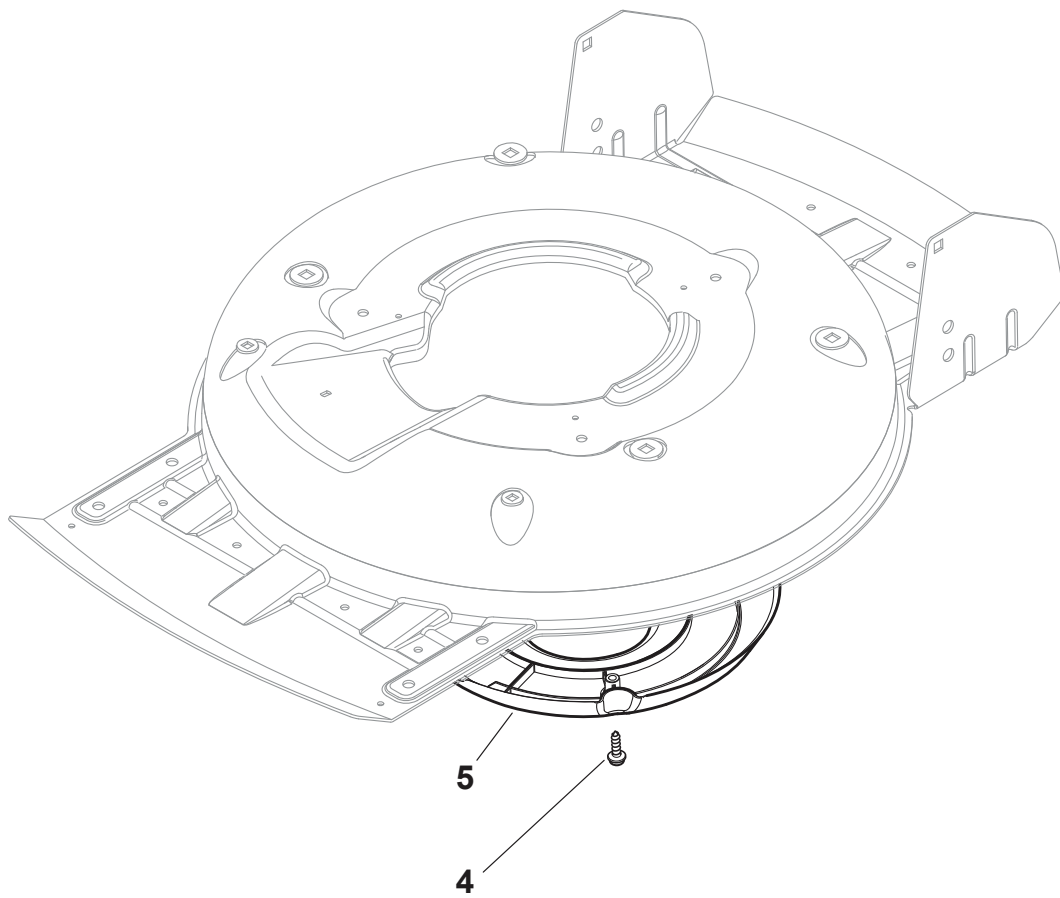

Reservdelskatalog Parts Catalogue

MULTICLIP PLUS 50 S

291502248/S14 - Season 2015

- Use GLOBAL GARDEN PRODUCT Genuine Spare Parts specified in the parts list for repair and/or replacement.
 - The contents described in the parts list may change due to improvement.
 - The drawings of the spare parts are only indicative and might not represent the part in question exactly.
 - The indications "right" - "left" - "front" - "rear" refer to the position of the operator when using the machine.
- When placing orders of parts for repair and/or replacement, make sure that the illustrated parts list is the one applying to the machine's year of manufacture, as shown on the identification plate attached to the machine.

www.stiga.com

Utgåva Issue 3 - 2015		Kapa och höjdställning Deck And Height Adjusting			
Pos. Fig.	Antal Quantity	Art nr Part No	Benämning	Description	Anmärkning Notes
1	1	381004735/0	Chassi-gra	Grey Deck	
3	1	381302863/0	Axel, Framhjul	Axle, Front Wheels	
12	4	112791011/0	Skruv	Screw	
13	1	381545105/0	Plat	Left Plate	
14	4	112154510/0	Mutter	Nut	
15	1	381545104/0	Plat	Right Plate	
16	1	381302861/1	Hjulaxel-bakre	Axle, Rear Wheels	
17	2	112789000/0	Skruv	Screw	
18	1	381003323/0	Höjdställningsspak	Lever, Height Adjustment	
19	2	112154330/0	Mutter	Nut	
20	1	112293200/0	Mutter	Nut	
21	1	322399812/0	Knopp	Knob	
22	2	112735661/0	Skruv	Screw	
23	2	322551529/0	Hjulrensare	Wheels Cleaning Plate	
24	2	112521330/0	Bricka	Washer	
25	1	122033329/0	Höjdställn.stang	Rod, Height Adjustment	
26	2	112604899/0	Starlock	Crown Fastener	
27	1	122446184/0	Fjäder	Spring	