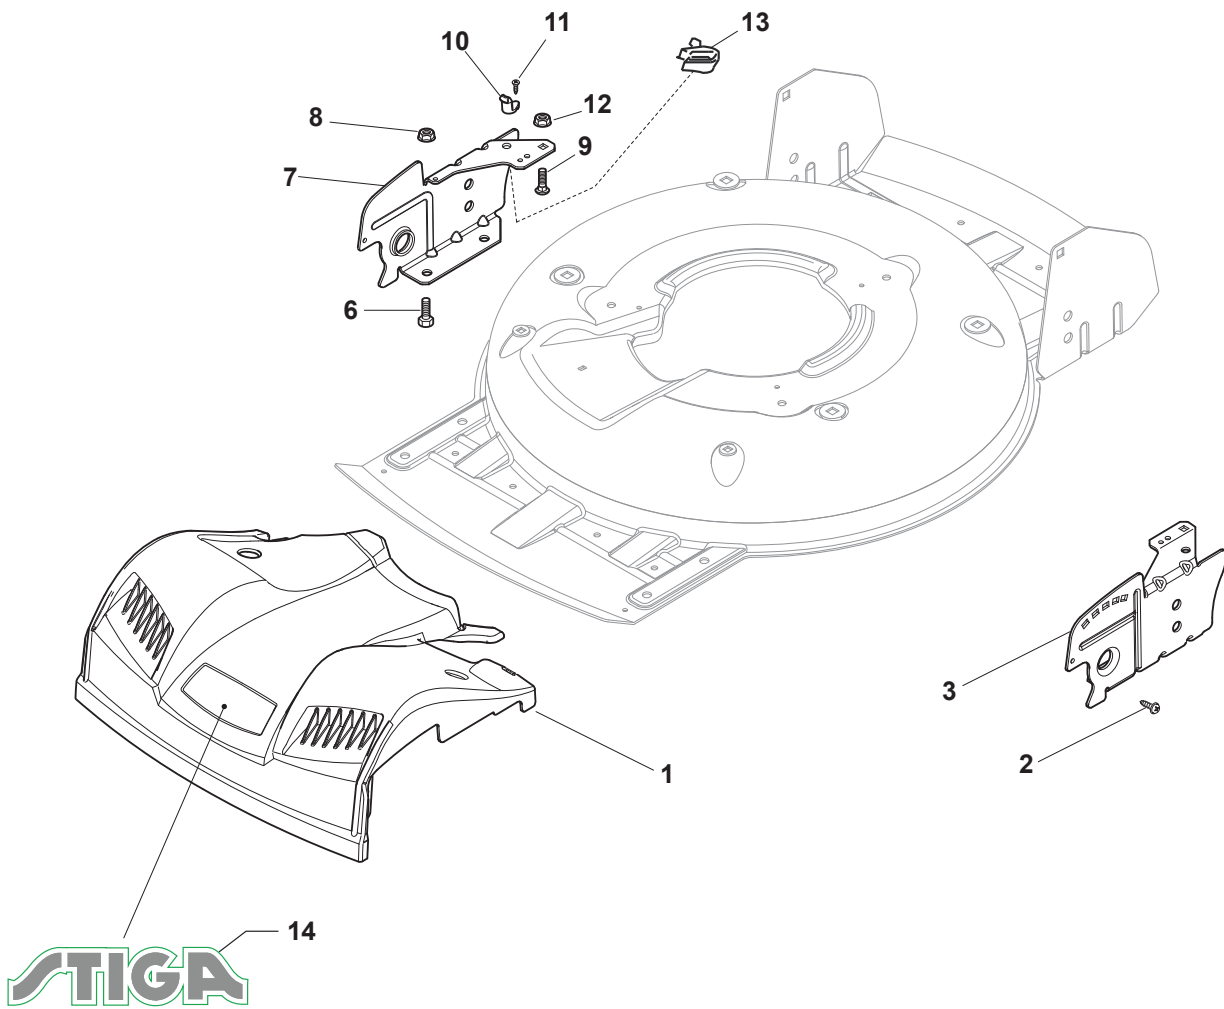

Reservdelskatalog Parts Catalogue

MULTICLIP PLUS 50 S

291502248/S16 - Season 2016

- Use GLOBAL GARDEN PRODUCT Genuine Spare Parts specified in the parts list for repair and/or replacement.
 - The contents described in the parts list may change due to improvement.
 - The drawings of the spare parts are only indicative and might not represent the part in question exactly.
 - The indications "right" - "left" - "front" - "rear" refer to the position of the operator when using the machine.
- When placing orders of parts for repair and/or replacement, make sure that the illustrated parts list is the one applying to the machine's year of manufacture, as shown on the identification plate attached to the machine.

www.stiga.com

Utgåva Issue 2 - 2016		Kapa och höjdställning		Deck And Height Adjusting	
Pos. Fig.	Antal Q.ty	Art nr Part No	Benämning	Description	Anmärkning Notes
1	1	381004735/0	Chassi-gra	Grey Deck	
3	1	381302863/0	Axel, Framhjul	Axle, Front Wheels	
12	4	112791011/0	Skruv	Screw	
13	1	381545105/0	Plat	Left Plate	
14	4	112154510/0	Mutter	Nut	
15	1	381545104/0	Plat	Right Plate	
16	1	381302861/1	Hjulaxel-bakre	Axle, Rear Wheels	
17	2	112789000/0	Skruv	Screw	
18	1	381003323/0	Höjdställningsspak	Lever, Height Adjustment	
19	2	112154330/0	Mutter	Nut	
20	1	112293200/0	Mutter	Nut	
21	1	322399812/0	Knopp	Knob	
22	2	112735661/0	Skruv	Screw	
23	2	322551529/0	Hjulrensare	Wheels Cleaning Plate	
24	2	112521330/0	Bricka	Washer	
25	1	122033329/0	Höjdställn.stang	Rod, Height Adjustment	
26	2	112604899/0	Starlock P6704 8 Fz	Crown Fastener	
27	1	122446184/0	Fjäder	Spring	