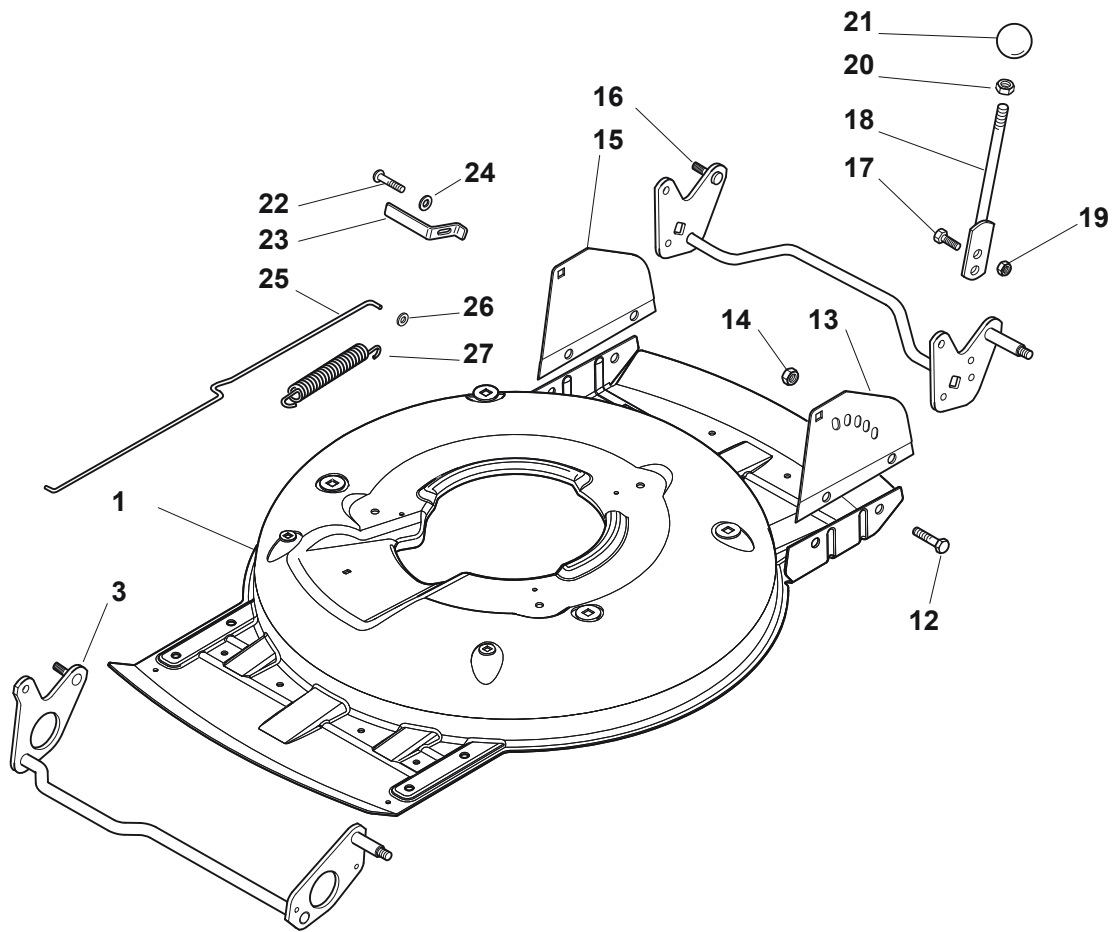

Reservdelskatalog Parts Catalogue

MULTICLIP PLUS 50 S

291502248/S16 - Season 2016

- Use GLOBAL GARDEN PRODUCT Genuine Spare Parts specified in the parts list for repair and/or replacement.
 - The contents described in the parts list may change due to improvement.
 - The drawings of the spare parts are only indicative and might not represent the part in question exactly.
 - The indications "right" - "left" - "front" - "rear" refer to the position of the operator when using the machine.
- When placing orders of parts for repair and/or replacement, make sure that the illustrated parts list is the one applying to the machine's year of manufacture, as shown on the identification plate attached to the machine.

www.stiga.com

Utgåva Issue 2 - 2016		Kapa och höjdställning		Deck And Height Adjusting	
Pos. Fig.	Antal Q.ty	Art nr Part No	Benämning	Description	Anmärkning Notes
1	1	381004735/0	Chassi-gra	Grey Deck	
3	1	381302863/0	Axel, Framhjul	Axle, Front Wheels	
12	4	112791011/0	Skruv	Screw	
13	1	381545105/0	Plat	Left Plate	
14	4	112154510/0	Mutter	Nut	
15	1	381545104/0	Plat	Right Plate	
16	1	381302861/1	Hjulaxel-bakre	Axle, Rear Wheels	
17	2	112789000/0	Skruv	Screw	
18	1	381003323/0	Höjdställningsspak	Lever, Height Adjustment	
19	2	112154330/0	Mutter	Nut	
20	1	112293200/0	Mutter	Nut	
21	1	322399812/0	Knopp	Knob	
22	2	112735661/0	Skruv	Screw	
23	2	322551529/0	Hjulrensare	Wheels Cleaning Plate	
24	2	112521330/0	Bricka	Washer	
25	1	122033329/0	Höjdställn.stang	Rod, Height Adjustment	
26	2	112604899/0	Starlock P6704 8 Fz	Crown Fastener	
27	1	122446184/0	Fjäder	Spring	