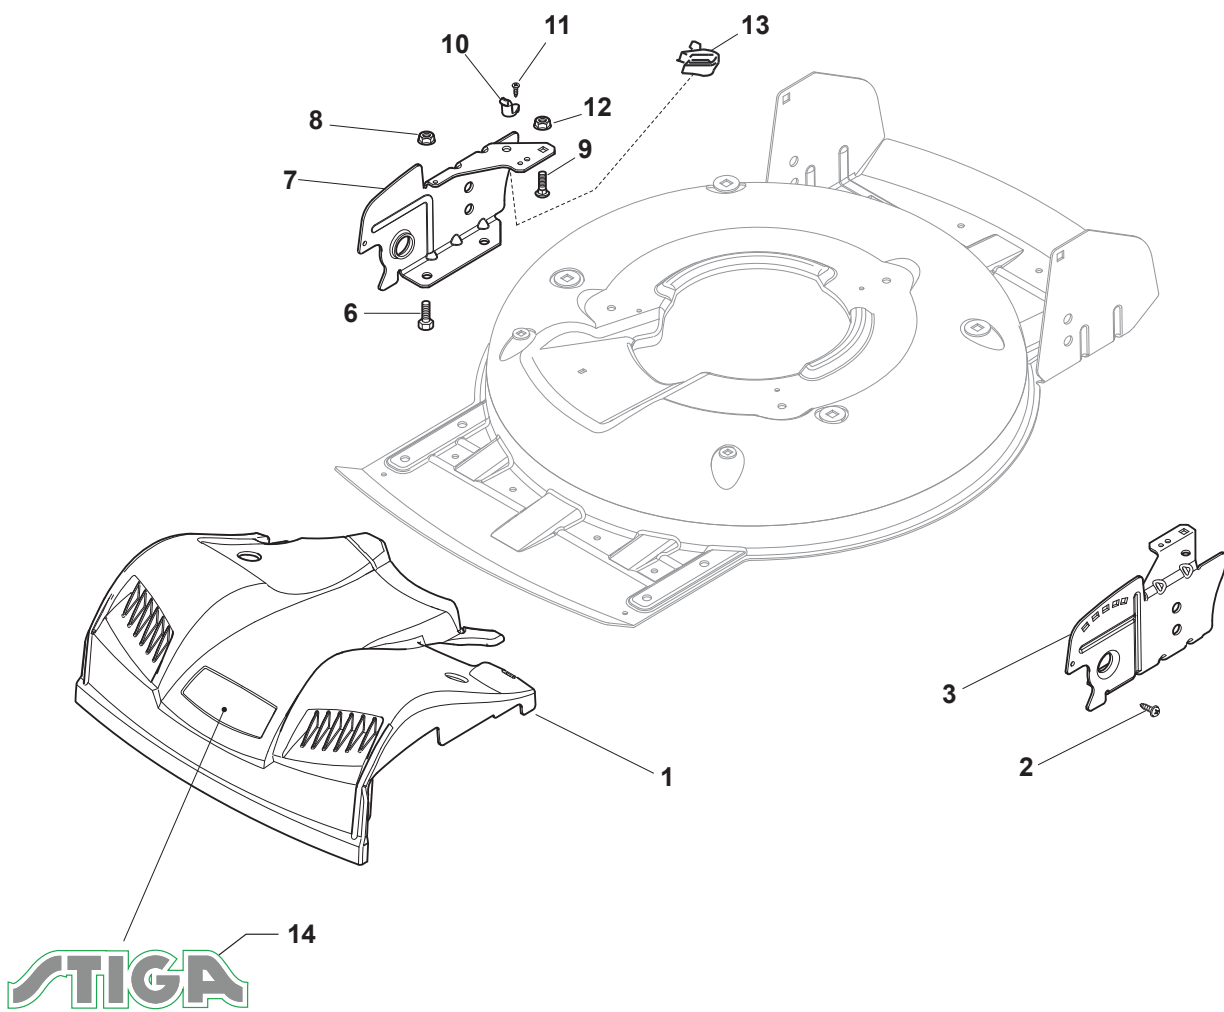

Reservdelskatalog Parts Catalogue

MULTICLIP PRO 50 S

291502038/S16 - Season 2016

- Use GLOBAL GARDEN PRODUCT Genuine Spare Parts specified in the parts list for repair and/or replacement.
 - The contents described in the parts list may change due to improvement.
 - The drawings of the spare parts are only indicative and might not represent the part in question exactly.
 - The indications "right" - "left" - "front" - "rear" refer to the position of the operator when using the machine.
- When placing orders of parts for repair and/or replacement, make sure that the illustrated parts list is the one applying to the machine's year of manufacture, as shown on the identification plate attached to the machine.

www.stiga.com

Utgåva Issue 2 - 2016		Kapa och höjdställning Deck And Height Adjusting			
Pos. Fig.	Antal Q.ty	Art nr Part No	Benämning	Description	Anmärkning Notes
1	1	381004735/0	Chassi-gra	Grey Deck	
3	1	381302863/0	Axel, Framhjul	Axle, Front Wheels	
12	4	112791011/0	Skruv	Screw	
13	1	381545105/0	Plat	Left Plate	
14	4	112154510/0	Mutter	Nut	
15	1	381545104/0	Plat	Right Plate	
16	1	381302861/1	Hjulaxel-bakre	Axle, Rear Wheels	
17	2	112789000/0	Skruv	Screw	
18	1	381003323/0	Höjdställningsspak	Lever, Height Adjustment	
19	2	112154330/0	Mutter	Nut	
20	1	112293200/0	Mutter	Nut	
21	1	322399812/0	Knopp	Knob	
22	2	112735661/0	Skruv	Screw	
23	2	322551529/0	Hjulrensare	Wheels Cleaning Plate	
24	2	112521330/0	Bricka	Washer	
25	1	122033329/0	Höjdställn.stang	Rod, Height Adjustment	
26	2	112604899/0	Starlock P6704 8 Fz	Crown Fastener	
27	1	122446184/0	Fjäder	Spring	