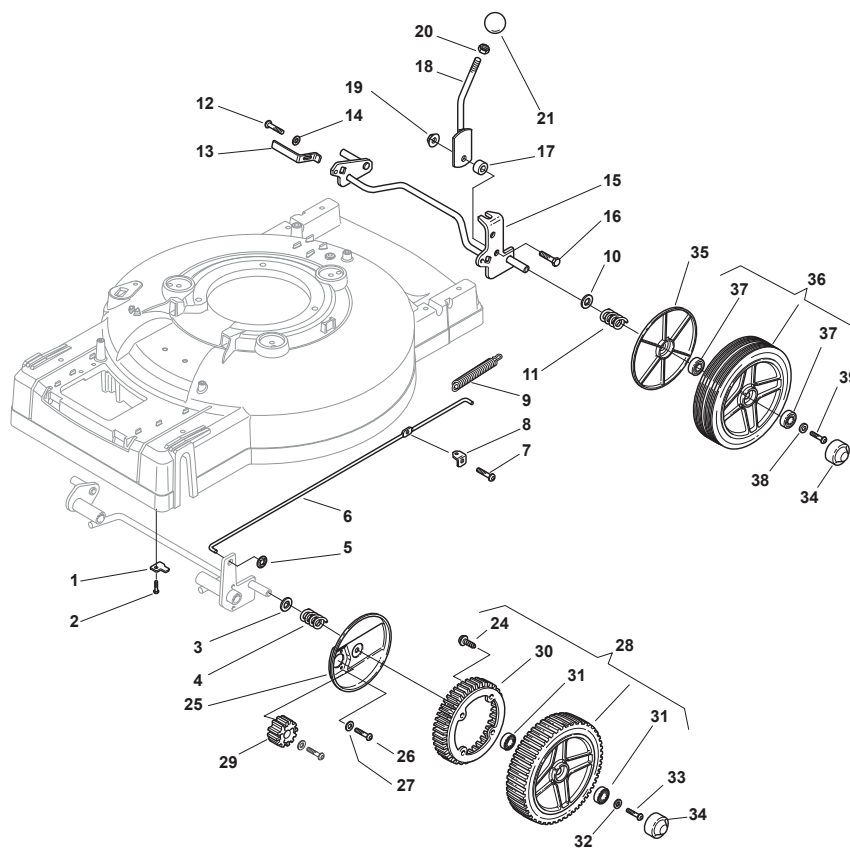

Utgåva Issue 3 - 2016		Hjul och navkapsel		Wheel and Hub Cap	
Pos. Fig.	Antal Q.ty	Art nr Part No	Benämning	Description	Anmärkning Notes
1	2	322545157/1	Plat	Front Axle Plate	
2	4	112735662/1	Skruv	Screw	
3	2	122671659/0	Bricka	Washer	
4	2	122430215/0	Fjäder	Spring	
5	2	112604899/0	Starlock	Crown Fastener	
6	1	122033331/0	Höjdinställningsspak	Wheels Control Rod	
7	1	112735651/0	Skruv	Screw	
8	1	322545139/0	Plat	Plate	
9	1	122446183/0	Fjäder	Spring	
10	2	122671659/0	Bricka	Washer	
11	2	122430215/0	Fjäder	Spring	
12	2	112735661/0	Skruv	Screw	
13	2	322551529/0	Hjulrensare	Wheels Cleaning Plate	
14	2	112521330/0	Bricka	Washer	
15	1	381002835/0	Hjulaxel-bakre	Rear Wheel Axle	
16	1	112793701/0	Skruv	Screw	
17	1	122170830/0	Distans	Spacer	
18	1	381003317/0	Höjdinställningsspak	Lever, Height Adjustment	
19	1	112293201/0	Mutter	Nut	
20	1	112293200/0	Mutter	Nut	
21	1	322399812/0	Knopp	Knob	
24	4	112728210/0	Skruv	Screw	
25	2	322600129/0	Hjulskydd	Protection, Wheel	
26	4	112735661/0	Skruv	Screw	
27	4	112521330/0	Bricka	Washer	
28	2	381007367/0	Hjul	Wheel	
29	2	122570128/0	Drev	Pinion	
30	2	322120108/0	Drev	Wheels Crown	
31	4	119216038/0	Kullager 6201-2 Rs	Bearing	
32	2	112521460/0	Bricka	Washer	
33	2	112735662/1	Skruv	Screw	
34	4	322110380/0	Navkapsel	Hub Cap Black	
35	2	322600130/0	Hjulskydd	Protection, Wheel	
36	2	381007365/0	Hjul	Wheel	
37	4	119216038/0	Kullager 6201-2 Rs	Bearing	
38	2	112521460/0	Bricka	Washer	
39	2	112735662/1	Skruv	Screw