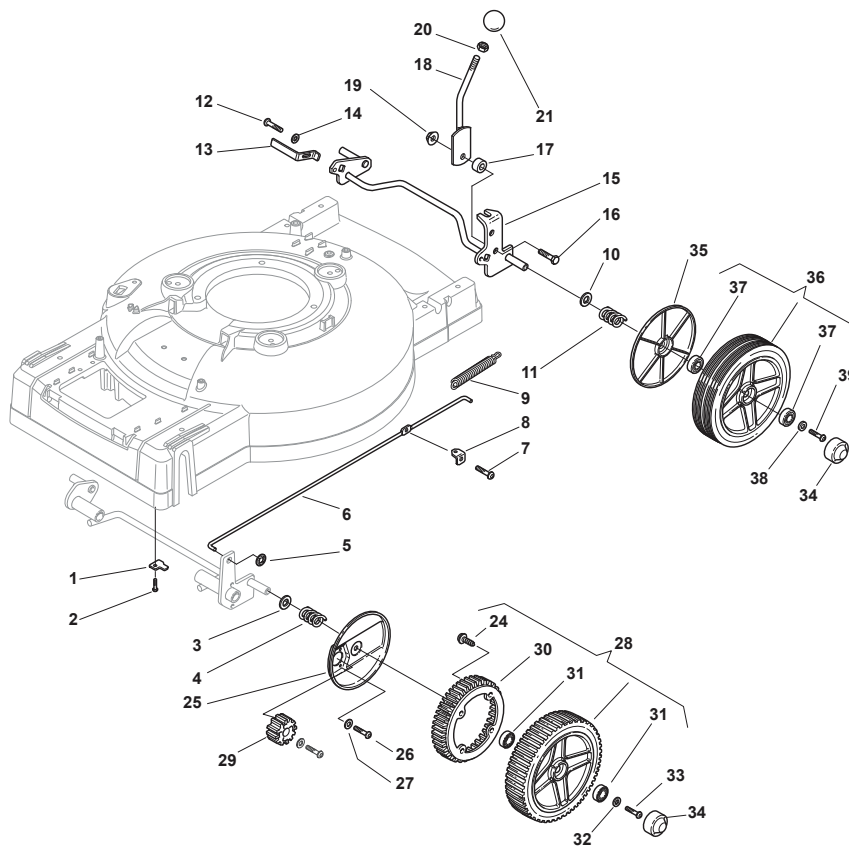

Utgåva Issue 18 - 2015		Hjul och navkapsel		Wheel and Hub Cap	
Pos. Fig.	Antal Q.ty	Art nr Part No	Benämning	Description	Anmärkning Notes
1	2	322545157/1	Plat	Front Axle Plate	
2	4	112735662/1	Skruv	Screw	
3	2	122671659/0	Bricka	Washer	
4	2	122430215/0	Fjäder	Spring	
5	2	112604899/0	Starlock P6704 8 Fz	Crown Fastener	
6	1	122033331/0	Höjdinställningsspak	Wheels Control Rod	
7	1	112735651/0	Skruv	Screw	
8	1	322545139/0	Plat	Plate	
9	1	122446183/0	Fjäder	Spring	
10	2	122671659/0	Bricka	Washer	
11	2	122430215/0	Fjäder	Spring	
12	2	112735661/0	Skruv	Screw	
13	2	322551529/0	Hjulrensare	Wheels Cleaning Plate	
14	2	112521330/0	Bricka	Washer	
15	1	381002835/0	Hjulaxel-bakre	Rear Wheel Axle	
16	1	112793701/0	Skruv	Screw	
17	1	122170830/0	Distans	Spacer	
18	1	381003317/0	Höjdinställningsspak	Lever, Height Adjustment	
19	1	112293201/0	Mutter	Nut	
20	1	112293200/0	Mutter	Nut	
21	1	322399812/0	Knopp	Knob	
24	4	112728210/0	Skruv	Screw	
25	2	322600129/0	Hjulskydd	Protection, Wheel	
26	4	112735661/0	Skruv	Screw	
27	4	112521330/0	Bricka	Washer	
28	2	381007367/0	Hjul	Wheel	
29	2	122570128/0	Drev	Pinion	
30	2	322120108/0	Drev	Wheels Crown	
31	4	119216038/0	Kullager 6201-2 Rs	Bearing	
32	2	112521460/0	Bricka	Washer	
33	2	112735662/1	Skruv	Screw	
34	4	322110380/0	Navkapsel	Hub Cap Black	
35	2	322600130/0	Hjulskydd	Protection, Wheel	
36	2	381007365/0	Hjul	Wheel	
37	4	119216038/0	Kullager 6201-2 Rs	Bearing	
38	2	112521460/0	Bricka	Washer	
39	2	112735662/1	Skruv	Screw