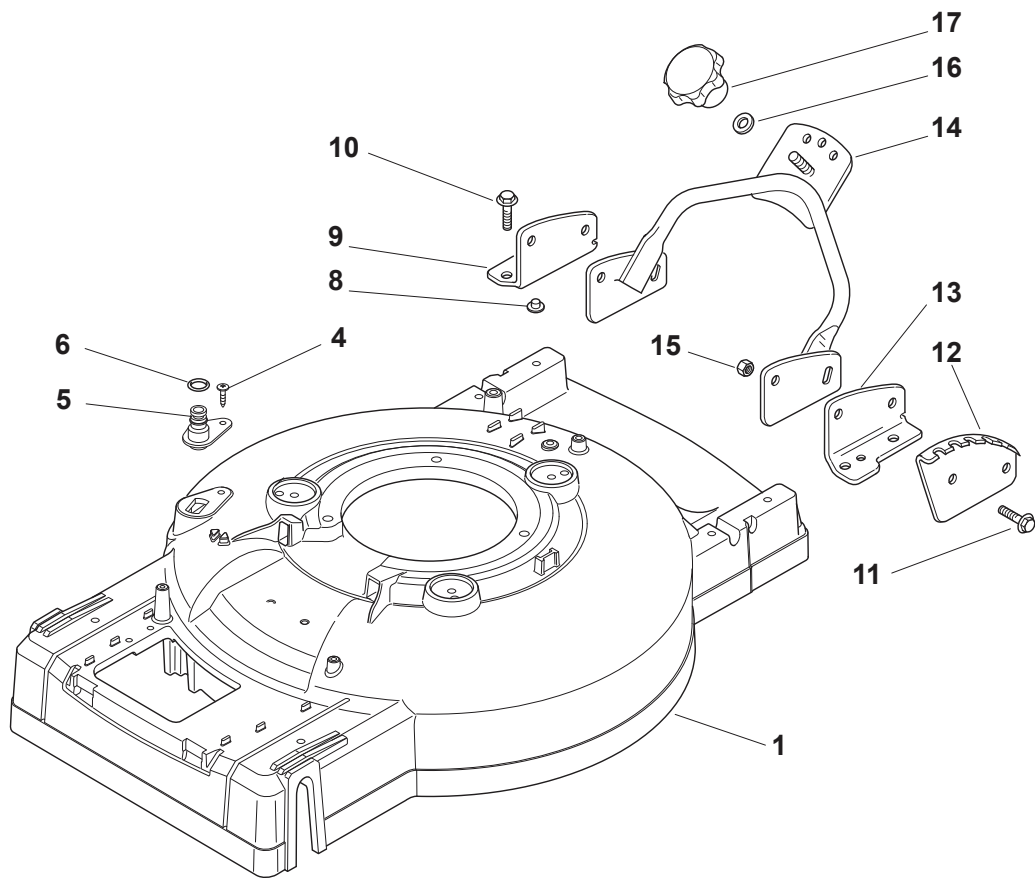

Utgåva Issue 18 - 2015		Kapa/reglage, nedre Deck/Handle, Lower Part			
Pos. Fig.	Antal Q.ty	Art nr Part No	Benämning	Description	Anmärkning Notes
1	1	381004736/0	Chassi-gra	Grey Deck	
4	1	112727802/0	Skruv	Screw	
5	1	122034000/0	Washing Connection	Washing Connection	
6	1	119035000/0	O-Ring	Or Ring	
8	2	322820054/0	Plugg	White Cap	
9	1	322778417/0	Fäste-hö	Right Bracket	
10	4	112735595/0	Skruv	Screw	
11	4	112800815/0	Skruv	Screw	
12	1	322735569/0	Höjjustering sektor	Sector, Height Adjustment	
13	1	322778415/0	Fäste-vä	Bracket, Left	
14	1	381006369/0	Däck Nedre Kpl. Gra	Handle, Middle Part Grey	
15	4	112293200/0	Mutter	Nut	
16	1	112523080/0	Bricka	Washer	
17	1	322399813/0	Knopp	Knob