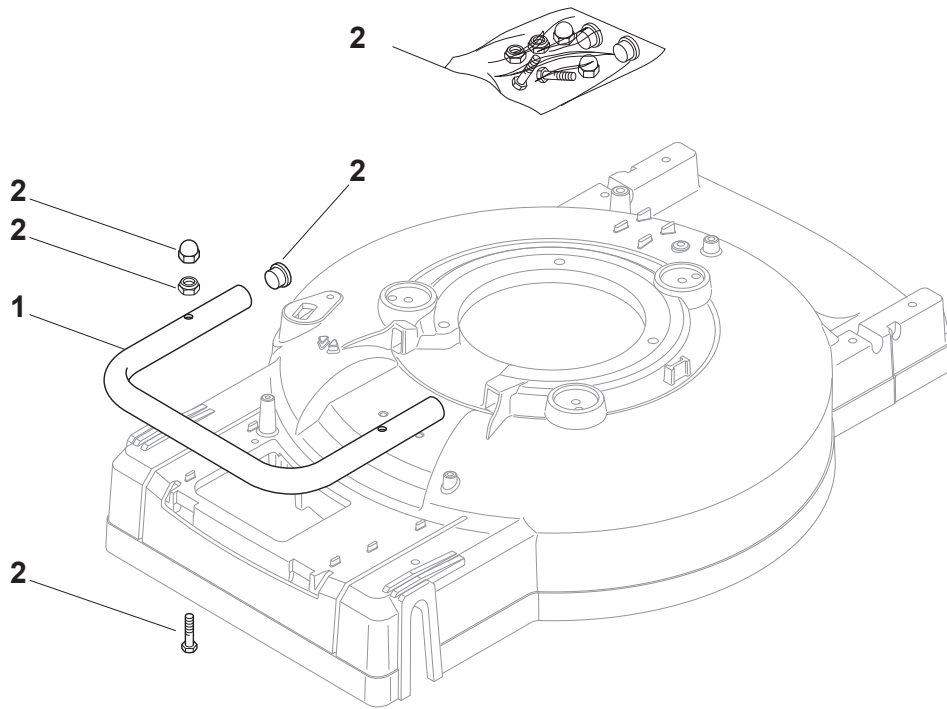

Reservdelskatalog Parts Catalogue

MULTICLIP PRO 53 S B

293532028/S14 - Season 2015

- Use GLOBAL GARDEN PRODUCT Genuine Spare Parts specified in the parts list for repair and/or replacement.
 - The contents described in the parts list may change due to improvement.
 - The drawings of the spare parts are only indicative and might not represent the part in question exactly.
 - The indications "right" - "left" - "front" - "rear" refer to the position of the operator when using the machine.
- When placing orders of parts for repair and/or replacement, make sure that the illustrated parts list is the one applying to the machine's year of manufacture, as shown on the identification plate attached to the machine.

Utgåva Issue 18 - 2015		Kapa/reglage, nedre Deck/Handle, Lower Part			
Pos. Fig.	Antal Q.ty	Art nr Part No	Benämning	Description	Anmärkning Notes
1	1	381004736/0	Chassi-gra	Grey Deck	
4	1	112727802/0	Skruv	Screw	
5	1	122034000/0	Washing Connection	Washing Connection	
6	1	119035000/0	O-Ring	Or Ring	
8	2	322820054/0	Plugg	White Cap	
9	1	322778417/0	Fäste-hö	Right Bracket	
10	4	112735595/0	Skruv	Screw	
11	4	112800815/0	Skruv	Screw	
12	1	322735569/0	Höjjustering sektor	Sector, Height Adjustment	
13	1	322778415/0	Fäste-vä	Bracket, Left	
14	1	381006369/0	Däck Nedre Kpl. Gra	Handle, Middle Part Grey	
15	4	112293200/0	Mutter	Nut	
16	1	112523080/0	Bricka	Washer	
17	1	322399813/0	Knopp	Knob	