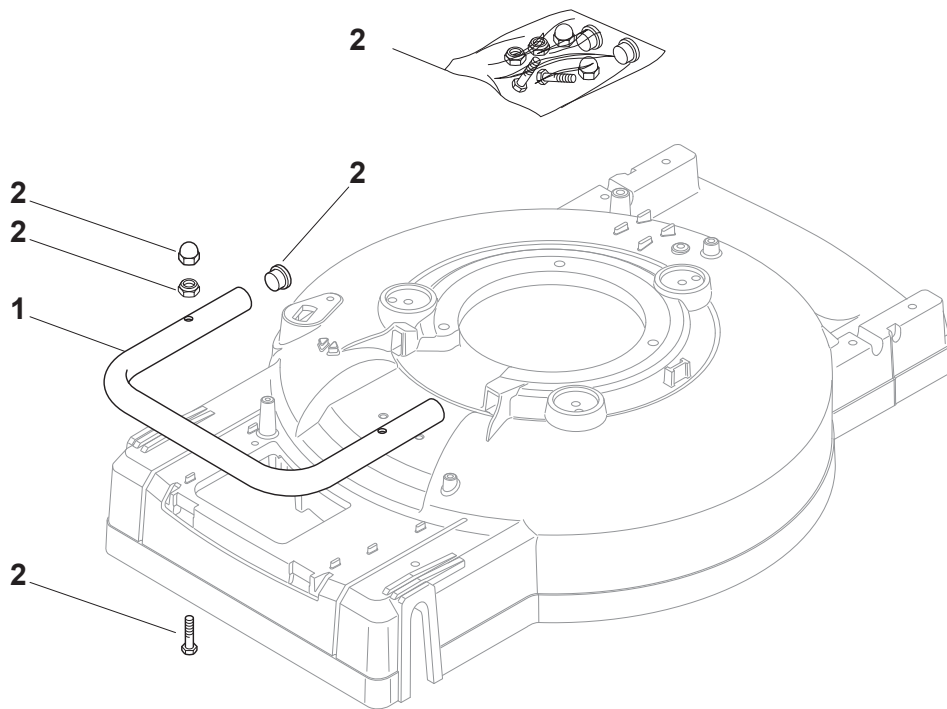

Utgåva Issue 3 - 2016		Mask			
Pos. Fig.	Antal Q.ty	Art nr Part No	Benämning	Description	Anmärkning Notes
1	1	322869713/0	Rör	Tube	
2	1	381008657/0	Skruvsats	Outfit, Screws