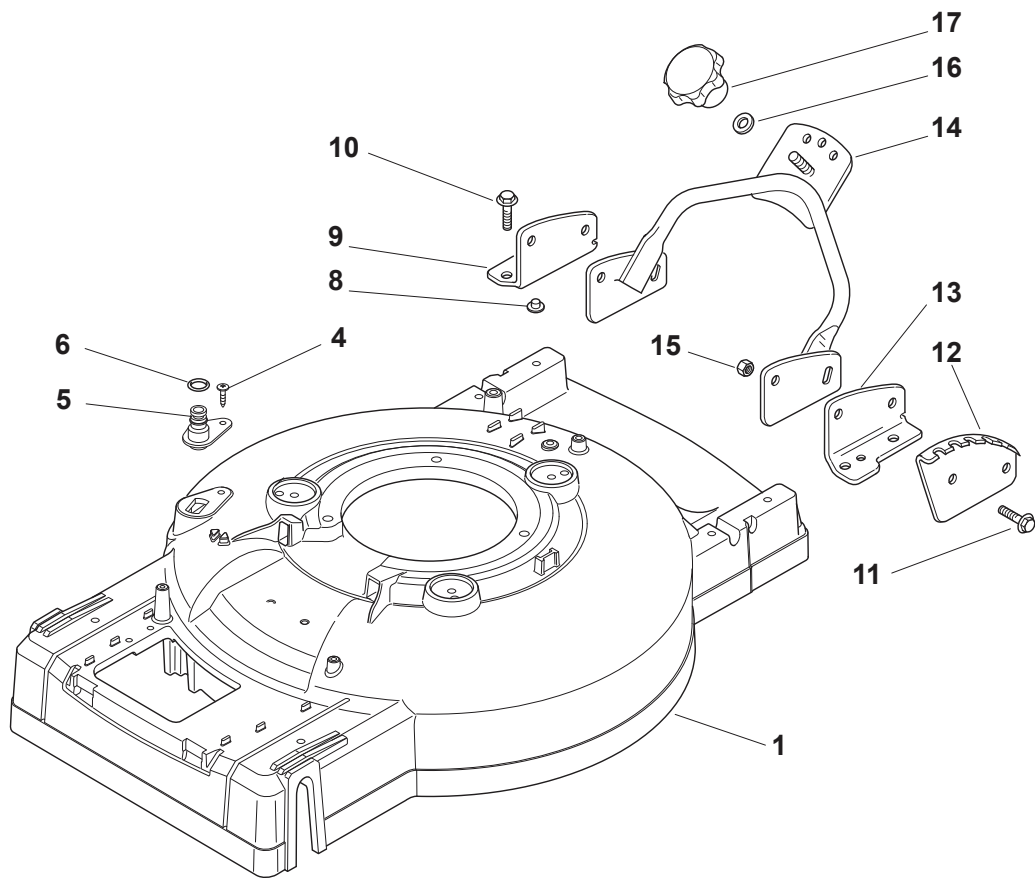

Utgåva Issue 3 - 2016		Kapa/reglage, nedre		Deck/Handle, Lower Part	
Pos. Fig.	Antal Q.ty	Art nr Part No	Benämning	Description	Anmärkning Notes
1	1	381004736/0	Chassi-gra	Grey Deck	
4	1	112727802/0	Skruv	Screw	
5	1	122034000/0	Washing Connection	Washing Connection	
6	1	119035000/0	O-Ring	Or Ring	
8	2	322820054/0	Plugg	White Cap	
9	1	322778417/0	Fäste-hö	Right Bracket	
10	4	112735595/0	Skruv	Screw	
11	4	112800815/0	Skruv	Screw	
12	1	322735569/0	Höjjustering sektor	Sector, Height Adjustment	
13	1	322778415/0	Fäste-vä	Bracket, Left	
14	1	381006369/0	Däck Nedre Kpl. Gra	Handle, Middle Part Grey	
15	4	112293200/0	Mutter	Nut	
16	1	112523080/0	Bricka	Washer	
17	1	322399813/0	Knopp	Knob