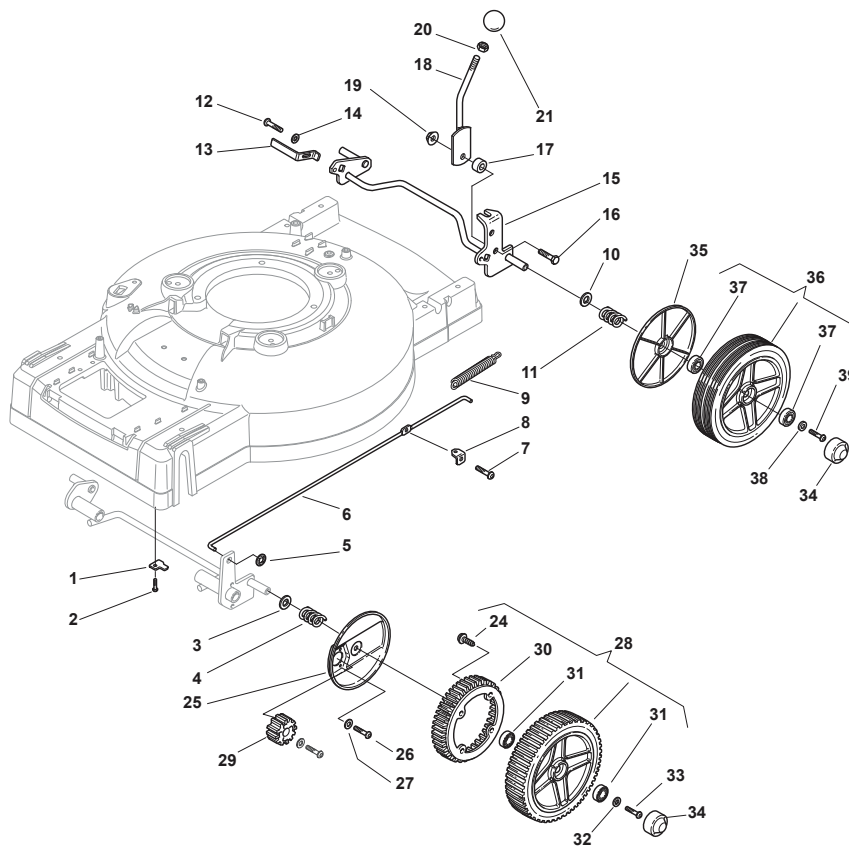

Utgåva Issue 3 - 2016		Hjul och navkapsel		Wheel and Hub Cap	
Pos. Fig.	Antal Q.ty	Art nr Part No	Benämning	Description	Anmärkning Notes
1	2	322545157/1	Plat	Front Axle Plate	
2	4	112735662/1	Skruv	Screw	
3	2	122671659/0	Bricka	Washer	
4	2	122430215/0	Fjäder	Spring	
5	2	112604899/0	Starlock	Crown Fastener	
6	1	122033331/0	Höjdinställningsspak	Wheels Control Rod	
7	1	112735651/0	Skruv	Screw	
8	1	322545139/0	Plat	Plate	
9	1	122446183/0	Fjäder	Spring	
10	2	122671659/0	Bricka	Washer	
11	2	122430215/0	Fjäder	Spring	
12	2	112735661/0	Skruv	Screw	
13	2	322551529/0	Hjulrensare	Wheels Cleaning Plate	
14	2	112521330/0	Bricka	Washer	
15	1	381002835/0	Hjulaxel-bakre	Rear Wheel Axle	
16	1	112793701/0	Skruv	Screw	
17	1	122170830/0	Distans	Spacer	
18	1	381003317/0	Höjdinställningsspak	Lever, Height Adjustment	
19	1	112293201/0	Mutter	Nut	
20	1	112293200/0	Mutter	Nut	
21	1	322399812/0	Knopp	Knob	
24	4	112728210/0	Skruv	Screw	
25	2	322600129/0	Hjulskydd	Protection, Wheel	
26	4	112735661/0	Skruv	Screw	
27	4	112521330/0	Bricka	Washer	
28	2	381007367/0	Hjul	Wheel	
29	2	122570128/0	Drev	Pinion	
30	2	322120108/0	Drev	Wheels Crown	
31	4	119216038/0	Kullager 6201-2 Rs	Bearing	
32	2	112521460/0	Bricka	Washer	
33	2	112735662/1	Skruv	Screw	
34	4	322110380/0	Navkapsel	Hub Cap Black	
35	2	322600130/0	Hjulskydd	Protection, Wheel	
36	2	381007365/0	Hjul	Wheel	
37	4	119216038/0	Kullager 6201-2 Rs	Bearing	
38	2	112521460/0	Bricka	Washer	
39	2	112735662/1	Skruv	Screw