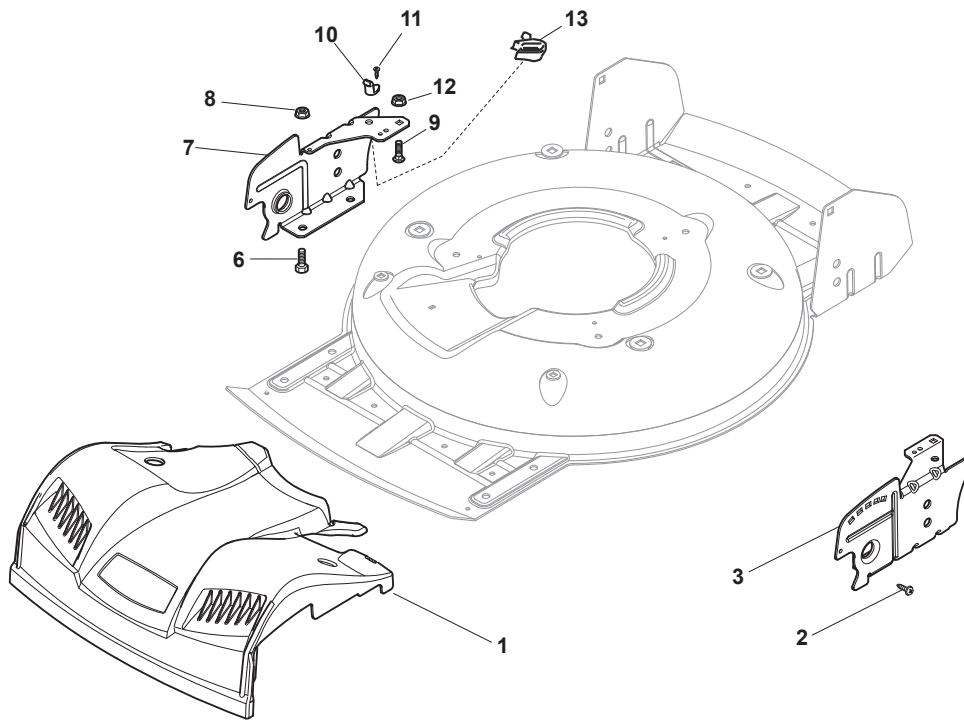

Utgåva Issue 3 - 2015		Mask			
Pos. Fig.	Antal Quantity	Art nr Part No	Benämning	Description	Anmärkning Notes
1	1	322226197/0	Frontal Mcs50 Stiga gra Ncs S8000-N	Mask, Grey	
2	2	112728450/0	Skruv	Screw	
3	1	322778421/0	Fäste-vä	Left Bracket	
6	4	112792611/0	Skruv	Screw	
7	1	322778419/0	Fäste-hö	Right Bracket	
8	4	112293201/0	Mutter	Nut	
9	2	112815200/0	Skruv	Screw	
10	2	322020400/0	Kabalfäste	Fairlead	
11	2	112728523/0	Skruv	Screw	
12	2	112292102/0	Mutter	Nut	
13	1	133320506/0	Kabalfäste	Fairlead