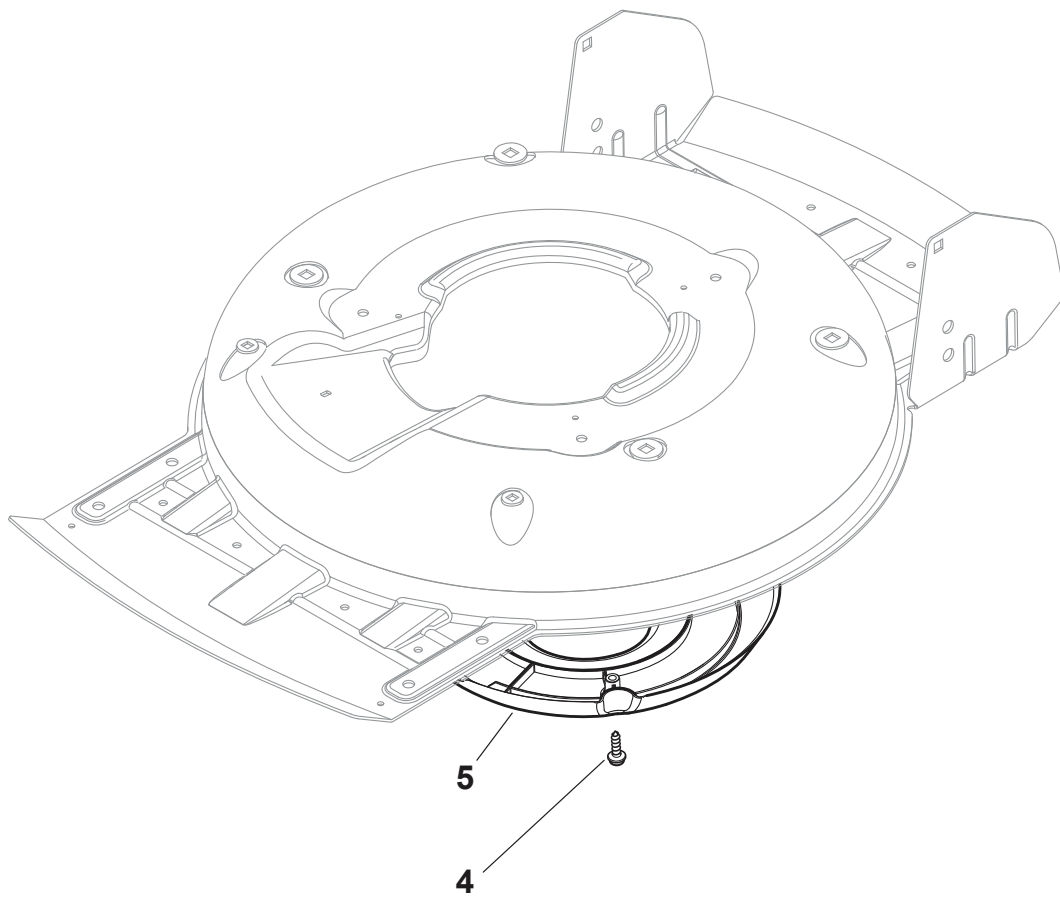

Utgåva Issue 3 - 2015		Remskydd Protection, Belt			
Pos. Fig.	Antal Quantity	Art nr Part No	Benämning	Description	Anmärkning Notes
4	3	112728530/0	Skruv	Screw	
5	1	322060220/0	Remskydd	Belt Protection