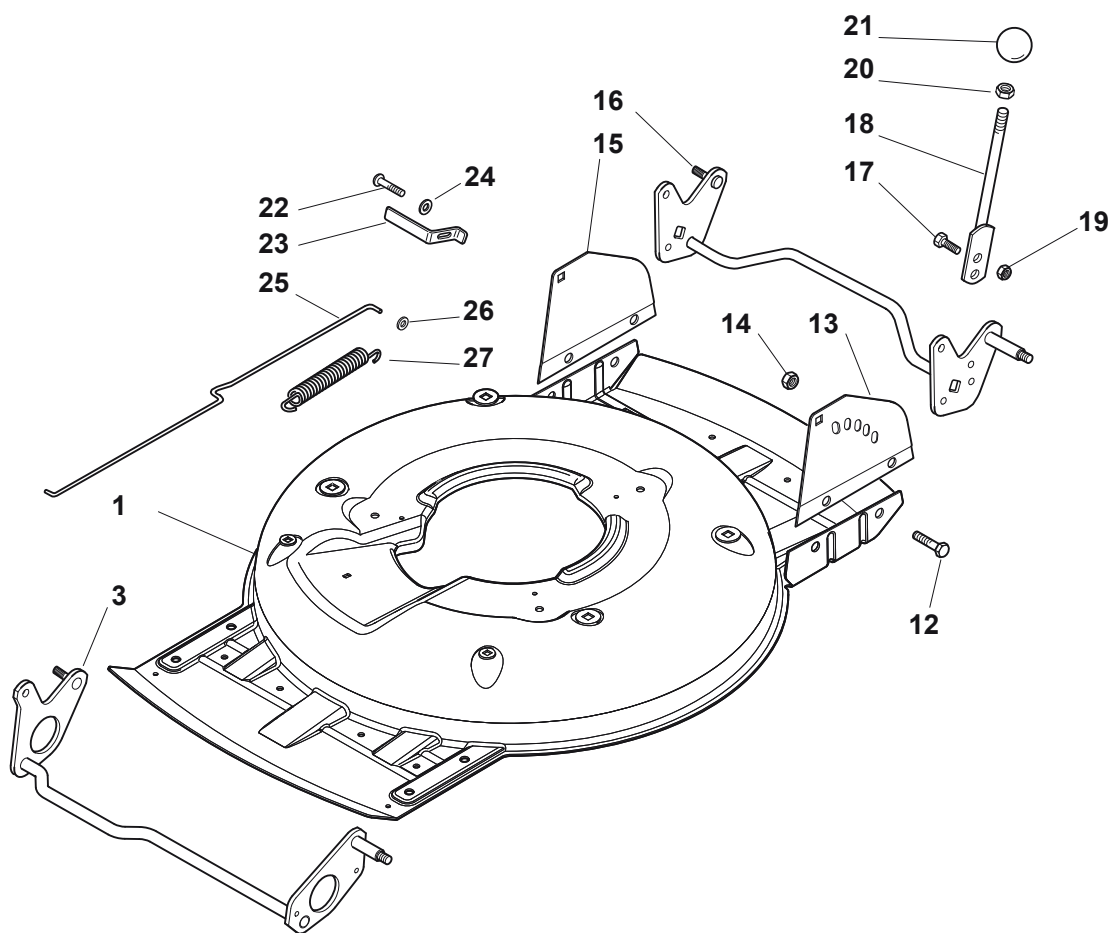

# **MULTICLIP RENTAL 50 SE B**

**291502528/S14 - Season 2015**

- Use GLOBAL GARDEN PRODUCT Genuine Spare Parts specified in the parts list for repair and/or replacement.
  - The contents described in the parts list may change due to improvement.
  - The drawings of the spare parts are only indicative and might not represent the part in question exactly.
  - The indications "right" - "left" - "front" - "rear" refer to the position of the operator when using the machine.
- When placing orders of parts for repair and/or replacement, make sure that the illustrated parts list is the one applying to the machine's year of manufacture, as shown on the identification plate attached to the machine.

[www.stiga.com](http://www.stiga.com)

Utgåva Issue 3 - 2015		Kapa och höjdställning		Deck And Height Adjusting	
Pos. Fig.	Antal Quantity	Art nr Part No	Benämning	Description	Anmärkning Notes
1	1	381004735/0	Chassi-gra	Grey Deck	
3	1	381302863/0	Axel, Framhjul	Axle, Front Wheels	
12	4	112791011/0	Skruv	Screw	
13	1	381545105/0	Plat	Left Plate	
14	4	112154510/0	Mutter	Nut	
15	1	381545104/0	Plat	Right Plate	
16	1	381302861/1	Hjulaxel-bakre	Axle, Rear Wheels	
17	2	112789000/0	Skruv	Screw	
18	1	381003323/0	Höjdställningsspak	Lever, Height Adjustment	
19	2	112154330/0	Mutter	Nut	
20	1	112293200/0	Mutter	Nut	
21	1	322399812/0	Knopp	Knob	
22	2	112735661/0	Skruv	Screw	
23	2	322551529/0	Hjulrensare	Wheels Cleaning Plate	
24	2	112521330/0	Bricka	Washer	
25	1	122033329/0	Höjdställn.stang	Rod, Height Adjustment	
26	2	112604899/0	Starlock	Crown Fastener	
27	1	122446184/0	Fjäder	Spring	