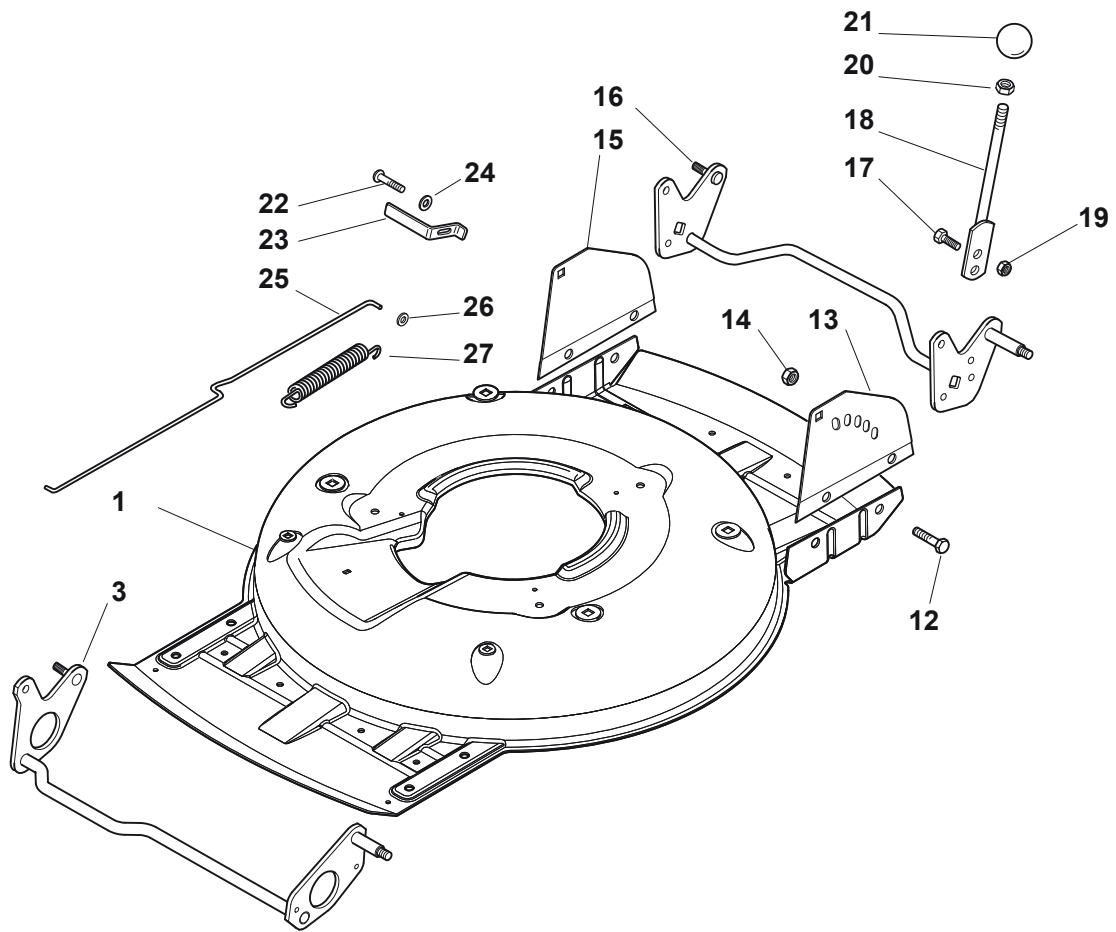

Reservdelskatalog Parts Catalogue

MULTICLIP RENTAL 50 S B

291502128/S16 - Season 2016

- Use GLOBAL GARDEN PRODUCT Genuine Spare Parts specified in the parts list for repair and/or replacement.
 - The contents described in the parts list may change due to improvement.
 - The drawings of the spare parts are only indicative and might not represent the part in question exactly.
 - The indications "right" - "left" - "front" - "rear" refer to the position of the operator when using the machine.
- When placing orders of parts for repair and/or replacement, make sure that the illustrated parts list is the one applying to the machine's year of manufacture, as shown on the identification plate attached to the machine.

www.stiga.com

Utgåva Issue 2 - 2016		Kapa och höjdställning		Deck And Height Adjusting	
Pos. Fig.	Antal Q.ty	Art nr Part No	Benämning	Description	Anmärkning Notes
1	1	381004735/0	Chassi-gra	Grey Deck	
3	1	381302863/0	Axel, Framhjul	Axle, Front Wheels	
12	4	112791011/0	Skruv	Screw	
13	1	381545105/0	Plat	Left Plate	
14	4	112154510/0	Mutter	Nut	
15	1	381545104/0	Plat	Right Plate	
16	1	381302861/1	Hjulaxel-bakre	Axle, Rear Wheels	
17	2	112789000/0	Skruv	Screw	
18	1	381003323/0	Höjdställningsspak	Lever, Height Adjustment	
19	2	112154330/0	Mutter	Nut	
20	1	112293200/0	Mutter	Nut	
21	1	322399812/0	Knopp	Knob	
22	2	112735661/0	Skruv	Screw	
23	2	322551529/0	Hjulrensare	Wheels Cleaning Plate	
24	2	112521330/0	Bricka	Washer	
25	1	122033329/0	Höjdställn.stang	Rod, Height Adjustment	
26	2	112604899/0	Starlock P6704 8 Fz	Crown Fastener	
27	1	122446184/0	Fjäder	Spring	