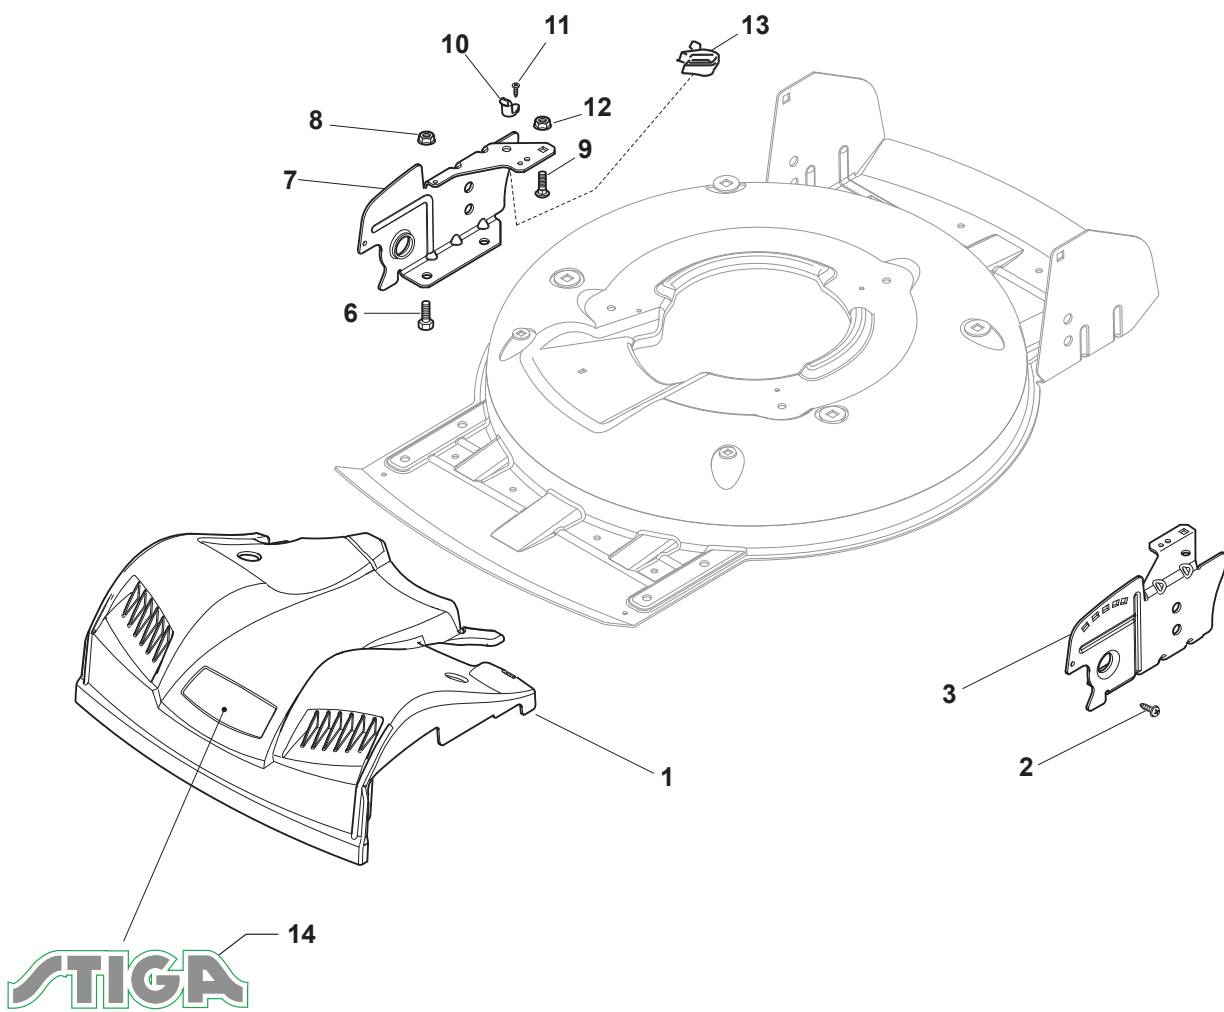

Reservdelskatalog Parts Catalogue

MULTICLIP RENTAL 50 S B

291502128/S16 - Season 2016

- Use GLOBAL GARDEN PRODUCT Genuine Spare Parts specified in the parts list for repair and/or replacement.
 - The contents described in the parts list may change due to improvement.
 - The drawings of the spare parts are only indicative and might not represent the part in question exactly.
 - The indications "right" - "left" - "front" - "rear" refer to the position of the operator when using the machine.
- When placing orders of parts for repair and/or replacement, make sure that the illustrated parts list is the one applying to the machine's year of manufacture, as shown on the identification plate attached to the machine.

www.stiga.com

Utgåva Issue 2 - 2016		Kapa och höjdställning		Deck And Height Adjusting	
Pos. Fig.	Antal Q.ty	Art nr Part No	Benämning	Description	Anmärkning Notes
1	1	381004735/0	Chassi-gra	Grey Deck	
3	1	381302863/0	Axel, Framhjul	Axle, Front Wheels	
12	4	112791011/0	Skruv	Screw	
13	1	381545105/0	Plat	Left Plate	
14	4	112154510/0	Mutter	Nut	
15	1	381545104/0	Plat	Right Plate	
16	1	381302861/1	Hjulaxel-bakre	Axle, Rear Wheels	
17	2	112789000/0	Skruv	Screw	
18	1	381003323/0	Höjdställningsspak	Lever, Height Adjustment	
19	2	112154330/0	Mutter	Nut	
20	1	112293200/0	Mutter	Nut	
21	1	322399812/0	Knopp	Knob	
22	2	112735661/0	Skruv	Screw	
23	2	322551529/0	Hjulrensare	Wheels Cleaning Plate	
24	2	112521330/0	Bricka	Washer	
25	1	122033329/0	Höjdställn.stang	Rod, Height Adjustment	
26	2	112604899/0	Starlock P6704 8 Fz	Crown Fastener	
27	1	122446184/0	Fjäder	Spring	