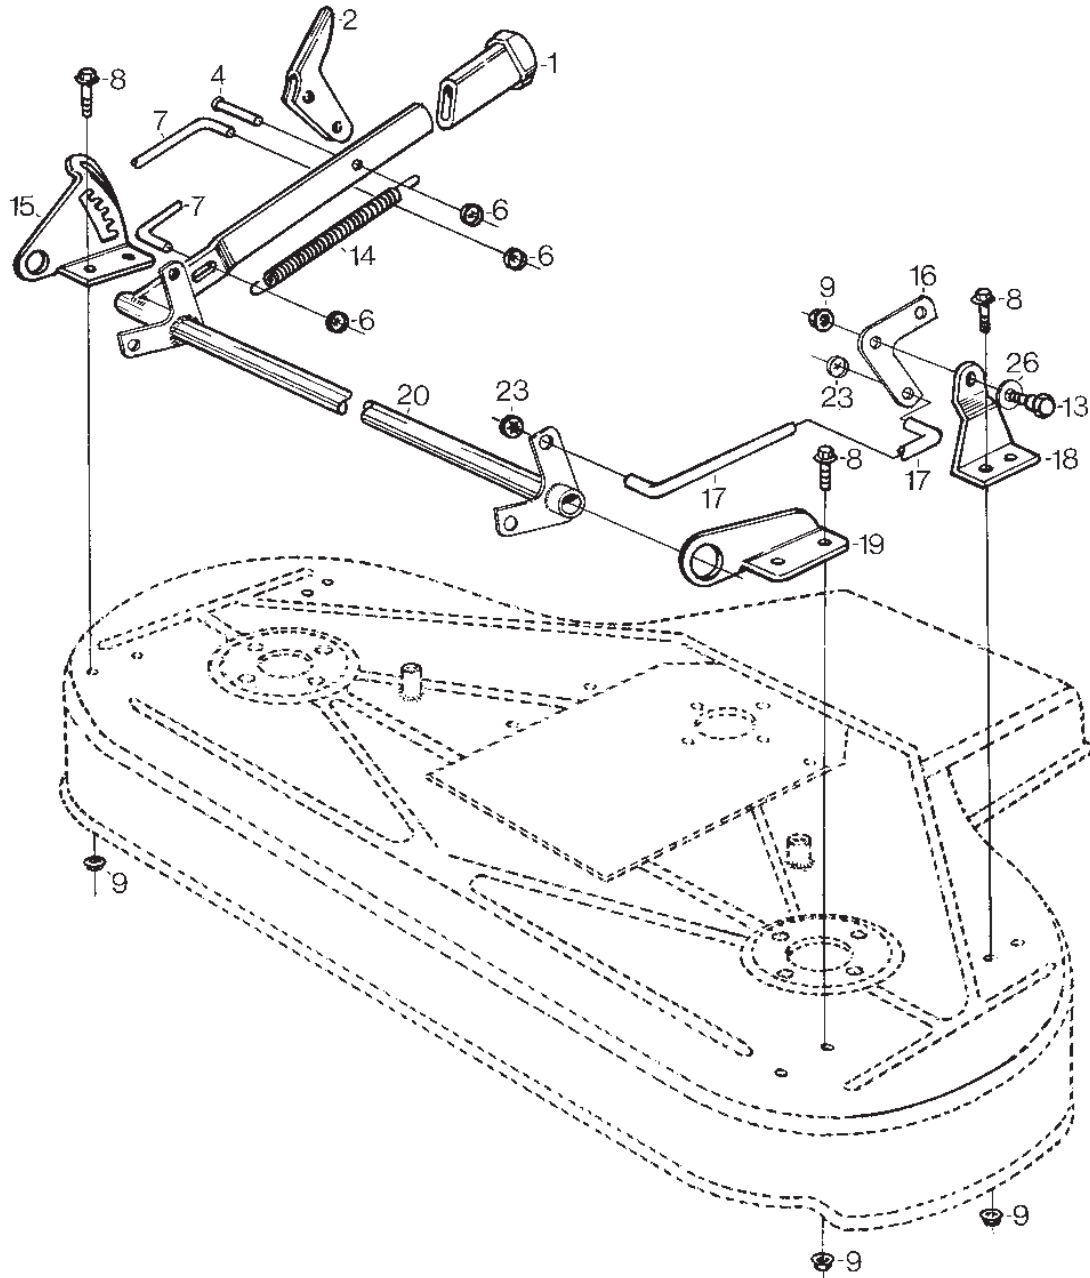

Reservdelskatalog Parts Catalogue

PARK 100B (ANSI)

13-2922-16 - Season 1995

- Use GLOBAL GARDEN PRODUCT Genuine Spare Parts specified in the parts list for repair and/or replacement.
 - The contents described in the parts list may change due to improvement.
 - The drawings of the spare parts are only indicative and might not represent the part in question exactly.
 - The indications "right" - "left" - "front" - "rear" refer to the position of the operator when using the machine.
- When placing orders of parts for repair and/or replacement, make sure that the illustrated parts list is the one applying to the machine's year of manufacture, as shown on the identification plate attached to the machine.

www.stiga.com

Utgåva Issue 43 - 2014		Ram Mower Deck 100B Frame			
Pos. Fig.	Antal Quantity	Art nr Part No	Benämning	Description	Anmärkning Notes
1	2	9942-0816-16	Skruv	Screw	
1	2	9945-0816-16	Skruv	Screw	
2	1	1134-1767-01	Transmissionskåpa	Transmission Casing	
3	1	1134-2193-01	Kåpa Kpl. 40"	Casing	
4	1	1134-1271-01	Ram Kpl	Frame Cutterh Park Yellow	
5	1	1134-0304-03	Axel För Stödrullar	Shaft Cutterhead	
6	8	1134-0299-00	Skyddsruhle	Guard Roller	
7	4	1134-0305-00	Stödhjul	Casing Wheel	
10	4	9739-0831-22	Mutter	Nut	
10	4	9747-0831-02	Mutter Låsmutter	Nut	
11	6	9739-1031-22	Mutter	Nut	
12	4	1134-0240-00	Skruv	Screw	
15	2	9935-1020-16	Skruv	Screw	
17	2	9898-1035-16	Skruv	Screw	
18	4	9959-1025-16	Skruv	Screw	
19	2	1134-0369-03	Fäststag	Attaching Bar	
20	2	9665-0002-00	Bricka	Washer	
22	1	1134-2535-01	Fjäder	Spring	
23	1	1134-2314-01	Lyftwire	Wire	
98	1	9402-3124-00	Dekal	Label	Ej ill/not ill.
99	1	9402-3203-00	Dekal	Warning Label W.Symbols	Ej ill/not ill.