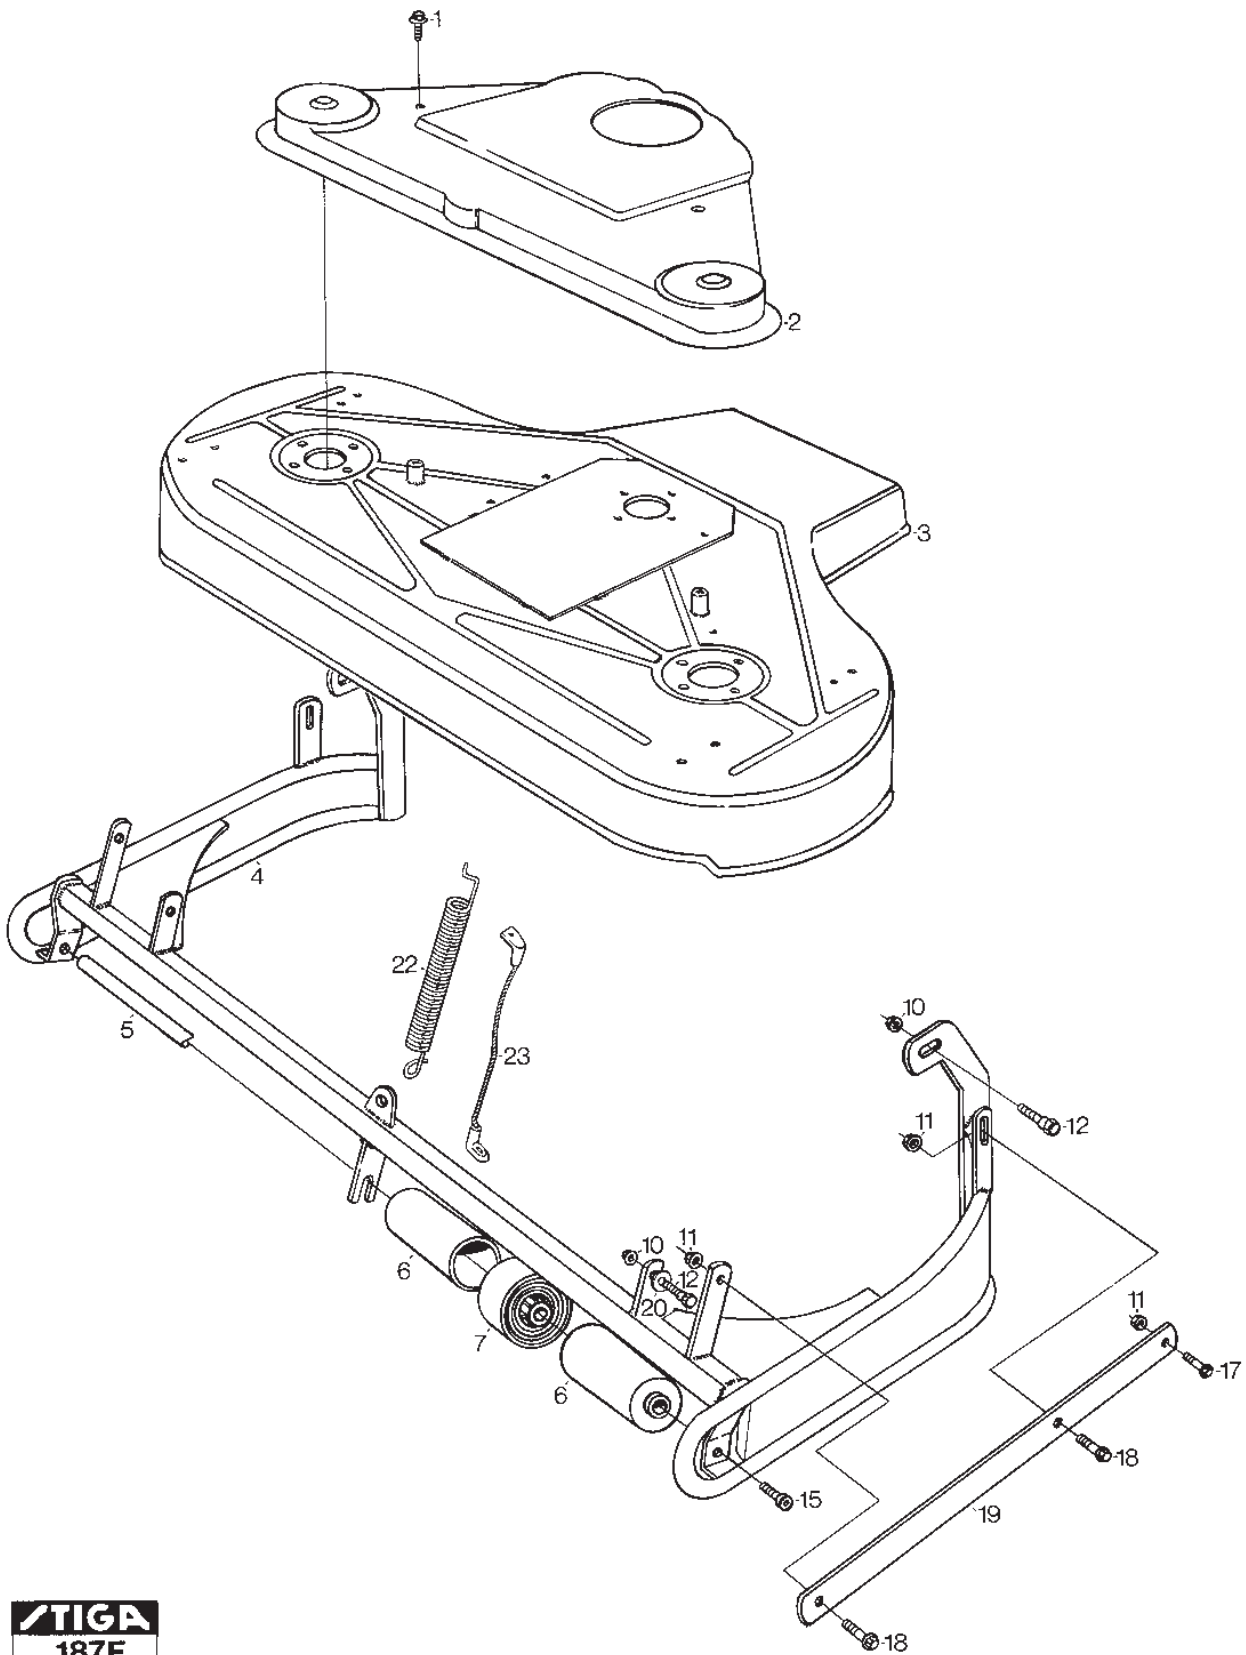

Reservdelskatalog Parts Catalogue

PARK 100B (ANSI)

13-2922-16 - Season 1995

- Use GLOBAL GARDEN PRODUCT Genuine Spare Parts specified in the parts list for repair and/or replacement.
 - The contents described in the parts list may change due to improvement.
 - The drawings of the spare parts are only indicative and might not represent the part in question exactly.
 - The indications "right" - "left" - "front" - "rear" refer to the position of the operator when using the machine.
- When placing orders of parts for repair and/or replacement, make sure that the illustrated parts list is the one applying to the machine's year of manufacture, as shown on the identification plate attached to the machine.

www.stiga.com

Utgåva Issue 43 - 2014		Ram Mower Deck 100B Frame			
Pos. Fig.	Antal Quantity	Art nr Part No	Benämning	Description	Anmärkning Notes
1	2	9942-0816-16	Skruv	Screw	
1	2	9945-0816-16	Skruv	Screw	
2	1	1134-1767-01	Transmissionskåpa	Transmission Casing	
3	1	1134-2193-01	Kåpa Kpl. 40"	Casing	
4	1	1134-1271-01	Ram Kpl	Frame Cutterh Park Yellow	
5	1	1134-0304-03	Axel För Stödrullar	Shaft Cutterhead	
6	8	1134-0299-00	Skyddsruhle	Guard Roller	
7	4	1134-0305-00	Stödhjul	Casing Wheel	
10	4	9739-0831-22	Mutter	Nut	
10	4	9747-0831-02	Mutter Låsmutter	Nut	
11	6	9739-1031-22	Mutter	Nut	
12	4	1134-0240-00	Skruv	Screw	
15	2	9935-1020-16	Skruv	Screw	
17	2	9898-1035-16	Skruv	Screw	
18	4	9959-1025-16	Skruv	Screw	
19	2	1134-0369-03	Fäststag	Attaching Bar	
20	2	9665-0002-00	Bricka	Washer	
22	1	1134-2535-01	Fjäder	Spring	
23	1	1134-2314-01	Lyftwire	Wire	
98	1	9402-3124-00	Dekal	Label	Ej ill/not ill.
99	1	9402-3203-00	Dekal	Warning Label W.Symbols	Ej ill/not ill.