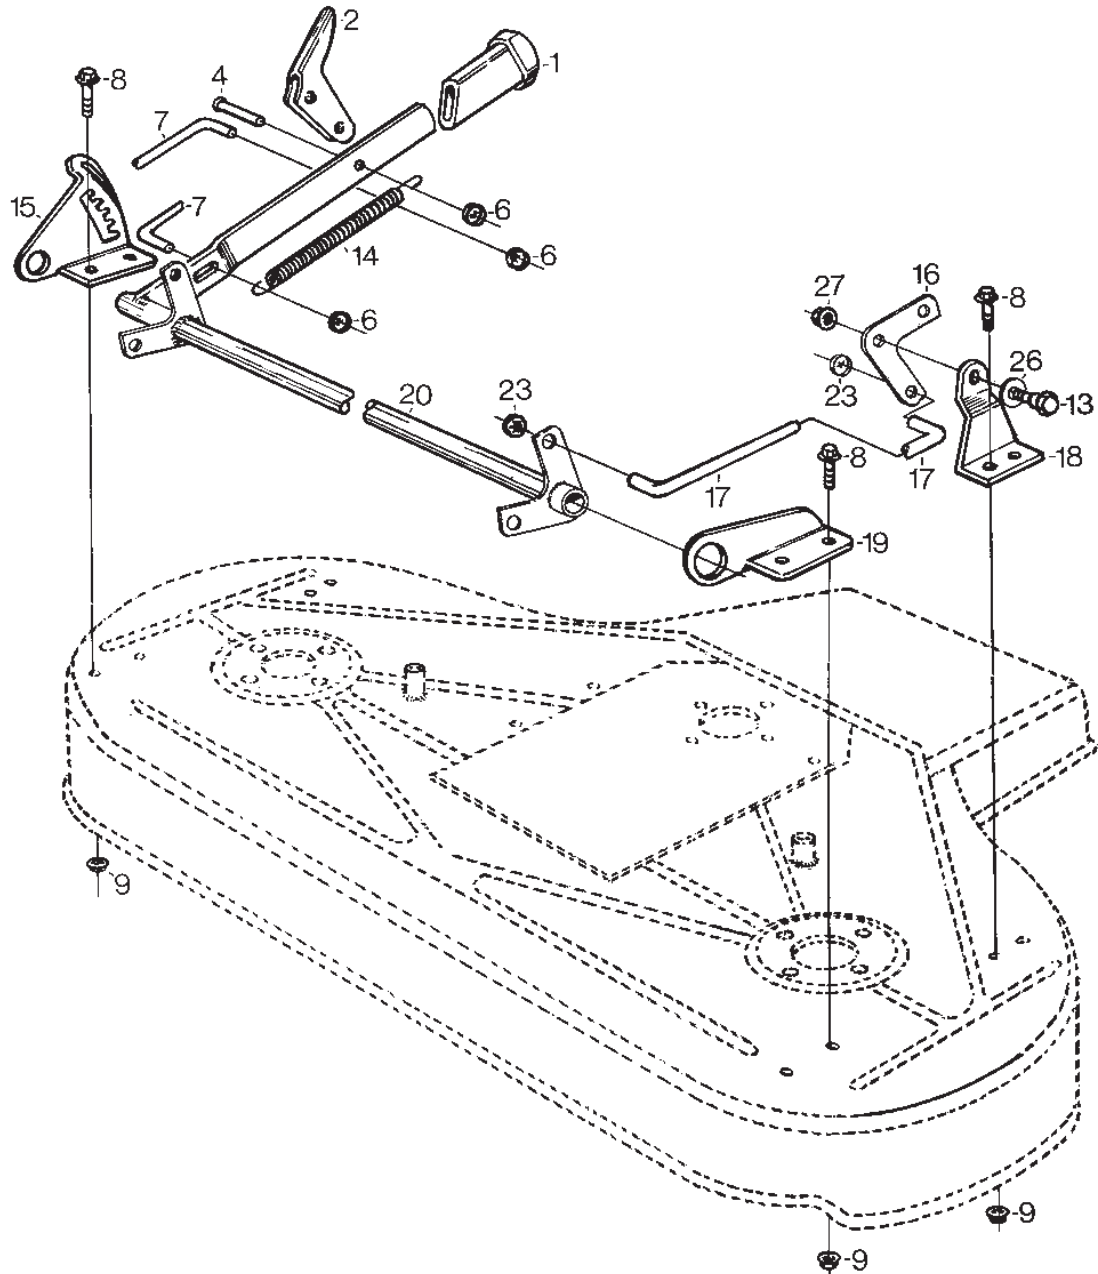

Reservdelskatalog Parts Catalogue

PARK 100B (ANSI)

13-2922-21 - Season 1998

- Use GLOBAL GARDEN PRODUCT Genuine Spare Parts specified in the parts list for repair and/or replacement.
 - The contents described in the parts list may change due to improvement.
 - The drawings of the spare parts are only indicative and might not represent the part in question exactly.
 - The indications "right" - "left" - "front" - "rear" refer to the position of the operator when using the machine.
- When placing orders of parts for repair and/or replacement, make sure that the illustrated parts list is the one applying to the machine's year of manufacture, as shown on the identification plate attached to the machine.

www.stiga.com

Utgåva Issue 46 - 2014		Ram Mower Deck 100B Frame			
Pos. Fig.	Antal Quantity	Art nr Part No	Benämning	Description	Anmärkning Notes
1	2	9942-0816-16	Skruv	Screw	
1	2	9945-0816-16	Skruv	Screw	
2	1	1134-1767-01	Transmissionskapa	Transmission Casing	
3	1	1134-2193-01	Kapa Kpl. 40"	Casing	
4	1	1134-1271-01	Ram Kpl	Frame Cutterh Park Yellow	
5	1	1134-0304-03	Axel För Stödrullar	Shaft Cutterhead	
6	8	1134-0299-00	Skyddsroll	Guard Roller	
7	4	1134-0305-00	Stödhjul	Casing Wheel	
10	4	9739-0831-22	Mutter	Nut	
10	4	9747-0831-02	Mutter Lasmutter	Nut	
11	6	9739-1031-22	Mutter	Nut	
12	4	1134-0240-00	Skruv	Screw	
15	2	9935-1020-16	Skruv	Screw	
17	2	9898-1035-16	Skruv	Screw	
18	4	9959-1025-16	Skruv	Screw	
19	2	1134-0369-03	Fäststag	Attaching Bar	
20	2	9665-0002-00	Bricka	Washer	
22	1	1134-2535-01	Fjäder	Spring	
23	1	1134-2314-01	Lyftwire	Wire	
98	1	9402-3124-00	Dekal	Label	Ej ill/not ill.
99	1	9402-3203-00	Dekal	Warning Label W.Symbols	Ej ill/not ill.