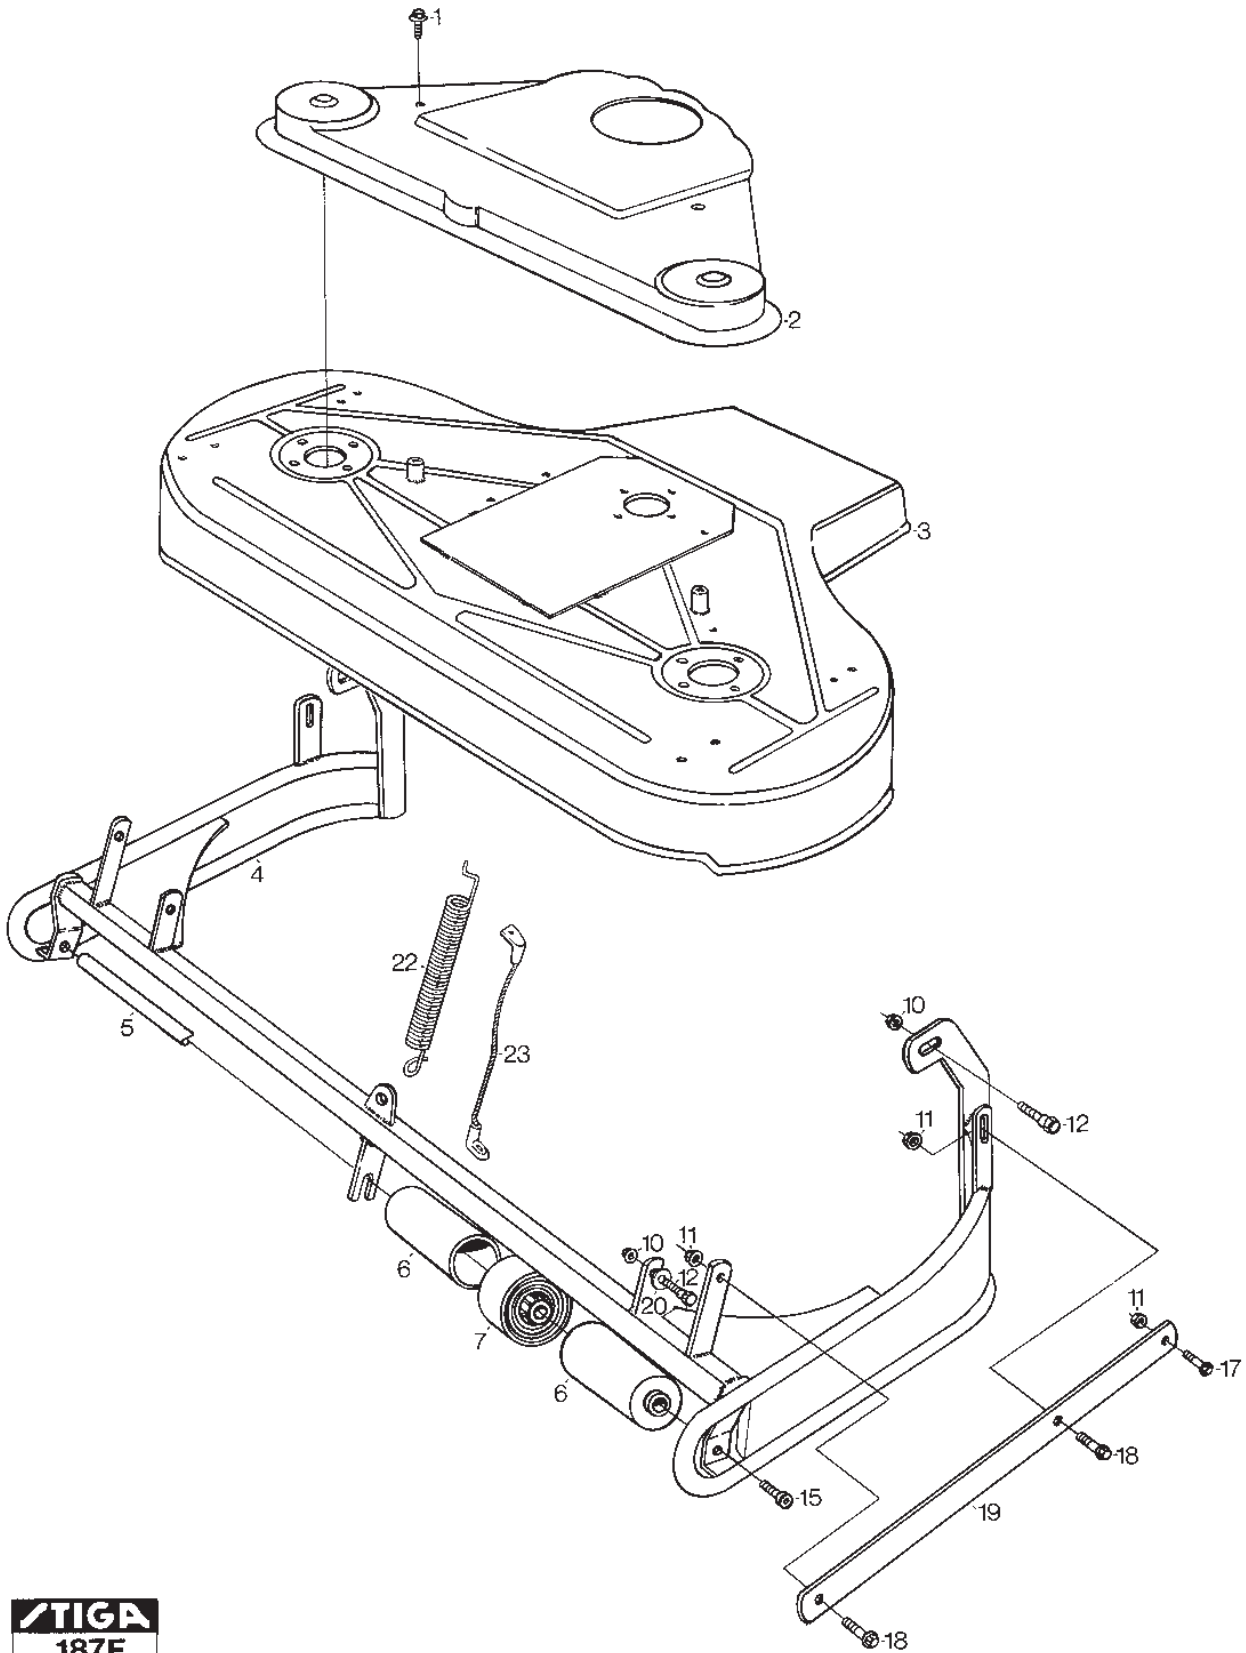

Reservdelskatalog Parts Catalogue

PARK 100B (ANSI)

13-2922-21 - Season 1998

- Use GLOBAL GARDEN PRODUCT Genuine Spare Parts specified in the parts list for repair and/or replacement.
 - The contents described in the parts list may change due to improvement.
 - The drawings of the spare parts are only indicative and might not represent the part in question exactly.
 - The indications "right" - "left" - "front" - "rear" refer to the position of the operator when using the machine.
- When placing orders of parts for repair and/or replacement, make sure that the illustrated parts list is the one applying to the machine's year of manufacture, as shown on the identification plate attached to the machine.

www.stiga.com

Utgåva Issue 46 - 2014		Ram Mower Deck 100B Frame			
Pos. Fig.	Antal Quantity	Art nr Part No	Benämning	Description	Anmärkning Notes
1	2	9942-0816-16	Skruv	Screw	
1	2	9945-0816-16	Skruv	Screw	
2	1	1134-1767-01	Transmissionskapa	Transmission Casing	
3	1	1134-2193-01	Kapa Kpl. 40"	Casing	
4	1	1134-1271-01	Ram Kpl	Frame Cutterh Park Yellow	
5	1	1134-0304-03	Axel För Stödrullar	Shaft Cutterhead	
6	8	1134-0299-00	Skyddsroll	Guard Roller	
7	4	1134-0305-00	Stödhjul	Casing Wheel	
10	4	9739-0831-22	Mutter	Nut	
10	4	9747-0831-02	Mutter Lasmutter	Nut	
11	6	9739-1031-22	Mutter	Nut	
12	4	1134-0240-00	Skruv	Screw	
15	2	9935-1020-16	Skruv	Screw	
17	2	9898-1035-16	Skruv	Screw	
18	4	9959-1025-16	Skruv	Screw	
19	2	1134-0369-03	Fäststag	Attaching Bar	
20	2	9665-0002-00	Bricka	Washer	
22	1	1134-2535-01	Fjäder	Spring	
23	1	1134-2314-01	Lyftwire	Wire	
98	1	9402-3124-00	Dekal	Label	Ej ill/not ill.
99	1	9402-3203-00	Dekal	Warning Label W.Symbols	Ej ill/not ill.