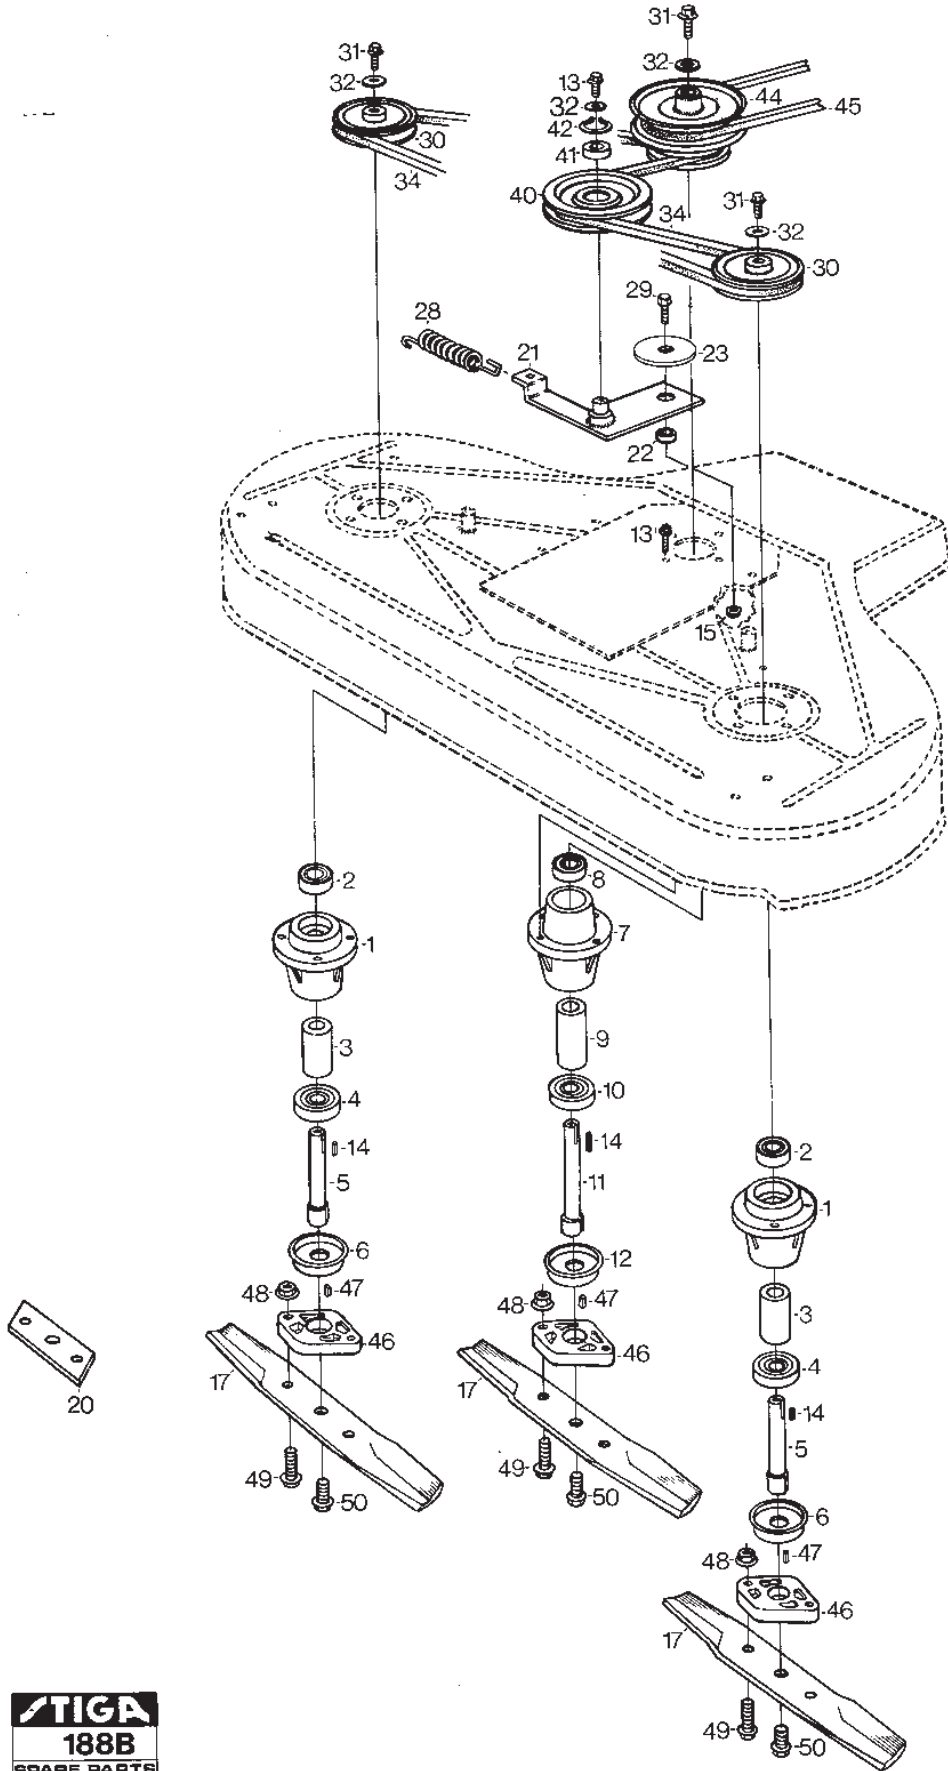

Utgåva Issue 40 - 2014		Knivar Mower Deck 100B Blades			
Pos. Fig.	Antal Q.ty	Art nr Part No	Benämning	Description	Anmärkning Notes
1	2	1134-0428-01	Lagerbox Smst Ema	Bearing Box Assy.	
2	1	9549-0019-00	Kullager	Ball Bearing	
3	1	1134-0051-05	Distans	Spacer	
4	1	9549-0020-00	Kullager	Ball Bearing	
5	1	1134-0397-01	Knivaxel	Blade Shaft	
6	1	1134-0400-01	Bricka	Washer	
7	1	1134-0430-01	Lagerbox Smst Service	Bearing Box Assy	
8	1	9549-0019-00	Kullager	Ball Bearing	
9	1	1134-0051-06	Distans	Spacer	
10	1	9549-0020-00	Kullager	Ball Bearing	
11	1	1134-0397-02	Knivaxel	Blade Shaft	
12	1	1134-0400-01	Bricka	Washer	
13	13	9942-0816-16	Skruv	Screw	
14	3	1134-0323-00	Plattkil	Key	
15	1	9739-0831-22	Mutter	Nut	
17	1	1134-9001-01	Kniv	Blade	
21	1	1134-0325-02	Spännarm	Tensioning Arm	
22	1	1131-1684-00	Distans	Spacer	
23	1	9699-0109-02	Bricka	Washer	
28	1	1134-0327-00	Fjäder	Spring	
29	1	9997-0820-16	Skruv	Screw	
30	2	1134-1285-01	Remskiva	Belt Pulley	
31	3	9958-0820-16	Skruv	Screw	
32	4	9699-0056-02	Bricka	Washer	
34	1	1134-9006-01	Kilrem	V-Belt	= 9585-0108-00
40	1	1134-0698-00	Spännrulle kpl	Tensioning Roller Compl	
41	1	9549-0017-00	Kullager	Ball Bearing	
42	1	9651-0035-04	Spårring Sgh 35	Circlip	
44	1	1134-1738-01	Remskiva	Belt Pulley	
45	1	1134-9011-01	Kilrem	V-Belt	= 9585-0054-00
46	3	1134-2082-01	Knivfäste	Blade Holder	
46	1	1134-9000-01	Knivfäste	Blade Holder	
47	3	1134-0323-00	Plattkil	Key	
48	6	9739-0831-22	Mutter	Nut	
49	6	9959-0830-16	Skruv	Screw	
50	3	9991-1024-19	Skruv	Screw