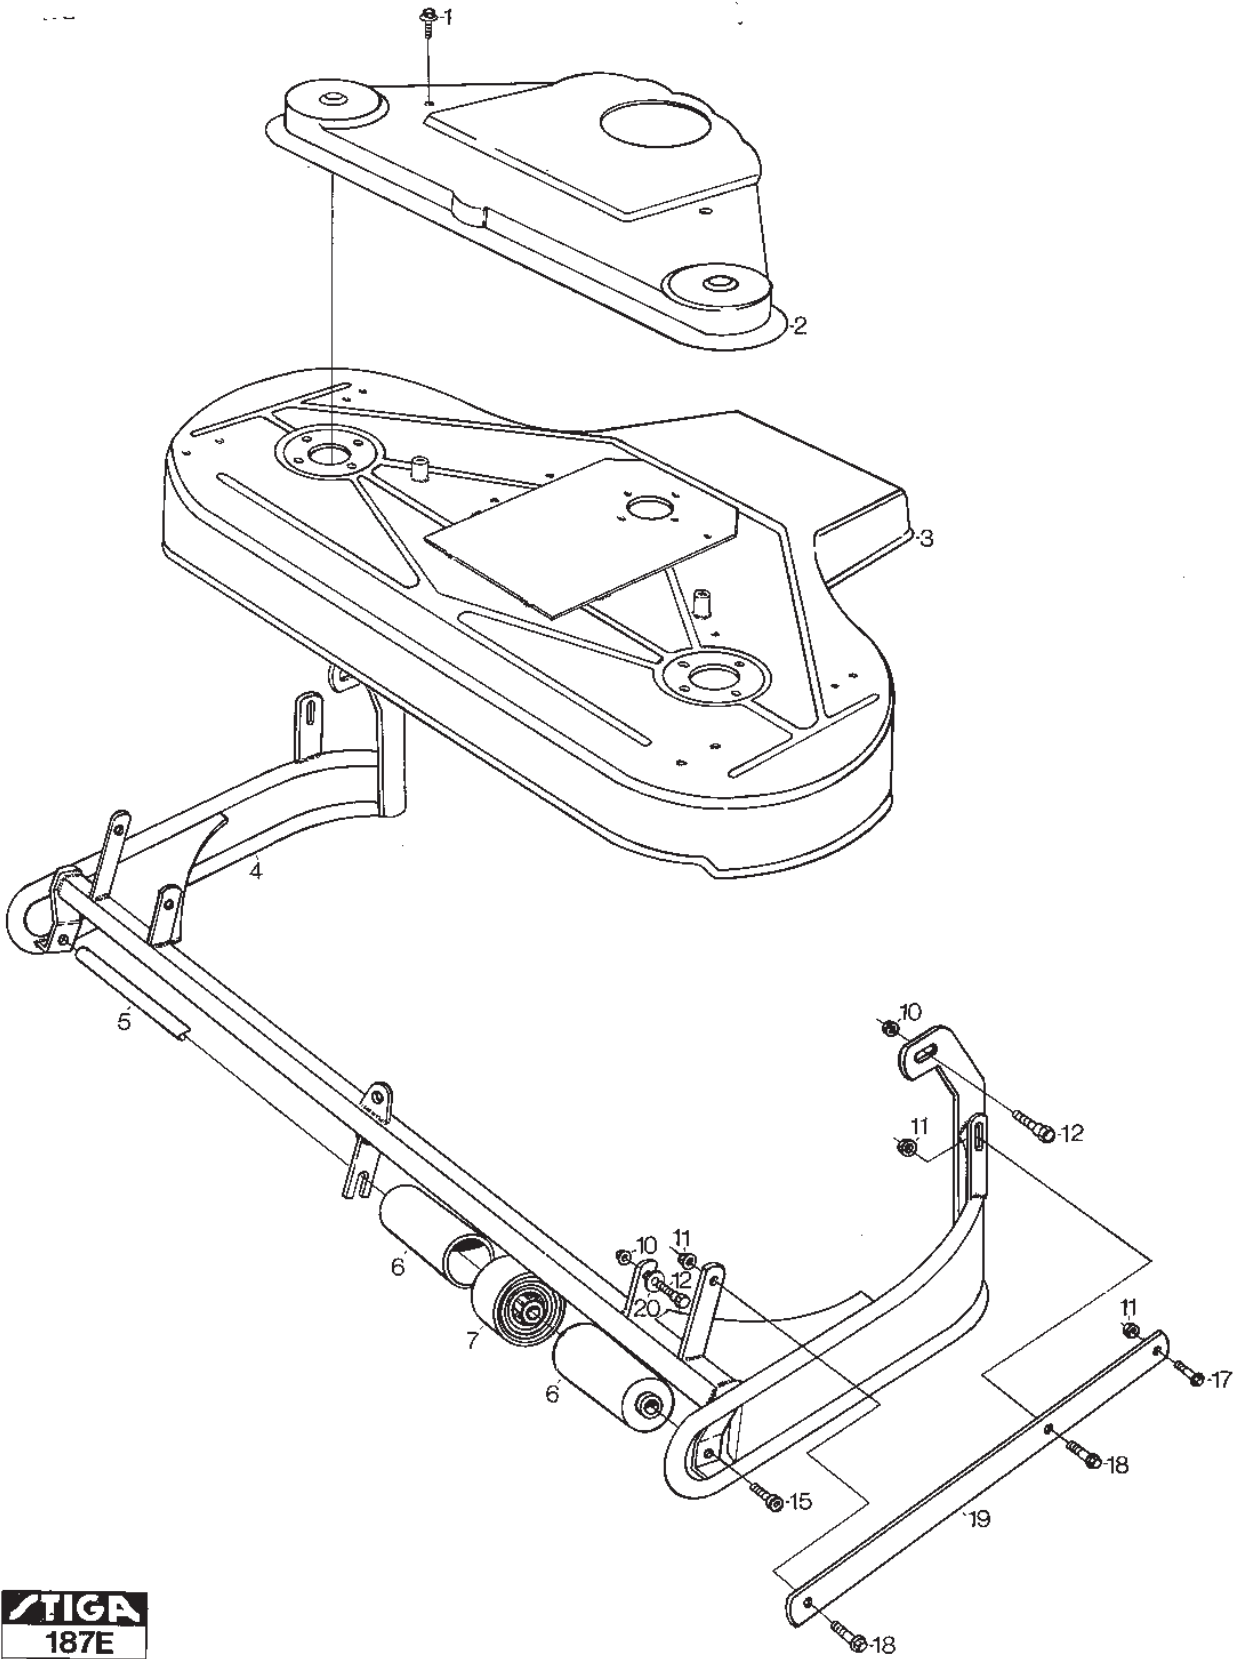

# **PARK 100B**

**13-2919-12 - Season 1991**

- Use GLOBAL GARDEN PRODUCT Genuine Spare Parts specified in the parts list for repair and/or replacement.
  - The contents described in the parts list may change due to improvement.
  - The drawings of the spare parts are only indicative and might not represent the part in question exactly.
  - The indications "right" - "left" - "front" - "rear" refer to the position of the operator when using the machine.
- When placing orders of parts for repair and/or replacement, make sure that the illustrated parts list is the one applying to the machine's year of manufacture, as shown on the identification plate attached to the machine.

[www.stiga.com](http://www.stiga.com)

Utgåva Issue 40 - 2014		Mower Deck 100B Frame			
Pos. Fig.	Antal Q.ty	Art nr Part No	Benämning	Description	Anmärkning Notes
		Ram			
1	2	9942-0816-16	Skruv	Screw	
2	1	1134-1767-01	Transmissionskåpa 5-01 02	Transmission Casing	
3	1	1134-2193-01	Kåpa Kpl. 40" 1-00 01	Casing	
4	1	1134-1271-01	Ram Kpl 1-00 01	Frame Cutterh Park Yellow	
5	1	1134-0304-03	Axel För Stödrullar	Shaft Cutterhead	
6	8	1134-0299-00	Skyddsruhle	Guard Roller	
7	3	1134-0305-00	Stödhjul	Casing Wheel	
10	4	9739-0831-22	Mutter	Nut	
11	6	9739-1031-22	Mutter	Nut	
12	4	1134-0240-00	Skruv	Screw	
15	2	9935-1020-16	Skruv	Screw	
17	2	9997-1035-16	Skruv	Screw	
18	4	9959-1025-16	Skruv	Screw	
19	2	1134-0369-03	Fäststag	Attaching Bar	
20	2	9665-0002-00	Bricka	Washer	