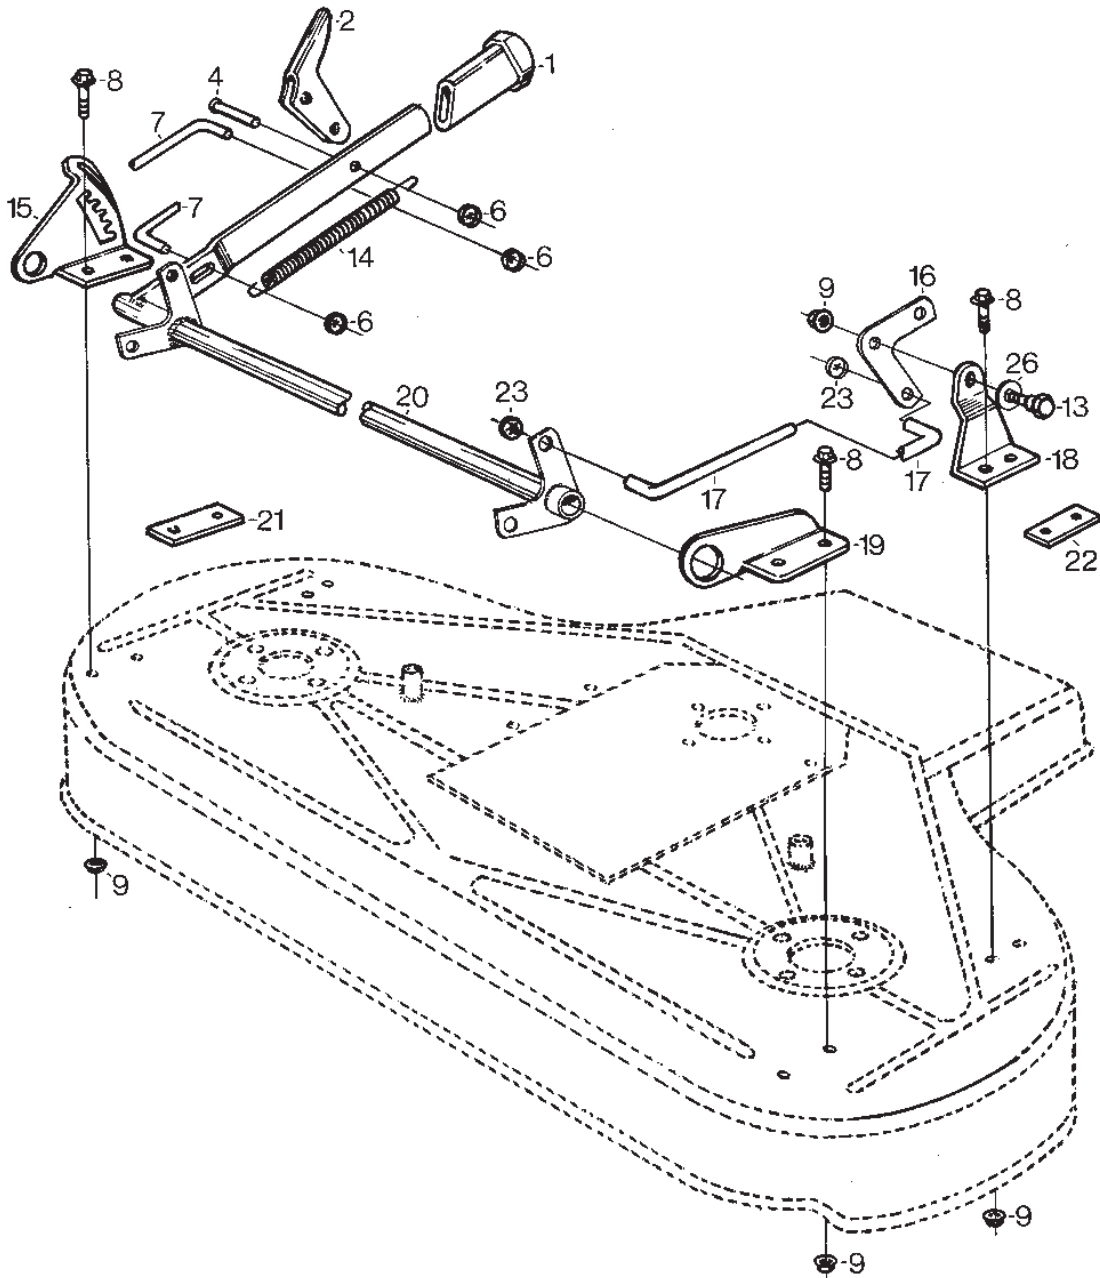

# **PARK 100B**

**13-2919-12 - Season 1991**

- Use GLOBAL GARDEN PRODUCT Genuine Spare Parts specified in the parts list for repair and/or replacement.
  - The contents described in the parts list may change due to improvement.
  - The drawings of the spare parts are only indicative and might not represent the part in question exactly.
  - The indications "right" - "left" - "front" - "rear" refer to the position of the operator when using the machine.
- When placing orders of parts for repair and/or replacement, make sure that the illustrated parts list is the one applying to the machine's year of manufacture, as shown on the identification plate attached to the machine.

[www.stiga.com](http://www.stiga.com)

Utgåva Issue 40 - 2014		Mower Deck 100B Frame			
Pos. Fig.	Antal Q.ty	Art nr Part No	Benämning	Description	Anmärkning Notes
		Ram			
1	2	9942-0816-16	Skruv	Screw	
2	1	1134-1767-01	Transmissionskåpa 5-01 02	Transmission Casing	
3	1	1134-2193-01	Kåpa Kpl. 40" 1-00 01	Casing	
4	1	1134-1271-01	Ram Kpl 1-00 01	Frame Cutterh Park Yellow	
5	1	1134-0304-03	Axel För Stödrullar	Shaft Cutterhead	
6	8	1134-0299-00	Skyddsruhle	Guard Roller	
7	3	1134-0305-00	Stödhjul	Casing Wheel	
10	4	9739-0831-22	Mutter	Nut	
11	6	9739-1031-22	Mutter	Nut	
12	4	1134-0240-00	Skruv	Screw	
15	2	9935-1020-16	Skruv	Screw	
17	2	9997-1035-16	Skruv	Screw	
18	4	9959-1025-16	Skruv	Screw	
19	2	1134-0369-03	Fäststag	Attaching Bar	
20	2	9665-0002-00	Bricka	Washer	