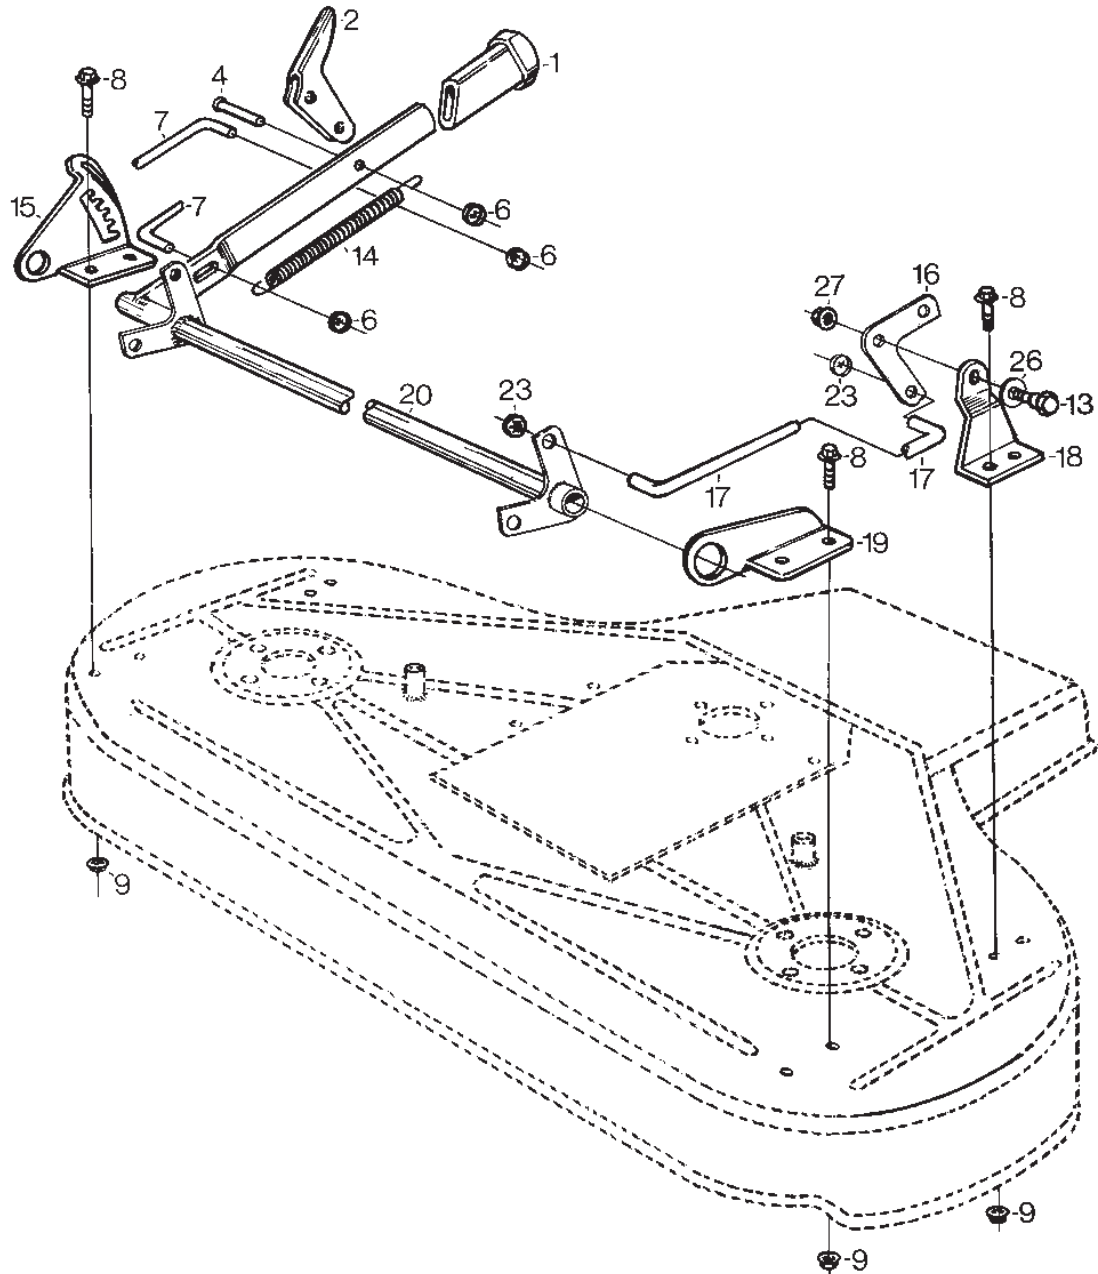

# ***PARK 100B***

***13-2922-20 - Season 1997***

- Use GLOBAL GARDEN PRODUCT Genuine Spare Parts specified in the parts list for repair and/or replacement.
  - The contents described in the parts list may change due to improvement.
  - The drawings of the spare parts are only indicative and might not represent the part in question exactly.
  - The indications "right" - "left" - "front" - "rear" refer to the position of the operator when using the machine.
- When placing orders of parts for repair and/or replacement, make sure that the illustrated parts list is the one applying to the machine's year of manufacture, as shown on the identification plate attached to the machine.

*[www.stiga.com](http://www.stiga.com)*

Utgåva Issue 45 - 2014		Mower Deck 100B Frame			
Pos. Fig.	Antal Quantity	Art nr Part No	Benämning	Description	Anmärkning Notes
		Ram			
1	2	9942-0816-16	Skruv	Screw	
1	2	9945-0816-16	Skruv	Screw	
2	1	1134-1767-01	Transmissionskåpa	Transmission Casing	
3	1	1134-2193-01	Kåpa Kpl. 40"	Casing	
4	1	1134-1271-01	Ram Kpl	Frame Cutterh Park Yellow	
5	1	1134-0304-03	Axel För Stödrullar	Shaft Cutterhead	
6	8	1134-0299-00	Skyddsroll	Guard Roller	
7	4	1134-0305-00	Stödhjul	Casing Wheel	
10	4	9739-0831-22	Mutter	Nut	
10	4	9747-0831-02	Mutter   Låsmutter	Nut	
11	6	9739-1031-22	Mutter	Nut	
12	4	1134-0240-00	Skruv	Screw	
15	2	9935-1020-16	Skruv	Screw	
17	2	9898-1035-16	Skruv	Screw	
18	4	9959-1025-16	Skruv	Screw	
19	2	1134-0369-03	Fäststag	Attaching Bar	
20	2	9665-0002-00	Bricka	Washer	
22	1	1134-2535-01	Fjäder	Spring	
23	1	1134-2314-01	Lyftwire	Wire	
98	1	9402-3124-00	Dekal	Label	Ej ill/not ill.
99	1	9402-3203-00	Dekal	Warning Label W.Symbols	Ej ill/not ill.