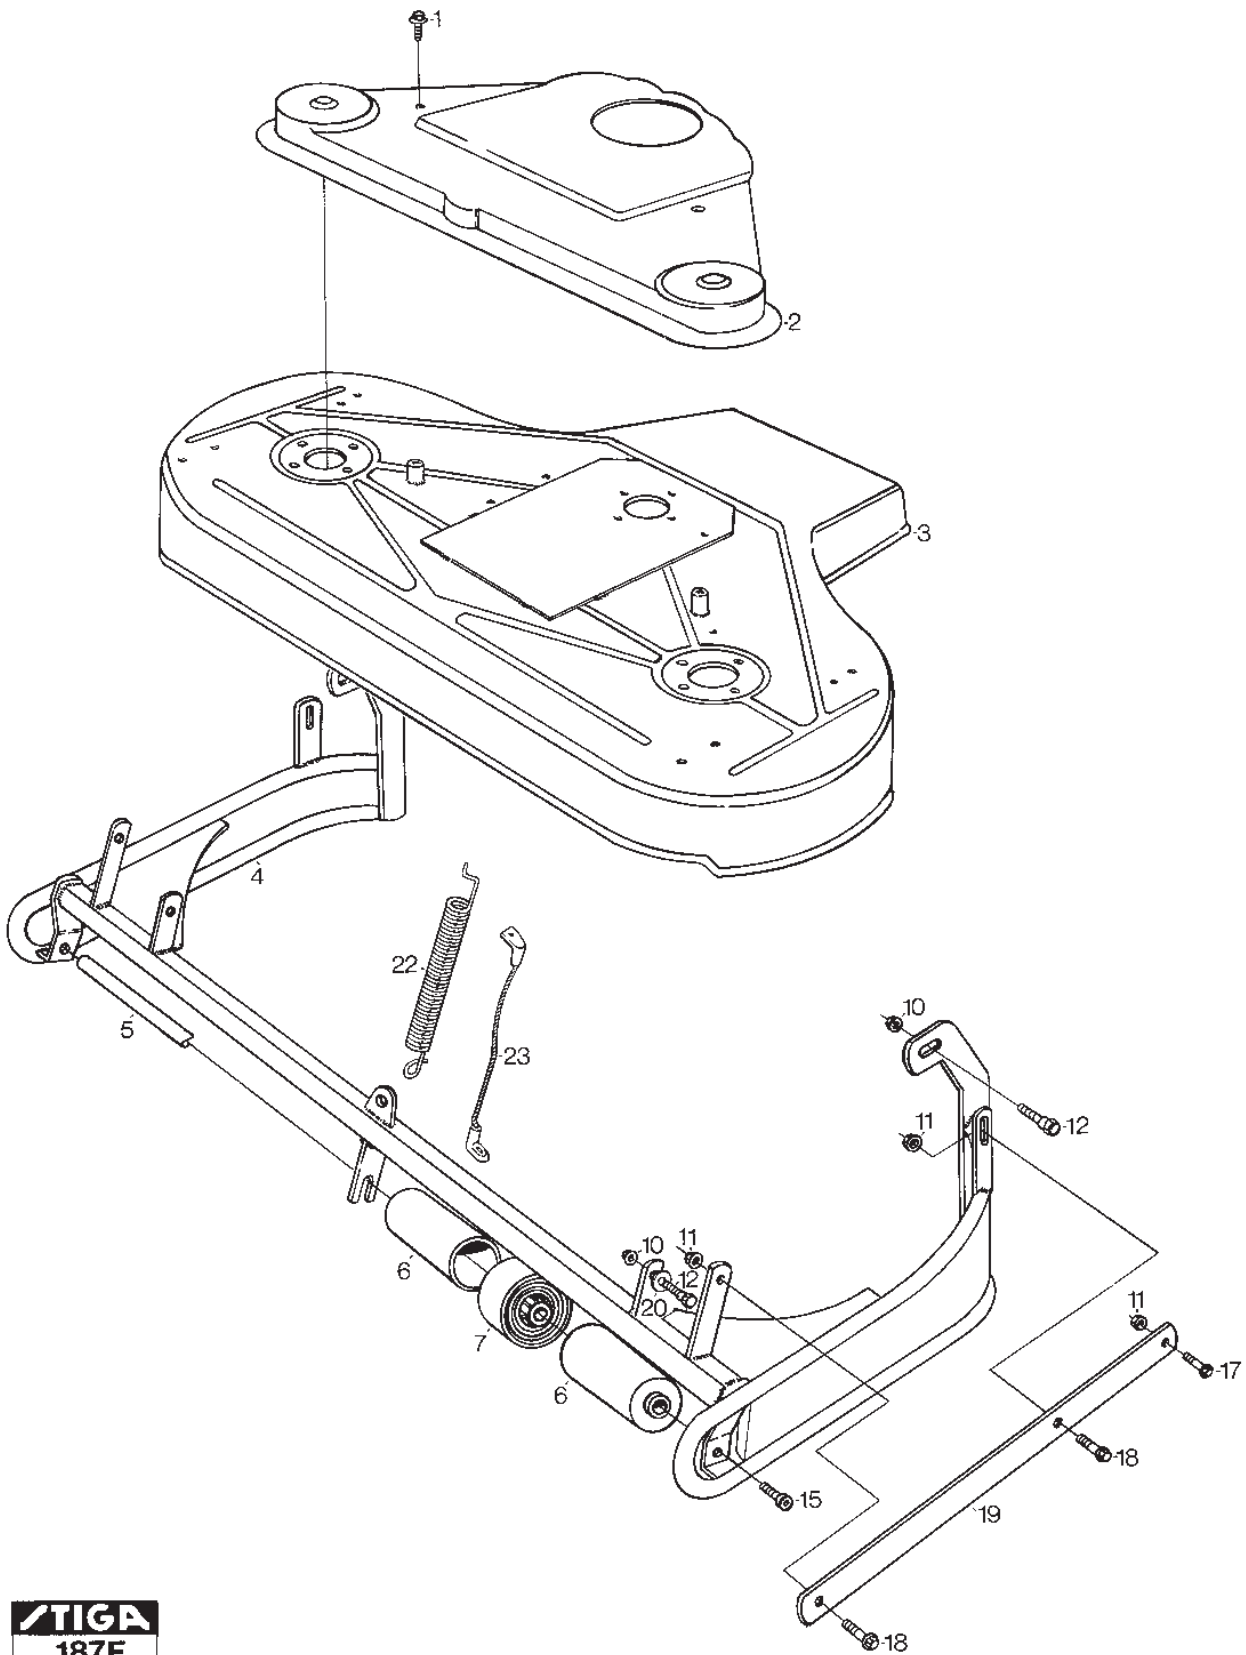

# ***PARK 100B***

***13-2922-20 - Season 1997***

- Use GLOBAL GARDEN PRODUCT Genuine Spare Parts specified in the parts list for repair and/or replacement.
  - The contents described in the parts list may change due to improvement.
  - The drawings of the spare parts are only indicative and might not represent the part in question exactly.
  - The indications "right" - "left" - "front" - "rear" refer to the position of the operator when using the machine.
- When placing orders of parts for repair and/or replacement, make sure that the illustrated parts list is the one applying to the machine's year of manufacture, as shown on the identification plate attached to the machine.

*[www.stiga.com](http://www.stiga.com)*

Utgåva Issue 45 - 2014		Mower Deck 100B Frame			
Pos. Fig.	Antal Quantity	Art nr Part No	Benämning	Description	Anmärkning Notes
		Ram			
1	2	9942-0816-16	Skruv	Screw	
1	2	9945-0816-16	Skruv	Screw	
2	1	1134-1767-01	Transmissionskåpa	Transmission Casing	
3	1	1134-2193-01	Kåpa Kpl. 40"	Casing	
4	1	1134-1271-01	Ram Kpl	Frame Cutterh Park Yellow	
5	1	1134-0304-03	Axel För Stödrullar	Shaft Cutterhead	
6	8	1134-0299-00	Skyddsroll	Guard Roller	
7	4	1134-0305-00	Stödhjul	Casing Wheel	
10	4	9739-0831-22	Mutter	Nut	
10	4	9747-0831-02	Mutter   Låsmutter	Nut	
11	6	9739-1031-22	Mutter	Nut	
12	4	1134-0240-00	Skruv	Screw	
15	2	9935-1020-16	Skruv	Screw	
17	2	9898-1035-16	Skruv	Screw	
18	4	9959-1025-16	Skruv	Screw	
19	2	1134-0369-03	Fäststag	Attaching Bar	
20	2	9665-0002-00	Bricka	Washer	
22	1	1134-2535-01	Fjäder	Spring	
23	1	1134-2314-01	Lyftwire	Wire	
98	1	9402-3124-00	Dekal	Label	Ej ill/not ill.
99	1	9402-3203-00	Dekal	Warning Label W.Symbols	Ej ill/not ill.